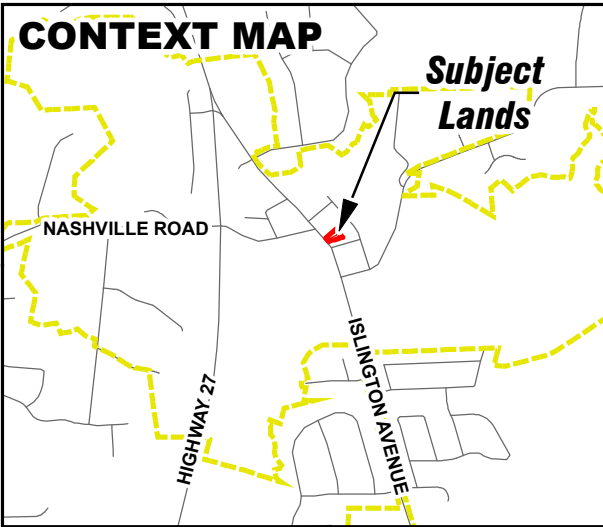

CONTEXT MAP

 Subject Lands

 Heritage District

Location Map

LOCATION:
 10503 Islington Avenue
 Part of Lot 24, Concession 8

Attachment

1

DATE:
 November 4, 2021