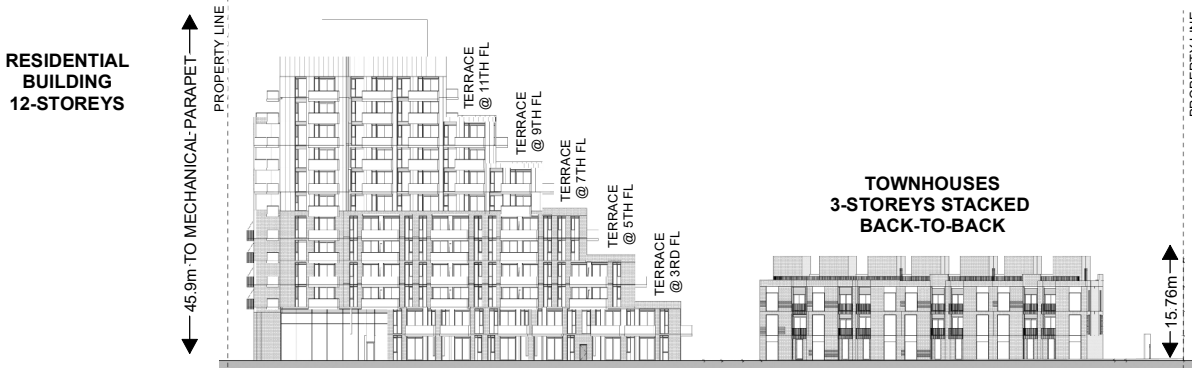

RESIDENTIAL BUILDING
12-STOOREYS

SOUTH ELEVATION (FACING CENTRE STREET)

WEST ELEVATION (FACING VAUGHAN BOULEVARD)

RESIDENTIAL BUILDING
12-STOOREYS

NORTH ELEVATION

RESIDENTIAL BUILDING
12-STOOREYS

TOWNHOUSES
3-STOOREYS STACKED
BACK-TO-BACK

EAST ELEVATION

Not to Scale

Conceptual Building Elevations

LOCATION: 1150 Centre Street
Part of Lot 6, Concession 2

APPLICANT:
1150 Center Street GP Inc.

Attachment

FILE:
Z.21.028

DATE:
October 5, 2021