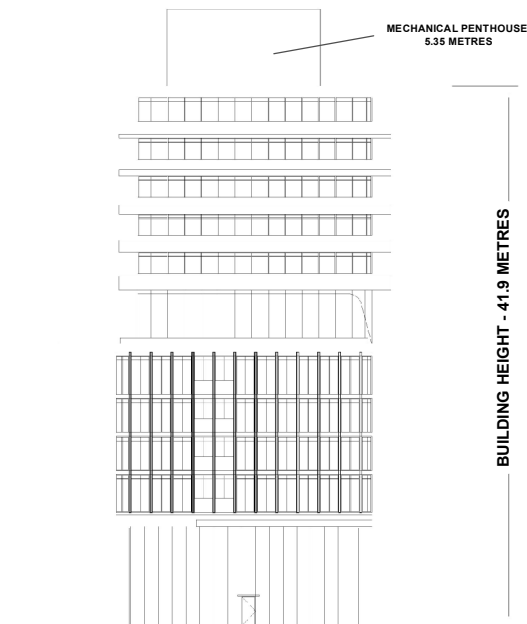

**SOUTH ELEVATION
(FACING MAJOR MACKENZIE DRIVE)**

**WEST ELEVATION
(FACING MCNAUGHTON ROAD EAST)**

NORTH ELEVATION

**EAST ELEVATION
(FACING EAGLES NEST GOLF COURSE)**

Not to Scale

Building Elevations - Building 3

LOCATION:
10000 Dufferin Street
Part of Lots 21 and 22, Concession 3

APPLICANT:
York Major Holdings Inc.

Attachment

FILES:
OP.21.010 and
Z.21.014

DATE:
September 13, 2021

6