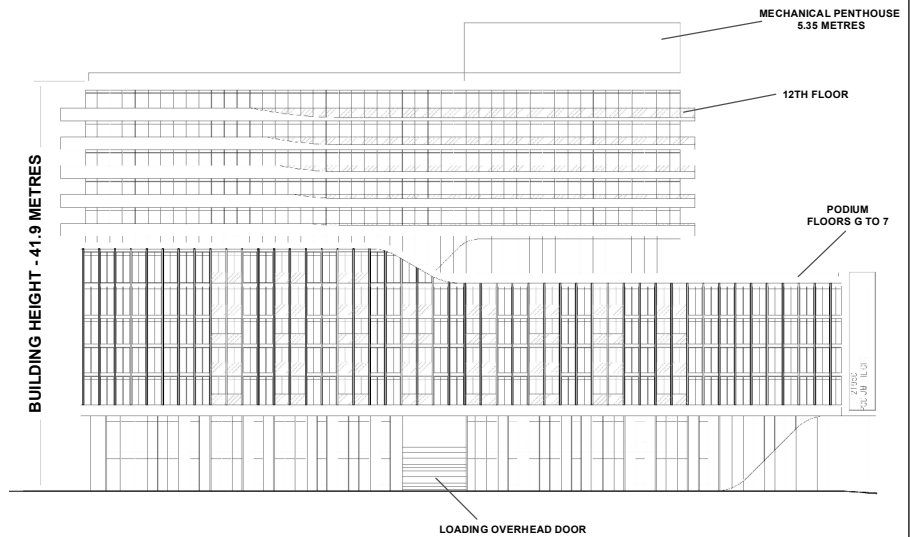

**SOUTH ELEVATION
(FACING MAJOR MACKENZIE DRIVE)**

**WEST ELEVATION
(FACING MCNAUGHTON ROAD EAST)**

NORTH ELEVATION

**EAST ELEVATION
(FACING EAGLES NEST GOLF COURSE)**

Not to Scale

Building Elevations - Building 3

LOCATION:
10000 Dufferin Street
Part of Lots 21 and 22, Concession 3

APPLICANT:
York Major Holdings Inc.

Attachment

FILES:
OP.21.010 and
Z.21.014

DATE:
September 13, 2021

6