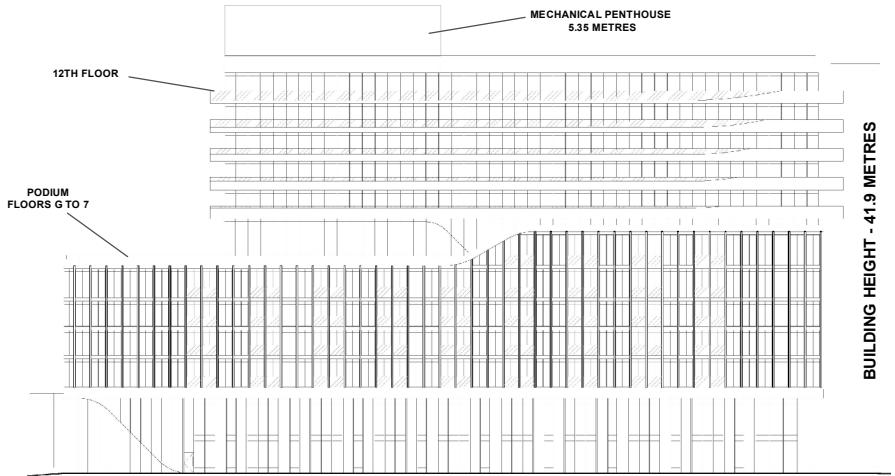

**SOUTH ELEVATION
(FACING MAJOR MACKENZIE DRIVE)**

**WEST ELEVATION
(FACING MCNAUGHTON ROAD EAST)**

NORTH ELEVATION

**EAST ELEVATION
(FACING EAGLES NEST GOLF COURSE)**

Not to Scale

Building Elevations - Building 3

LOCATION:
10000 Dufferin Street
Part of Lots 21 and 22, Concession 3

APPLICANT:
York Major Holdings Inc.

Attachment

FILES:
OP.21.010 and
Z.21.014

DATE:
September 13, 2021

6