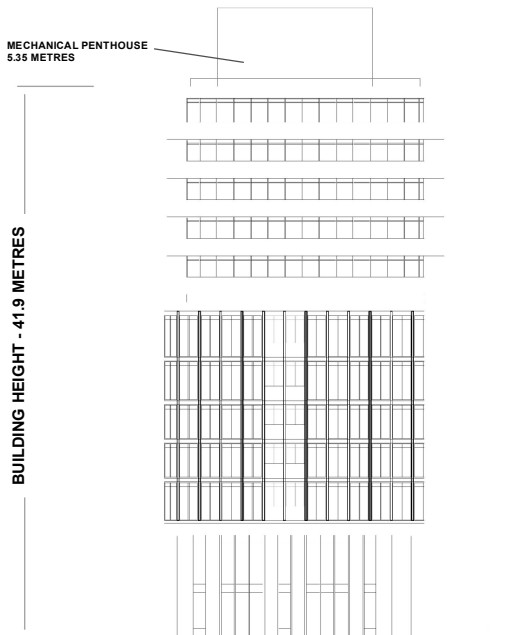

**WEST ELEVATION
(FACING MCNAUGHTON ROAD EAST)**

SOUTH ELEVATION

NORTH ELEVATION

**EAST ELEVATION
(FACING EAGLES NEST GOLF COURSE)**

Not to Scale

Building Elevations - Building 4

LOCATION:
10000 Dufferin Street
Part of Lots 21 and 22, Concession 3