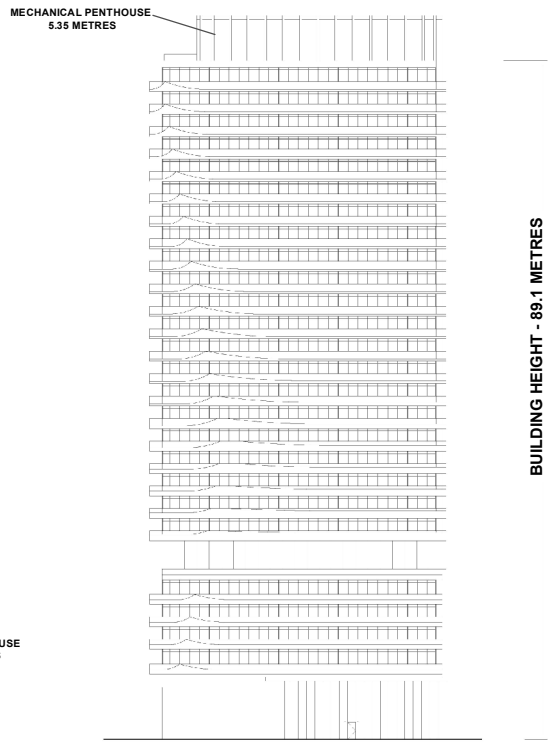

**WEST ELEVATION  
(FACING MCNAUGHTON ROAD EAST)**

**SOUTH ELEVATION**

**NORTH ELEVATION**

**EAST ELEVATION  
(FACING EAGLES NEST GOLF COURSE)**

*Not to Scale*

## Building Elevations - Building 2

**LOCATION:**  
10000 Dufferin Street  
Part of Lots 21 and 22, Concession 3

**APPLICANT:**  
York Major Holdings Inc.