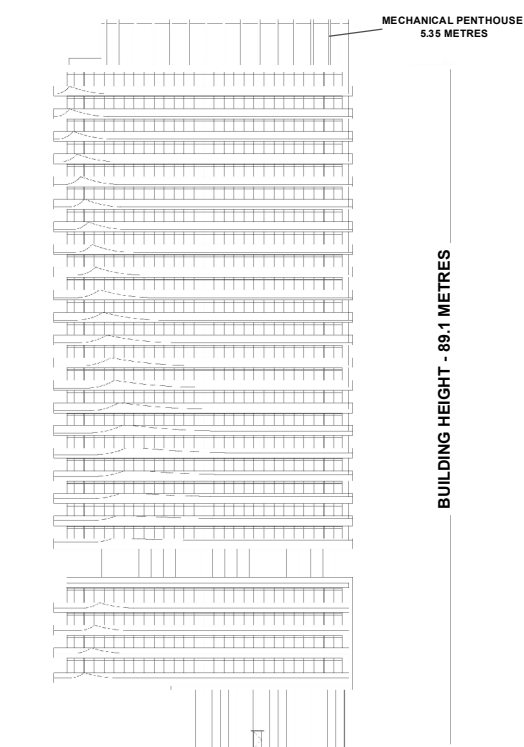

**WEST ELEVATION  
(FACING MCNAUGHTON ROAD EAST)**

**SOUTH ELEVATION**

**NORTH ELEVATION**

**EAST ELEVATION  
(FACING EAGLES NEST GOLF COURSE)**

*Not to Scale*

## Building Elevations - Building 2

**LOCATION:**  
10000 Dufferin Street  
Part of Lots 21 and 22, Concession 3

**APPLICANT:**  
York Major Holdings Inc.