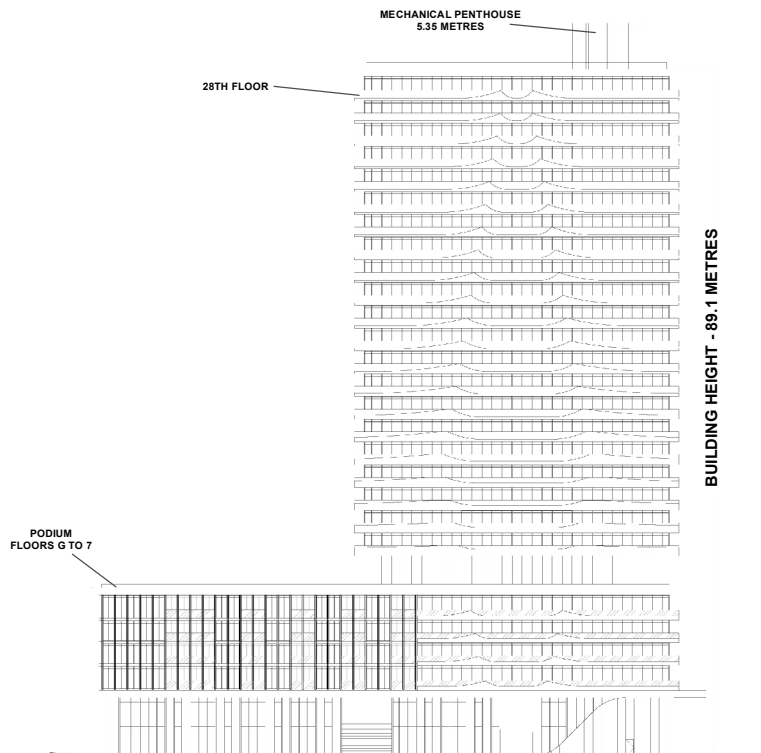

**WEST ELEVATION  
(FACING MCNAUGHTON ROAD EAST)**

**SOUTH ELEVATION**

**NORTH ELEVATION**

**EAST ELEVATION  
(FACING EAGLES NEST GOLF COURSE)**

*Not to Scale*

## Building Elevations - Building 2

**LOCATION:**  
10000 Dufferin Street  
Part of Lots 21 and 22, Concession 3

**APPLICANT:**  
York Major Holdings Inc.