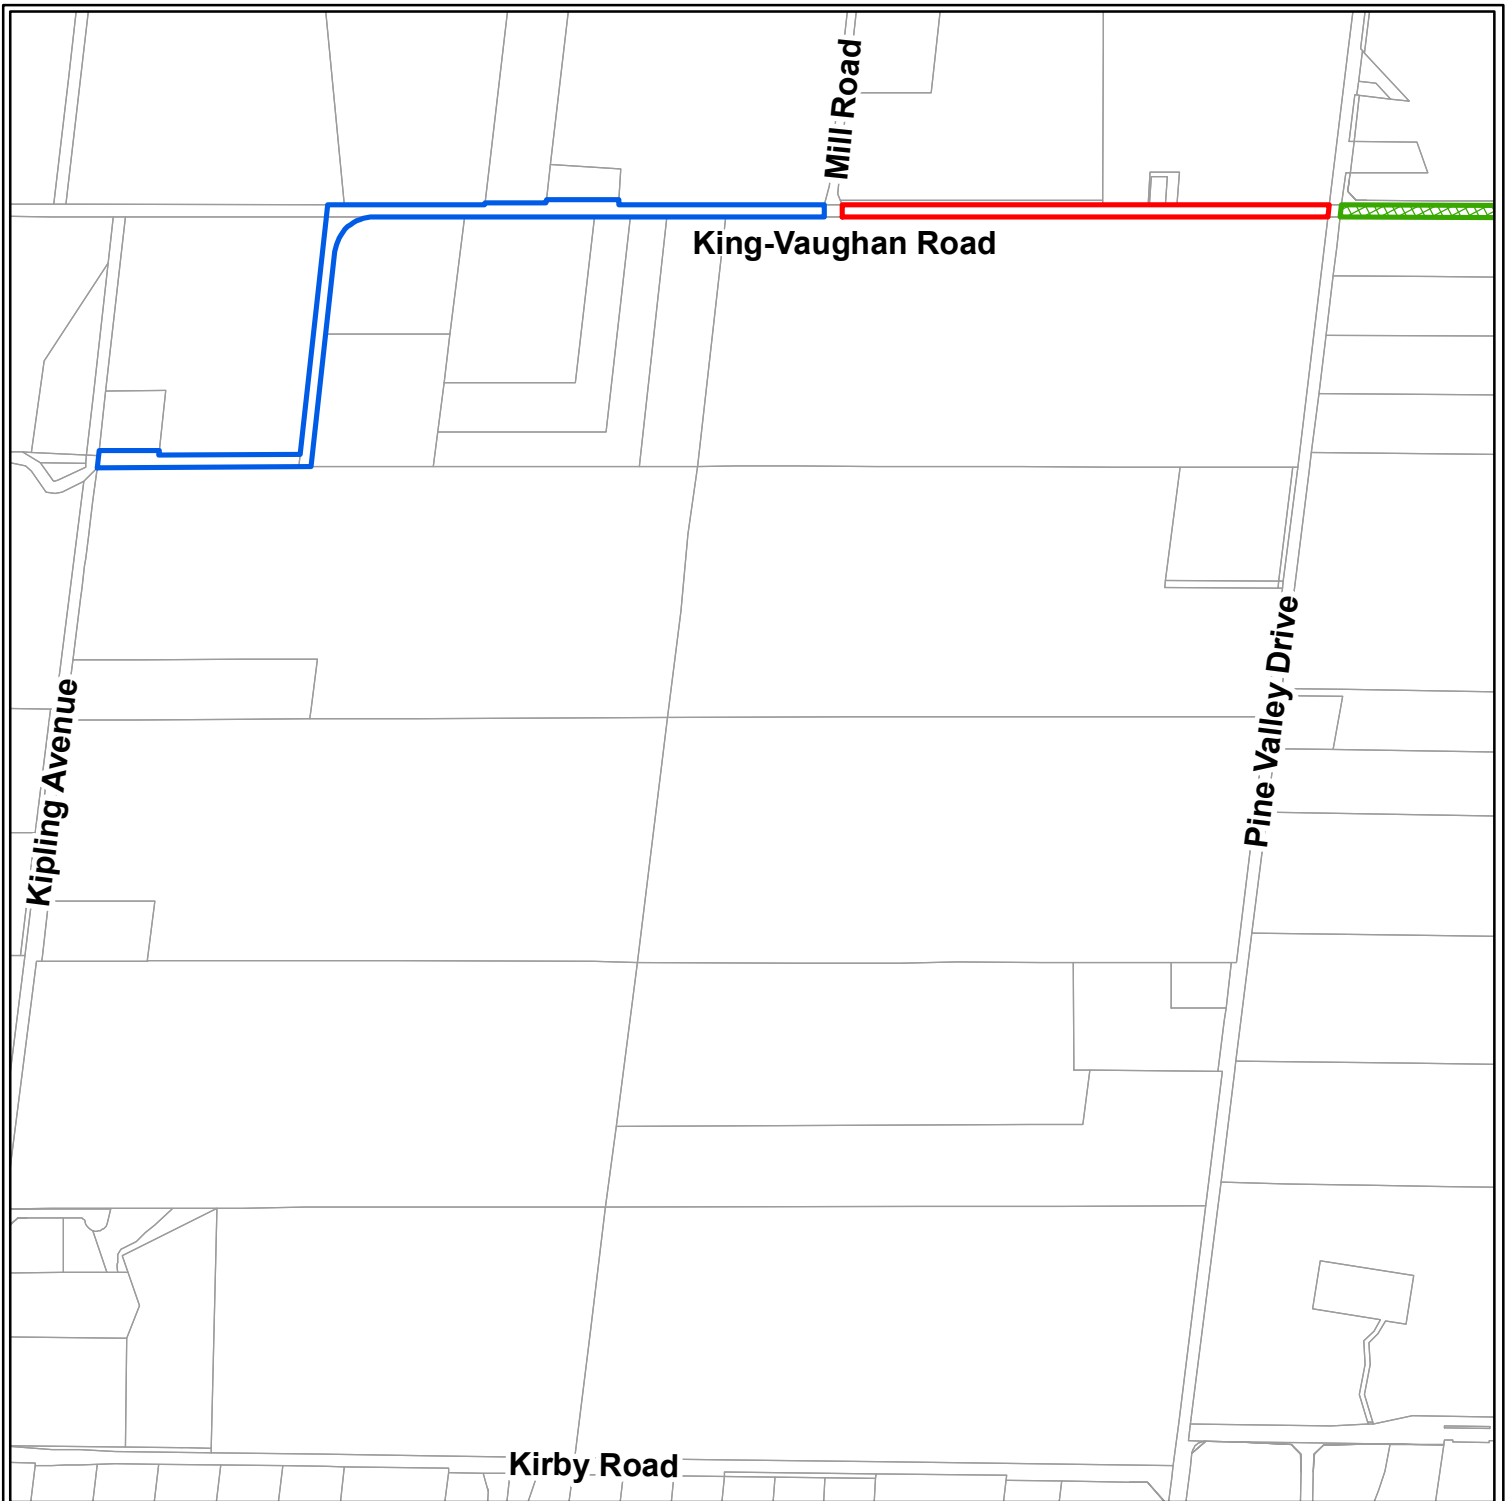

ATTACHMENT NO.1

KING-VAUGHAN ROAD BETWEEN PINE VALLEY DRIVE AND MILL ROAD - SPEED LIMIT

LEGEND

-  Existing 60 km/h of Speed Limit
-  Proposed 60 km/h of Speed Limit
-  York Region Proposed 60 km/h of Speed Limit

NOT TO SCALE