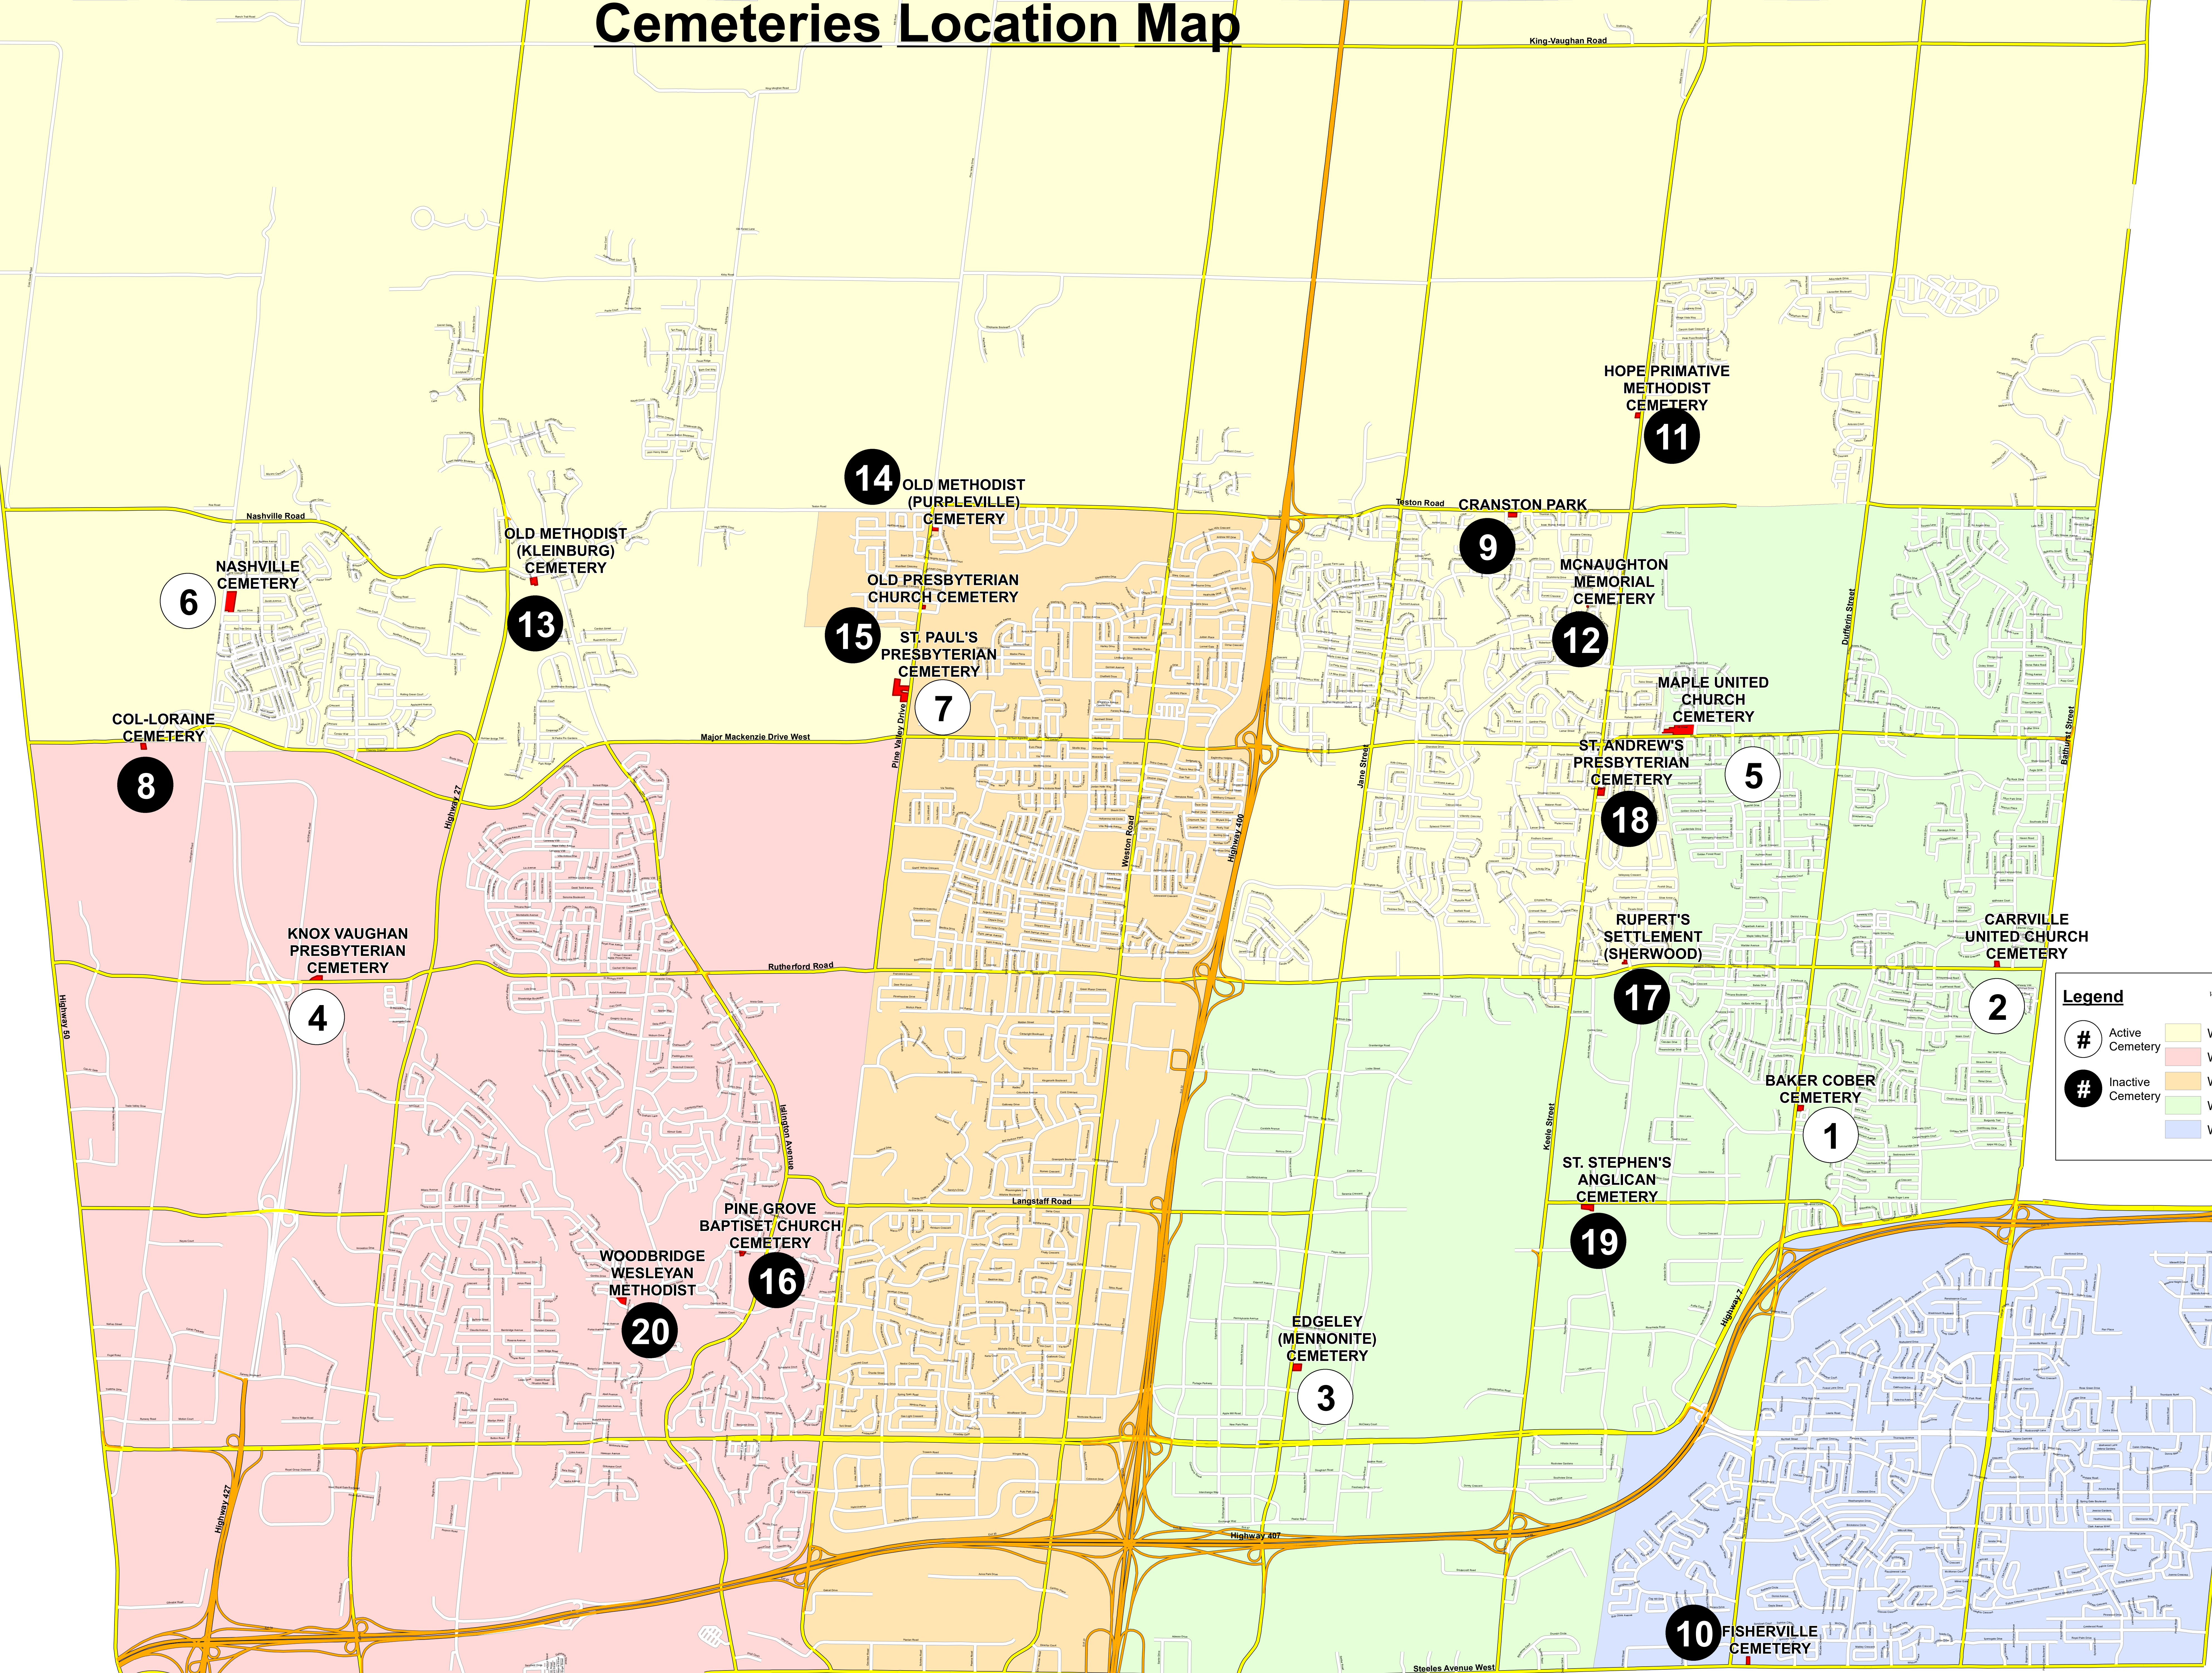

Cemeteries Location Map

Legend

- # Active Cemetery
- # Inactive Cemetery
- Ward 1
- Ward 2
- Ward 3
- Ward 4
- Ward 5