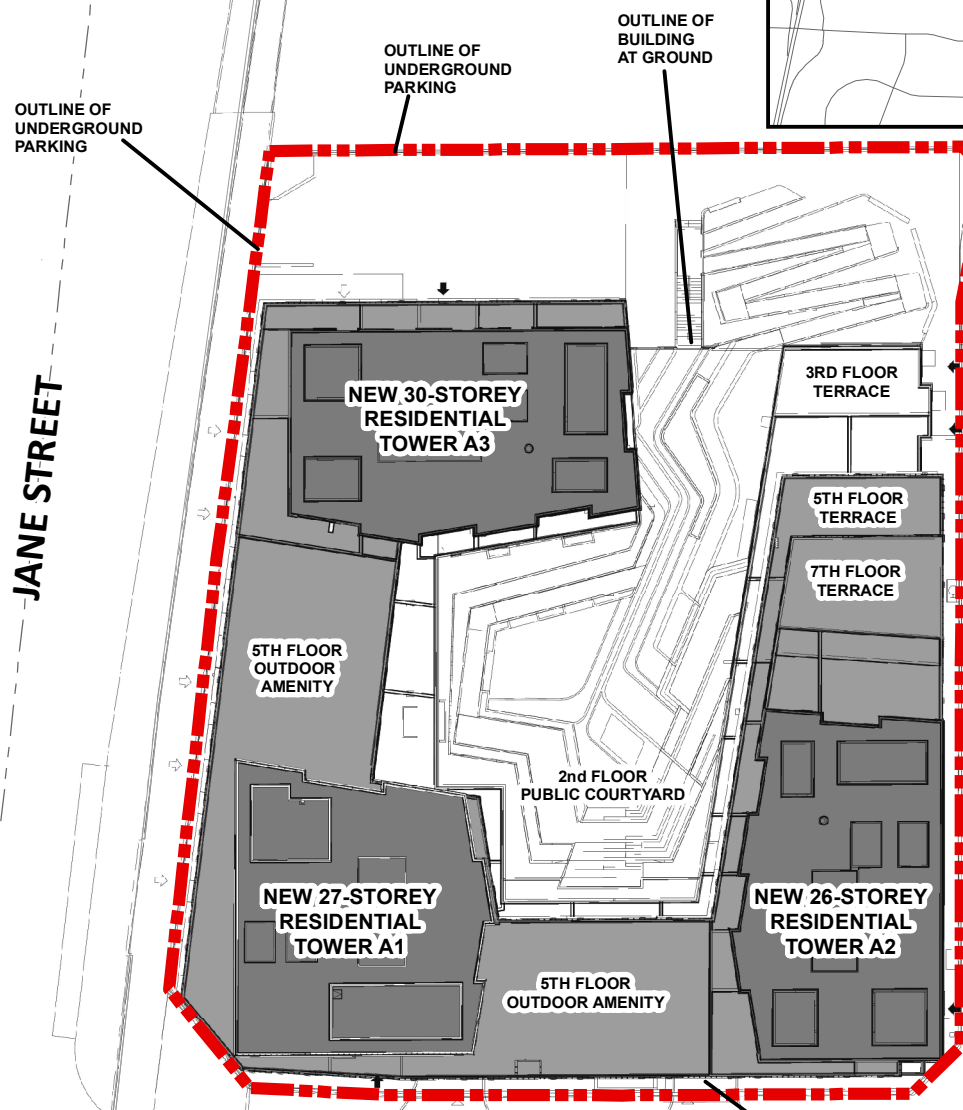

THIS PLAN PREPARED FOR STREET NAMING PURPOSES ONLY

JANE STREET

FUTURE CALDARI ROAD

ABEJA STREET

 Proposed Street Name (Abeja Street)

 Subject Lands

### Proposed Municipal Street Name: Abeja Street

LOCATION:  
Part of Lot 15, Concession 4

APPLICANT:  
Rutherford Land Development Corporation