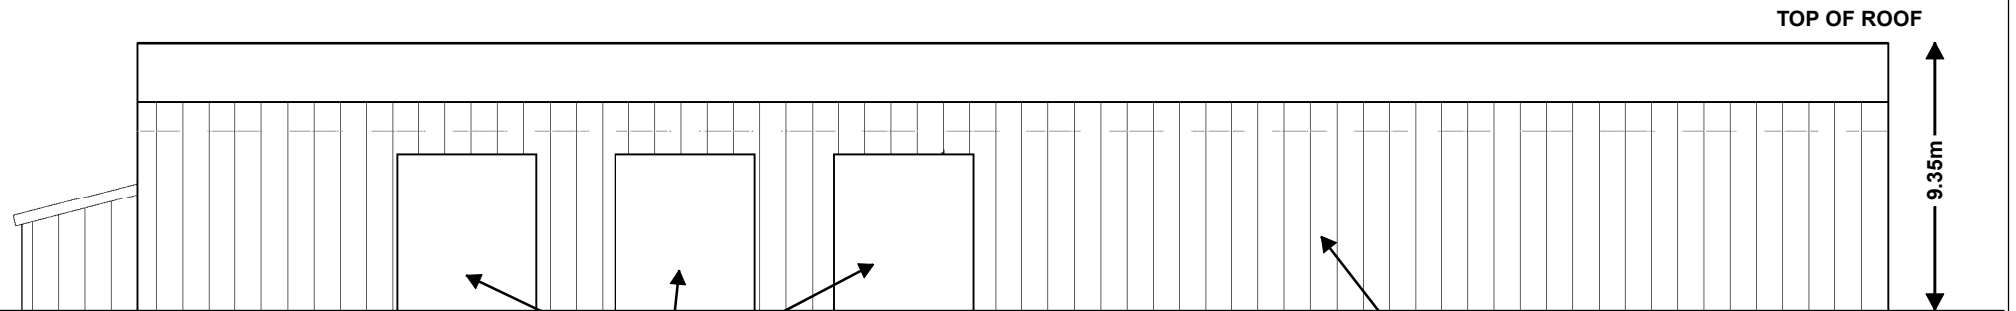

SOUTH ELEVATION (FACING KING-VAUGHAN ROAD)

NORTH ELEVATION

EAST ELEVATION

WEST ELEVATION

Not to Scale

Prefabricated Storage Building Elevations

LOCATION:
Part of Lot 1, Concession 5;
3230 King-Vaughan Road

APPLICANT:
Royal King Valley Holdings Inc.