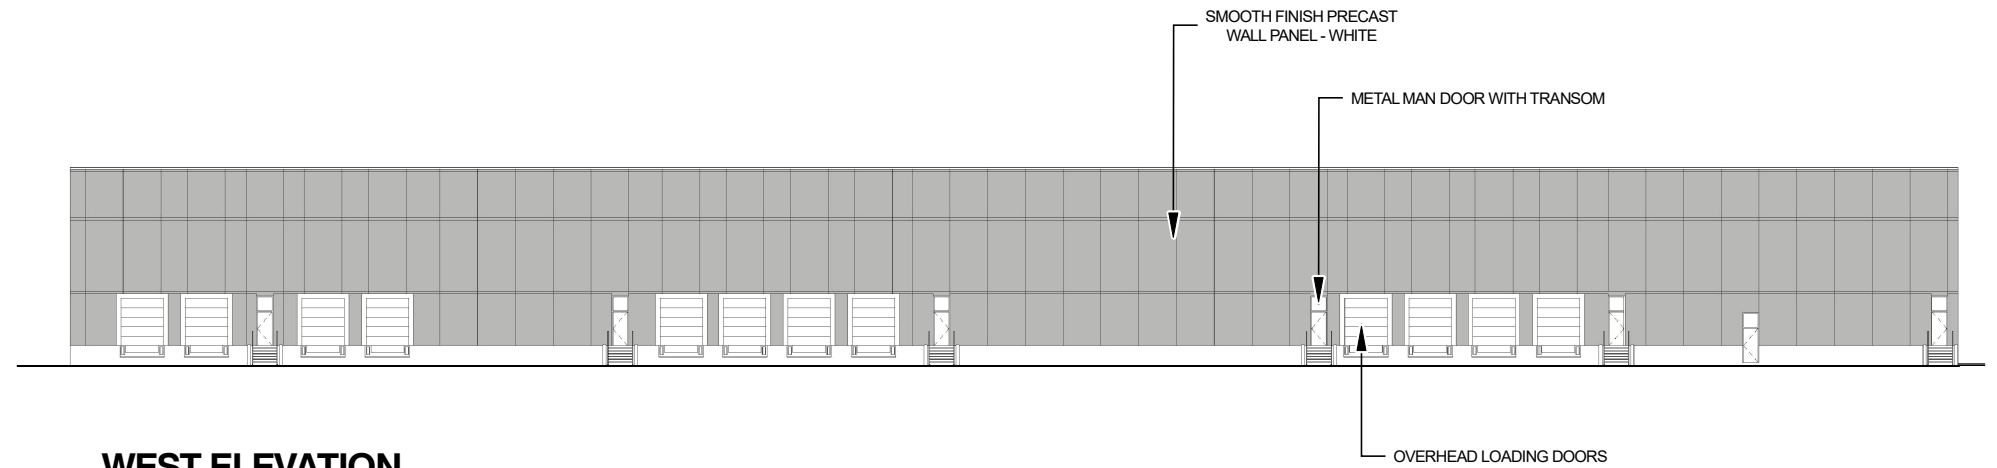

EAST ELEVATION - Facing Huntington Road

WEST ELEVATION

East and West Building Elevations - Building B

LOCATION:
Part of Lot 11, Concession 10
Part 1, 65R-29524

APPLICANT:
2118349 Ontario Limited

Attachment
FILE: Z.20.030
RELATED FILE: DA.20.053