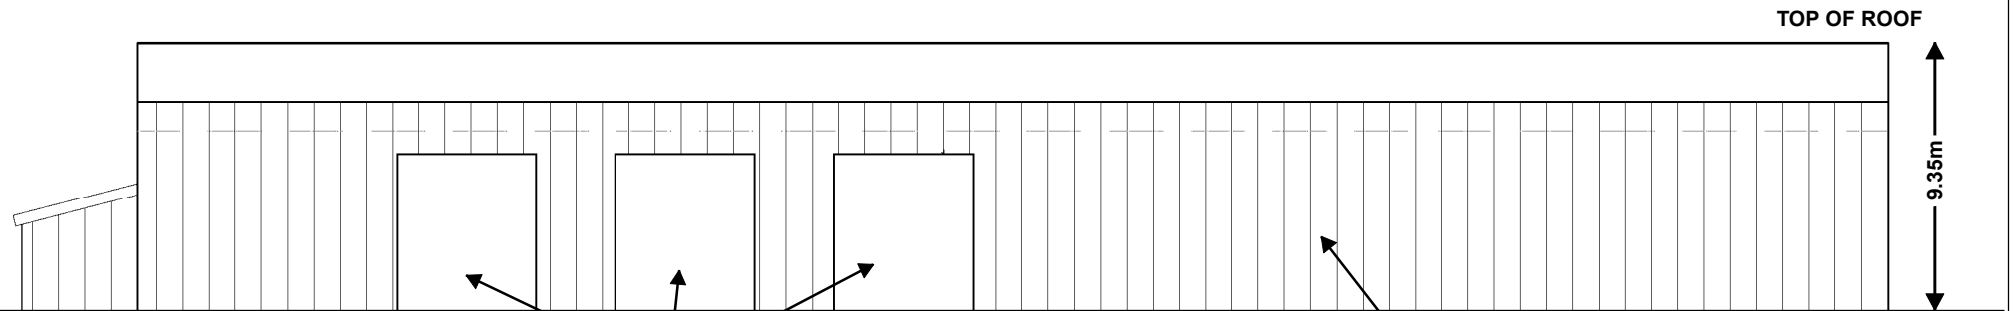

SOUTH ELEVATION (FACING KING-VAUGHAN ROAD)

NORTH ELEVATION

EAST ELEVATION

WEST ELEVATION

Not to Scale

Prefabricated Storage Building Elevations

LOCATION:
Part of Lot 1, Concession 5;
3230 King-Vaughan Road

APPLICANT:
Royal King Valley Holdings Inc.