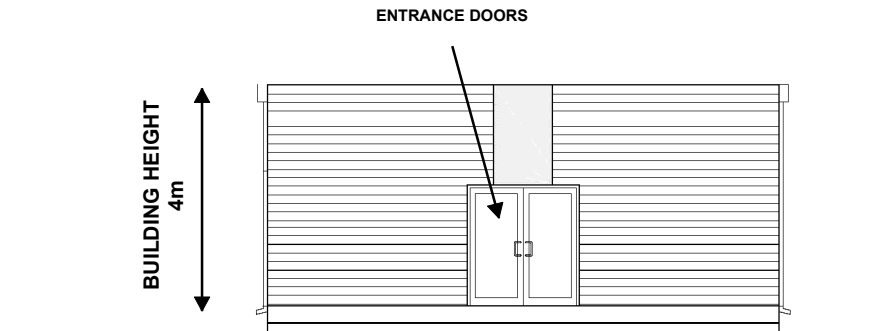

WEST ELEVATION

SOUTH ELEVATION

Not to Scale

Portable Building Elevations - West and South

LOCATION:
7501 Martin Grove Road

APPLICANT: York Catholic District School Board

Attachment

FILE:
DA.20.018