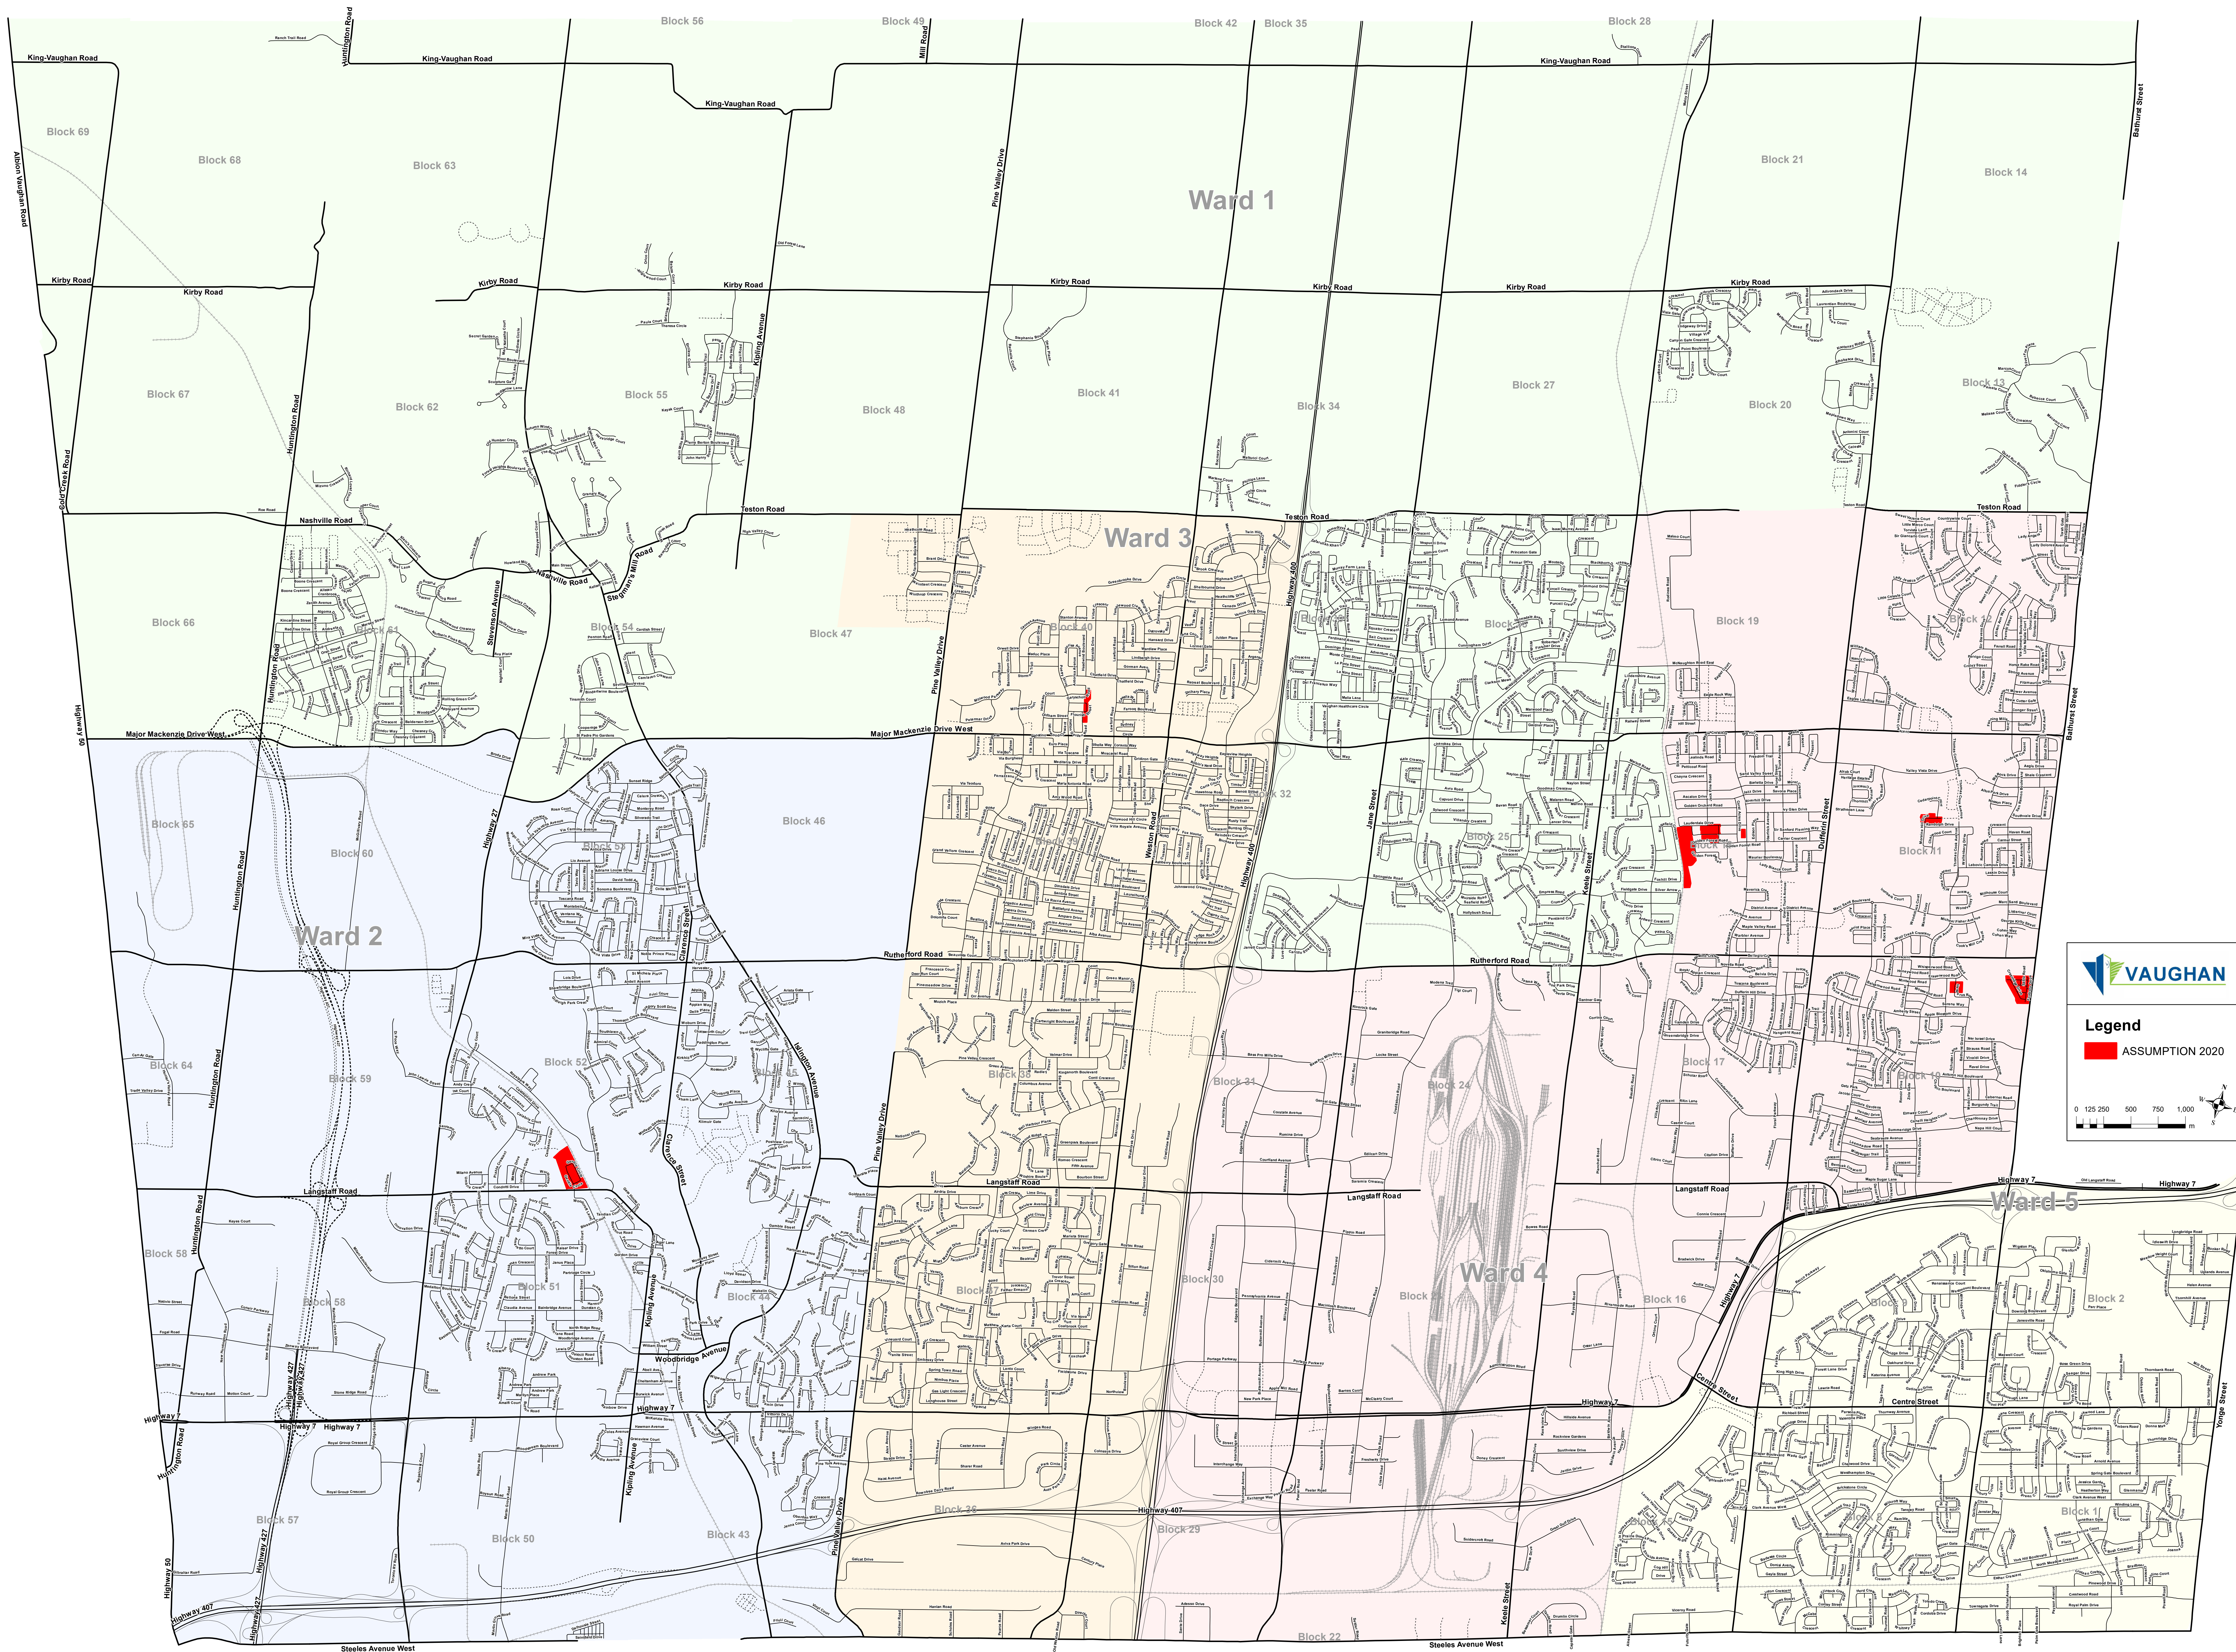

Attachment No.3 City-wide Ward Map Assumptions 2020

VAUGHAN

Legend

- ASSUMPTION 2020

0 125 250 500 750 1,000 m