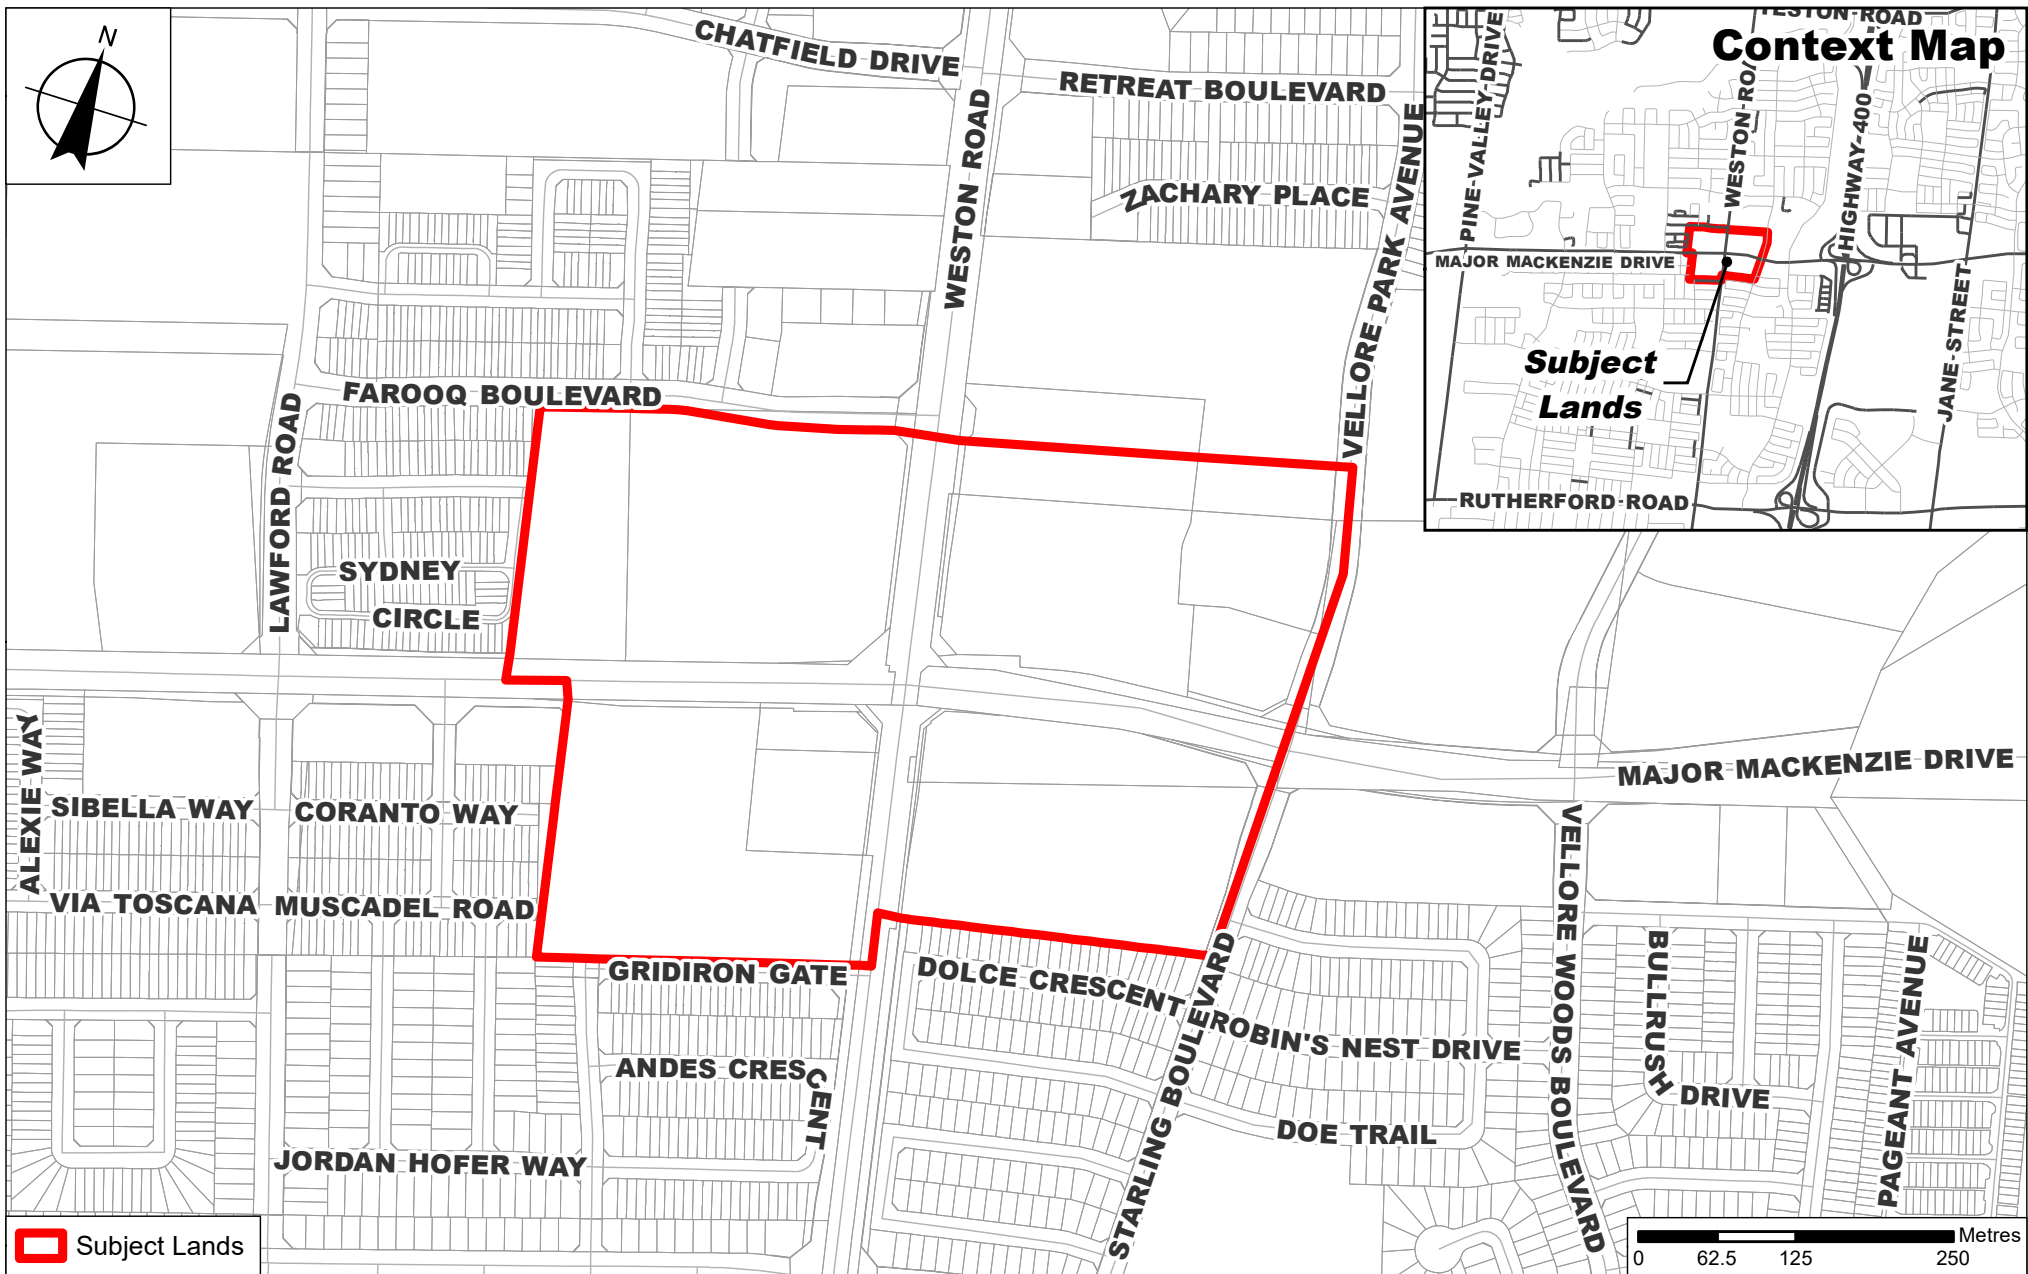

Context Map

 Subject Lands

Location Map

LOCATION:
Lots 20 and 21, Concessions 5 and 6
Vellore Centre

APPLICANT:
N/A

Attachment

FILE:
N/A

DATE:
March 16, 2021