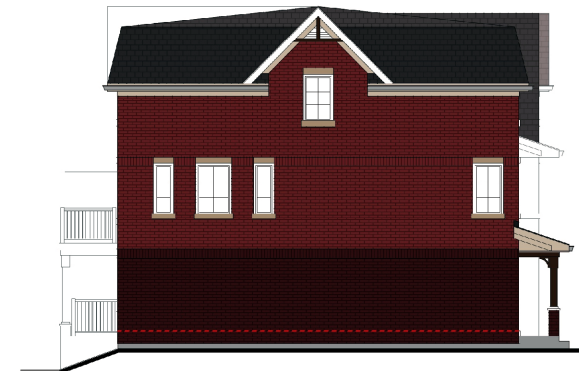

NORTH ELEVATION

DARK RED BRICK

WEST ELEVATION (BEHIND BUILDING A)

CHARCOAL SHINGLES

SOUTH ELEVATION

EAST ELEVATION

Not to Scale

Building Elevations - Building B

LOCATION:
Part of Lot 19, Concession 3
9773 Keele Street

APPLICANT:
9773 Keele Developments Inc.

Attachment

FILES:
OP.17.001, Z.17.002
19T-17V001 and DA.18.073

DATE:
March 2, 2021

8