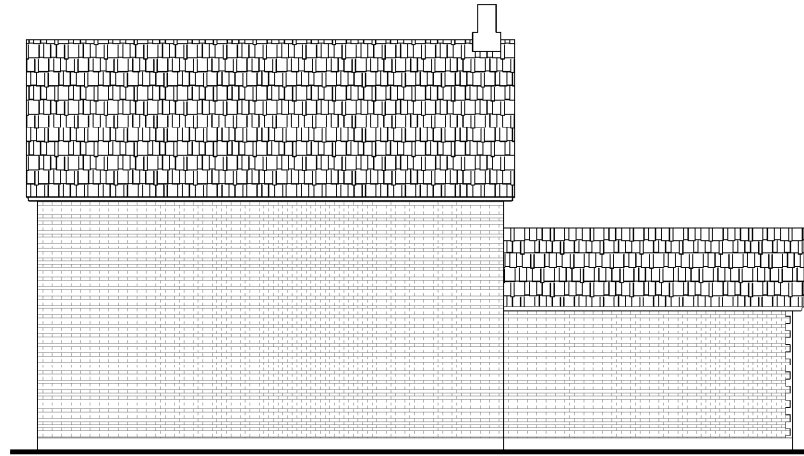

SOUTH ELEVATION

EAST ELEVATION

NORTH ELEVATION

WEST ELEVATION (FACING KEELE STREET)

Not to Scale

# Building Elevations - Building A (George Keffer House)

**LOCATION:**  
Part of Lot 19, Concession 3  
9773 Keele Street

**APPLICANT:**  
9773 Keele Developments Inc.

**FILES:**  
OP.17.001, Z.17.002  
19T-17V001 and DA.18.073