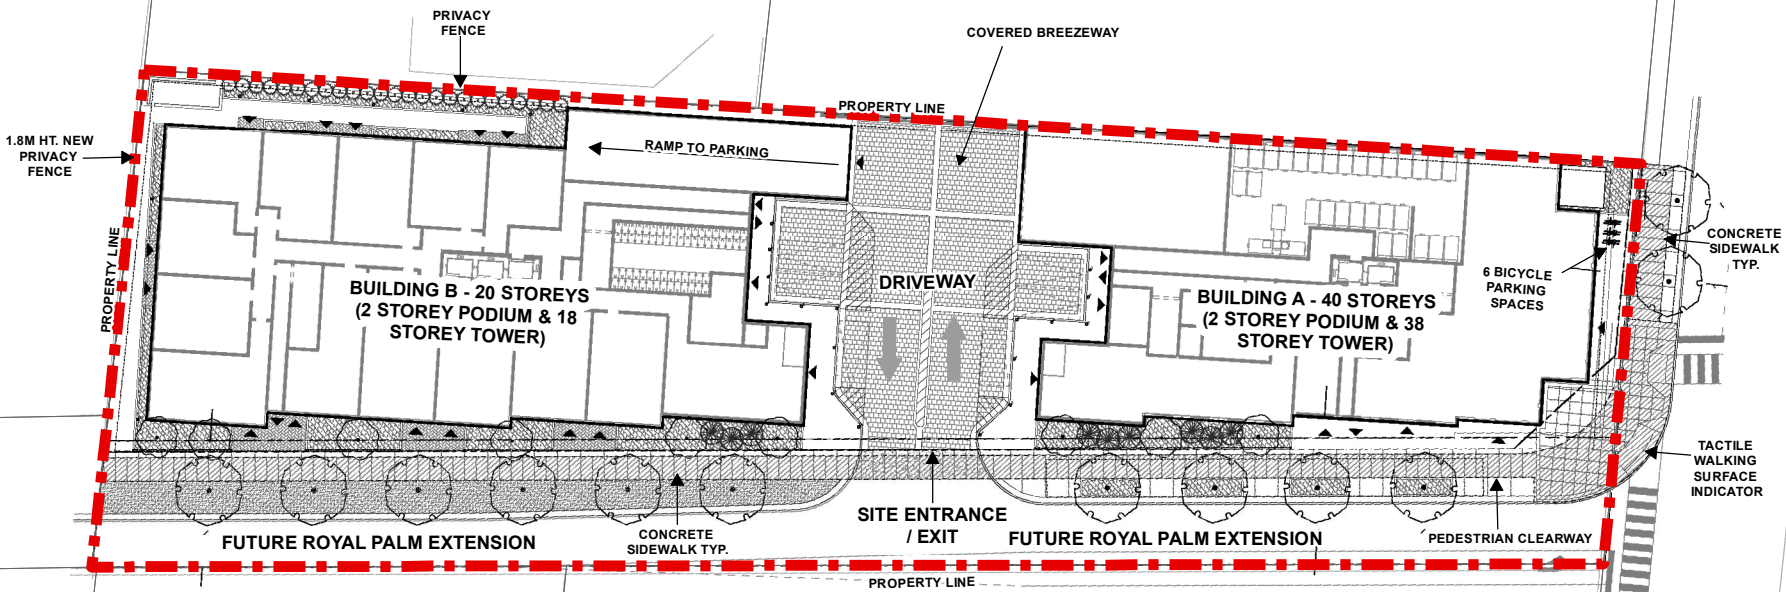

CRESTWOOD ROAD

YONGE STREET

CITY OF MARKHAM

 Subject Lands

Conceptual Landscape Plan

LOCATION:
Part of Lot 26, Concession 1 West Yonge
7080 Yonge Street

APPLICANT:
7080 Yonge Limited

Attachment

FILES:
OP.20.011 and Z.20.026

DATE:
January 19, 2021

3