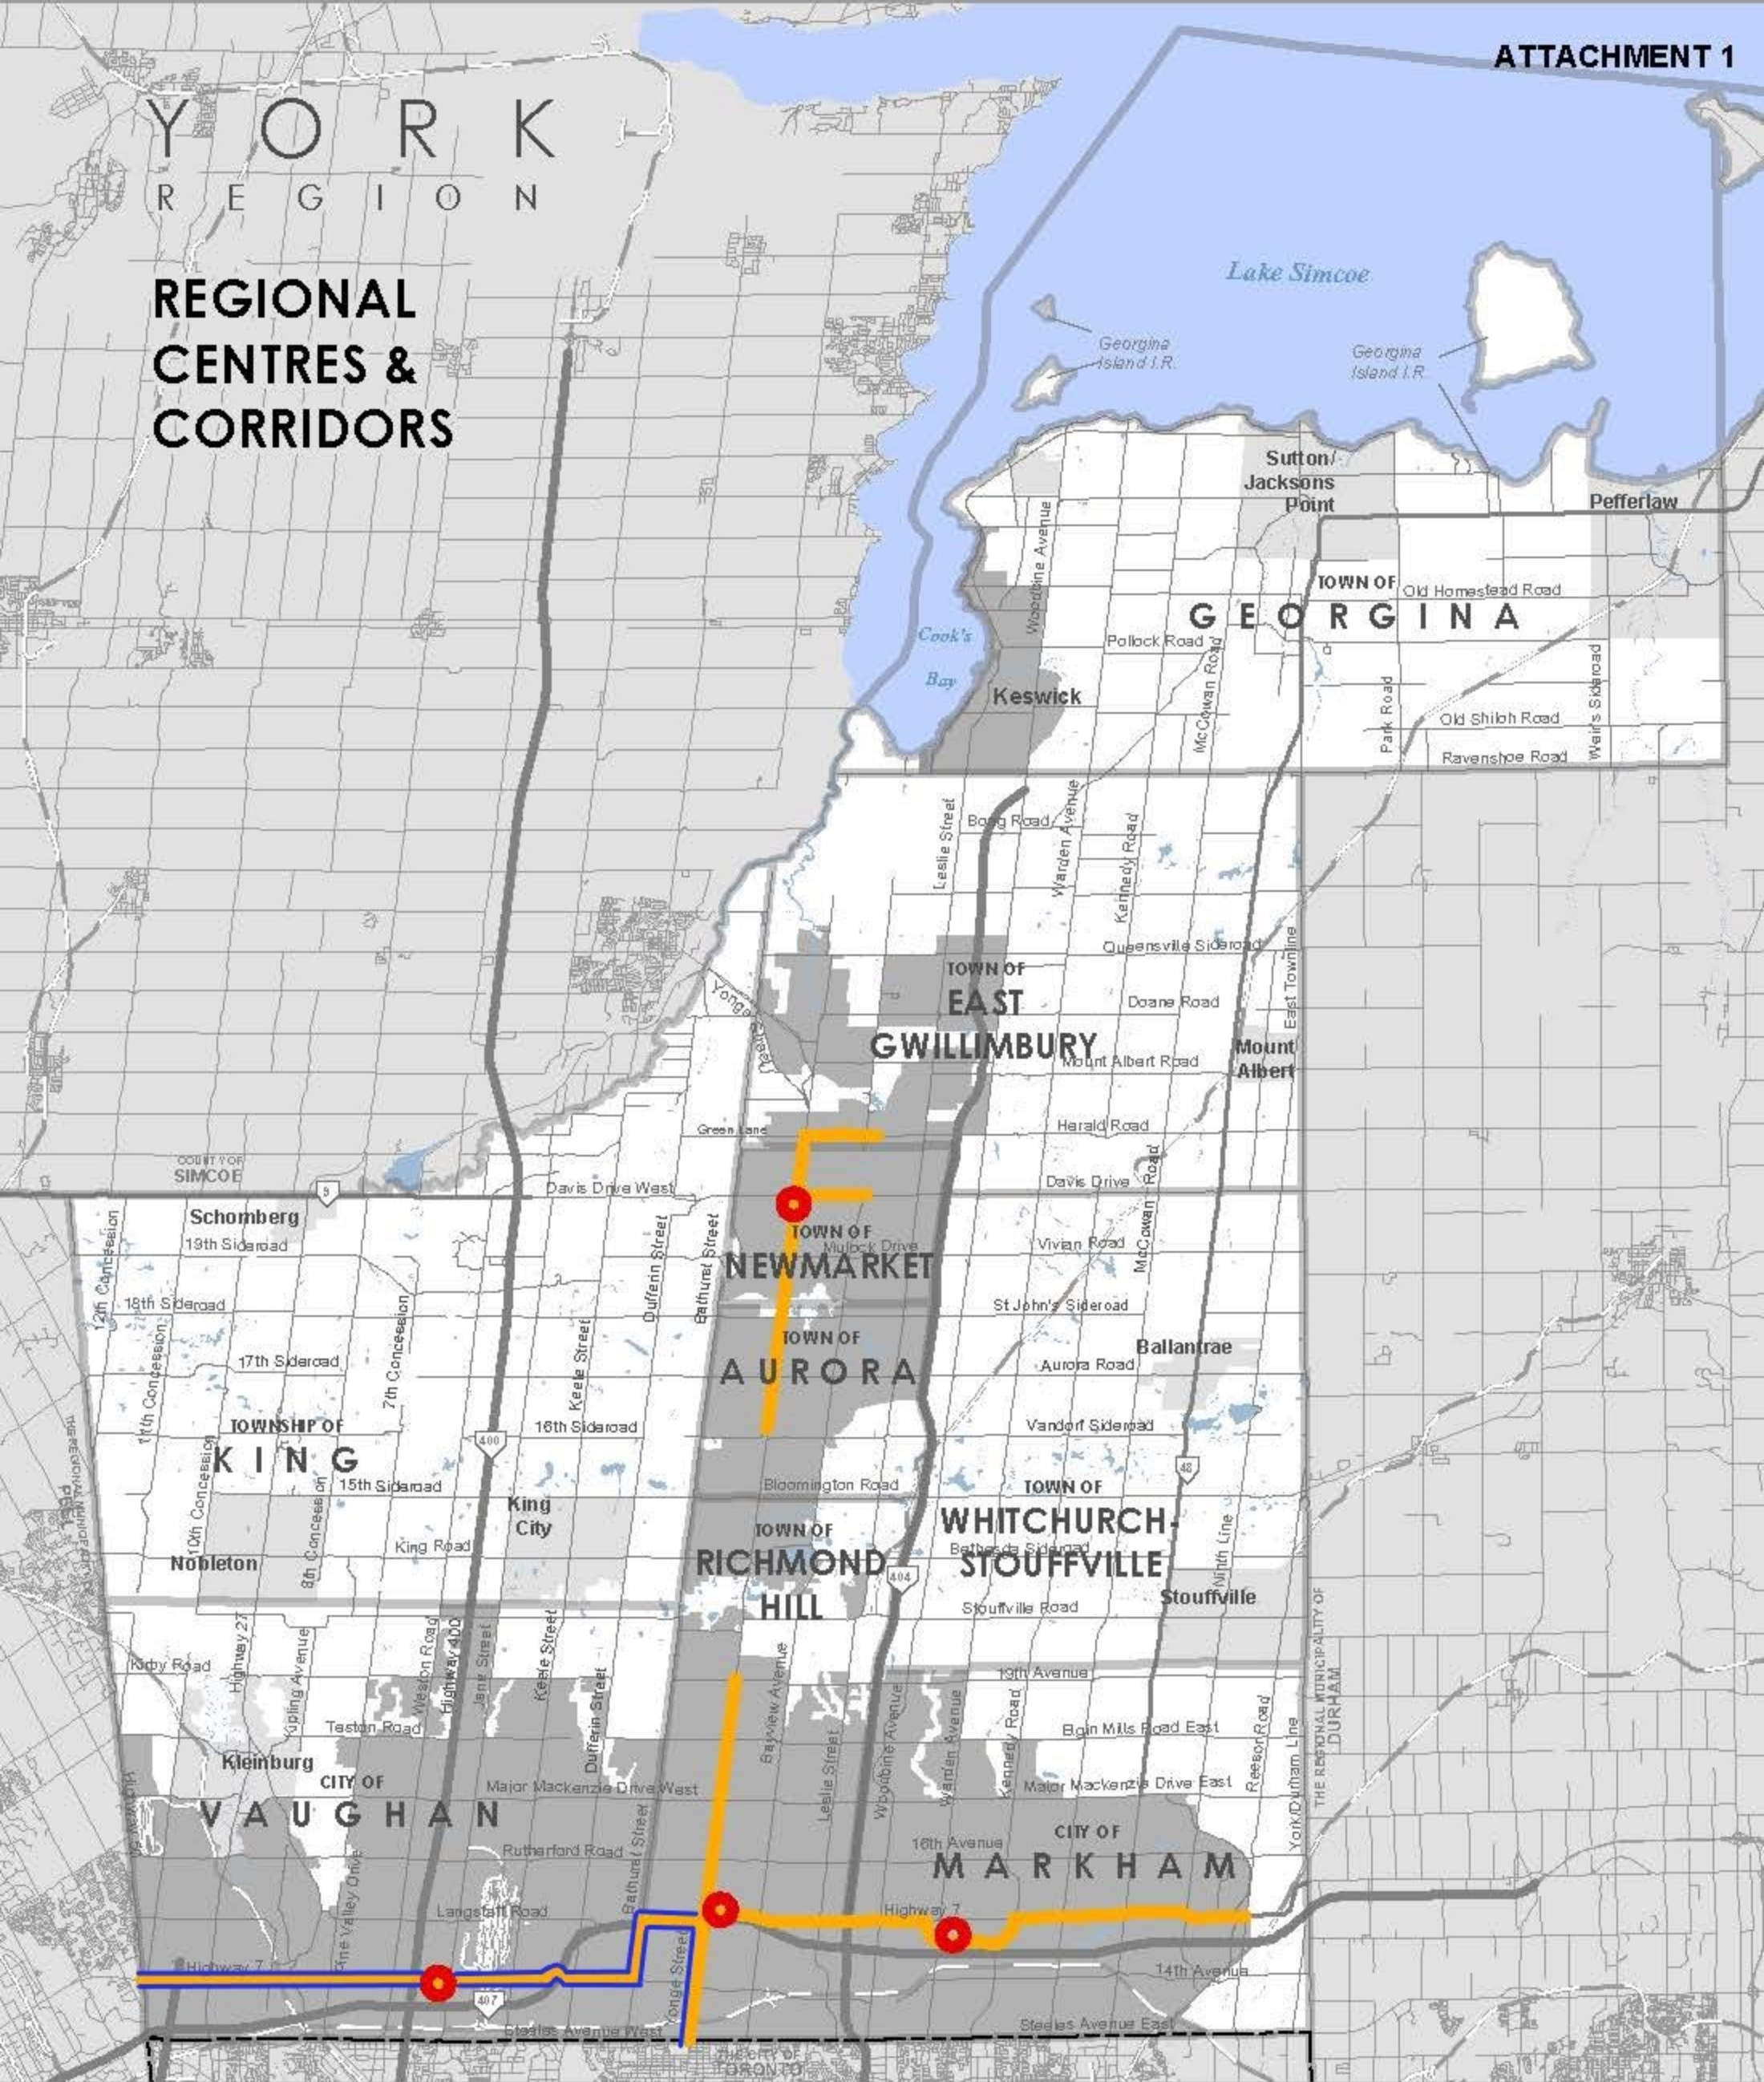

# YORK REGION

## REGIONAL CENTRES & CORRIDORS

-  Regional Centre
-  Regional Corridor
-  Highway 7 and Yonge Street Regional Corridor

**BASE MAP INFORMATION**

-  Provincial Freeway
-  Provincial Highway
-  Road
-  Railway
-  Municipal Boundary
-  Regional Boundary
-  Urban Area
-  Towns and Villages

Produced by:  
 Planning & Economic Development Branch  
 Corporate Services Department  
 © Copyright, The Regional Municipality of York,  
 October 2019

© Copyright, The Regional Municipalities of Durham and Peel, County of Simcoe, City of Toronto  
 © Queen's Printer for Ontario 2003-2019,  
 Includes Greenbelt and Oak Ridges Moraine Boundaries and Water Features