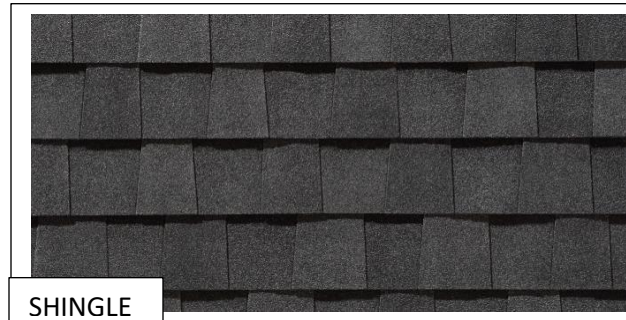

**LAURIER HOMES**

9785 Keele Street, Vaughan  
 SPA Exterior Colour Package  
 RN JOB# 17005  
 Prepared: August 24, 2017  
 Revised: February 26, 2019 -

EXTERIOR COLOUR SELECTIONS	MANUFACTURER	PACKAGE 1
Roof	<b>CERTAINTED LANDMARK</b>	Moire Black
Metal Roof (where applicable)	<b>COLOUR STEELS (or equivalent)</b>	Black
Main Brick	<b>MERIDIAN BRICK</b>	Old Markham
Accent Brick (quoins & headers)	<b>MERIDIAN BRICK</b>	Guildwood
Shutter	<b>KAYCAN</b>	Black (02)
Aluminum Soffit/Fascia/Downspouts	<b>KAYCAN (or equivalent)</b>	White SG
Columns/Railings/Decorative Trim	<b>PARA PAINTS</b>	Courtyard P5220-44
Front Door	<b>PARA PAINTS</b>	Walkin' In the Rain P5204-85
Garage Door	<b>PARA PAINTS</b>	Stoneware Tint 3 P2064-02
Windows	<b>JELDWEN (or equivalent)</b>	White

SHINGLE

MAIN BRICK

ACCENT BRICK

METAL ROOF

WINDOW

SOFFIT/FASCIA

SHUTTER

COLUMN/RAILINGS

EXTERIOR COLOUR SELECTIONS	MANUFACTURER	PACKAGE 2
Roof	<b>CERTAINTED LANDMARK</b>	Driftwood
Metal Roof (where applicable)	<b>COLOUR STEELS (or equivalent)</b>	Dark Brown
Main Brick	<b>MERIDIAN BRICK</b>	Guildwood
Accent Brick (quoins & headers)	<b>MERIDIAN BRICK</b>	Old Markham
Shutter	<b>KAYCAN</b>	Clay (08)
Aluminum Soffit/Fascia/Downspouts	<b>KAYCAN (or equivalent)</b>	Khaki
Columns/Railings/Decorative Trim	<b>PARA PAINTS</b>	Stoneware Tint I P2062-1
Front Door	<b>PARA PAINTS</b>	Blackfoot Trail P2109-05
Garage Door	<b>PARA PAINTS</b>	Stoneware Tint 3 P2064-02
Windows	<b>JELDWEN (or equivalent)</b>	Claystone