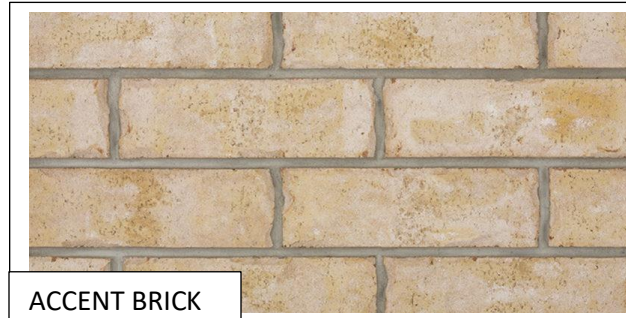

MAIN BRICK

ACCENT BRICK