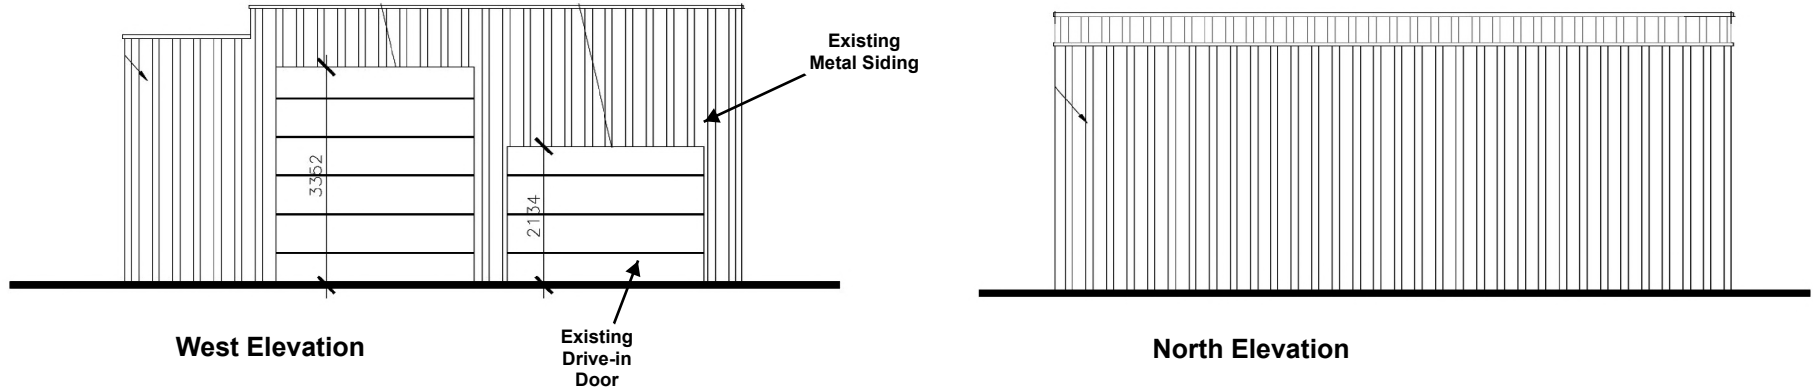

## Enclosed Storage Elevations

# Elevations - Existing Enclosed Storage and Existing Portable Trailer

**LOCATION:** 10A Freshway Drive  
Part of Lots 2 and 3, Concession 4

**APPLICANT:** Rosscomm Holdings Ltd.

Development and  
Parks Planning