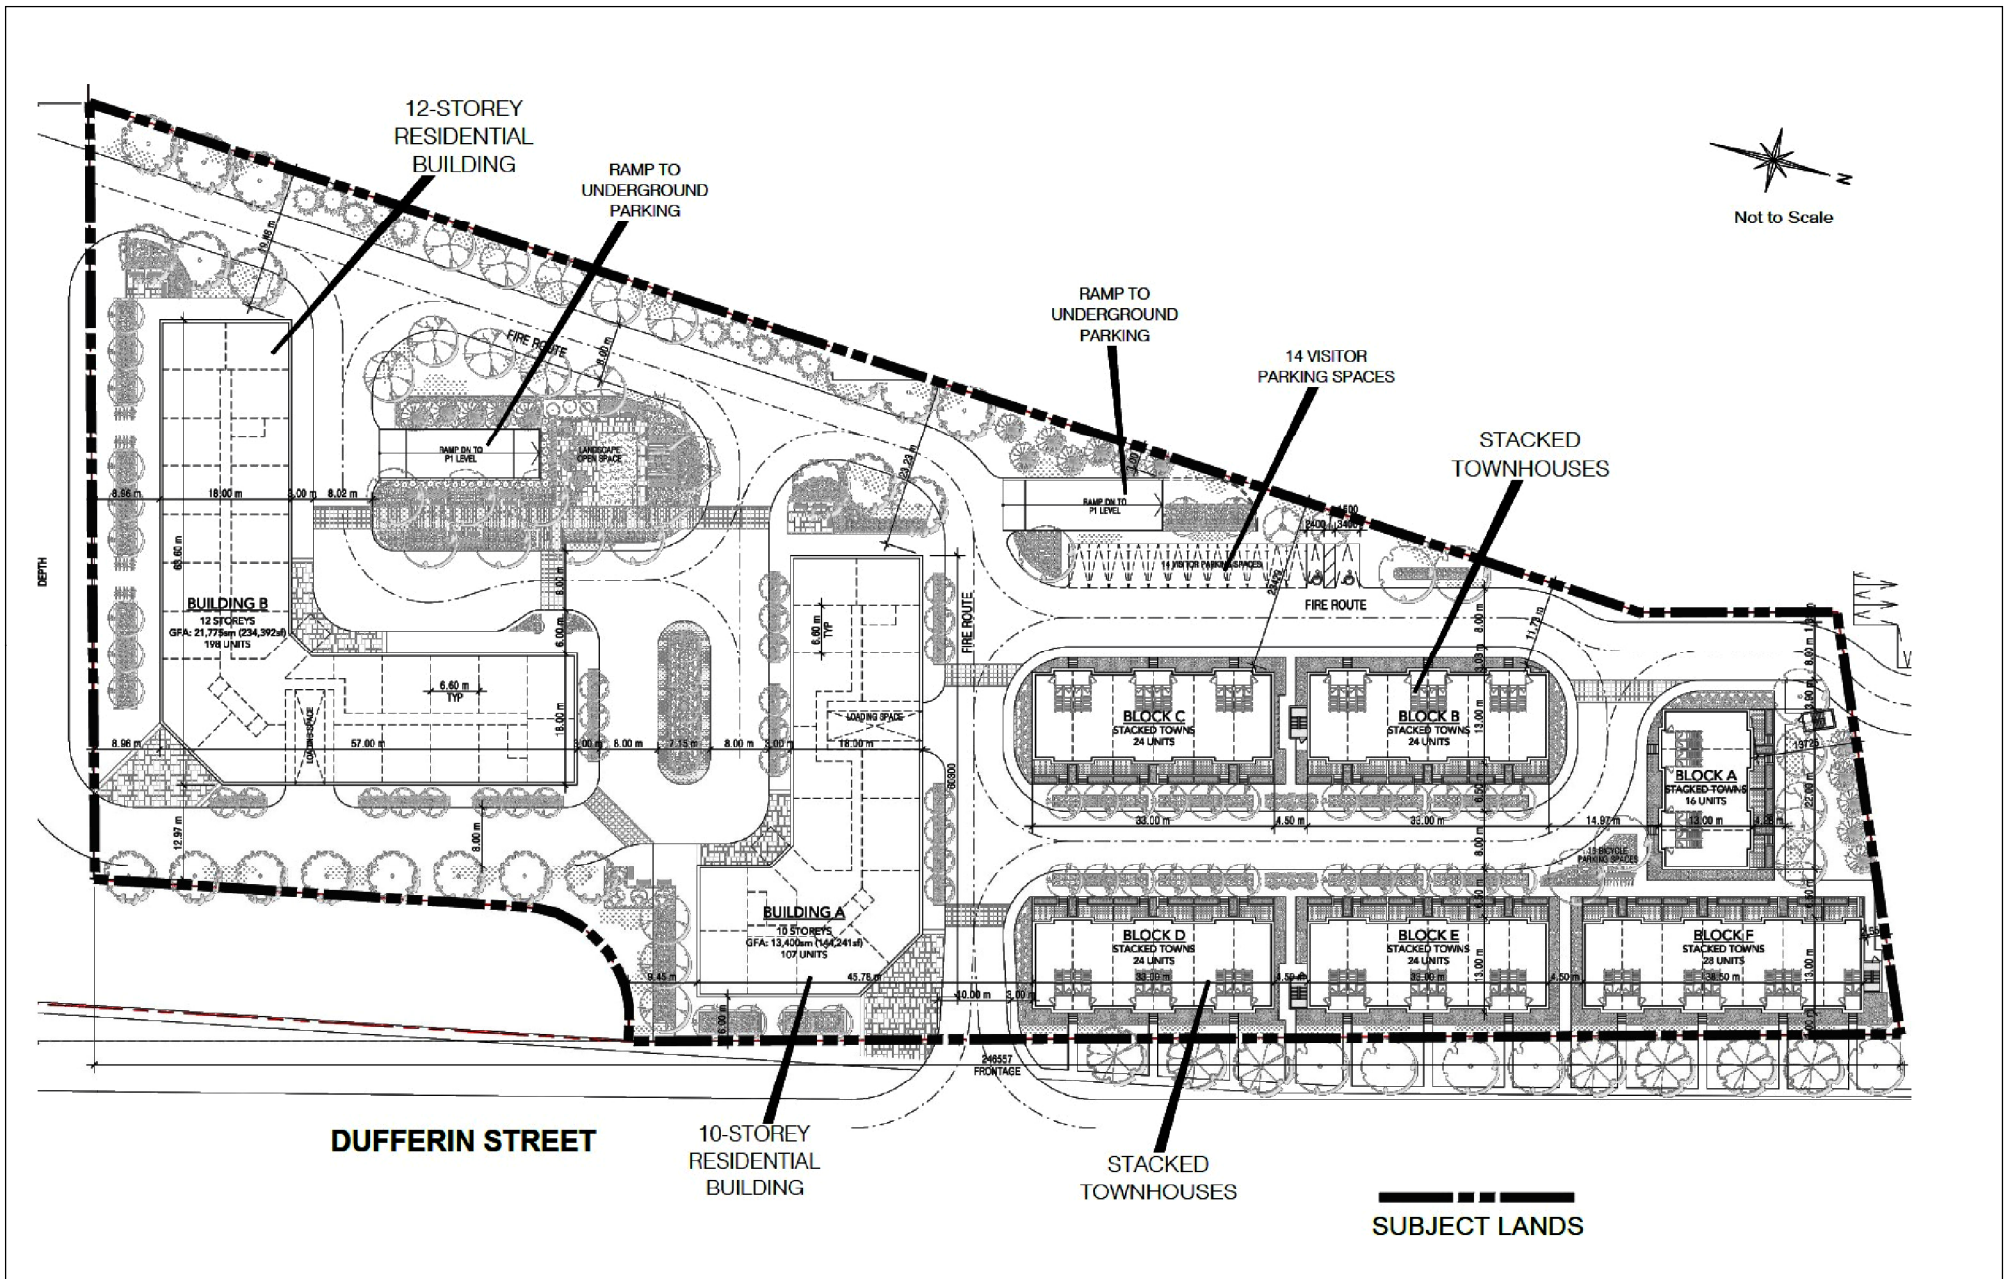

Location Map

LOCATION:
Part of Lots 7 & 8, Concession 3

APPLICANT:
Dufcen Construction Inc. / Marydel Homes

Attachment

FILES:
OP.17.013 & Z.17.040

DATE:
September 17, 2019

1

Concept Plan

LOCATION:
Part of Lots 7 & 8, Concession 3

APPLICANT:
Dufcen Construction Inc. / Marydel Homes

Attachment

FILES:
OP.17.013 & Z.17.040

DATE:
September 17, 2019

2

Proposed Zoning

Location:
Part of Lots 7 & 8, Concession 3