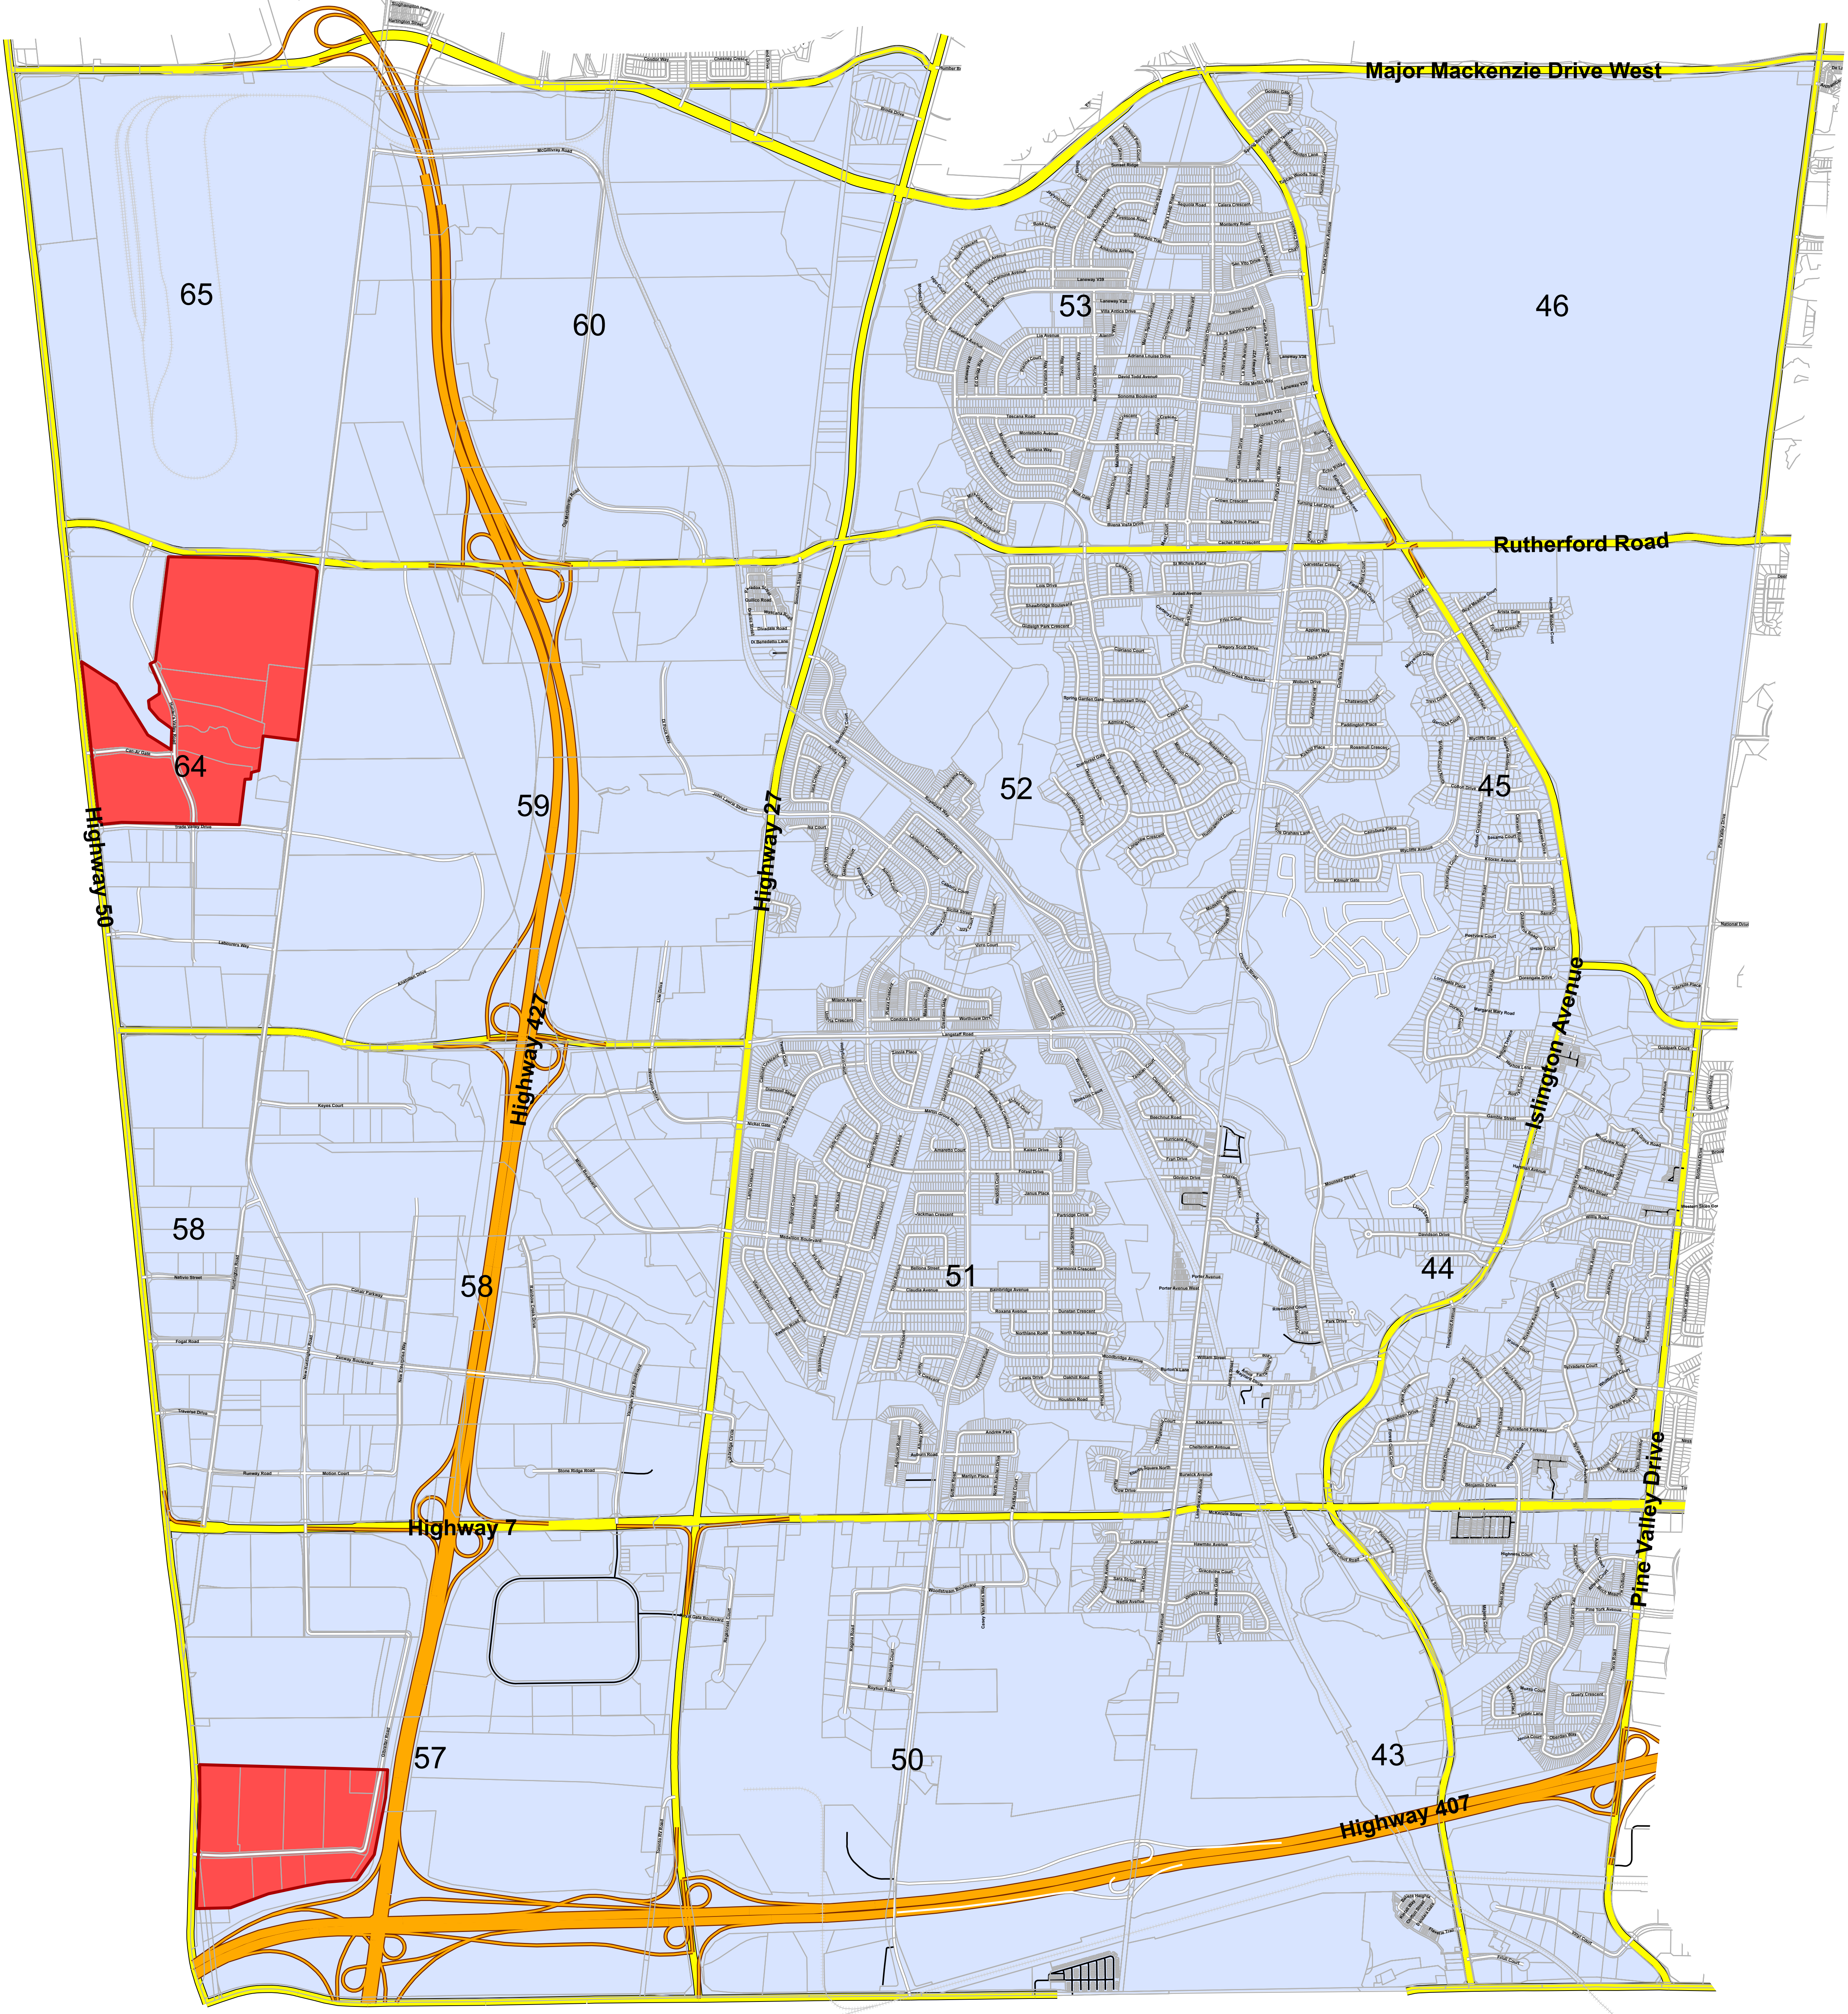

Attachment 6 - 2024 Ward 2 Assumption Map

Ward 2 Legend

- Assumption 2024 (Red)
- Ward 1 (Light Green)
- Ward 2 (Light Blue)
- Ward 3 (Light Orange)
- Ward 4 (Light Pink)
- Ward 5 (Light Yellow)
- Freeway (Orange)
- Interchange (Brown)
- Regional Road (Yellow)
- Local Road (Grey)
- Private Road (Black)