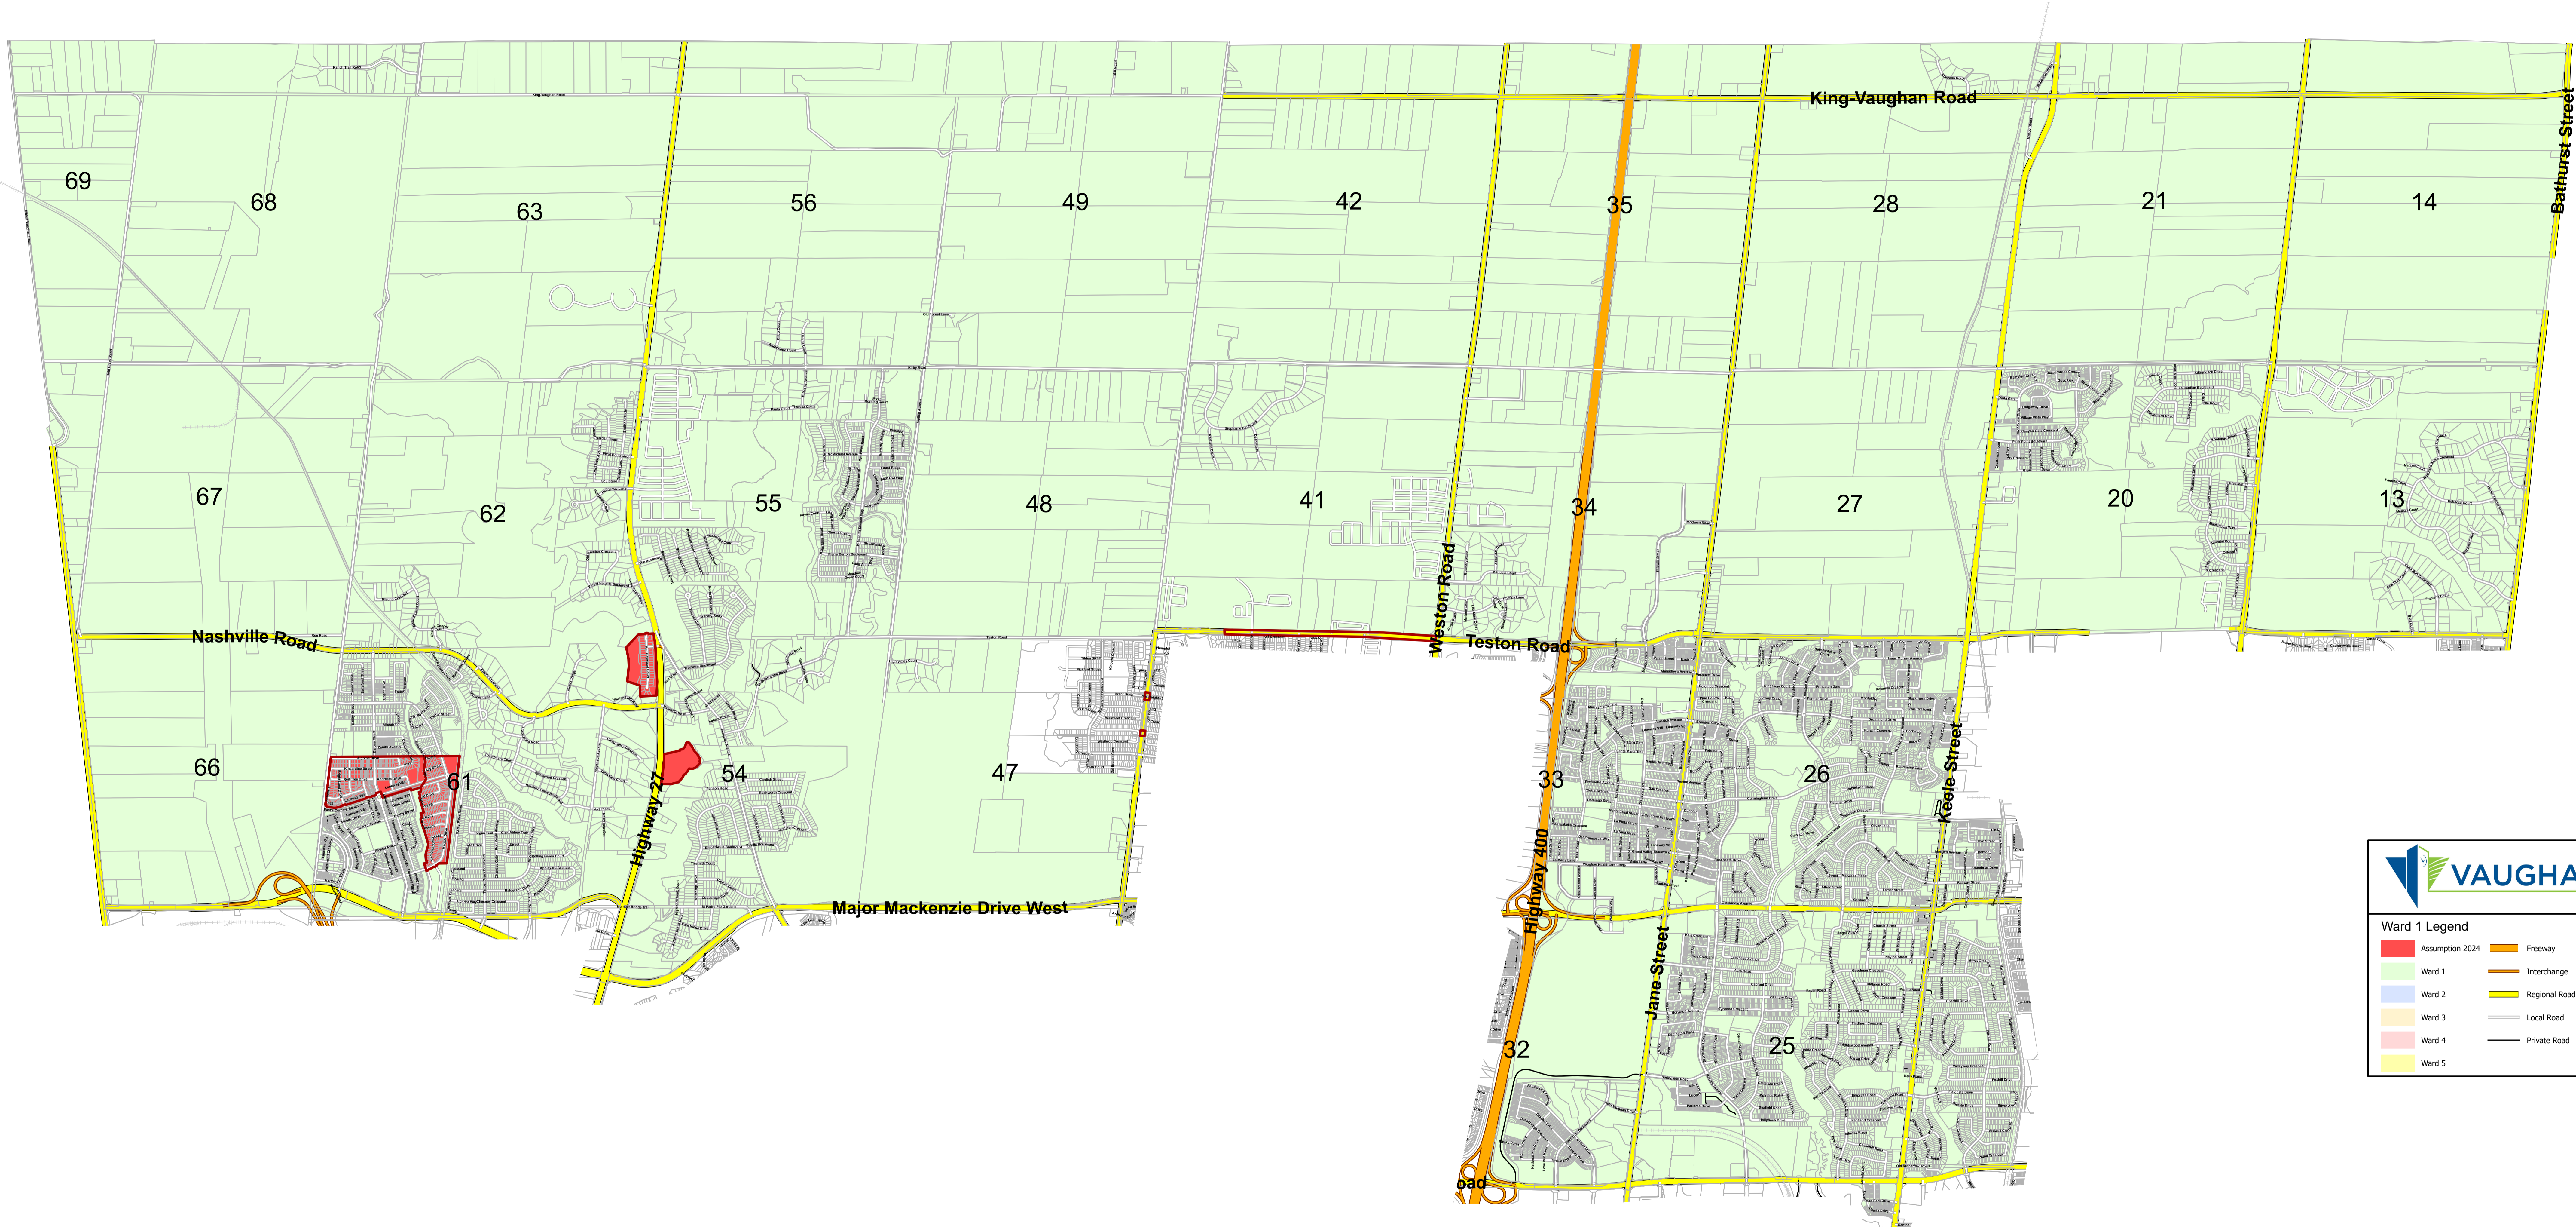

Attachment 5 - 2024 Ward 1 Assumption Map

VAUGHAN

Ward 1 Legend

- Assumption 2024
- Ward 1
- Ward 2
- Ward 3
- Ward 4
- Ward 5
- Freeway
- Interchange
- Regional Road
- Local Road
- Private Road