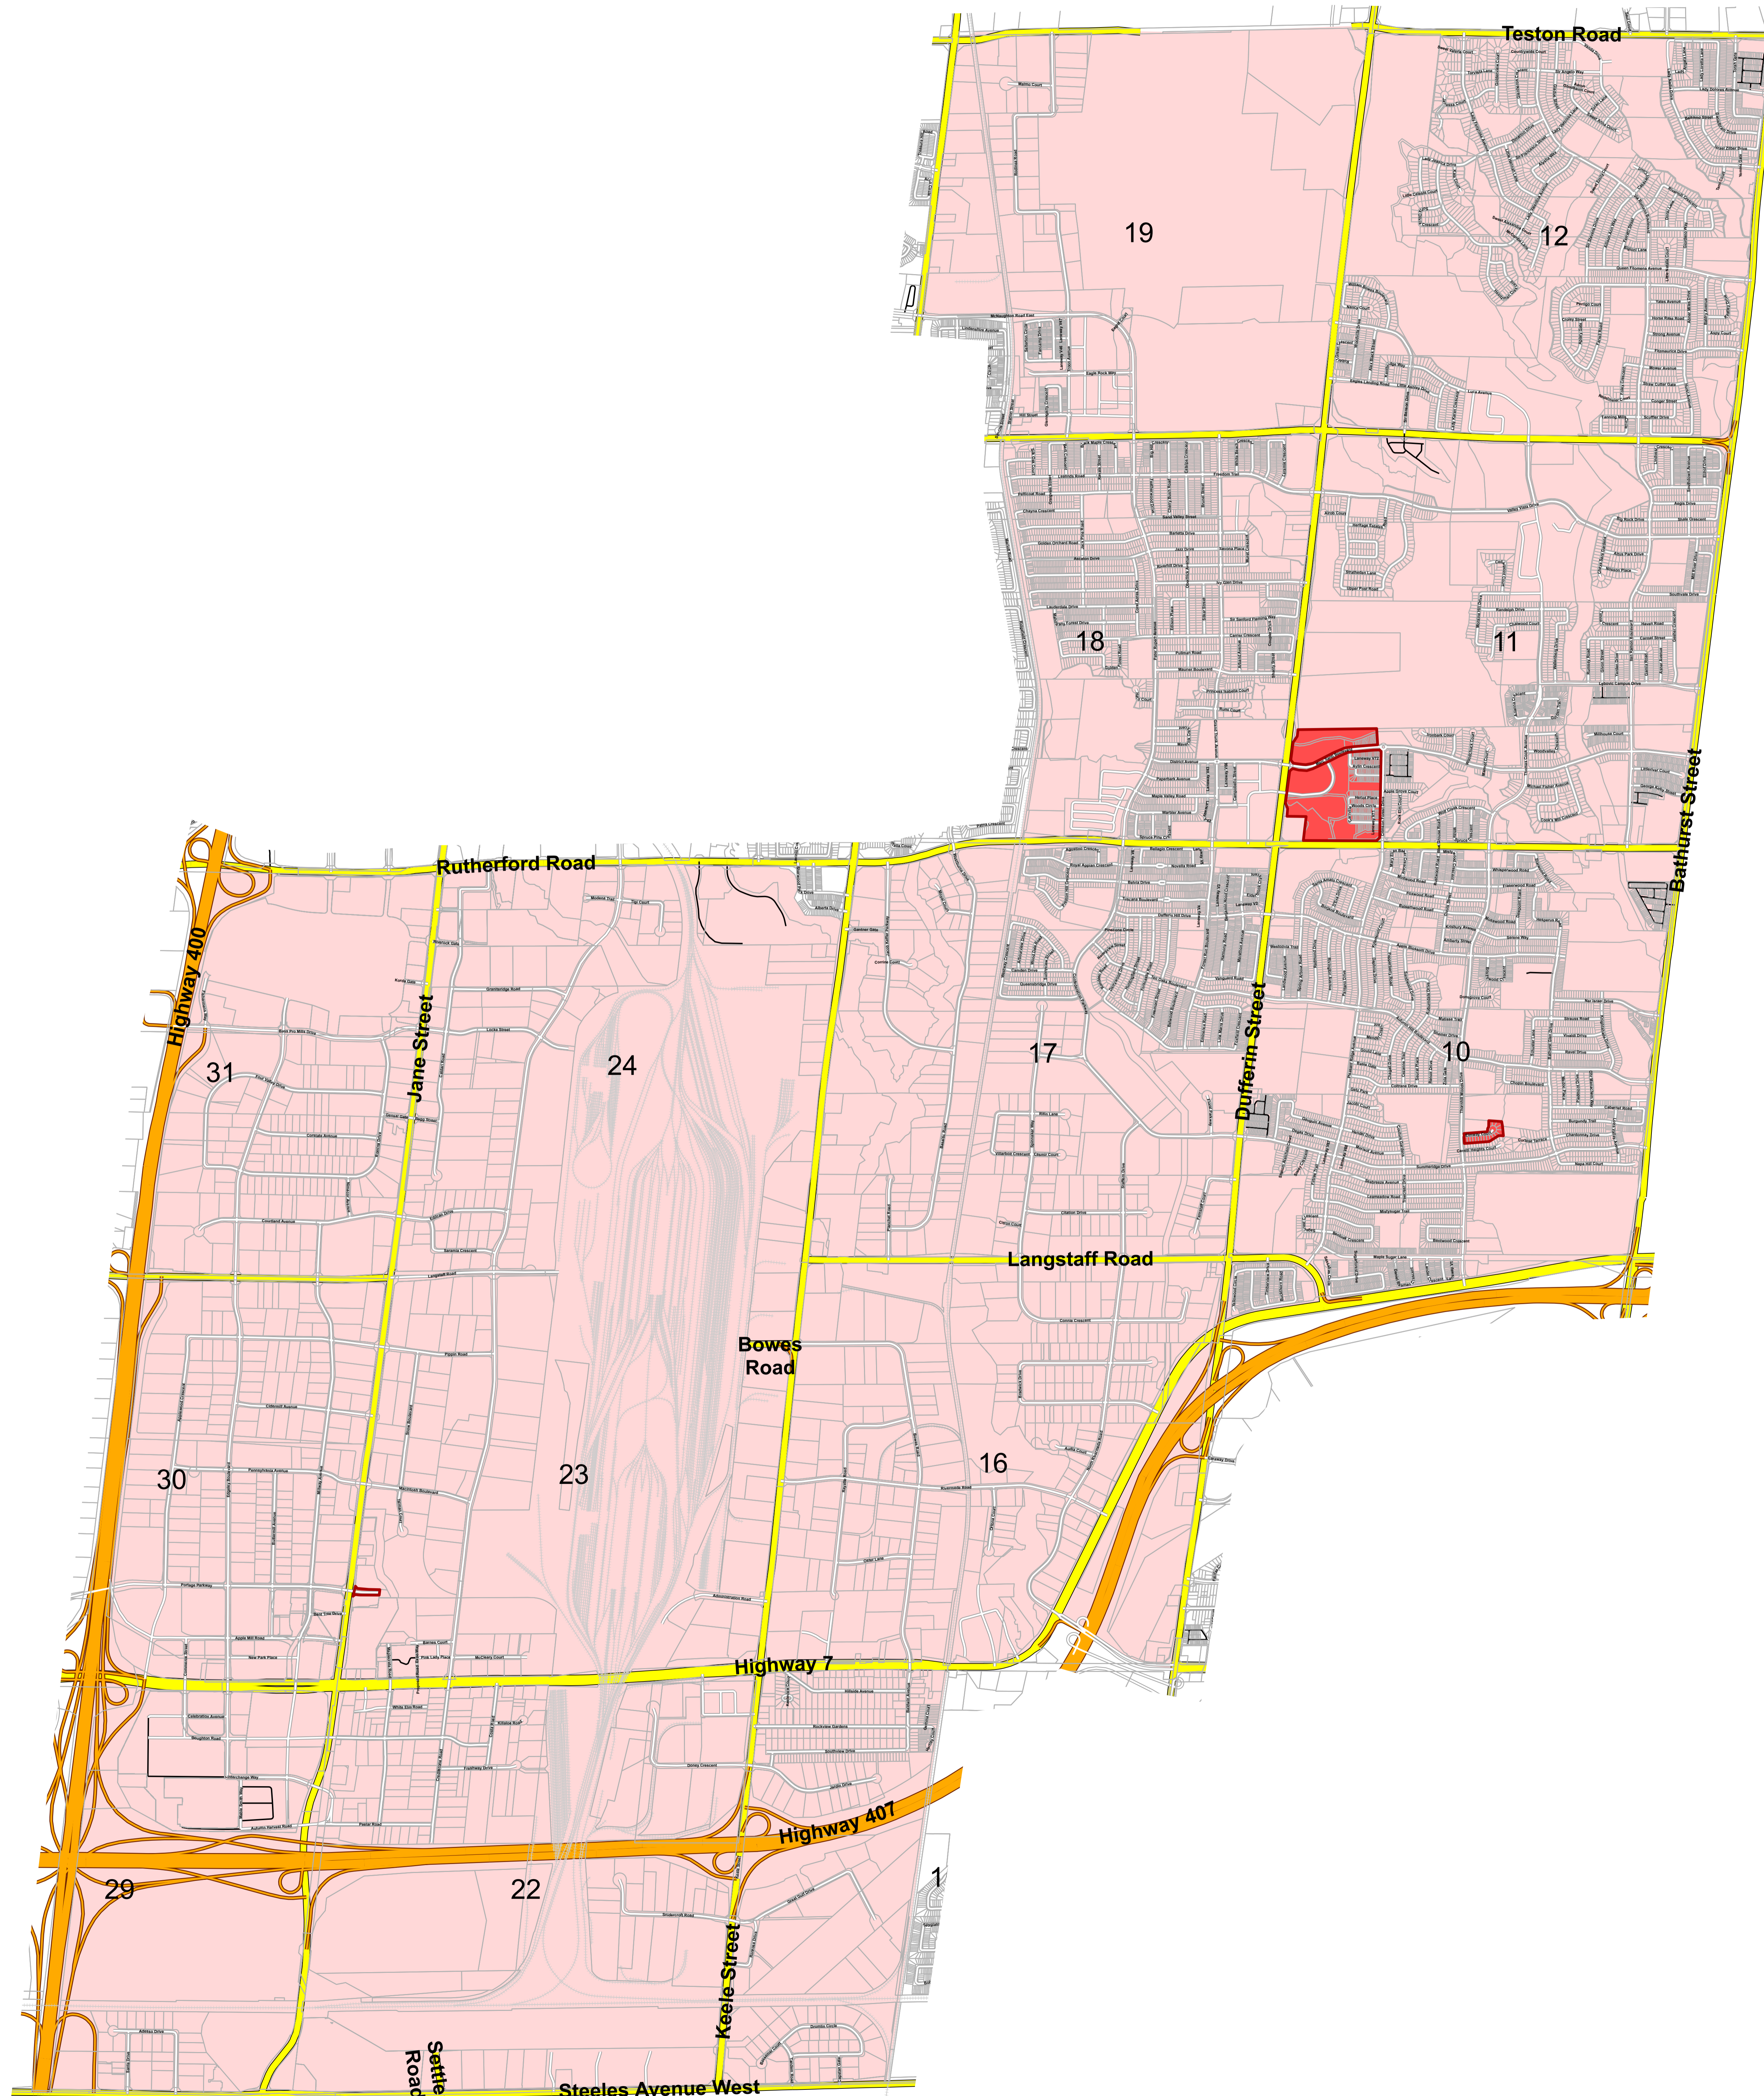

Attachment 8 - 2024 Ward 4 Assumption Map

VAUGHAN

Ward 4 Legend

Assumption 2024	Freeway
Ward 1	Interchange
Ward 2	Regional Road
Ward 3	Local Road
Ward 4	Private Road
Ward 5	