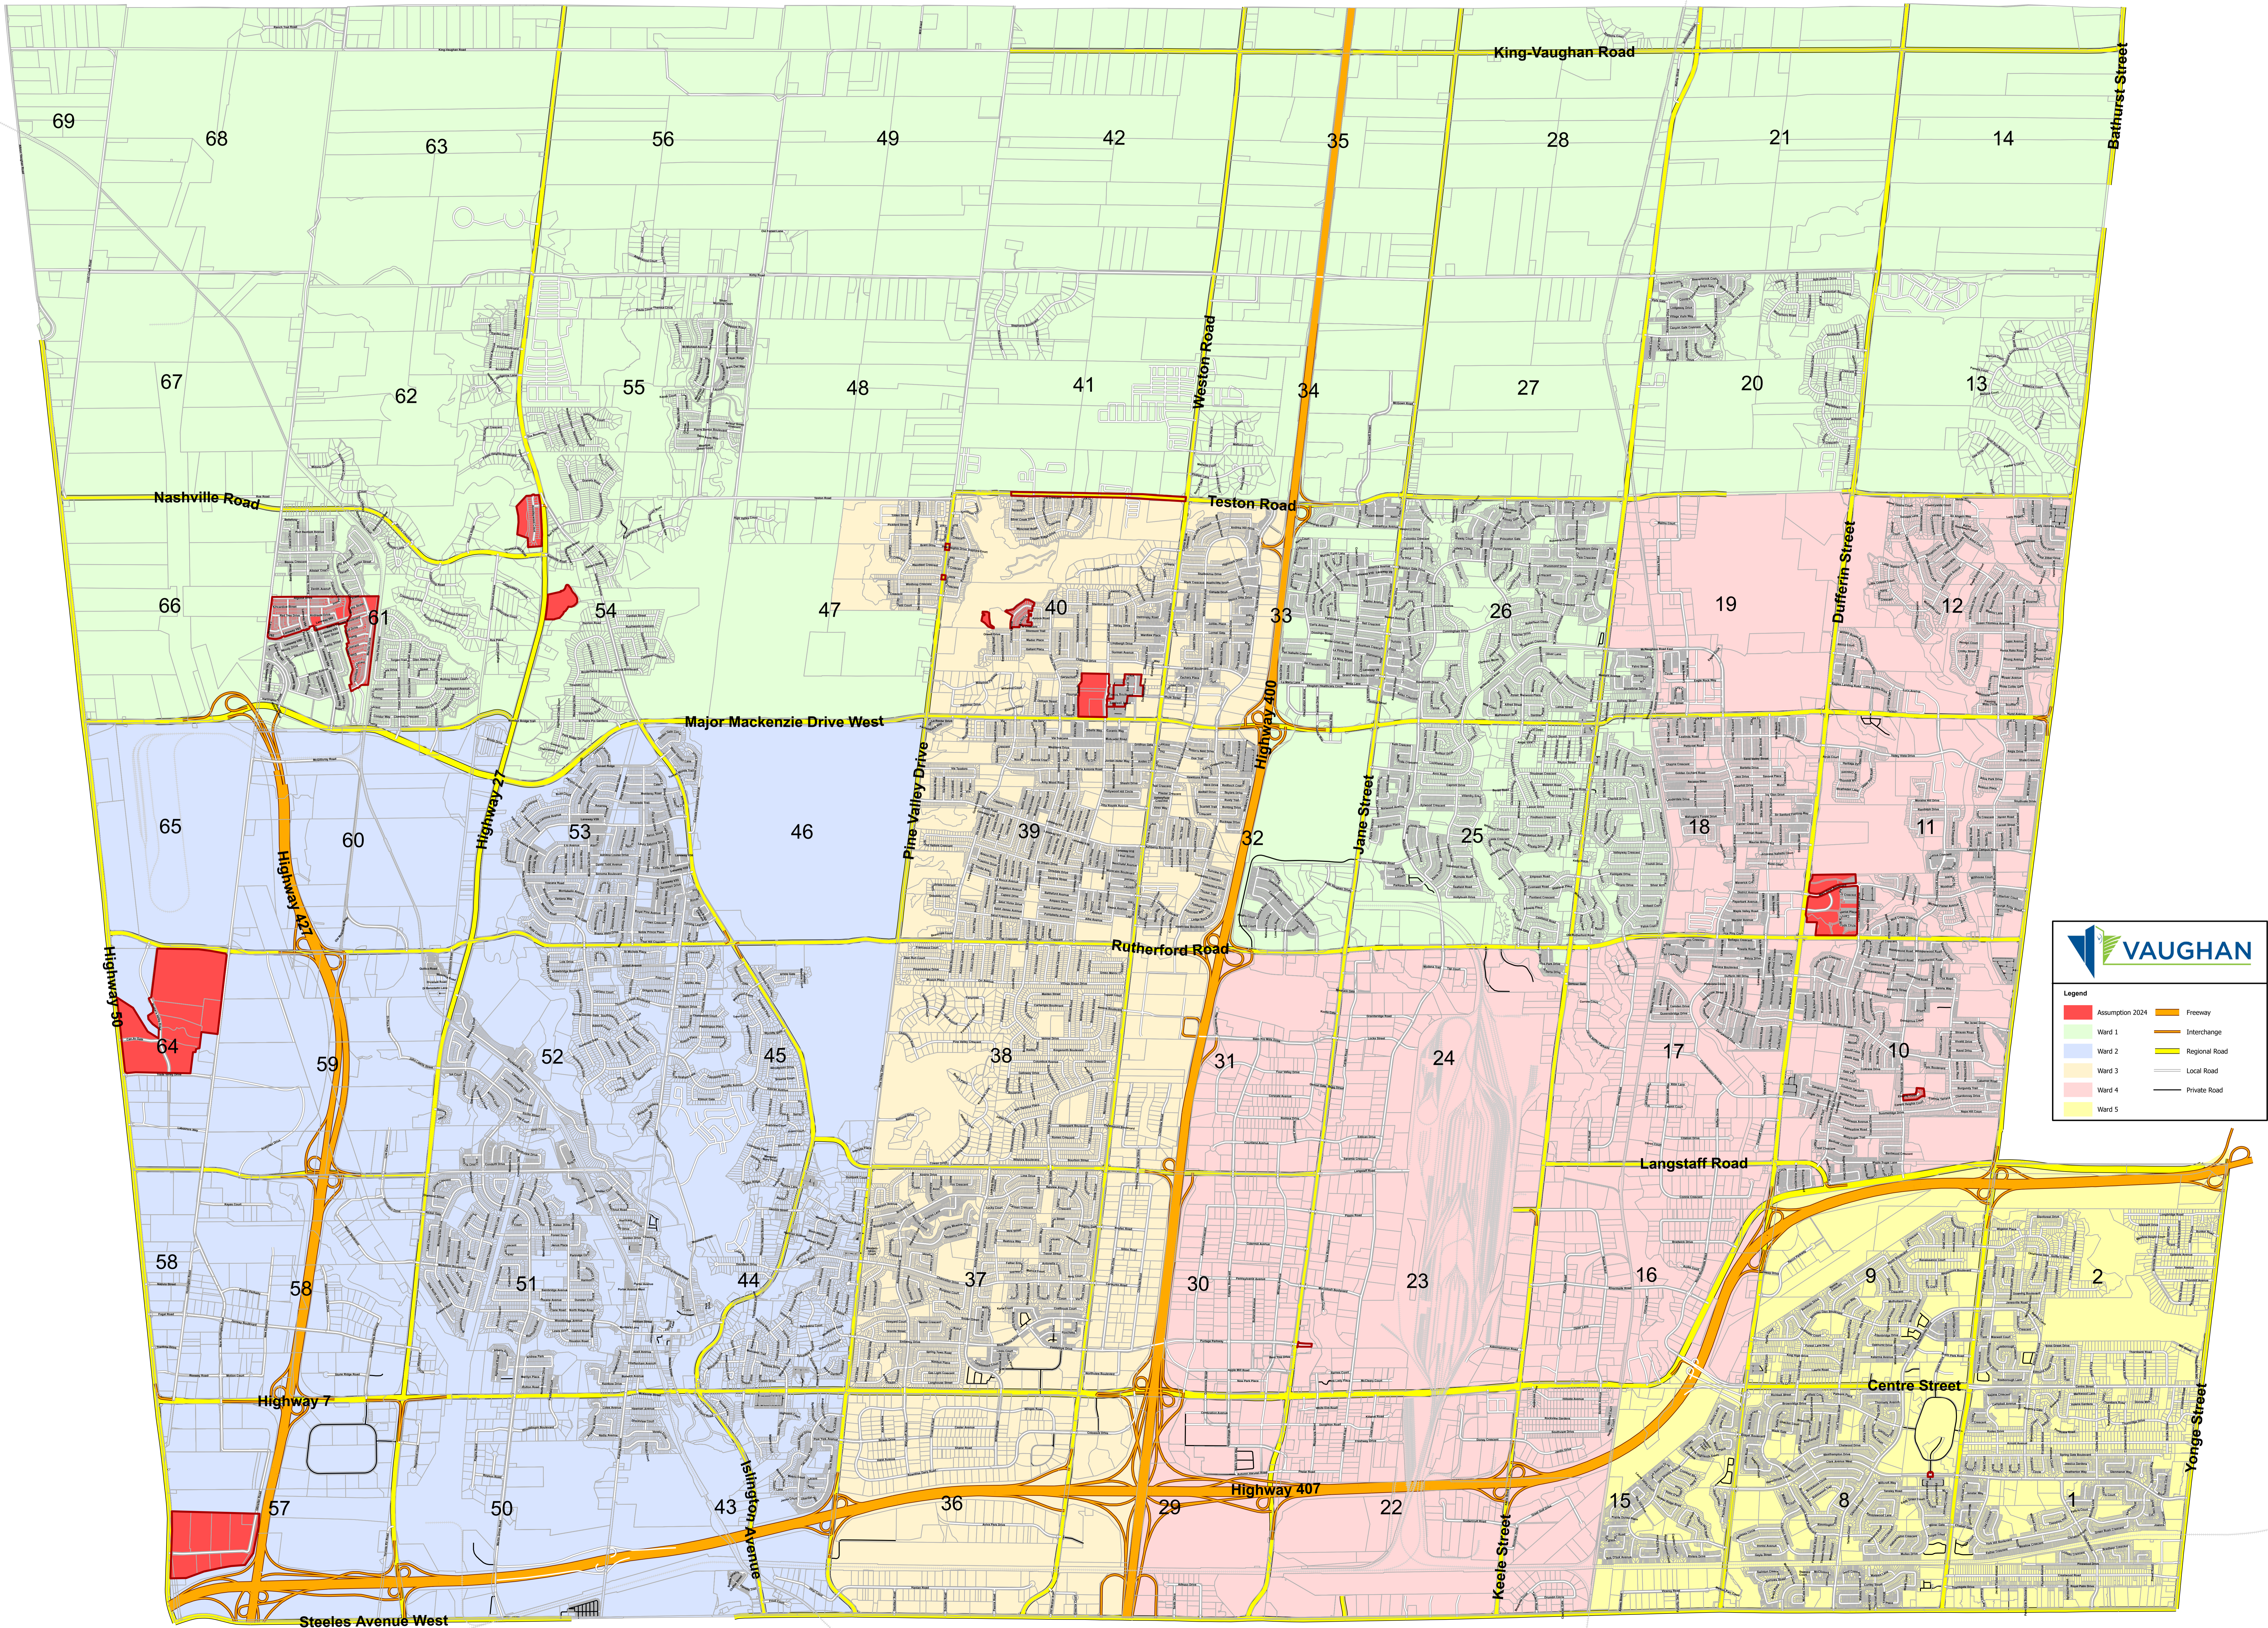

Attachment 4 - 2024 City Wide Assumption Map

VAUGHAN

Legend

- Assumption 2024
- Ward 1
- Ward 2
- Ward 3
- Ward 4
- Ward 5
- Freeway
- Interchange
- Regional Road
- Local Road
- Private Road