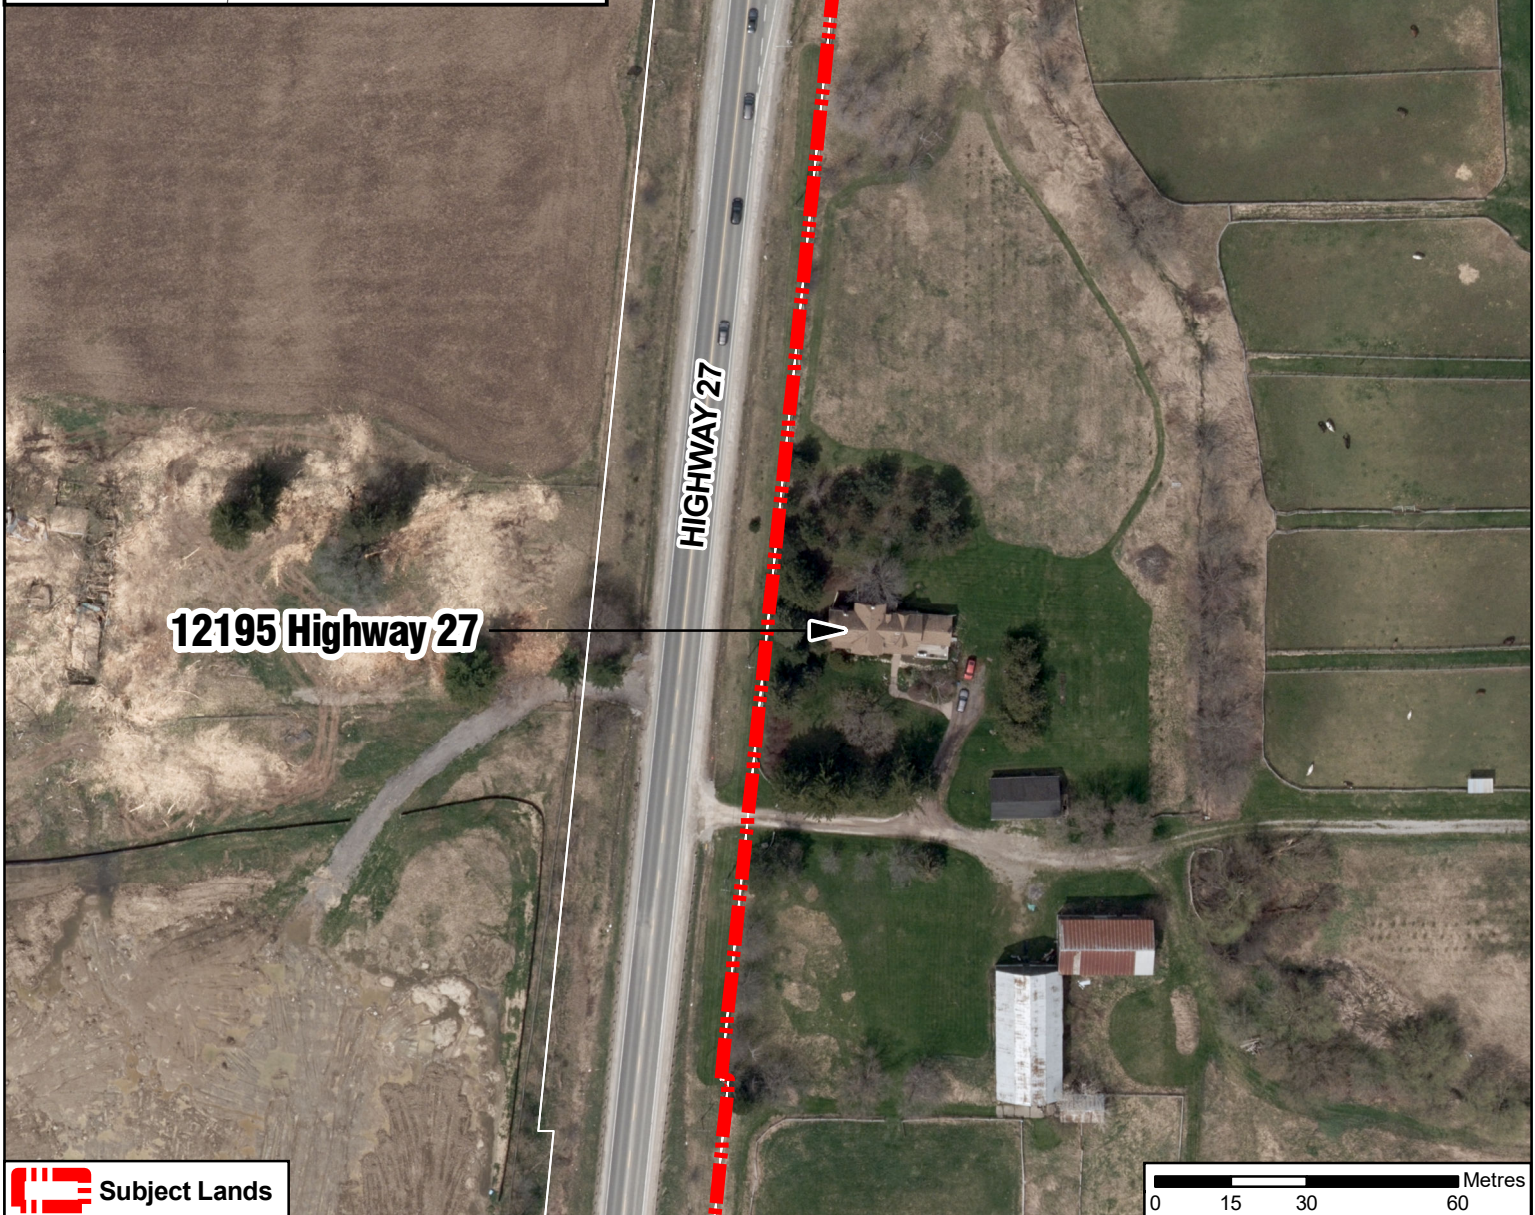

CONTEXT MAP

TOWNSHIP
OF KING

**Subject
Lands**

KING-VAUGHAN ROAD

HIGHWAY 27

12195 Highway 27

 Subject Lands

0 15 30 60 Metres

Location Map

Attachment

1

Location:
12195 Highway 27
Part of Lot 35, Concession 8

Date:
December 3, 2024

CONTEXT MAP

TOWNSHIP
OF KING

*Subject
Lands*

KING-VAUGHAN ROAD

HIGHWAY 27

KING-VAUGHAN ROAD

HIGHWAY 27

12195 Highway 27

-  Subject Lands
-  Heritage Attribute