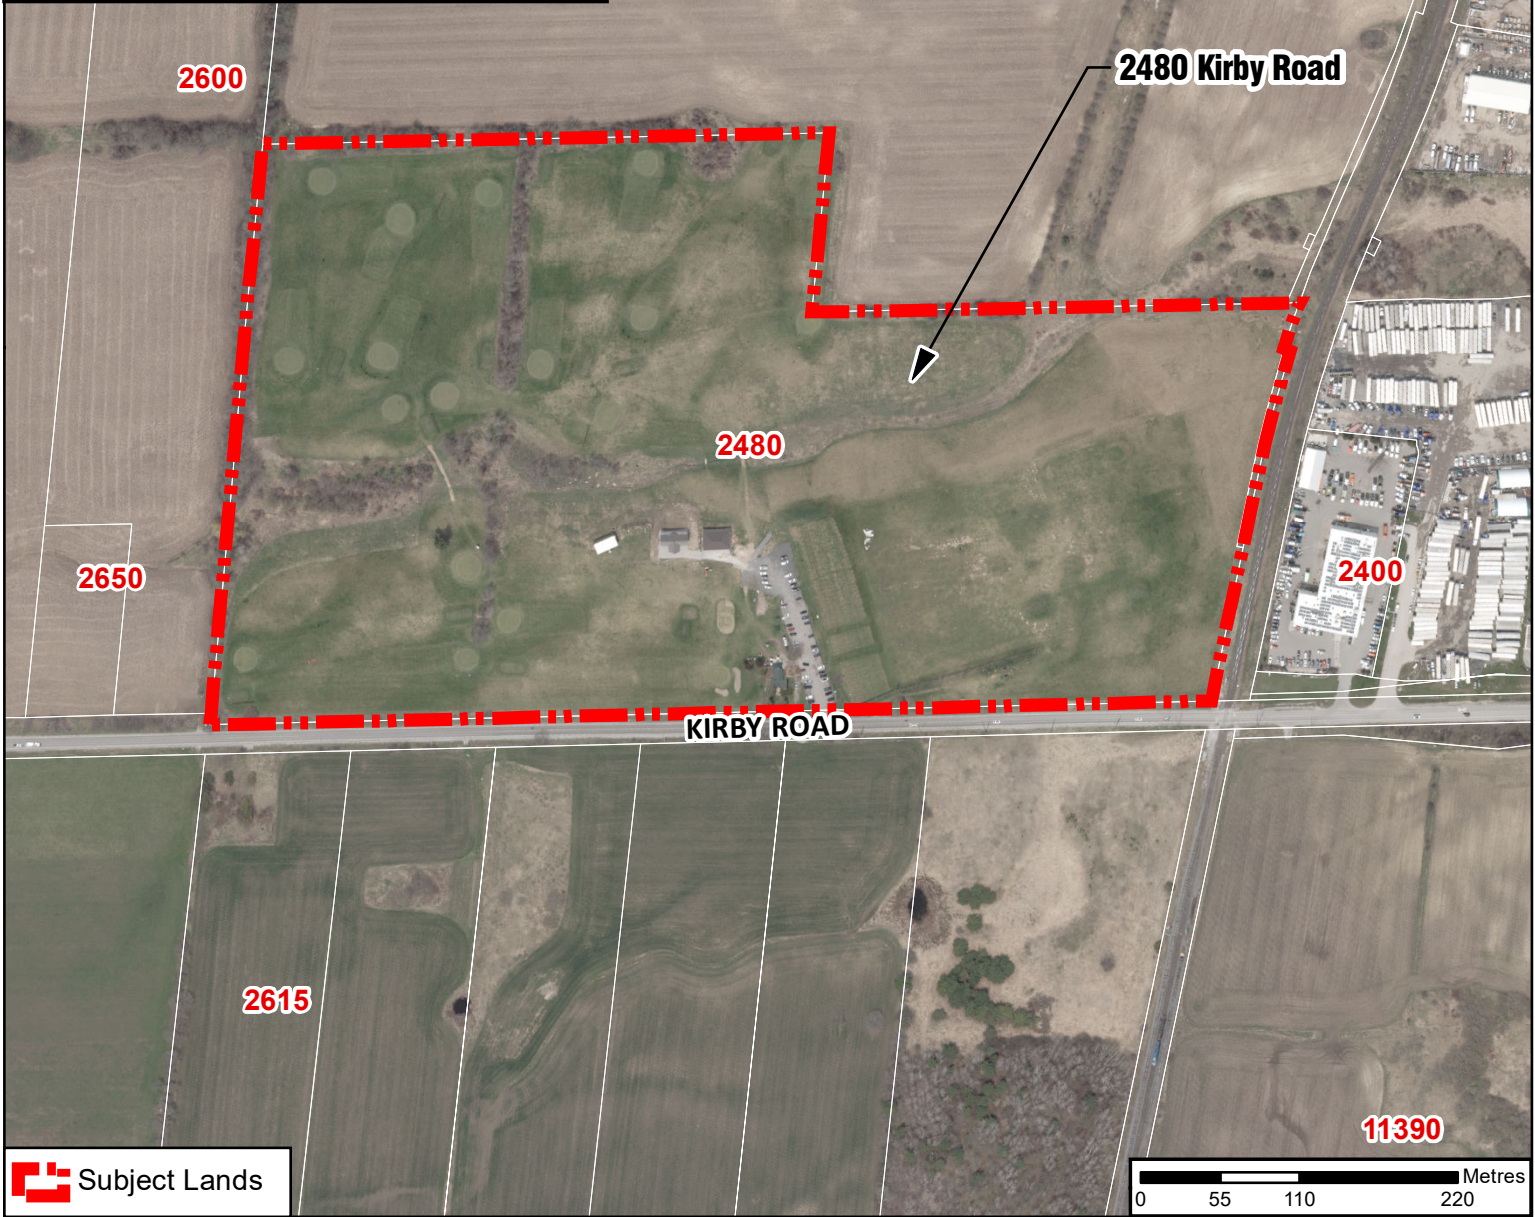

CONTEXT MAP

 Subject Lands

Location Map

LOCATION:
2480 Kirby Road
Part of Lot 31, Concession 4

Attachment

DATE:
November 5, 2024

1