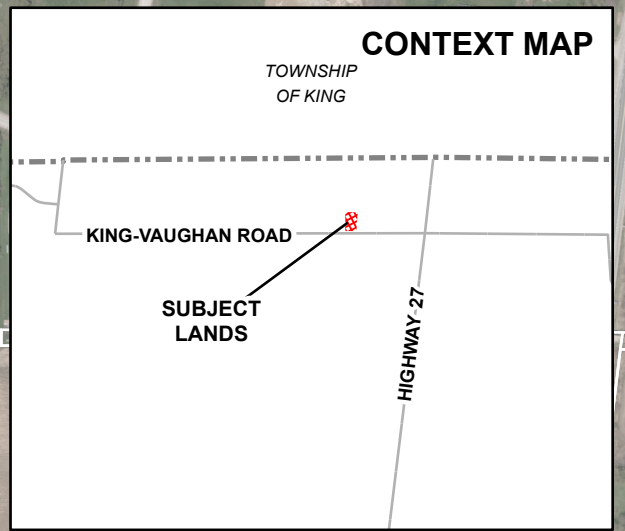

TOWNSHIP
OF KING

6120 KING-VAUGHAN ROAD

6300

6290

6100

12330

6120

KING-VAUGHAN ROAD

HIGHWAY 27

 Subject Lands

0 60 120 240
Metres

Location Map

LOCATION:
6120 King-Vaughan Road
Part of Lot 1, Concession 9

Attachment

DATE:
September 26, 2024

1