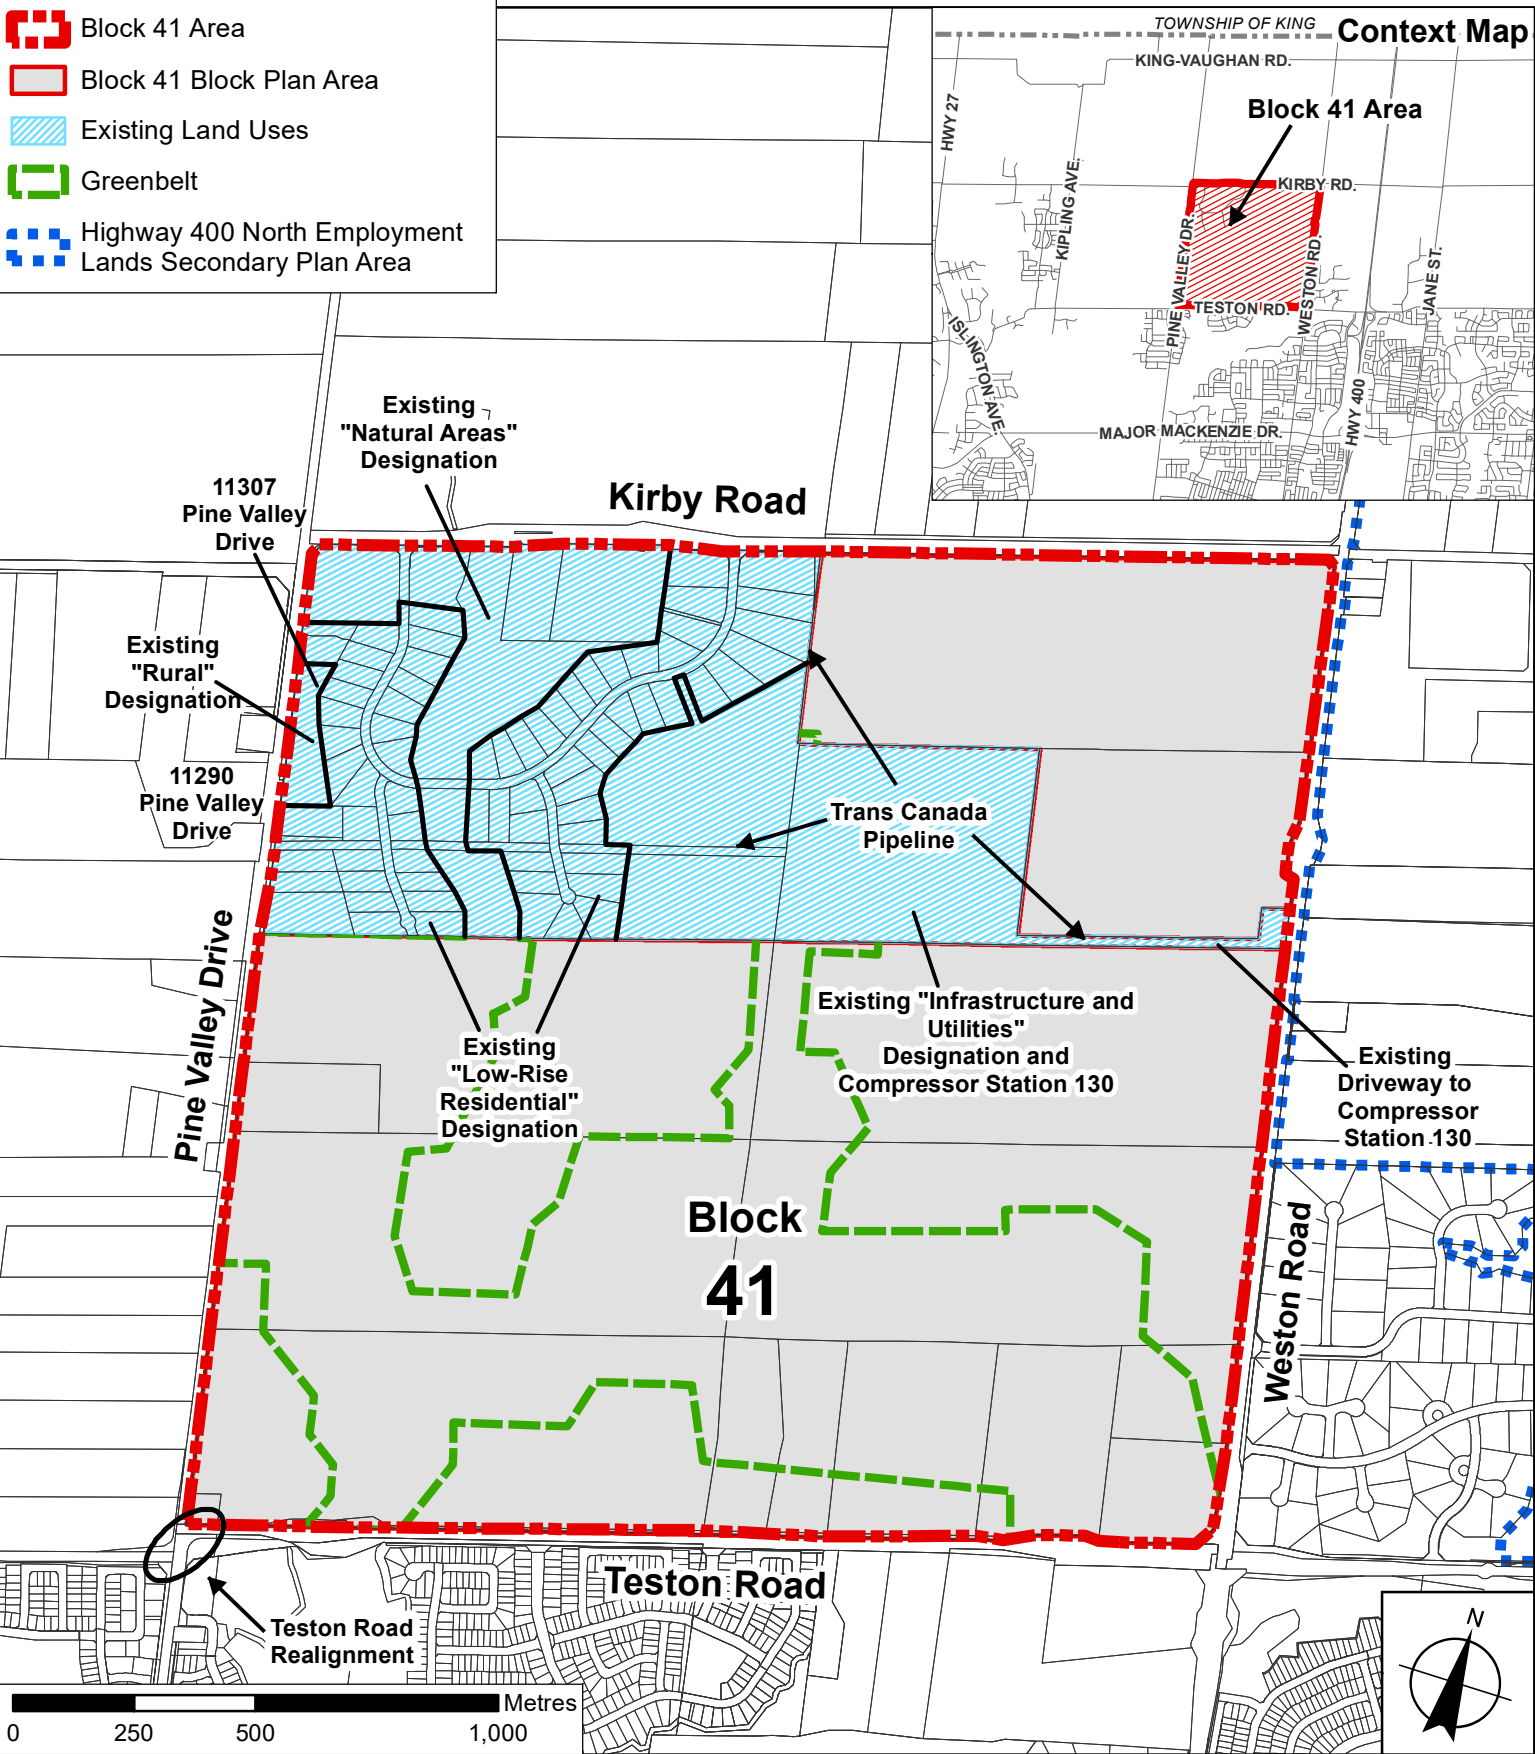

-  Block 41 Area
-  Block 41 Block Plan Area
-  Existing Land Uses
-  Greenbelt
-  Highway 400 North Employment Lands Secondary Plan Area

## Context and Location Map

**LOCATION:**  
Lots 26-30, Concession 6

**APPLICANT:**  
Block 41 Landowners Group

## Attachment

**FILE:**  
BL.41.2020

**DATE:**  
September 17, 2024