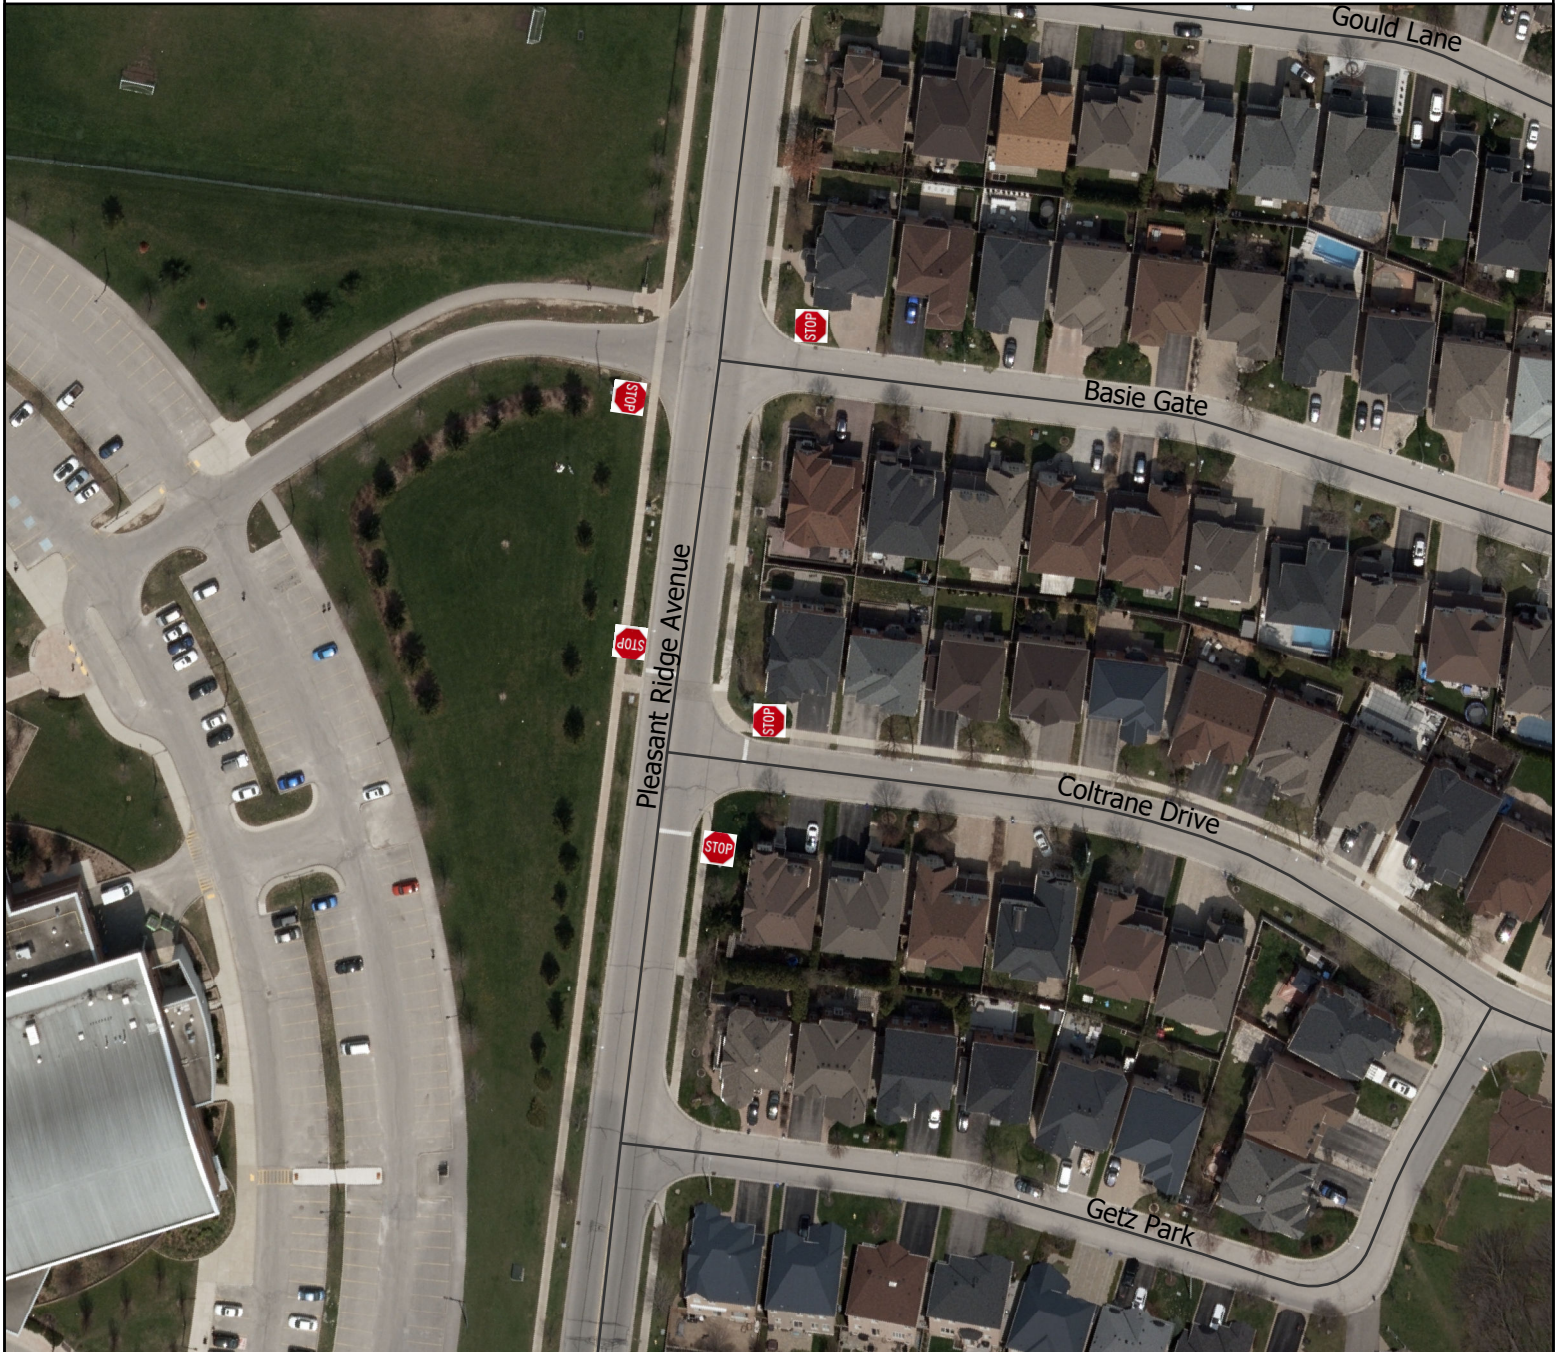

Attachment No. 1

LOCATION MAP - EXISTING CONDITIONS

LEGEND

ALL-WAY STOP CONTROL @ Pleasant Ridge Avenue/Coltrane Drive

Stop Control

TWO-WAY STOP CONTROL @ Pleasant Ridge/Basie Gate