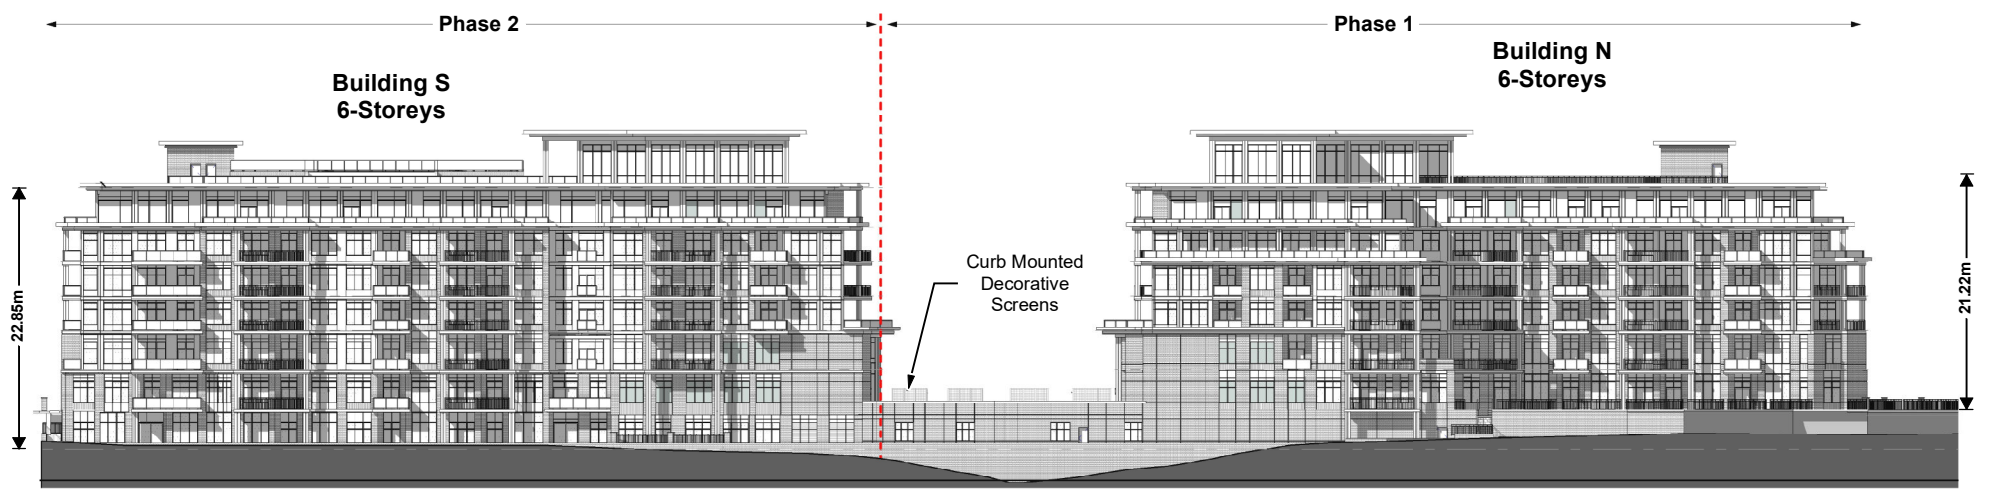

West Elevation - Facing Islington Avenue

East Elevation

Not to Scale

East and West Building Elevations

LOCATION:
 9681 and 9691 Islington Avenue
 Part of Lots 18 and 19, Concession 8

APPLICANT:
 Gatehollow Estates Inc.

Attachment
 FILE: Z.24.025
 RELATED FILE: DA.20.054
 DATE:
 September 10, 2024

3