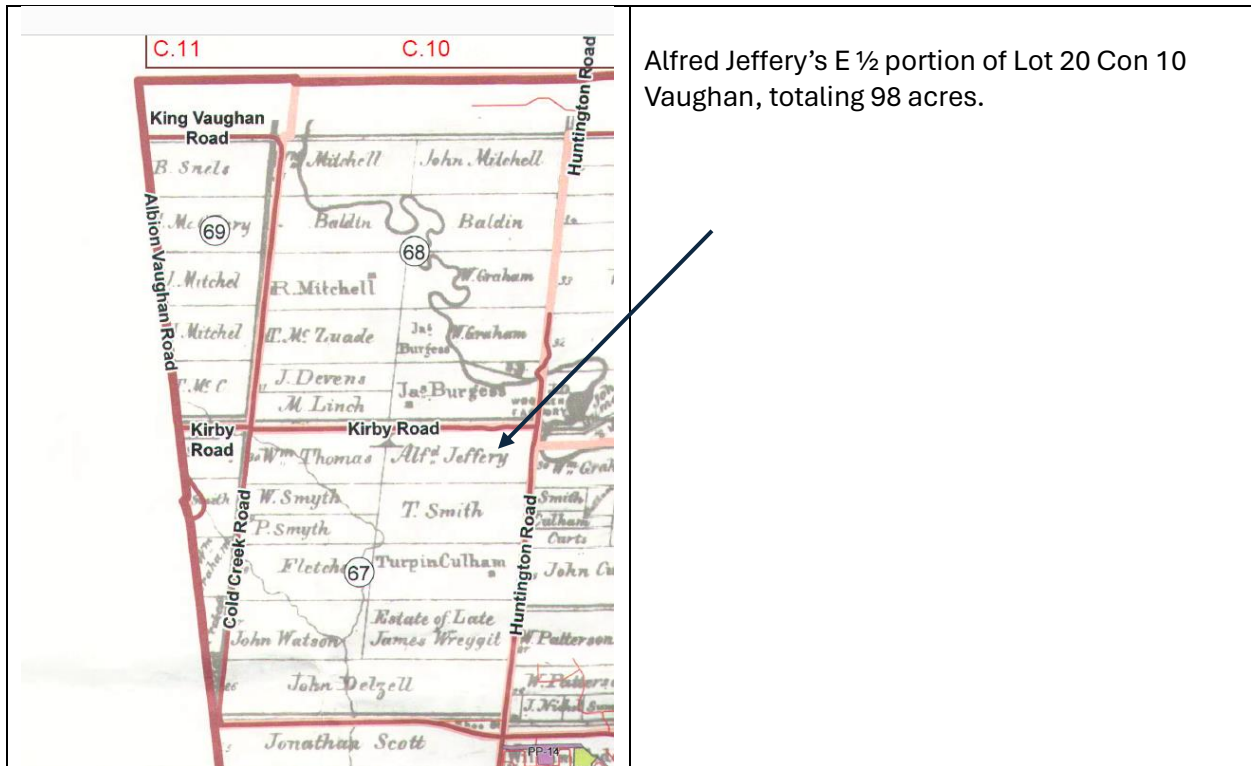

11420 Huntington Road.
PT E ½ LT 30 CON 10 Vaughan

ATTACHMENT 4 11420 HUNTINGTON ROAD

Maps

Alfred Jeffery's E ½ portion of Lot 20 Con 10 Vaughan, totaling 98 acres.

Benjamin Kaiser owned the property from 1874 until 1889. This is the 1878 Tremaine Map. Notice the top left corner of the Kaiser property is severed off. The property at this point totaled 88 acres.