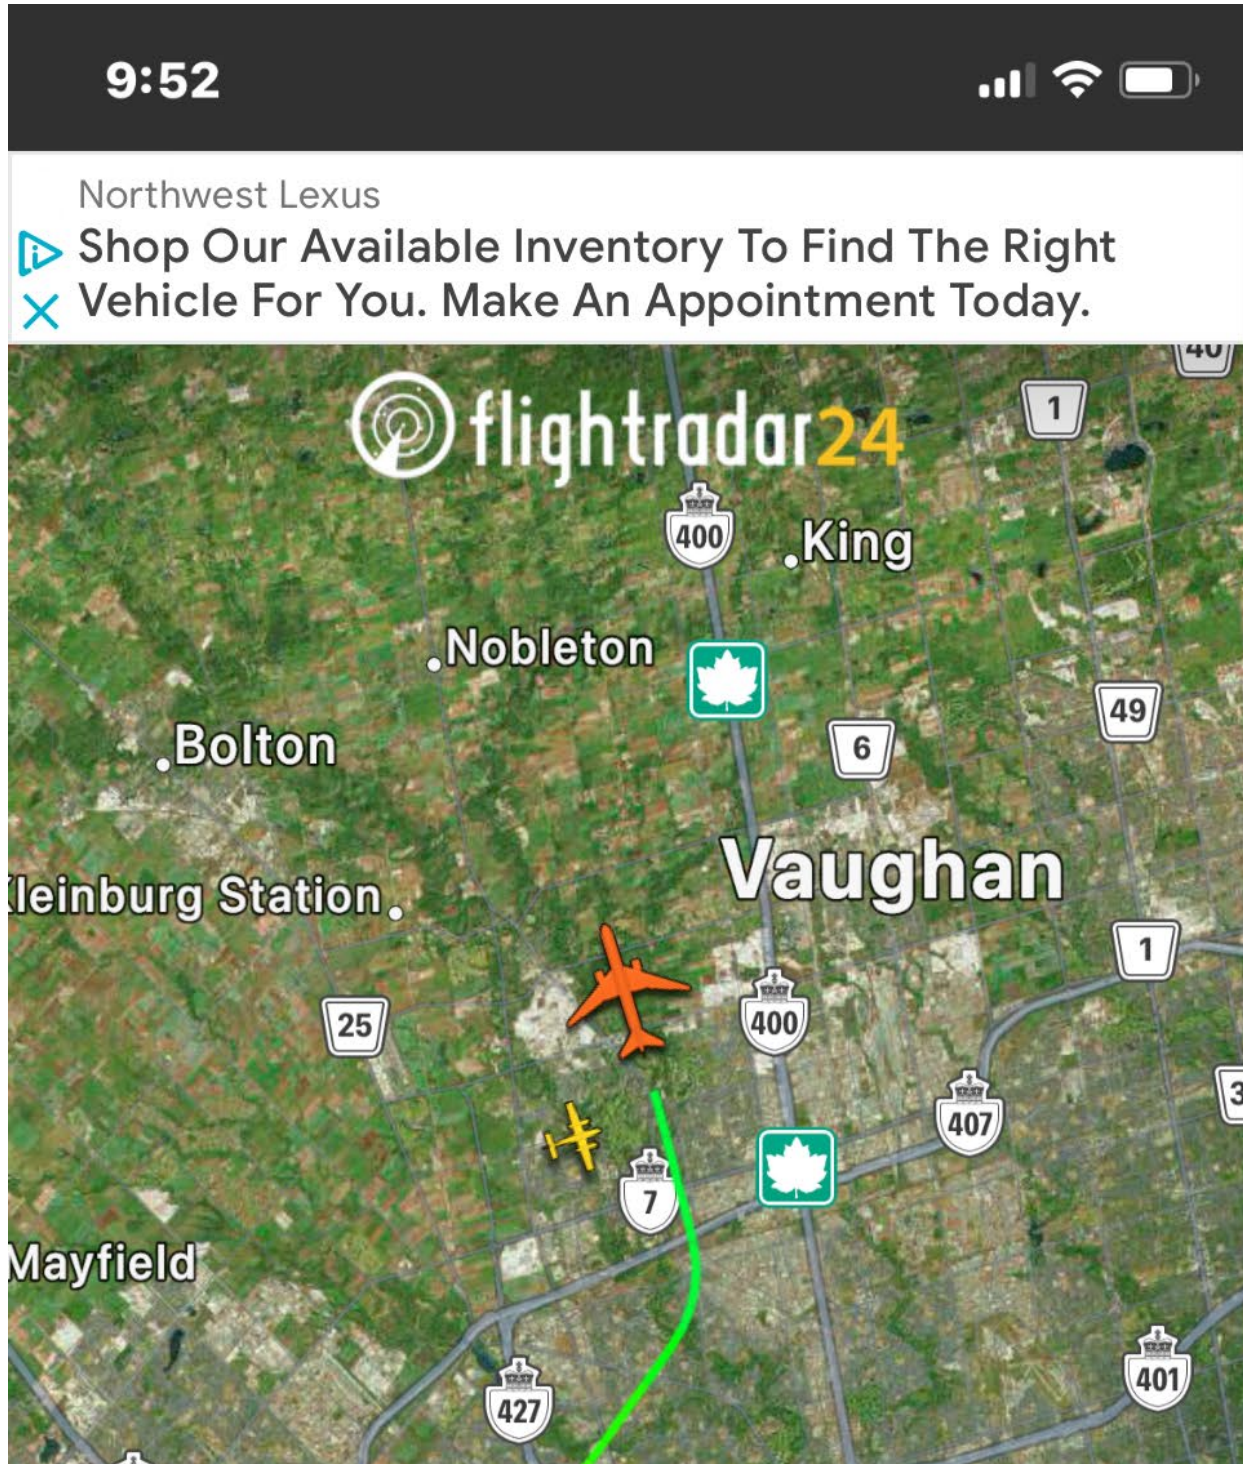

CSN422 CZ422 B77L
China Southern Cargo

© 1219qiuda

YYZ
TORONTO  **N/A**
NOT AVA...
Dep. 0:02 ago

BAROMETRIC A...
5,150 ft
GROUND SPEED
282 kts

Boeing 777-F

REG. B-20EN

 3D view
  Route
  More info
  Follow
  Share