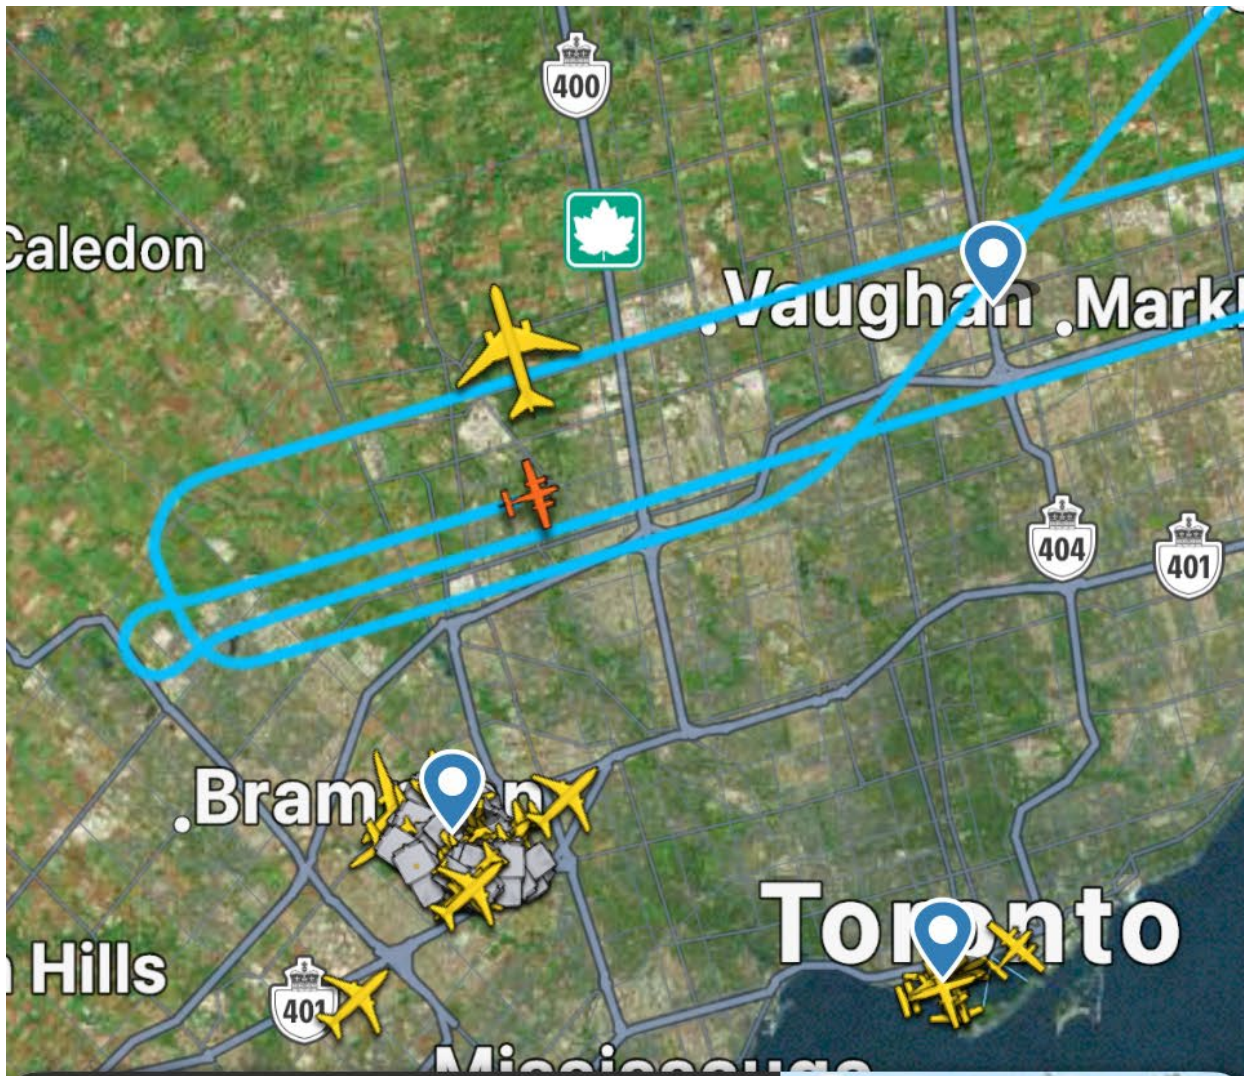

CFBSX C414
Private owner

© Guy Langlois

YTA **N/A**
PEMBROKE NOT AVA...
Dep. 1:38 ago

BAROMETRIC A...
13,875 ft
GROUND SPEED
169 kts

Cessna 414

REG. C-FBSX