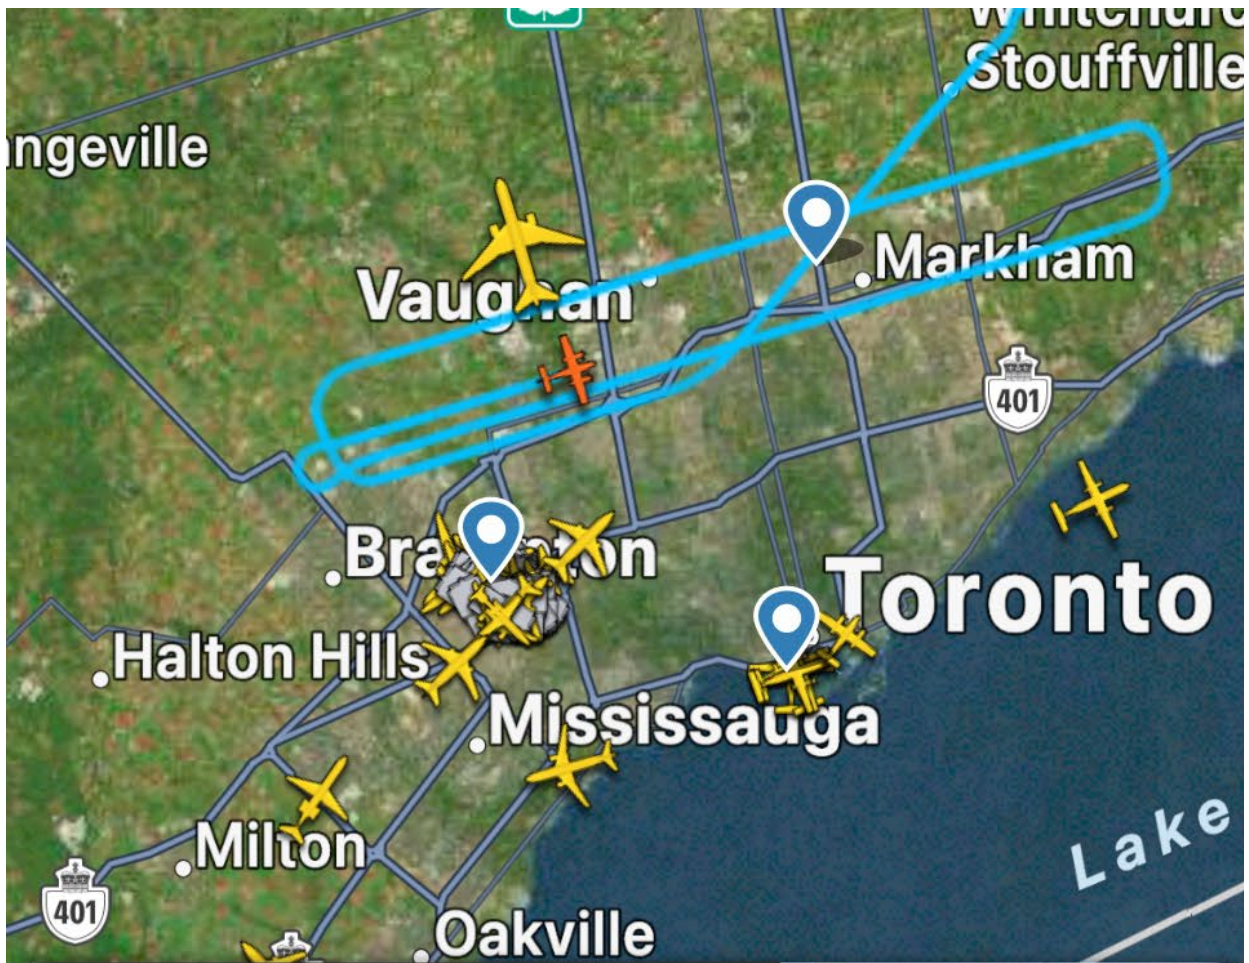

CFBSX C414

Private owner