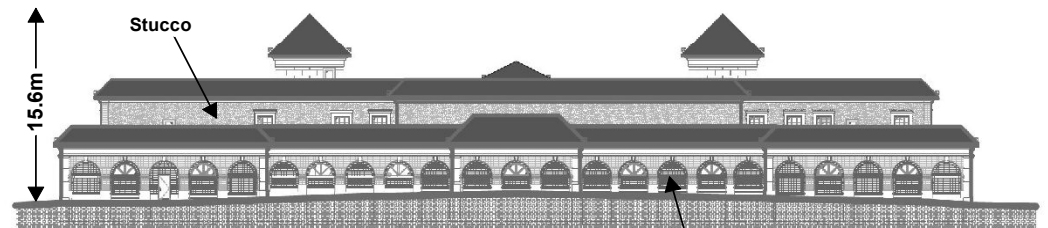

**West (Front) Elevations - Facing Jane Street**

Exterior Glazed Doors  
Exterior Glazed Windows

**South Elevations**

Painted Steel Doors  
Overhead Doors

**North Elevations**

Stone Column Facade

**East (Rear) Elevations**

Brick Veneer

# Building Elevations

**LOCATION:**  
7241 Jane Street  
Part of Lots 2 and 3, Concession 4

**APPLICANT:**  
Mount Pleasant Group of Cemeteries