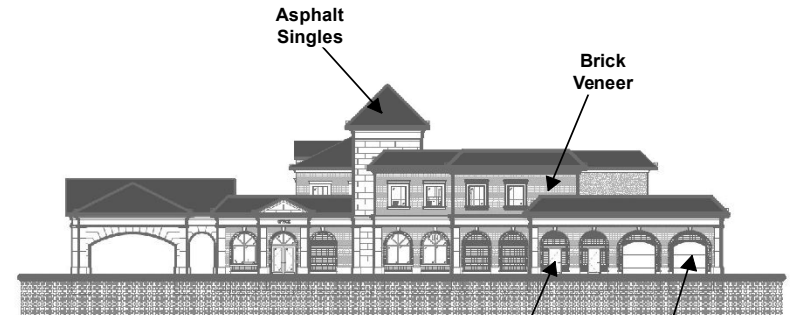

**West (Front) Elevations - Facing Jane Street**

Exterior Glazed Doors  
Exterior Glazed Windows

**South Elevations**

Painted Steel Doors  
Overhead Doors

**North Elevations**

Stone Column Facade

**East (Rear) Elevations**

# Building Elevations

**LOCATION:**  
7241 Jane Street  
Part of Lots 2 and 3, Concession 4

**APPLICANT:**  
Mount Pleasant Group of Cemeteries