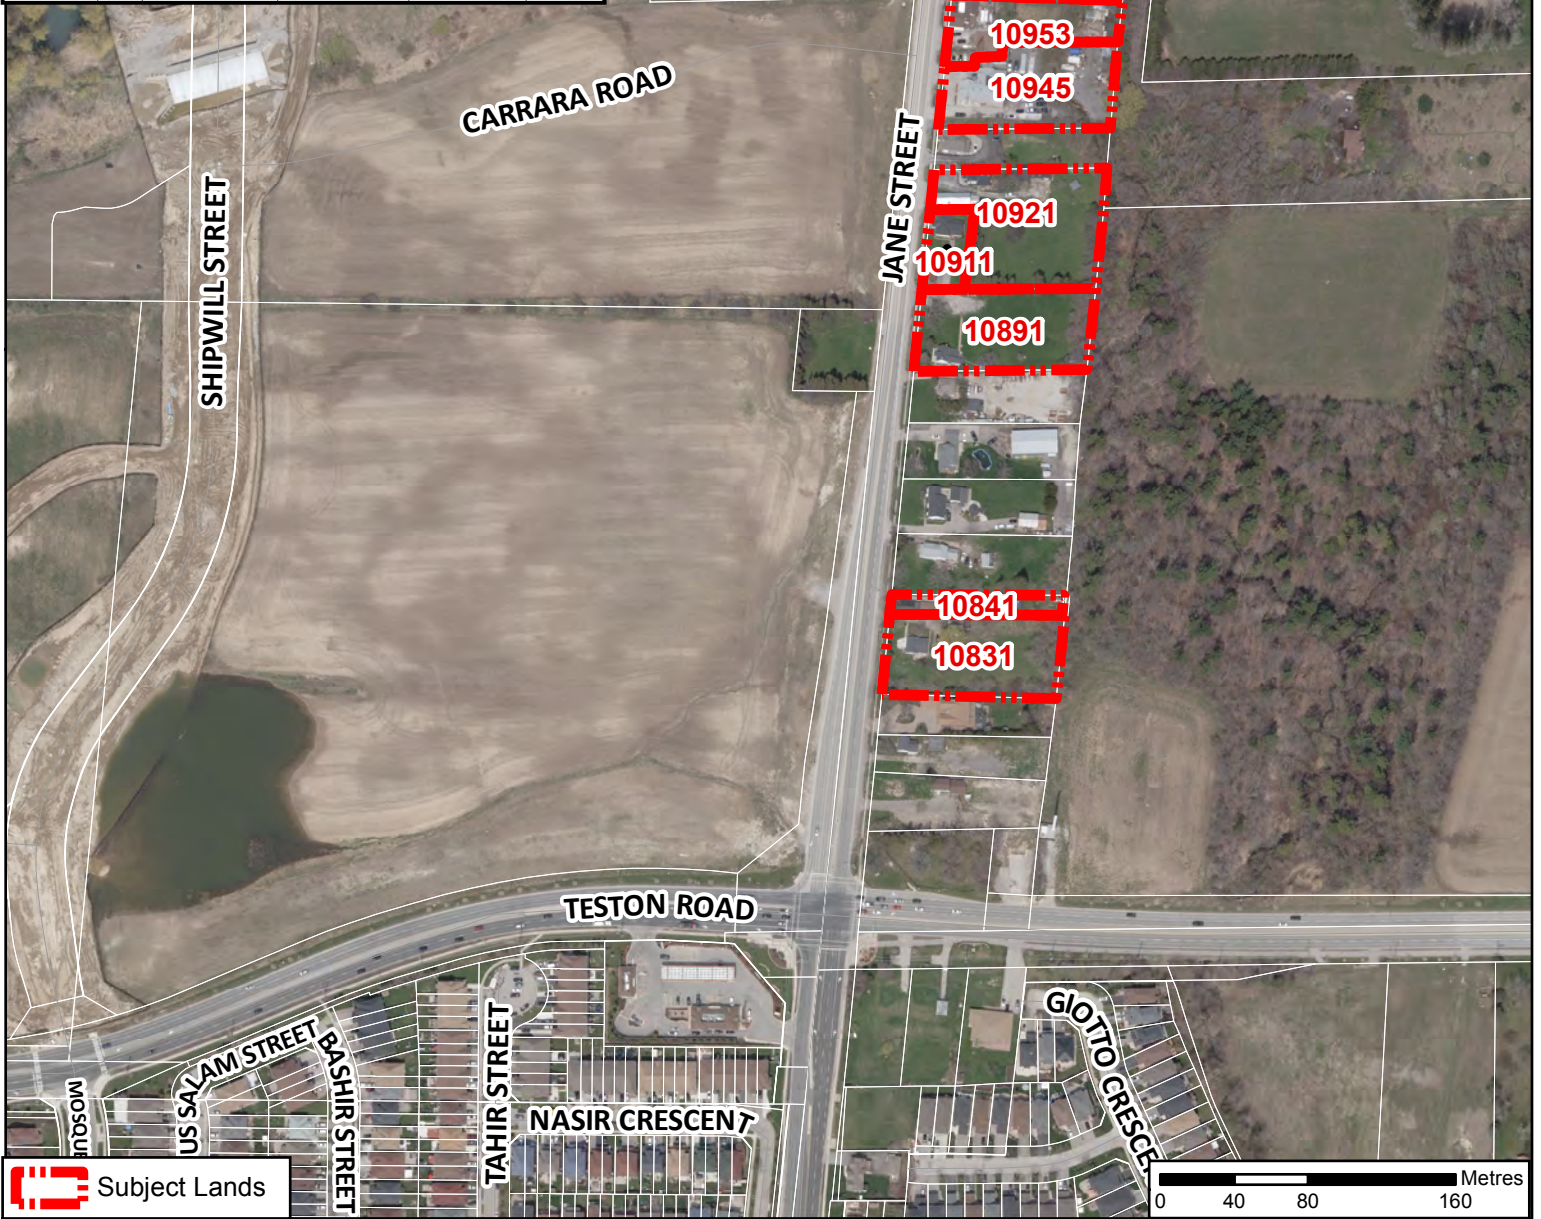

Location Map - 10831 Jane Street

Location:
10831 Jane Street
Part of Lot 26, Concession 4

Attachment

DATE:
March 13, 2024 **1**

CONTEXT MAP

Location Map- Teston Village

Attachment

DATE:
March 13, 2024

1

LOCATION:
Part of Lots 26 and 27, Concession 4