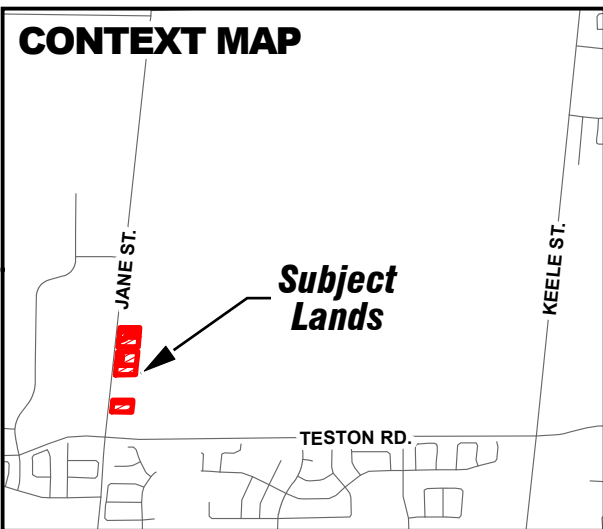

Location Map - 10831 Jane Street

Location:
10831 Jane Street
Part of Lot 26, Concession 4

Attachment

DATE:
March 13, 2024 **1**

CONTEXT MAP

Location Map- Teston Village

Attachment

DATE:
March 13, 2024

1

LOCATION:
Part of Lots 26 and 27, Concession 4