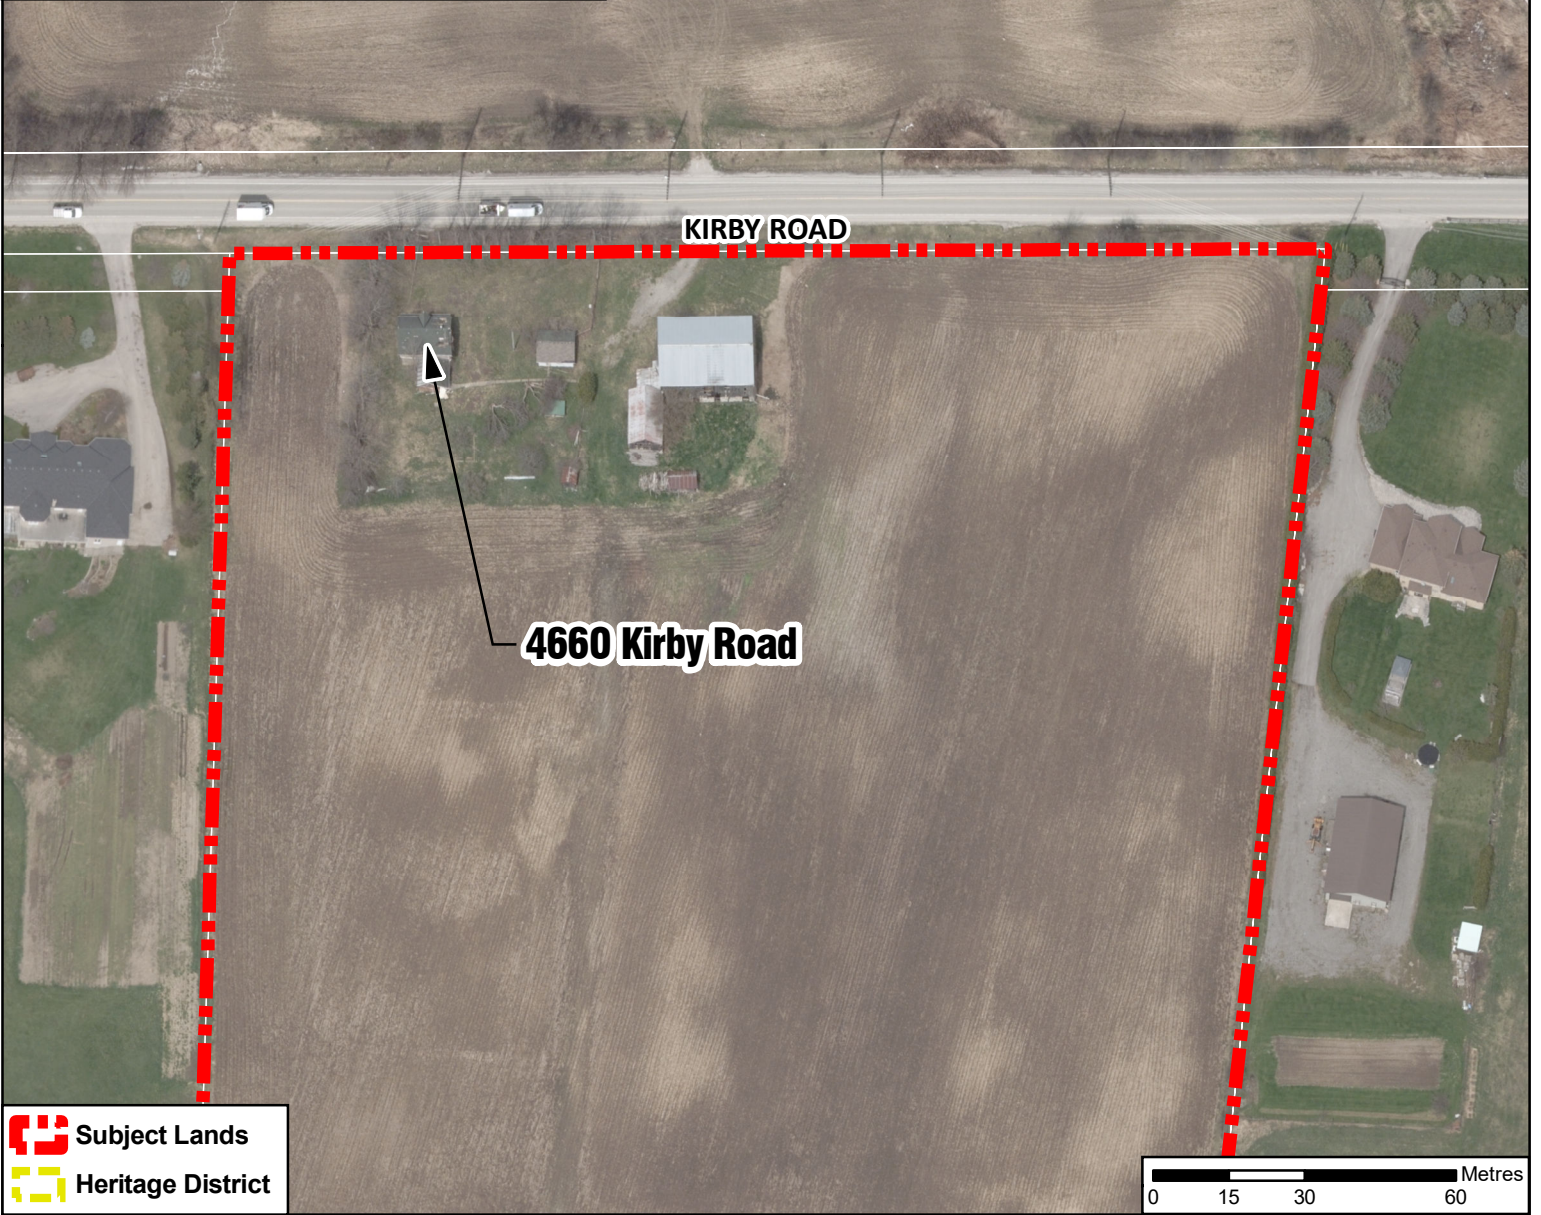

CONTEXT MAP

 Subject Lands
 Heritage District

Location Map

Location:
4660 Kirby Road
Part 1, Plan 65R-40076
Part of Lot 30, Concession 7

Attachment

1

Date:
April 24, 2024