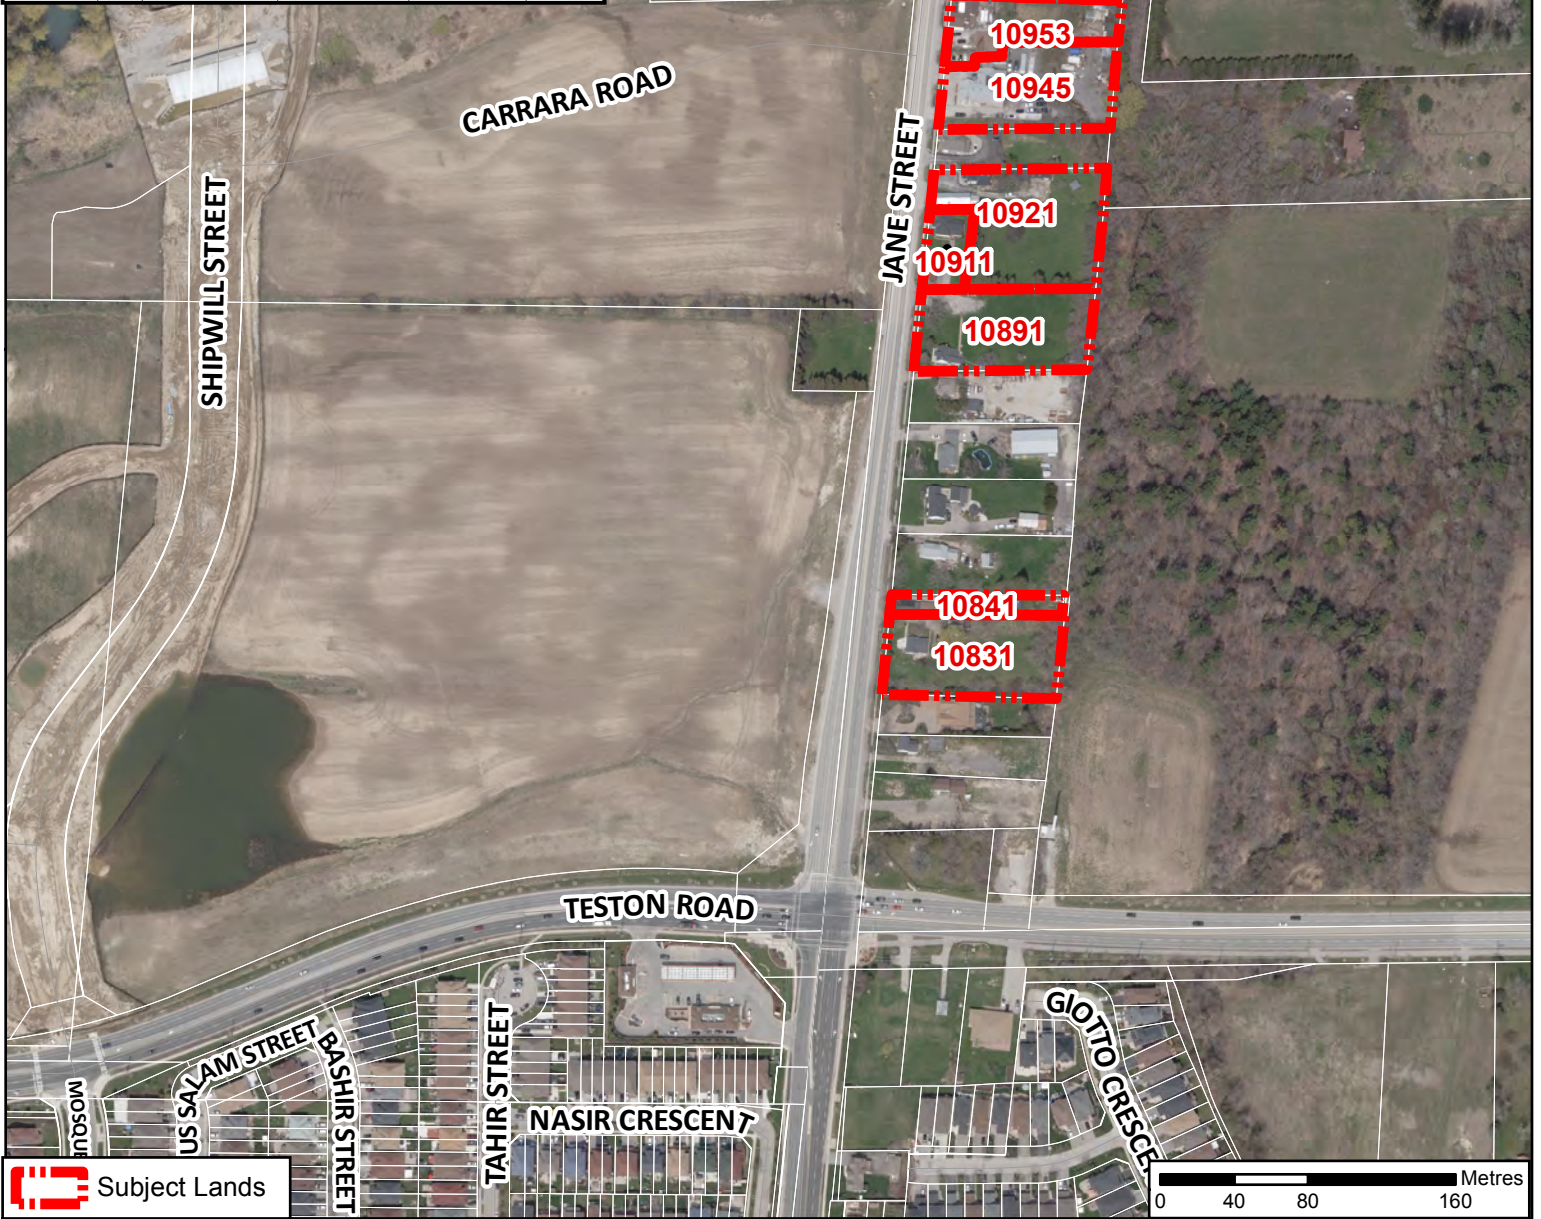

Location Map - 10891 Jane Street

Location:
10891 Jane Street
Part of Lot 26, Concession 4

Attachment

DATE:
March 13, 2024

1

CONTEXT MAP

Location Map- Teston Village

Attachment

DATE:
March 13, 2024

1

LOCATION:
Part of Lots 26 and 27, Concession 4