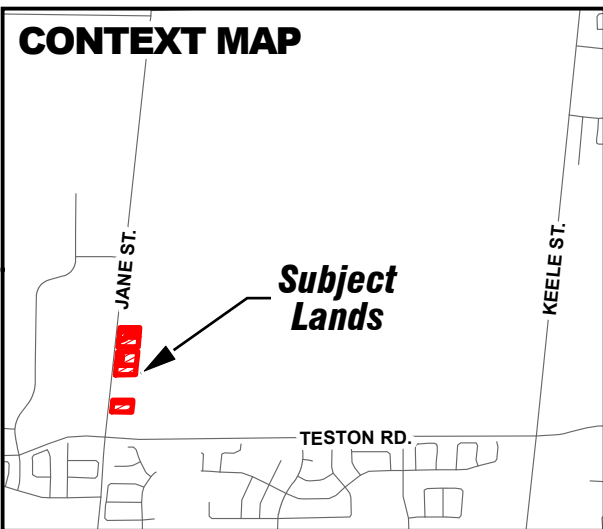

Location Map - 10891 Jane Street

Location:
10891 Jane Street
Part of Lot 26, Concession 4

Attachment

DATE:
March 13, 2024

1

CONTEXT MAP

Location Map- Teston Village

Attachment

DATE:
March 13, 2024

1

LOCATION:
Part of Lots 26 and 27, Concession 4