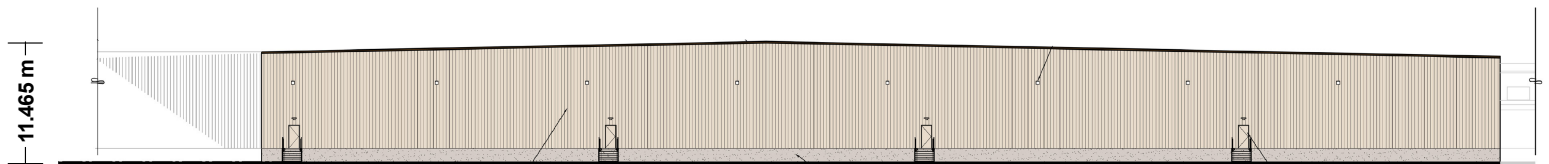

Overall North Elevation

Vertical Metal Shadow Wall Panel - "Cool Birch White"

North Elevation

Overall South Elevation

South Elevation Phase 1

Vertical Metal Sales Wall Panel - "Mystique Plus"

Horizontal Metal Sales Wall Panel - "Metallic Champagne"

Accent Channel - "Safety Red"

South Elevation Phase 2 Future

Not to Scale

North and South Building Elevations

LOCATION:
55, 99, 100, and 111 Line Drive
Part of Lots 11, 12, and 13, Concession 9

APPLICANT:
Costco Wholesale Corporation