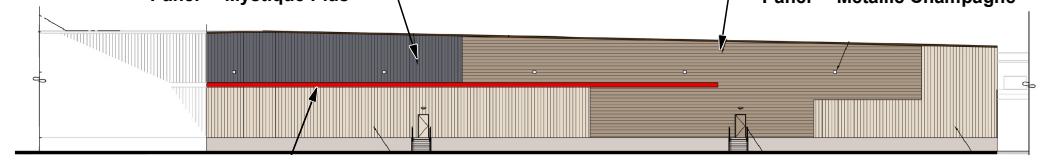

Overall North Elevation

Vertical Metal Shadow Wall Panel - "Cool Birch White"

North Elevation

Overall South Elevation

South Elevation Phase 1

Vertical Metal Sales Wall Panel - "Mystique Plus"

Horizontal Metal Sales Wall Panel - "Metallic Champagne"

Accent Channel - "Safety Red"

South Elevation Phase 2 Future

Not to Scale

North and South Building Elevations

LOCATION:
55, 99, 100, and 111 Line Drive
Part of Lots 11, 12, and 13, Concession 9

APPLICANT:
Costco Wholesale Corporation