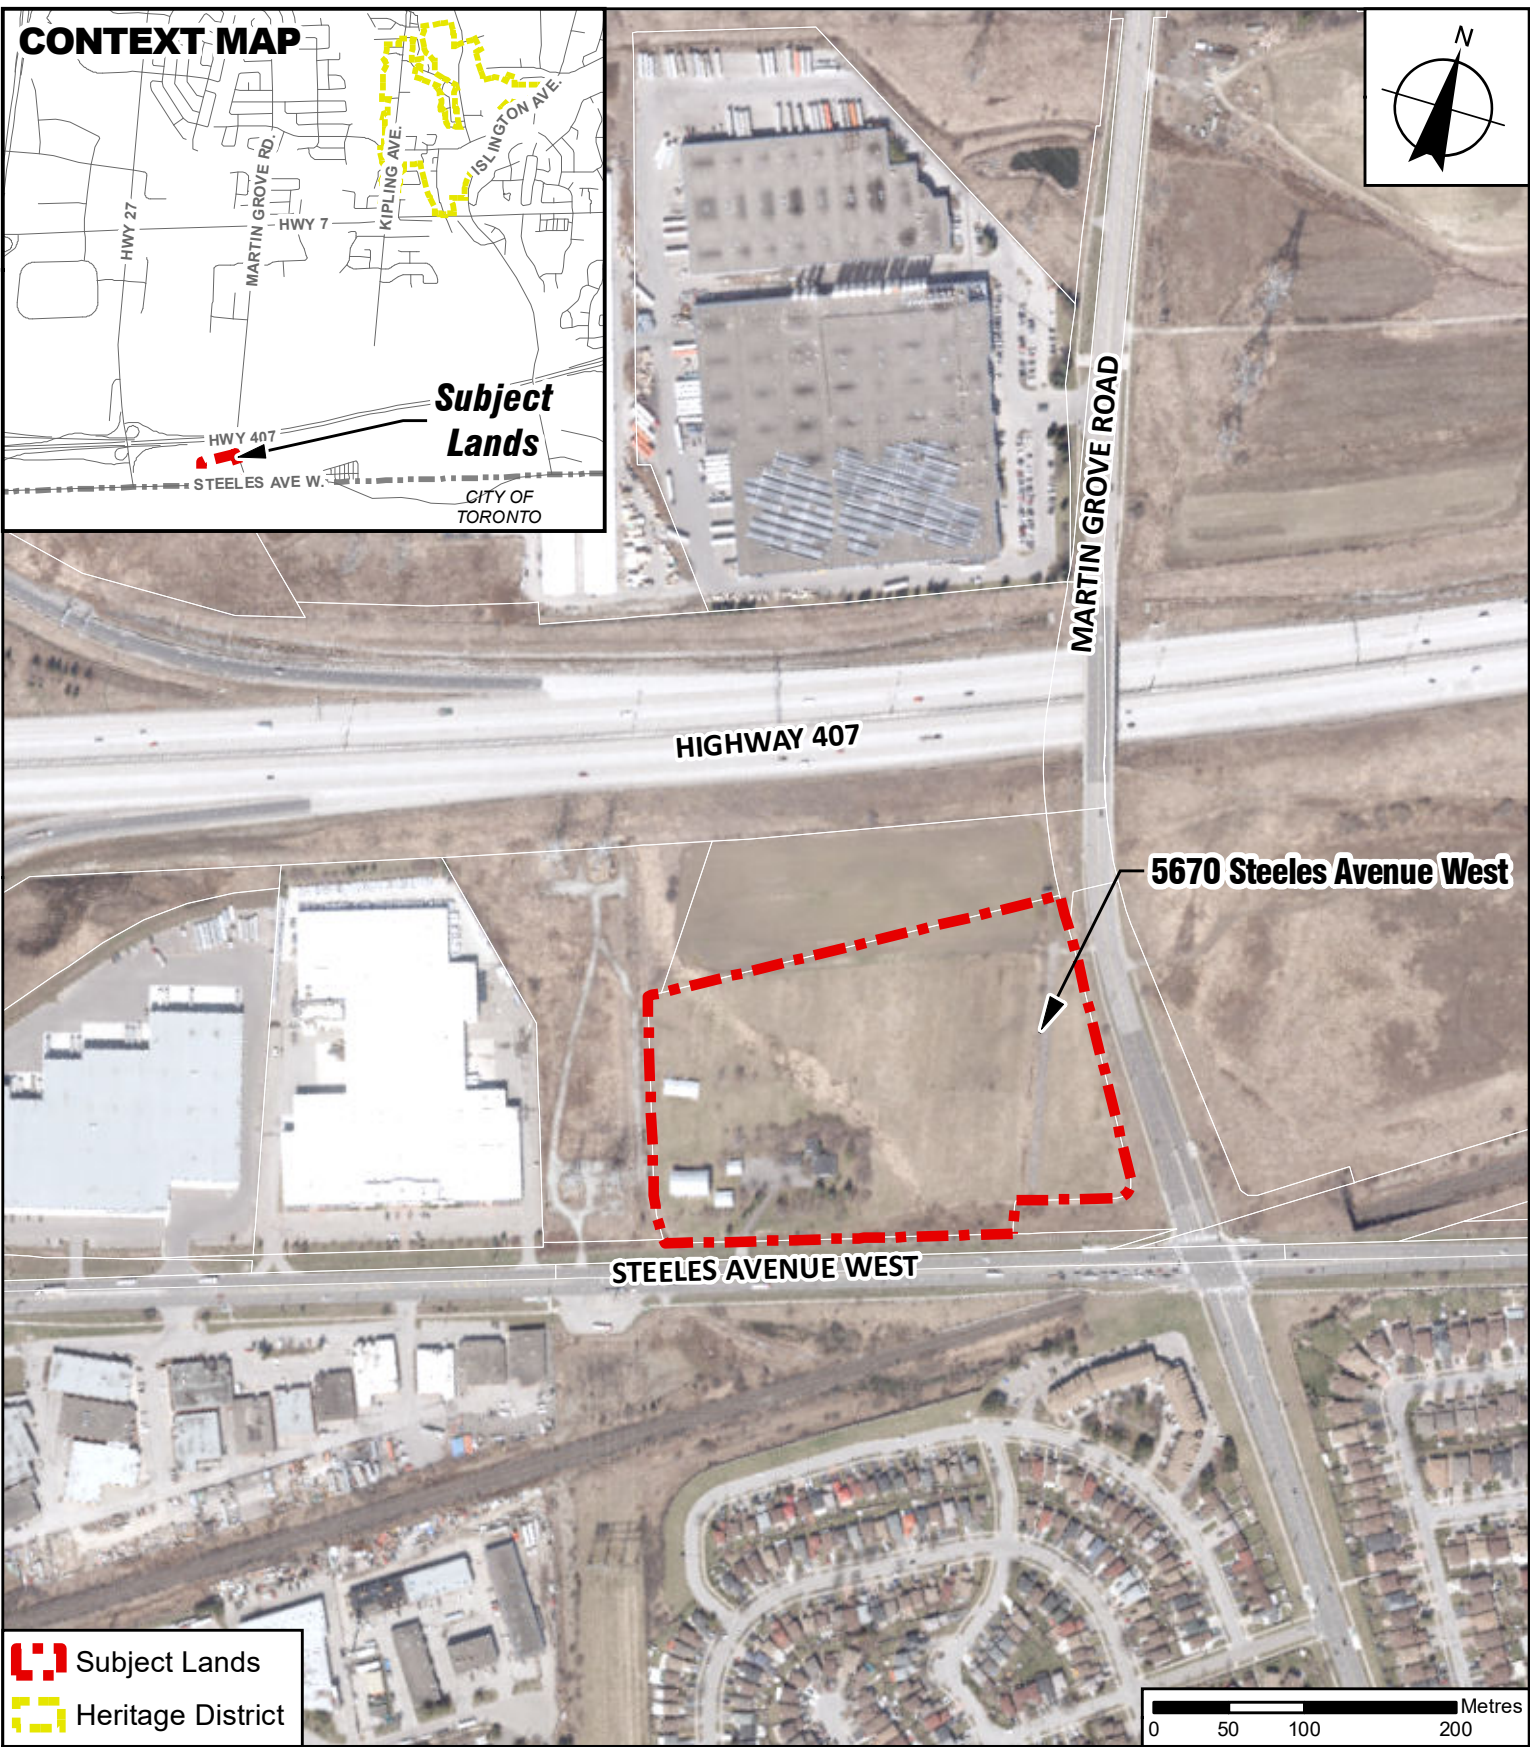

# CONTEXT MAP

**Subject Lands**

CITY OF TORONTO

-  Subject Lands
-  Heritage District

# Location Map

**LOCATION:**  
5670 Steeles Avenue West  
Part of Lot 1, Concession 8