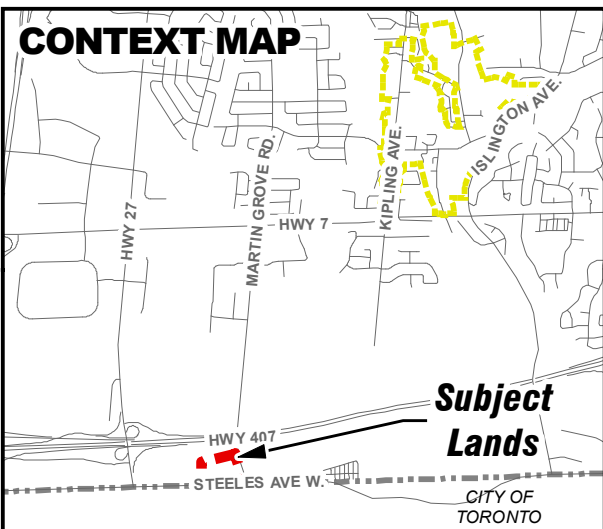

# CONTEXT MAP

**Subject Lands**

CITY OF TORONTO

-  Subject Lands
-  Heritage District

# Location Map

**LOCATION:**  
5670 Steeles Avenue West  
Part of Lot 1, Concession 8