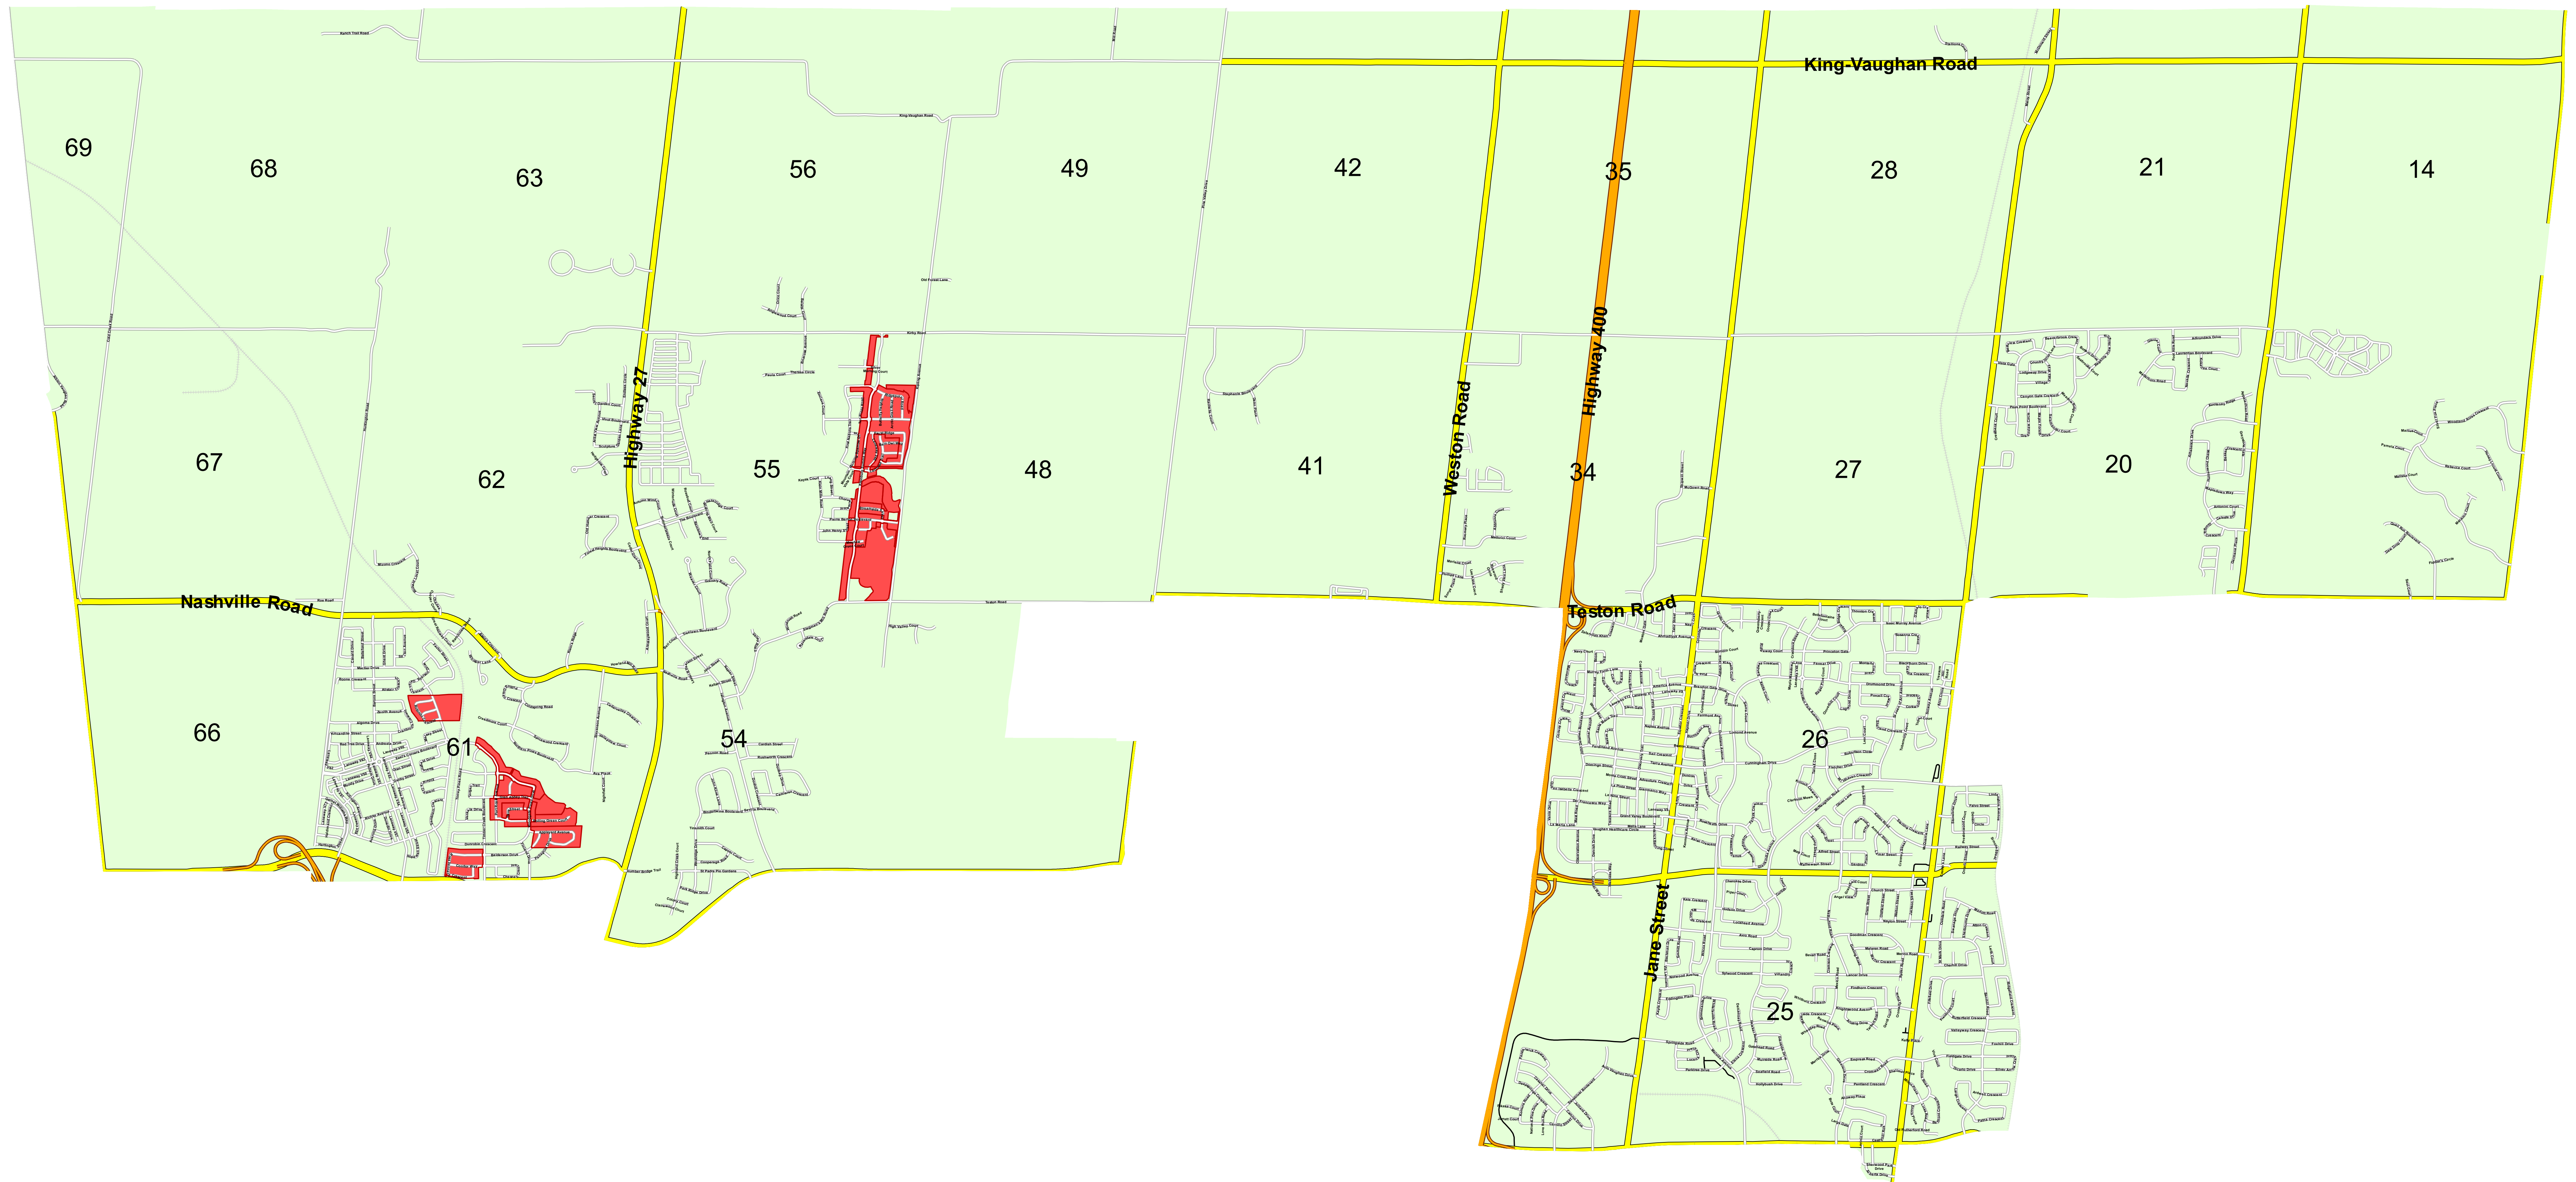

Attachment 4 - 2023 Ward 1 Assumption Map

VAUGHAN

Legend

ASSUMPTION 2023	Freeway
Ward 1	Interchange
Ward 2	Regional Road
Ward 3	Local Road
Ward 4	Private Road
Ward 5	