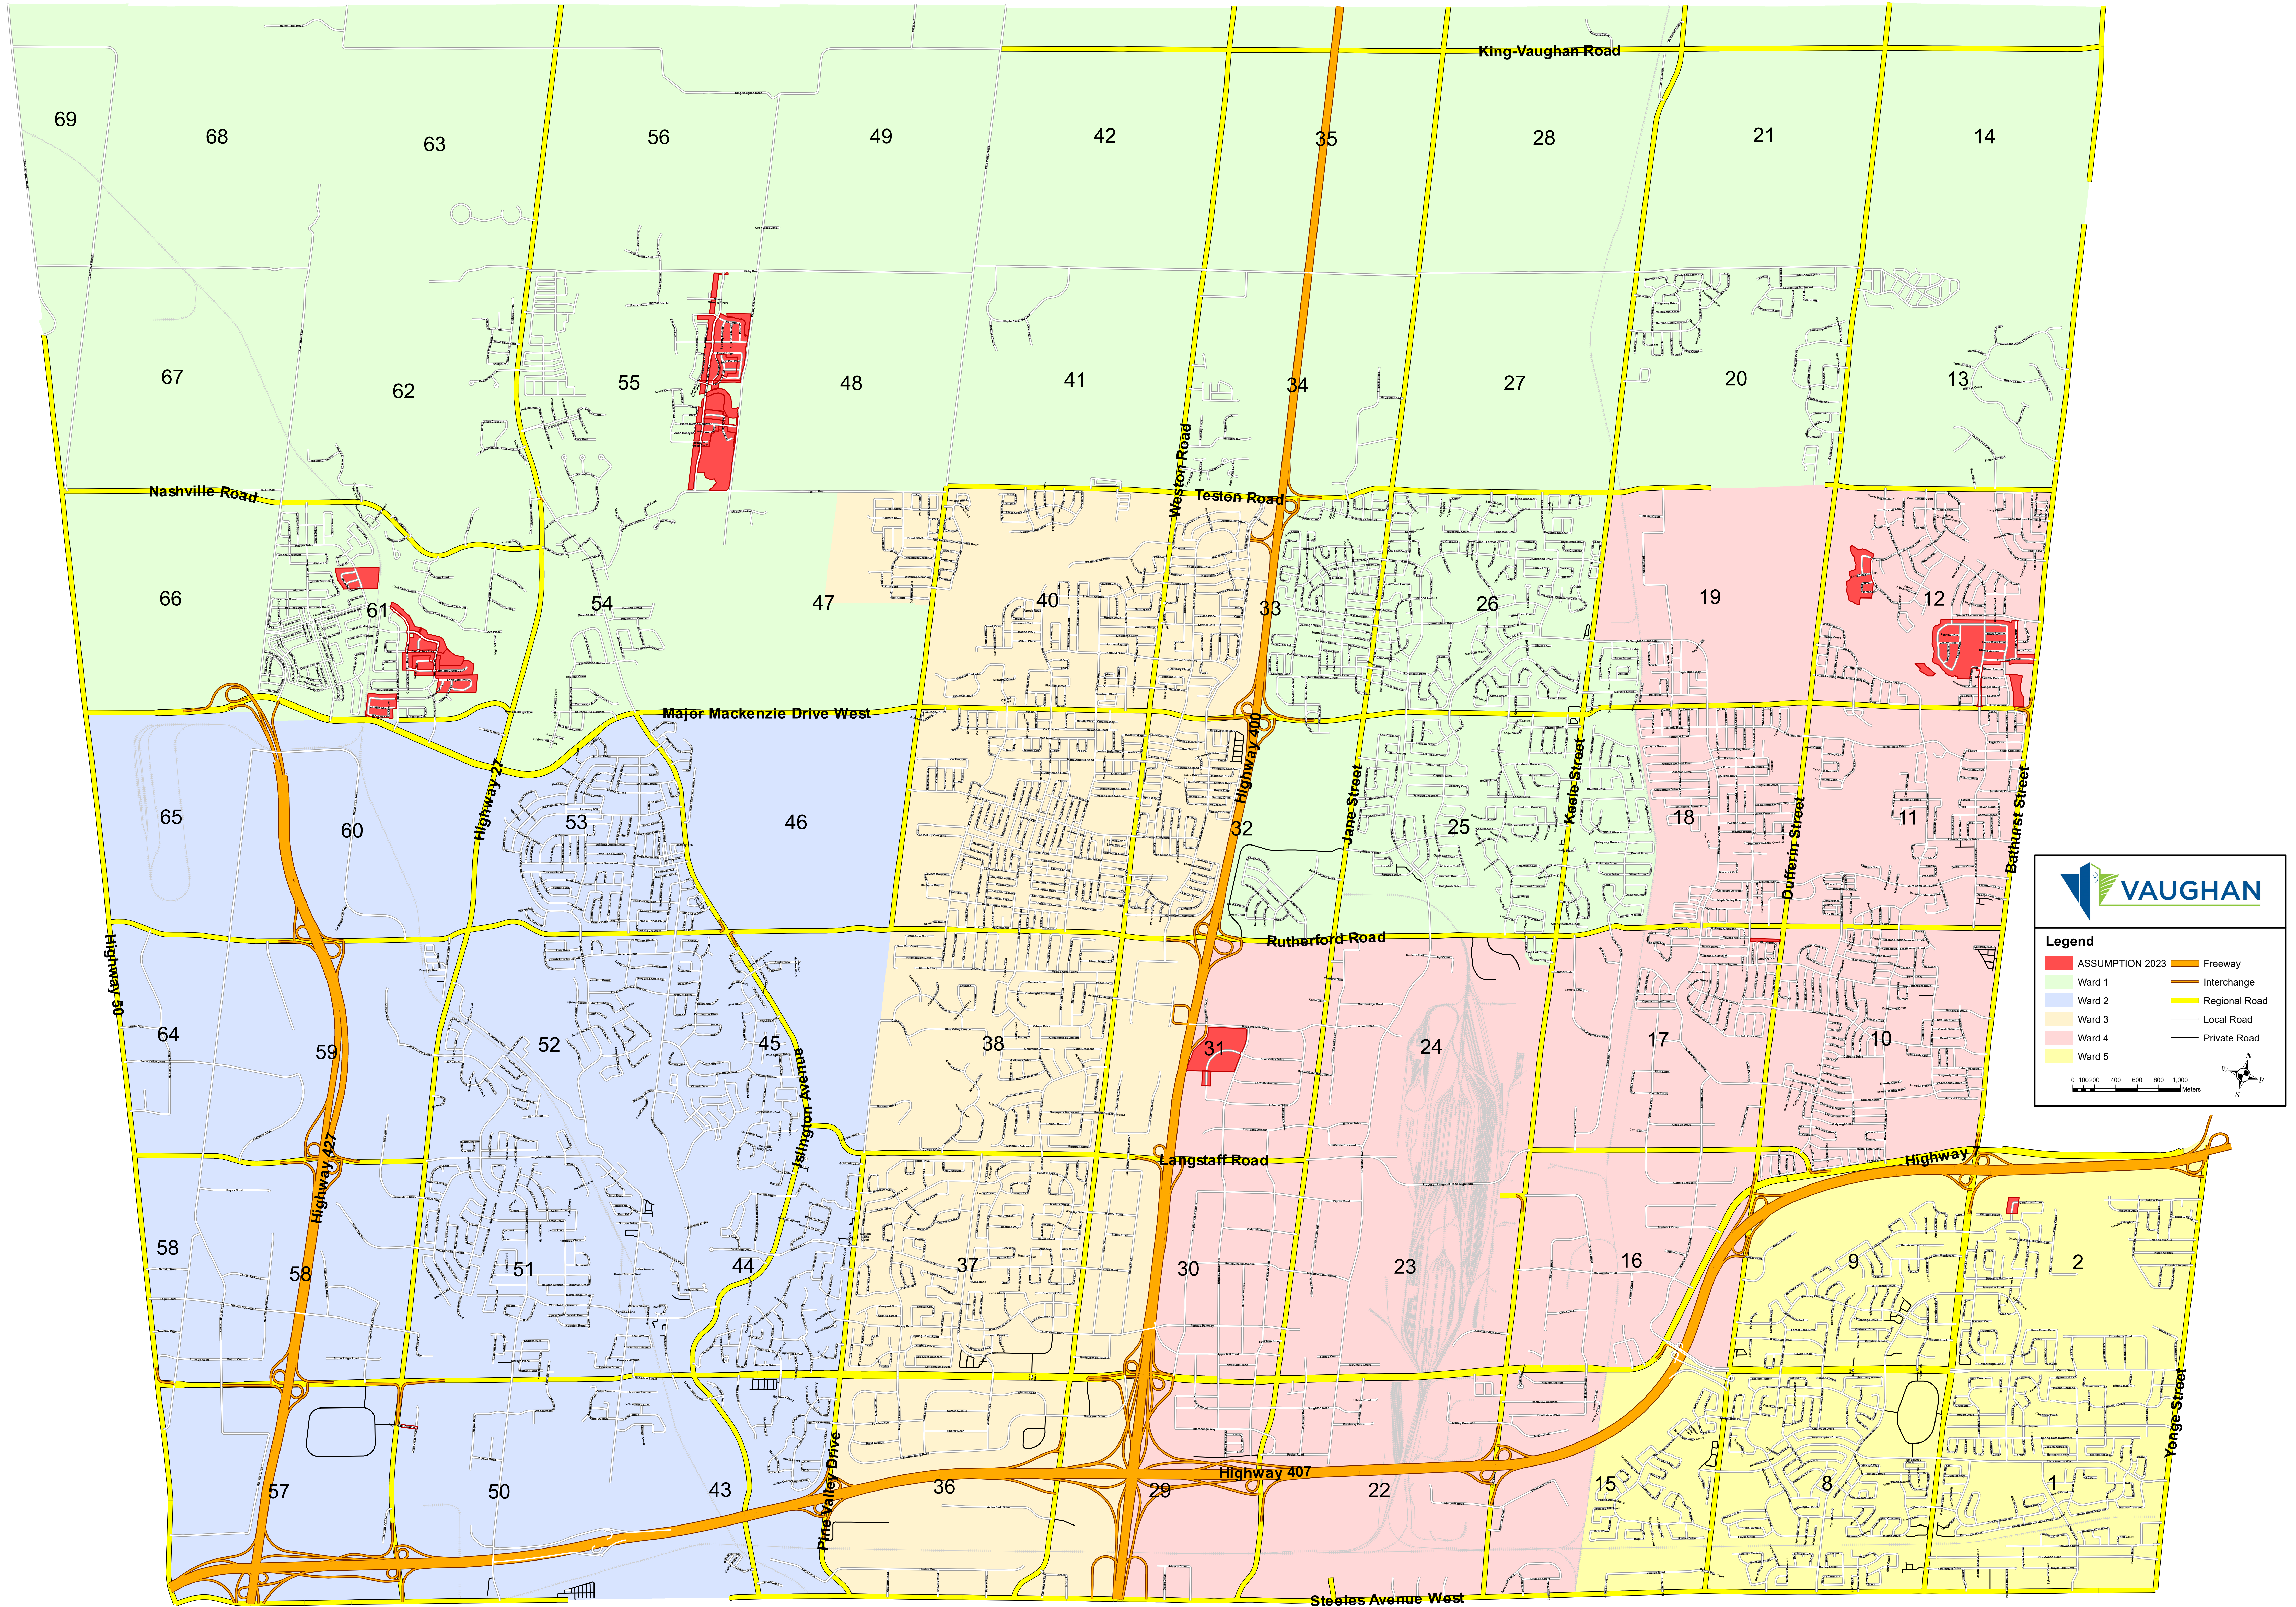

Attachment 3 - City Wide Assumption Map

VAUGHAN

Legend

ASSUMPTION 2023	Freeway
Ward 1	Interchange
Ward 2	Regional Road
Ward 3	Local Road
Ward 4	Private Road
Ward 5	

0 100 200 400 600 800 1,000 Meters