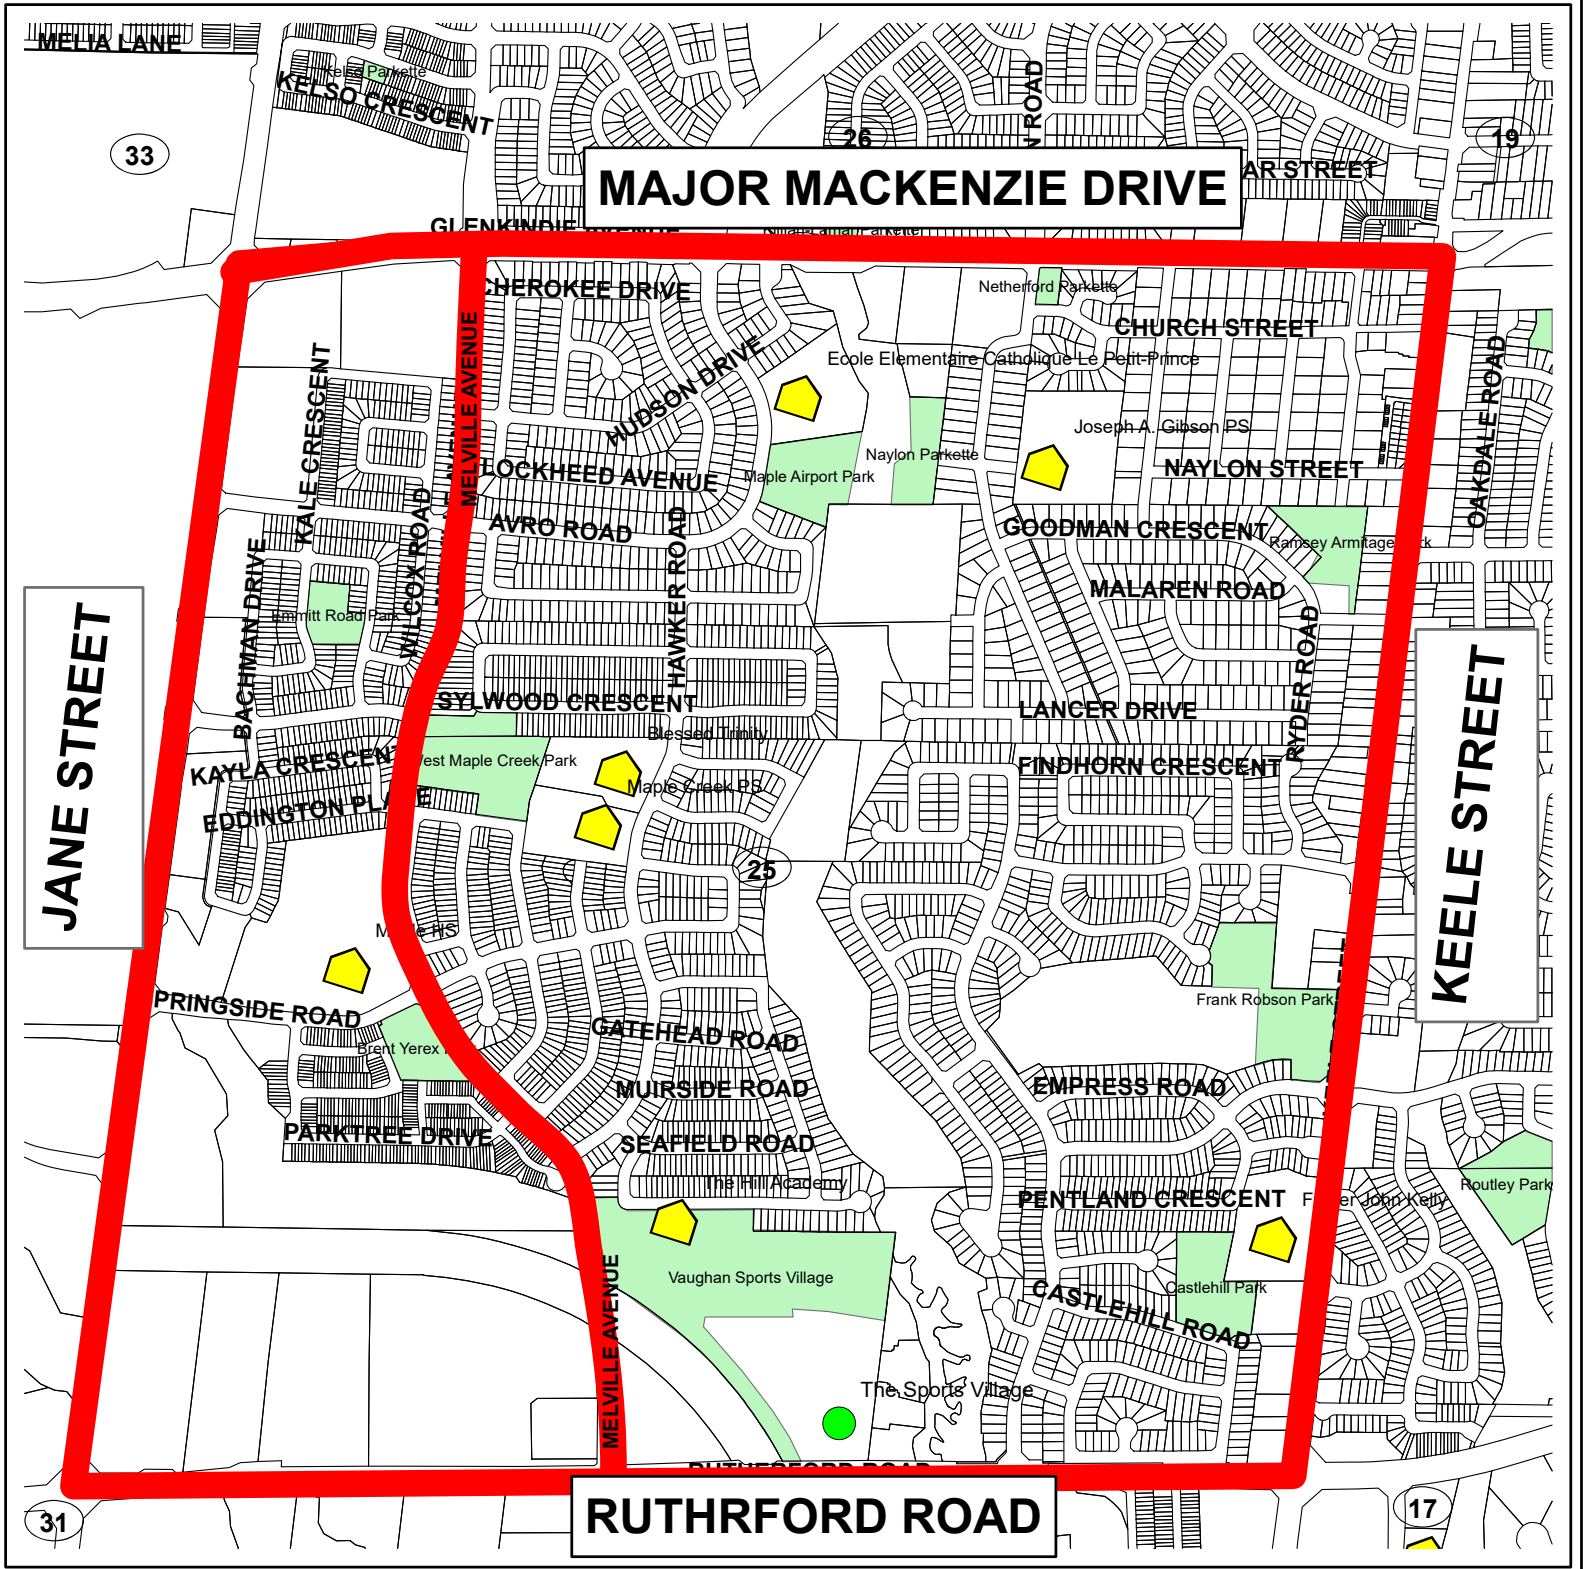

ATTACHMENT NO.4 - PAGE 1 (OF 6)

2024 SPEED LIMIT REVISIONS ON CITY ROADWAYS 40KM/H NEIGHBOURHOOD AREA - BLOCK 25 - WARD 1

LEGEND

- COMMUNITY CENTRE/AREA
- ▭ SCHOOL
- PARK
- BOUNDARY ROAD

ATTACHMENT NO.4 - PAGE 2 (OF 6)

2024 SPEED LIMIT REVISIONS ON CITY ROADWAYS 40KM/H NEIGHBOURHOOD AREA - BLOCK 51 - WARD 2

LEGEND

- COMMUNITY CENTRE/AREA
- 🏠 SCHOOL
- PARK
- BOUNDARY ROADS

ATTACHMENT NO.4 - PAGE 3 (OF 6)

2024 SPEED LIMIT REVISIONS ON CITY ROADWAYS 40KM/H NEIGHBOURHOOD AREA - BLOCK 33 - WARD 3 AND 1

LEGEND

-  COMMUNITY CENTRE/AREA
-  SCHOOL
-  PARK
-  BOUNDARY ROADS

ATTACHMENT NO.4 - PAGE 4 (OF 6)

2024 SPEED LIMIT REVISIONS ON CITY ROADWAYS 40KM/H NEIGHBOURHOOD AREA - BLOCK 18 - WARD 4 AND 1

LEGEND

-  COMMUNITY CENTRE/AREA
-  SCHOOL
-  PARK
-  BOUNDARY ROADS

DEVELOPMENT REVIEW - KLEINBURG SUMMIT NEIGHBOURHOOD 2024 SPEED LIMIT REVISIONS ON CITY ROADWAYS 40KM/H NEIGHBOURHOOD AREA - BLOCK 55 - WARD 1

LEGEND

-  COMMUNITY CENTRE/AREA
-  SCHOOL
-  PARK
-  BOUNDARY ROADS