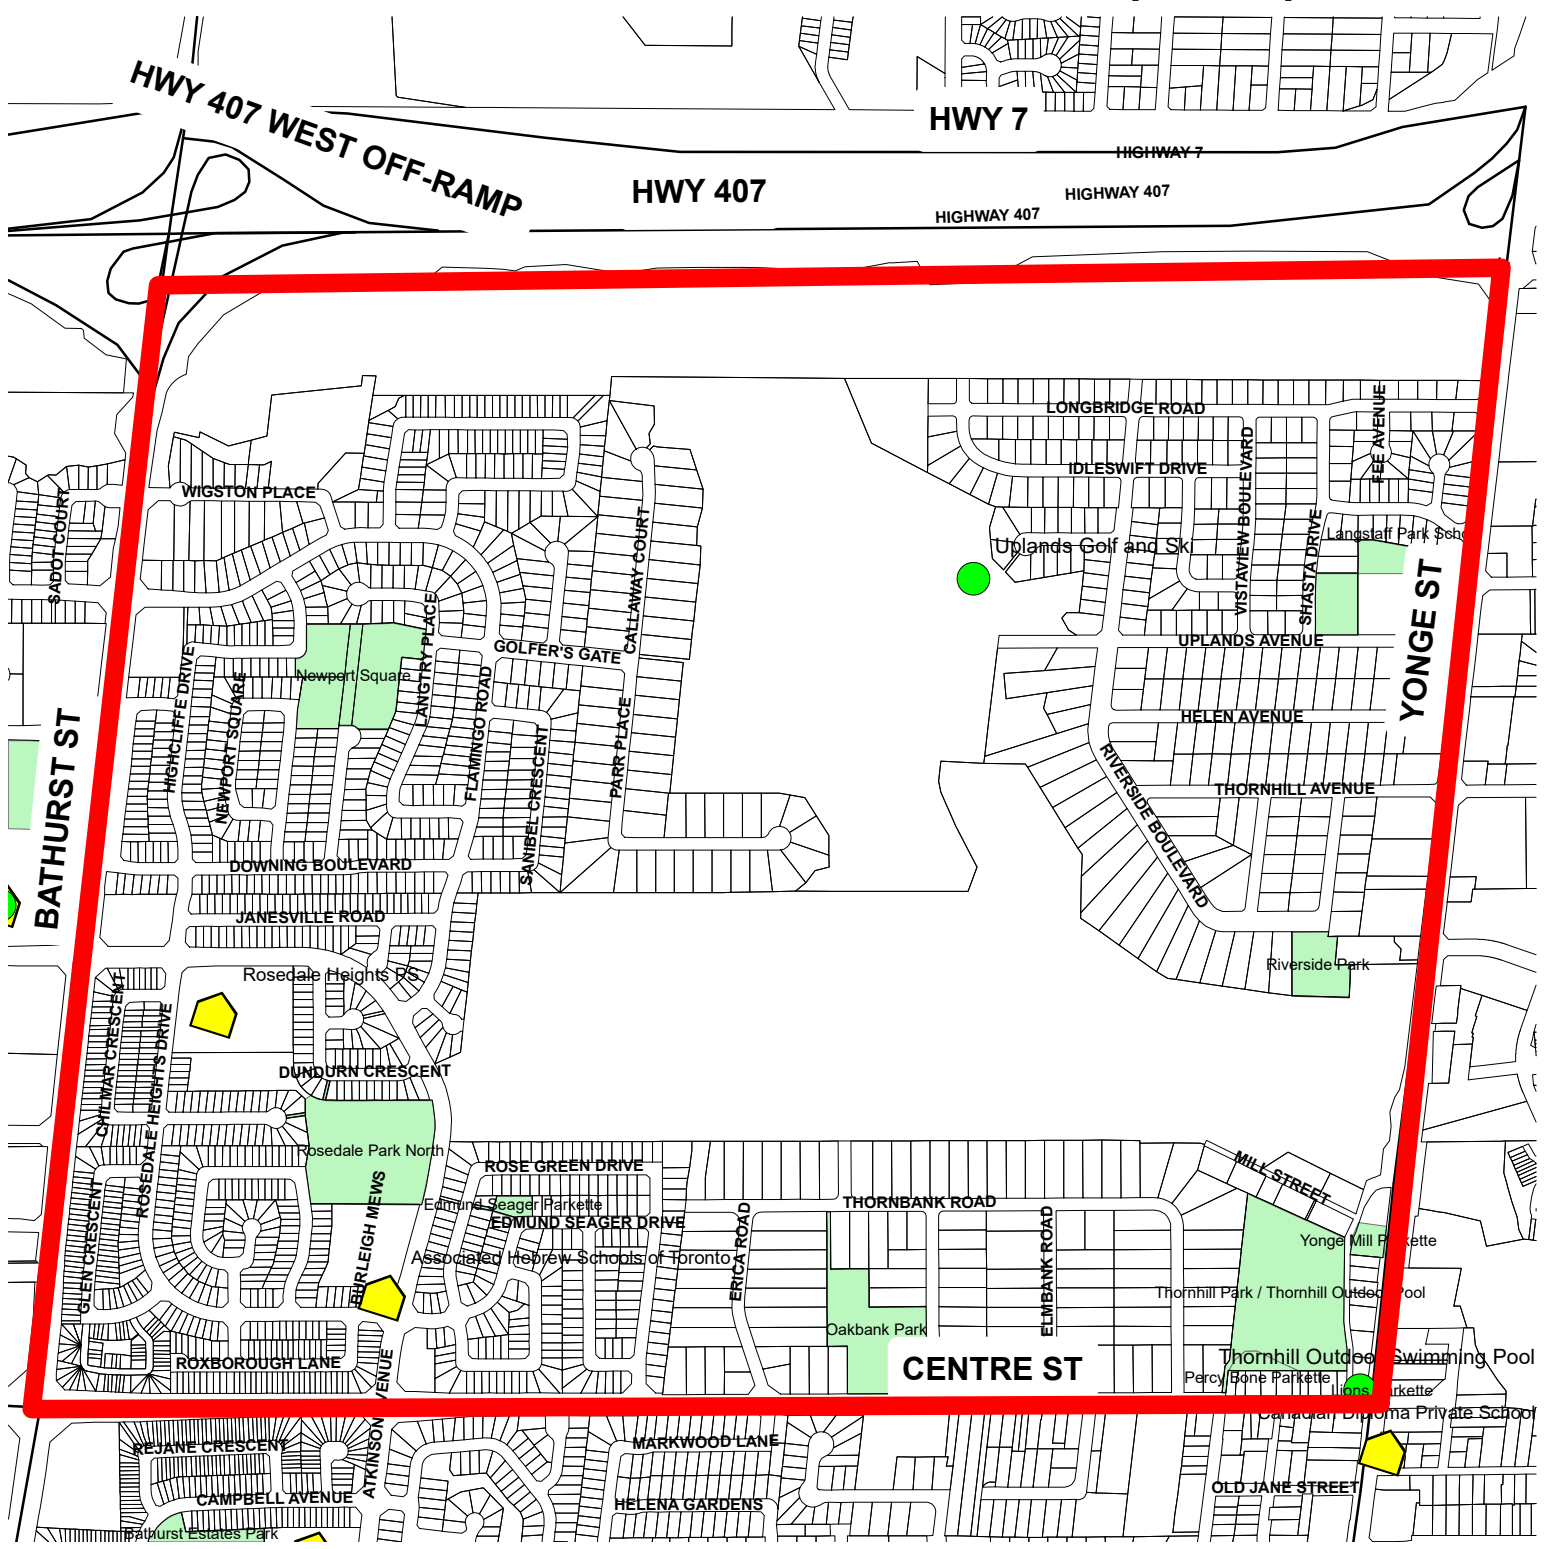

ATTACHMENT NO.4 - PAGE 1 (OF 6)

2024 SPEED LIMIT REVISIONS ON CITY ROADWAYS 40KM/H NEIGHBOURHOOD AREA - BLOCK 25 - WARD 1

LEGEND

- COMMUNITY CENTRE/AREA
- ▭ SCHOOL
- PARK
- BOUNDARY ROAD

ATTACHMENT NO.4 - PAGE 2 (OF 6)

2024 SPEED LIMIT REVISIONS ON CITY ROADWAYS 40KM/H NEIGHBOURHOOD AREA - BLOCK 51 - WARD 2

LEGEND

- COMMUNITY CENTRE/AREA
- 🏠 SCHOOL
- PARK
- BOUNDARY ROADS

ATTACHMENT NO.4 - PAGE 3 (OF 6)

2024 SPEED LIMIT REVISIONS ON CITY ROADWAYS 40KM/H NEIGHBOURHOOD AREA - BLOCK 33 - WARD 3 AND 1

LEGEND

-  COMMUNITY CENTRE/AREA
-  SCHOOL
-  PARK
-  BOUNDARY ROADS

ATTACHMENT NO.4 - PAGE 4 (OF 6)

2024 SPEED LIMIT REVISIONS ON CITY ROADWAYS 40KM/H NEIGHBOURHOOD AREA - BLOCK 18 - WARD 4 AND 1

LEGEND

-  COMMUNITY CENTRE/AREA
-  SCHOOL
-  PARK
-  BOUNDARY ROADS

ATTACHMENT NO.4 - PAGE 5 (OF 6)

2024 SPEED LIMIT REVISIONS ON CITY ROADWAYS 40KM/H NEIGHBOURHOOD AREA - BLOCK 2 - WARD 5

LEGEND

-  PLN.CommunityCentres
-  SCHOOL
-  PARK
-  BOUNDARY ROADS

ATTACHMENT NO.4 - PAGE 6 (OF 6)