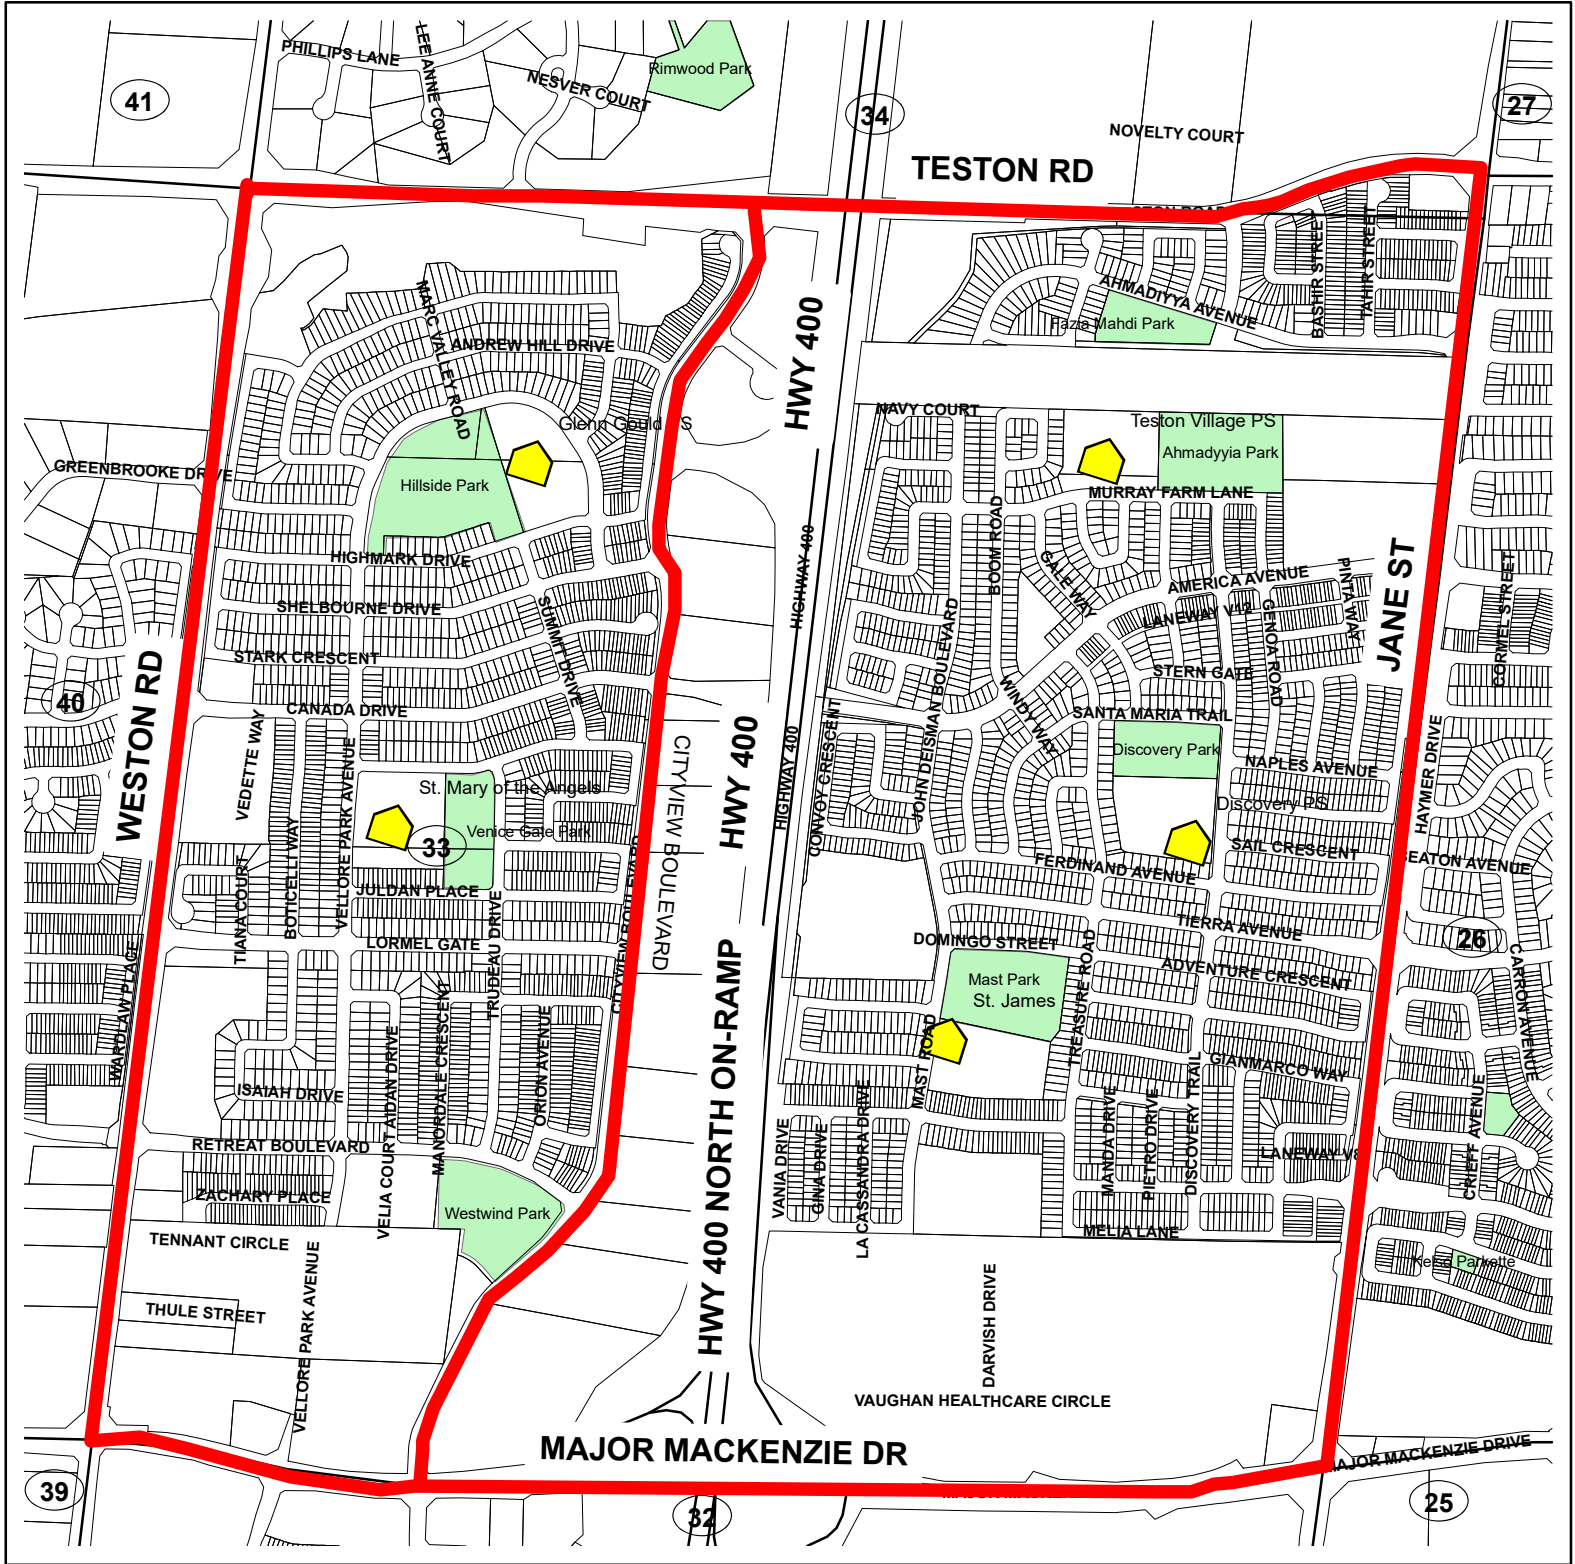

ATTACHMENT NO.4 - PAGE 1 (OF 6)

2024 SPEED LIMIT REVISIONS ON CITY ROADWAYS 40KM/H NEIGHBOURHOOD AREA - BLOCK 25 - WARD 1

LEGEND

- COMMUNITY CENTRE/AREA
- ▭ SCHOOL
- PARK
- BOUNDARY ROAD

ATTACHMENT NO.4 - PAGE 2 (OF 6)

2024 SPEED LIMIT REVISIONS ON CITY ROADWAYS 40KM/H NEIGHBOURHOOD AREA - BLOCK 51 - WARD 2

LEGEND

- COMMUNITY CENTRE/AREA
- 🏠 SCHOOL
- PARK
- BOUNDARY ROADS

ATTACHMENT NO.4 - PAGE 3 (OF 6)

2024 SPEED LIMIT REVISIONS ON CITY ROADWAYS 40KM/H NEIGHBOURHOOD AREA - BLOCK 33 - WARD 3 AND 1

LEGEND

-  COMMUNITY CENTRE/AREA
-  SCHOOL
-  PARK
-  BOUNDARY ROADS

ATTACHMENT NO.4 - PAGE 4 (OF 6)

2024 SPEED LIMIT REVISIONS ON CITY ROADWAYS 40KM/H NEIGHBOURHOOD AREA - BLOCK 18 - WARD 4 AND 1

LEGEND

-  COMMUNITY CENTRE/AREA
-  SCHOOL
-  PARK
-  BOUNDARY ROADS

ATTACHMENT NO.4 - PAGE 5 (OF 6)

2024 SPEED LIMIT REVISIONS ON CITY ROADWAYS 40KM/H NEIGHBOURHOOD AREA - BLOCK 2 - WARD 5

LEGEND

-  PLN.CommunityCentres
-  SCHOOL
-  PARK
-  BOUNDARY ROADS

ATTACHMENT NO.4 - PAGE 6 (OF 6)