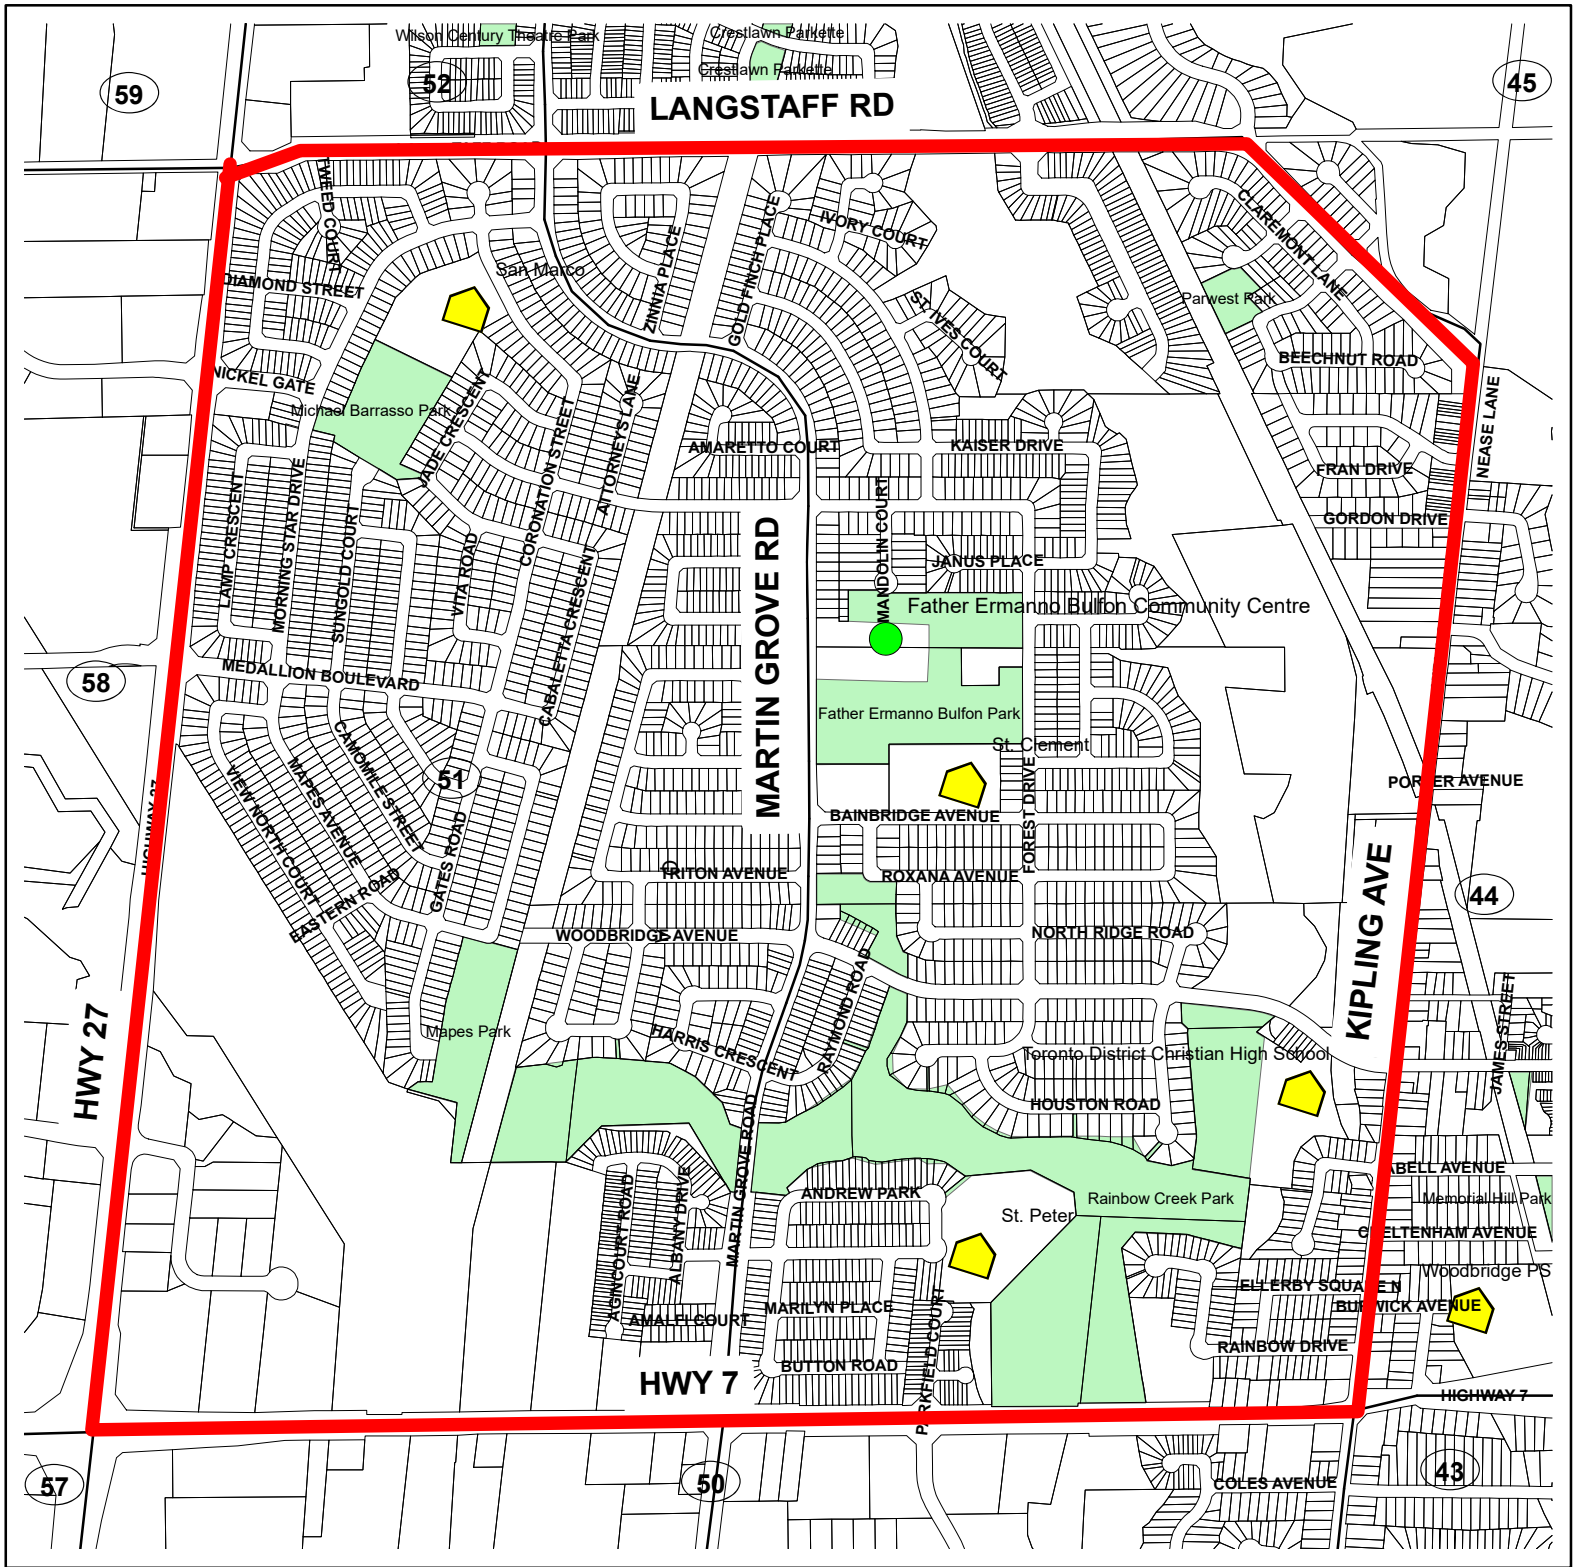

ATTACHMENT NO.4 - PAGE 1 (OF 6)

2024 SPEED LIMIT REVISIONS ON CITY ROADWAYS 40KM/H NEIGHBOURHOOD AREA - BLOCK 25 - WARD 1

LEGEND

- COMMUNITY CENTRE/AREA
- ▭ SCHOOL
- PARK
- BOUNDARY ROAD

ATTACHMENT NO.4 - PAGE 2 (OF 6)

2024 SPEED LIMIT REVISIONS ON CITY ROADWAYS 40KM/H NEIGHBOURHOOD AREA - BLOCK 51 - WARD 2

LEGEND

- COMMUNITY CENTRE/AREA
- 🏠 SCHOOL
- PARK
- BOUNDARY ROADS

ATTACHMENT NO.4 - PAGE 3 (OF 6)

2024 SPEED LIMIT REVISIONS ON CITY ROADWAYS 40KM/H NEIGHBOURHOOD AREA - BLOCK 33 - WARD 3 AND 1

LEGEND

-  COMMUNITY CENTRE/AREA
-  SCHOOL
-  PARK
-  BOUNDARY ROADS

ATTACHMENT NO.4 - PAGE 4 (OF 6)

2024 SPEED LIMIT REVISIONS ON CITY ROADWAYS 40KM/H NEIGHBOURHOOD AREA - BLOCK 18 - WARD 4 AND 1

LEGEND

-  COMMUNITY CENTRE/AREA
-  SCHOOL
-  PARK
-  BOUNDARY ROADS

ATTACHMENT NO.4 - PAGE 5 (OF 6)

2024 SPEED LIMIT REVISIONS ON CITY ROADWAYS 40KM/H NEIGHBOURHOOD AREA - BLOCK 2 - WARD 5

LEGEND

-  PLN.CommunityCentres
-  SCHOOL
-  PARK
-  BOUNDARY ROADS

ATTACHMENT NO.4 - PAGE 6 (OF 6)