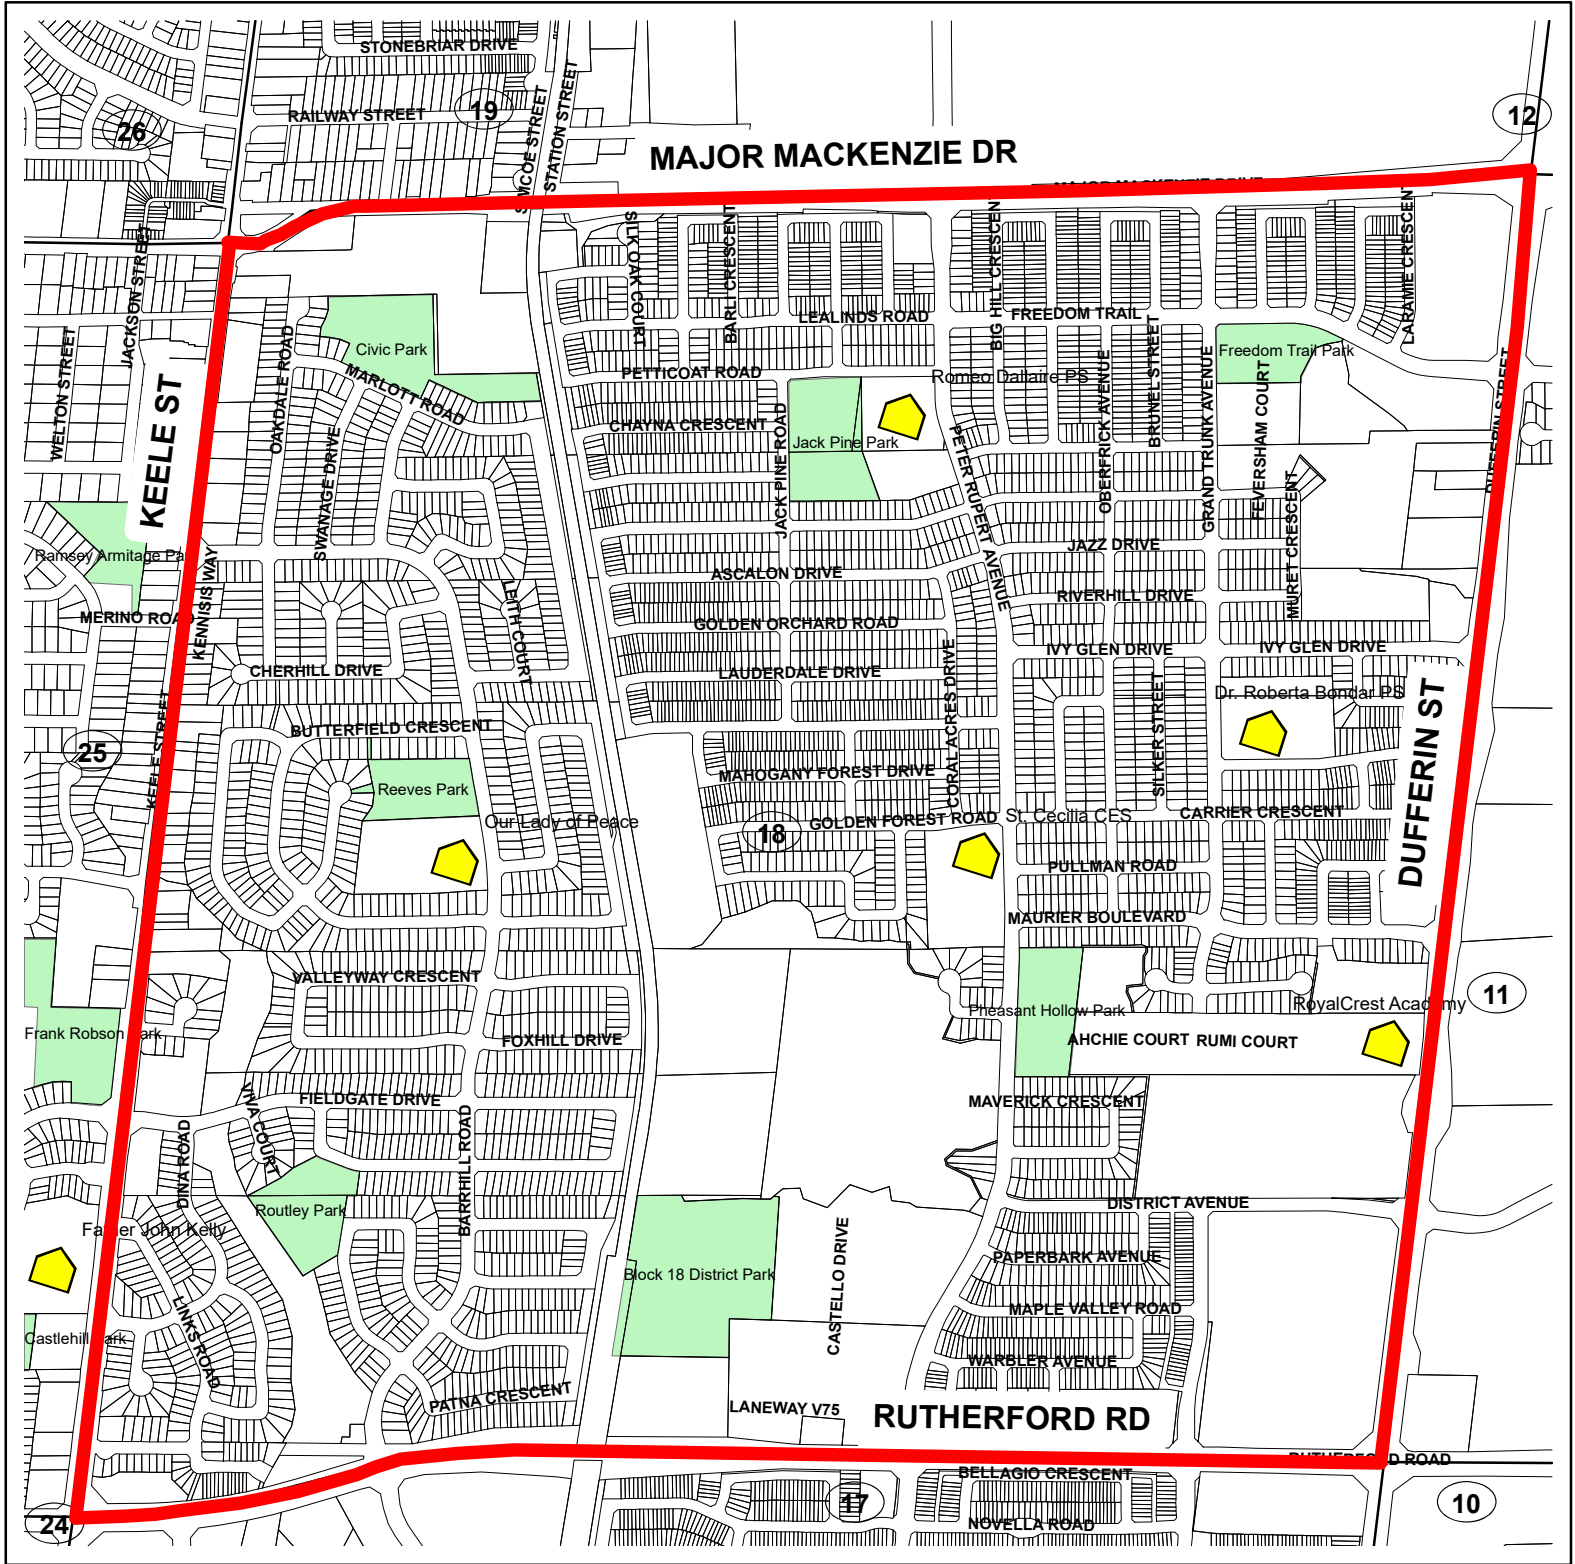

ATTACHMENT NO.4 - PAGE 1 (OF 6)

2024 SPEED LIMIT REVISIONS ON CITY ROADWAYS 40KM/H NEIGHBOURHOOD AREA - BLOCK 25 - WARD 1

LEGEND

- COMMUNITY CENTRE/AREA
- ▭ SCHOOL
- PARK
- BOUNDARY ROAD

ATTACHMENT NO.4 - PAGE 2 (OF 6)

2024 SPEED LIMIT REVISIONS ON CITY ROADWAYS 40KM/H NEIGHBOURHOOD AREA - BLOCK 51 - WARD 2

LEGEND

- COMMUNITY CENTRE/AREA
- 🏠 SCHOOL
- PARK
- BOUNDARY ROADS

ATTACHMENT NO.4 - PAGE 3 (OF 6)

2024 SPEED LIMIT REVISIONS ON CITY ROADWAYS 40KM/H NEIGHBOURHOOD AREA - BLOCK 33 - WARD 3 AND 1

LEGEND

-  COMMUNITY CENTRE/AREA
-  SCHOOL
-  PARK
-  BOUNDARY ROADS

ATTACHMENT NO.4 - PAGE 4 (OF 6)

2024 SPEED LIMIT REVISIONS ON CITY ROADWAYS 40KM/H NEIGHBOURHOOD AREA - BLOCK 18 - WARD 4 AND 1

LEGEND

-  COMMUNITY CENTRE/AREA
-  SCHOOL
-  PARK
-  BOUNDARY ROADS

DEVELOPMENT REVIEW - KLEINBURG SUMMIT NEIGHBOURHOOD 2024 SPEED LIMIT REVISIONS ON CITY ROADWAYS 40KM/H NEIGHBOURHOOD AREA - BLOCK 55 - WARD 1

LEGEND

-  COMMUNITY CENTRE/AREA
-  SCHOOL
-  PARK
-  BOUNDARY ROADS