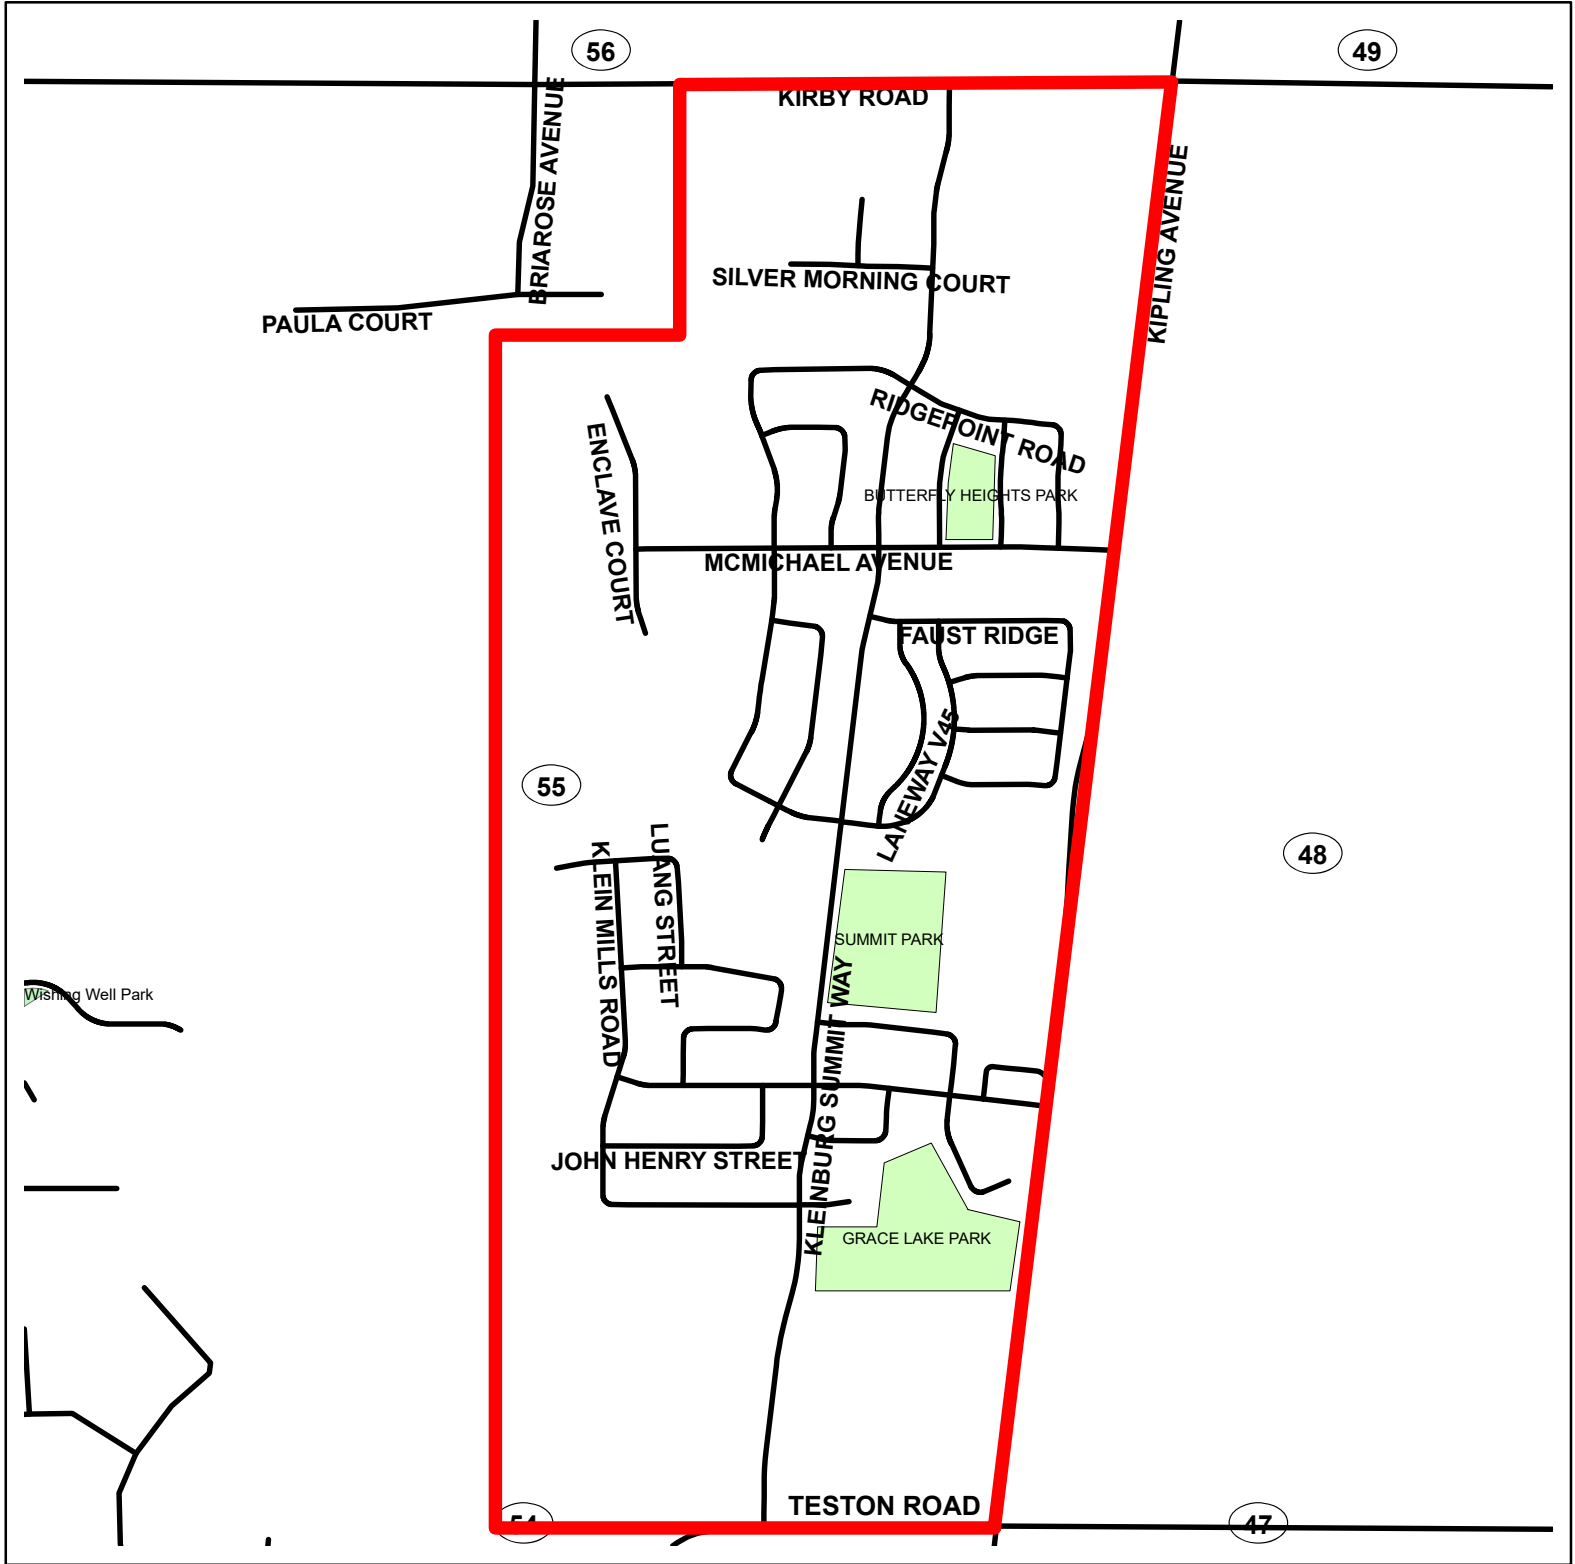

ATTACHMENT NO.4 - PAGE 1 (OF 6)

2024 SPEED LIMIT REVISIONS ON CITY ROADWAYS 40KM/H NEIGHBOURHOOD AREA - BLOCK 25 - WARD 1

LEGEND

- COMMUNITY CENTRE/AREA
- ▭ SCHOOL
- PARK
- BOUNDARY ROAD

ATTACHMENT NO.4 - PAGE 2 (OF 6)

LEGEND

-  COMMUNITY CENTRE/AREA
-  SCHOOL
-  PARK
-  BOUNDARY ROADS

ATTACHMENT NO.4 - PAGE 4 (OF 6)

2024 SPEED LIMIT REVISIONS ON CITY ROADWAYS 40KM/H NEIGHBOURHOOD AREA - BLOCK 18 - WARD 4 AND 1

LEGEND

-  COMMUNITY CENTRE/AREA
-  SCHOOL
-  PARK
-  BOUNDARY ROADS

ATTACHMENT NO.4 - PAGE 5 (OF 6)

2024 SPEED LIMIT REVISIONS ON CITY ROADWAYS 40KM/H NEIGHBOURHOOD AREA - BLOCK 2 - WARD 5

LEGEND

-  PLN.CommunityCentres
-  SCHOOL
-  PARK
-  BOUNDARY ROADS

ATTACHMENT NO.4 - PAGE 6 (OF 6)

DEVELOPMENT REVIEW - KLEINBURG SUMMIT NEIGHBOURHOOD 2024 SPEED LIMIT REVISIONS ON CITY ROADWAYS 40KM/H NEIGHBOURHOOD AREA - BLOCK 55 - WARD 1

LEGEND

-  COMMUNITY CENTRE/AREA
-  SCHOOL
-  PARK
-  BOUNDARY ROADS