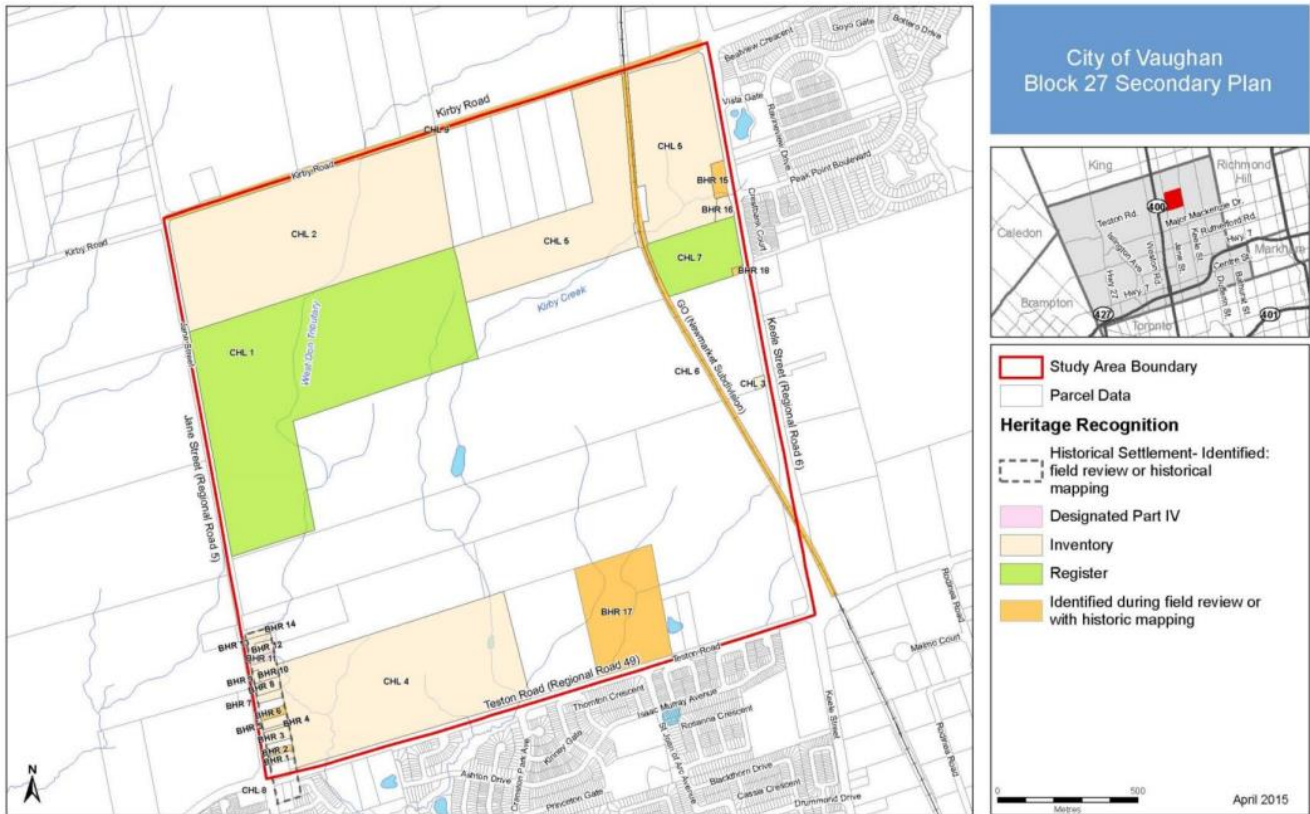

Cultural Heritage Resource Assessment
 New Community Area – “Block 27”
 City of Vaughan, Regional Municipality of York, Ontario

Figure 11: Location of identified built heritage resources (BHR) and cultural heritage landscapes (CHL) within the Block 27 study area.

Teston Village: Historic Maps

1860 Map

1878 Map

CONTEXT MAP

10967

10953

10945

10933