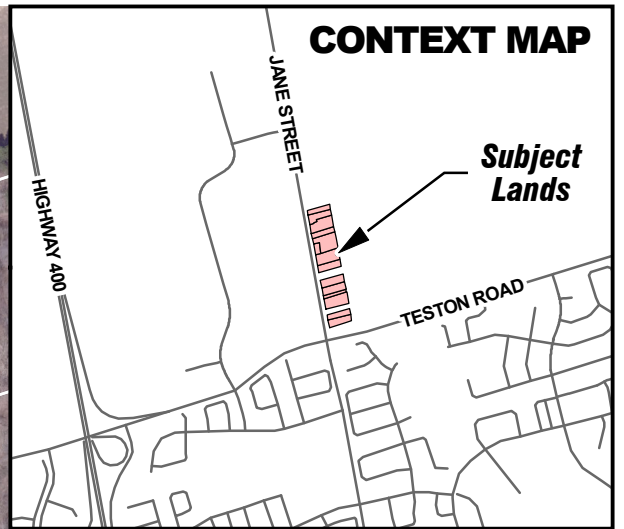

Cultural Heritage Resource Assessment
 New Community Area – “Block 27”
 City of Vaughan, Regional Municipality of York, Ontario

Figure 11: Location of identified built heritage resources (BHR) and cultural heritage landscapes (CHL) within the Block 27 study area.

Teston Village: Historic Maps

1860 Map

1878 Map

CONTEXT MAP

10967

10953

10945

10933