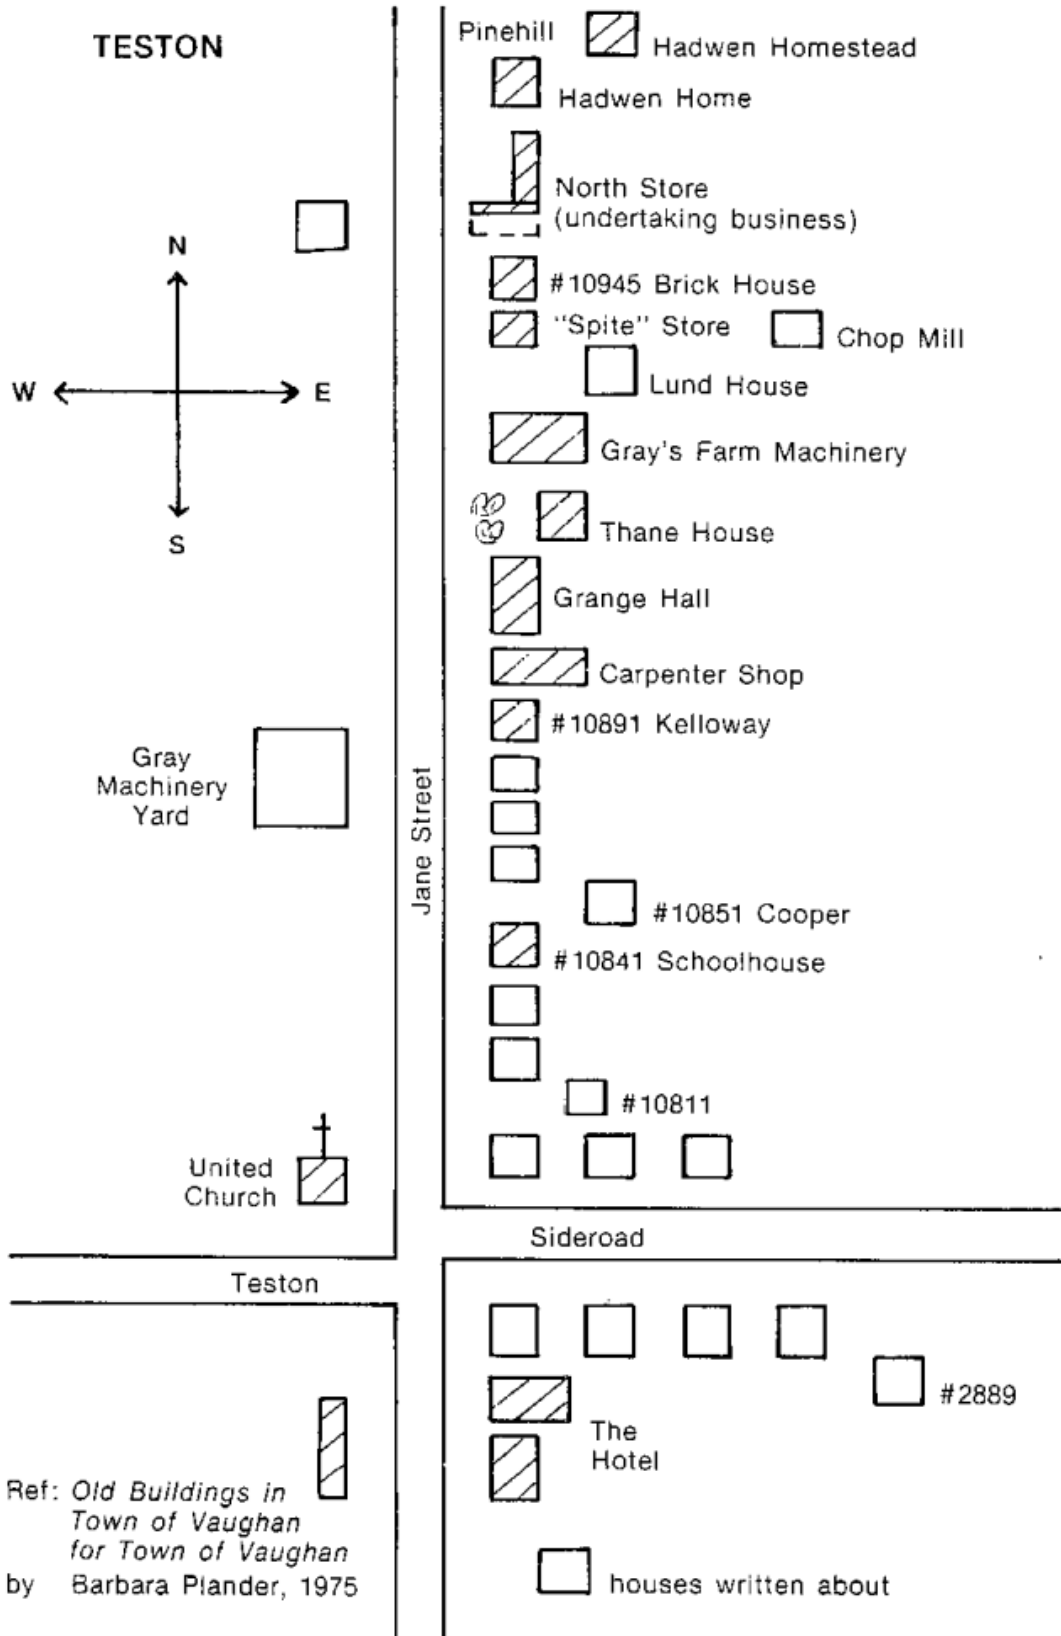

**ATTACHMENT 3
10967 JANE STREET**

Teston

Teston Village Map: 1975

Teston: From "More Pioneer Hamlets of York" published by The Pennsylvania German Folklore Society of Ontario – 1985

Cultural Heritage Resource Assessment: 2015

Teston Village: Historic Maps

1860 Map

1878 Map

CONTEXT MAP

10967

10953

10945

10933

10921

10911

10891

10885

10861

10851

10841

10831

10819

10811

JANE STREET

CARRARA ROAD

TESTON ROAD

GIOTTO CRESCEN