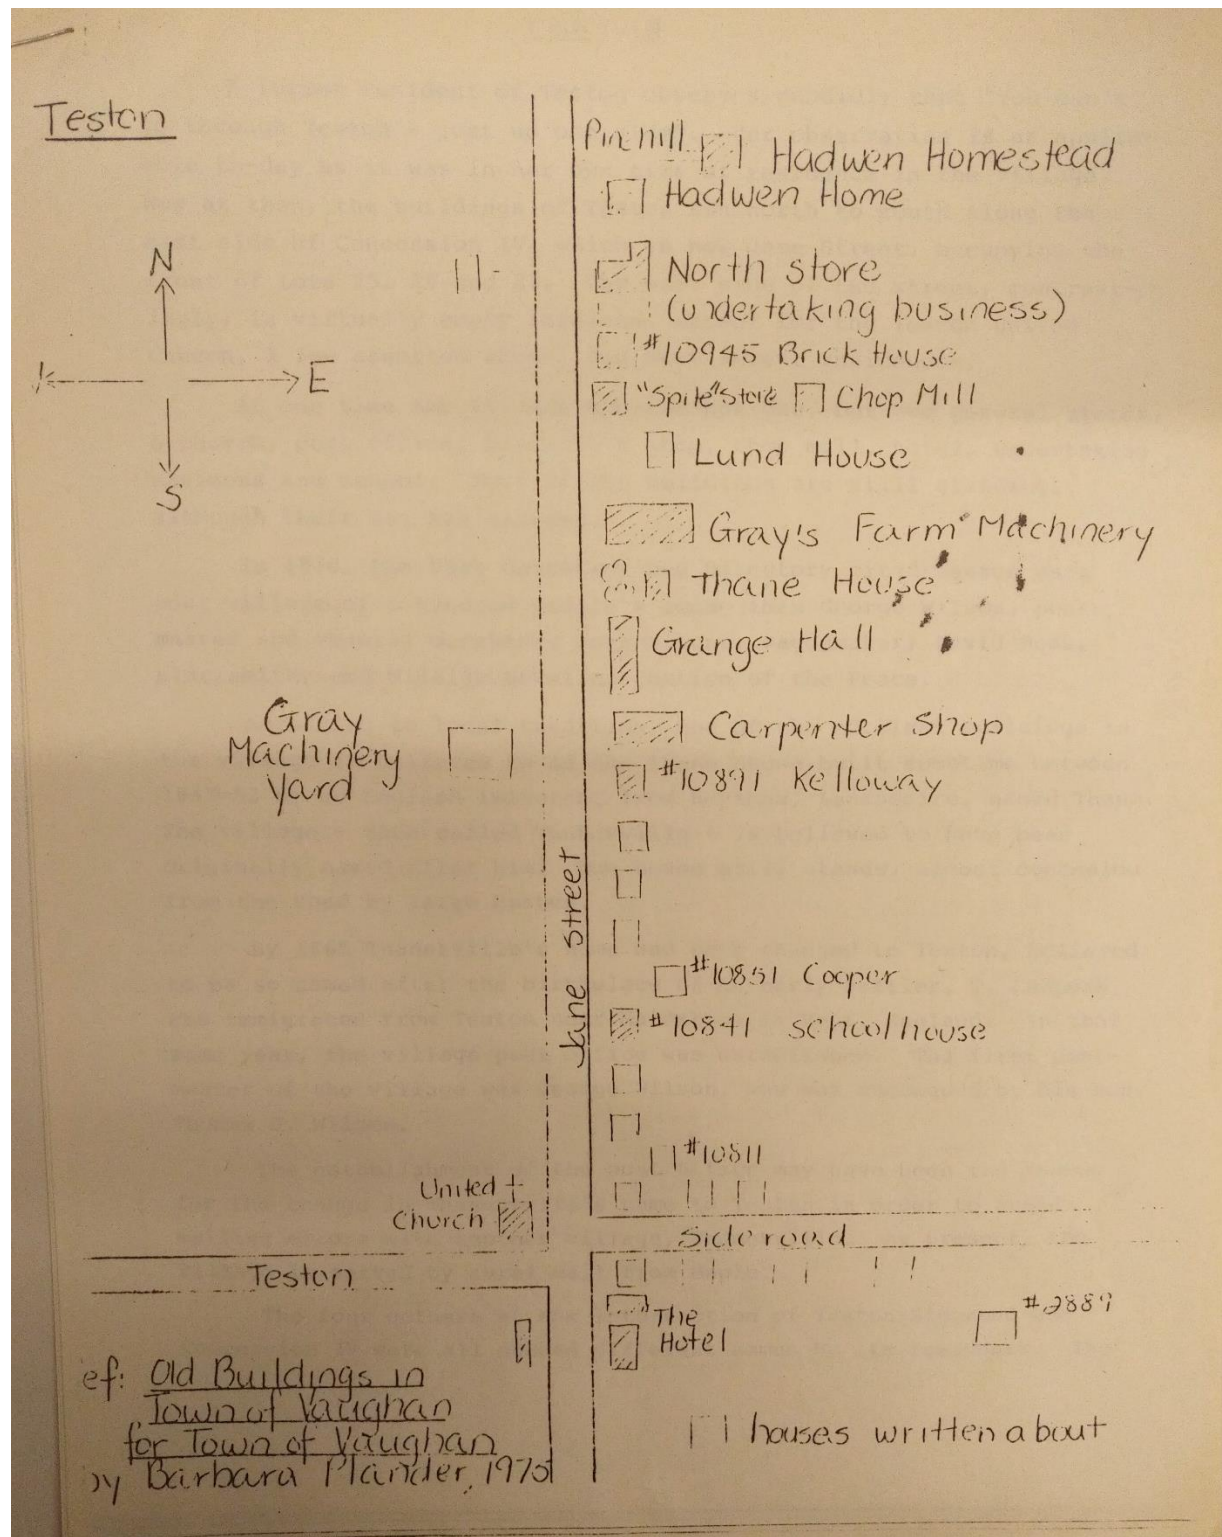

**ATTACHMENT 3
10967 JANE STREET**

Teston

Teston Village Map: 1975

Teston: From "More Pioneer Hamlets of York" published by The Pennsylvania German Folklore Society of Ontario – 1985

Cultural Heritage Resource Assessment: 2015

Cultural Heritage Resource Assessment
 New Community Area – “Block 27”
 City of Vaughan, Regional Municipality of York, Ontario

Figure 11: Location of identified built heritage resources (BHR) and cultural heritage landscapes (CHL) within the Block 27 study area.

Teston Village: Historic Maps

1860 Map

1878 Map

CONTEXT MAP

10967

10953

10945

10933