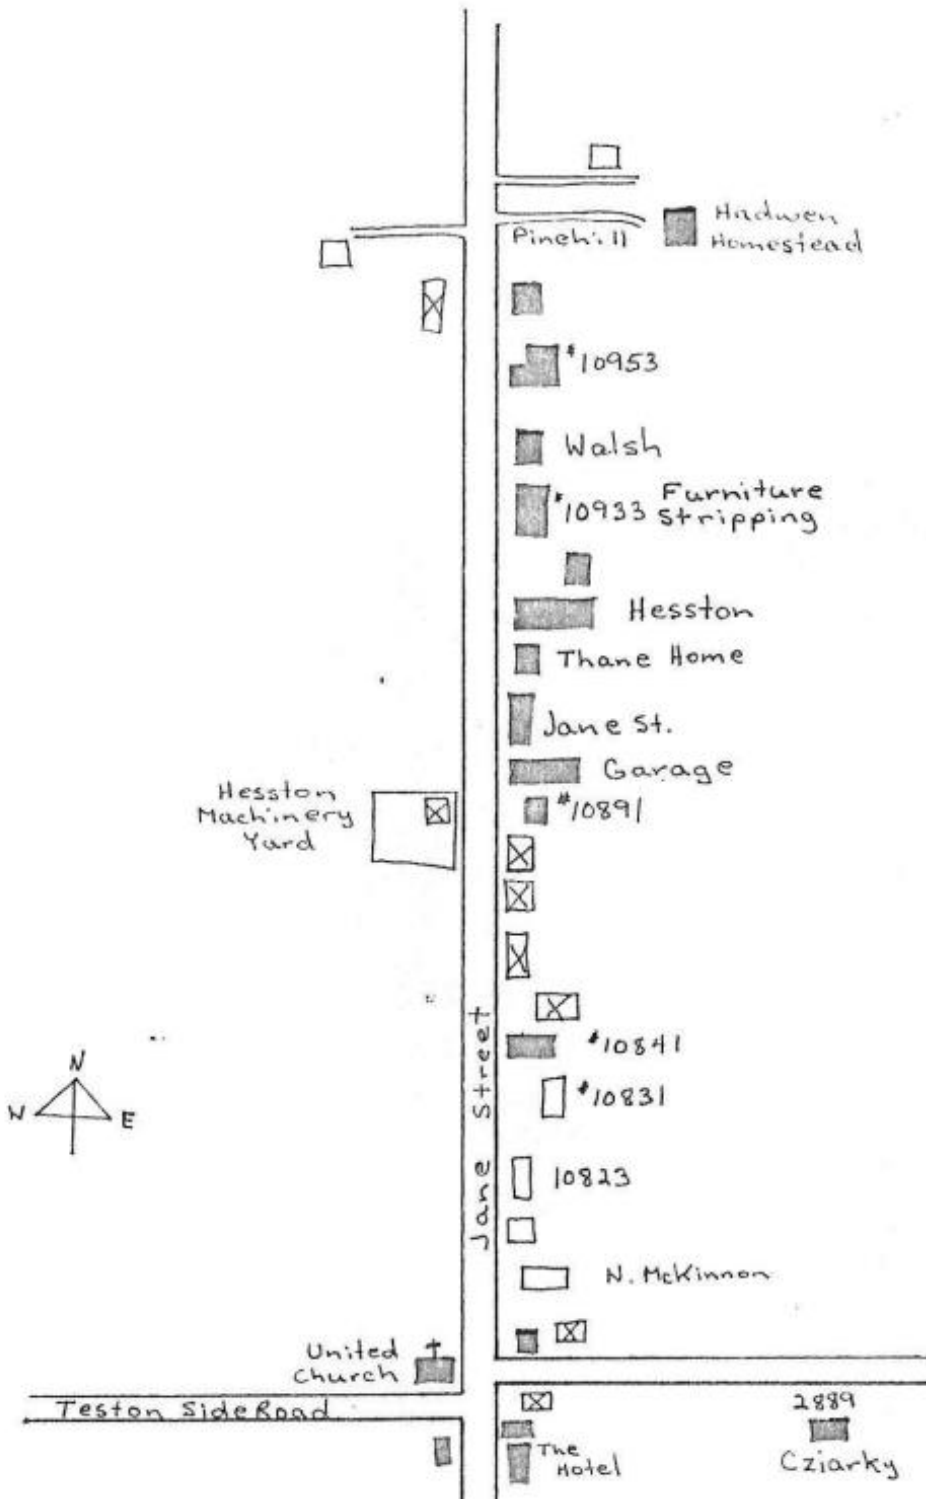

**ATTACHMENT 3
10967 JANE STREET**

Teston

Teston Village Map: 1975

Teston: From "More Pioneer Hamlets of York" published by The Pennsylvania German Folklore Society of Ontario – 1985

Cultural Heritage Resource Assessment: 2015

Teston Village: Historic Maps

1860 Map

1878 Map

CONTEXT MAP

10967

10953

10945

10933

10921

10911

10891

10885

10861

10851

10841

10831

10819

10811

JANE STREET

CARRARA ROAD

TESTON ROAD

GIOTTO CRESCEN