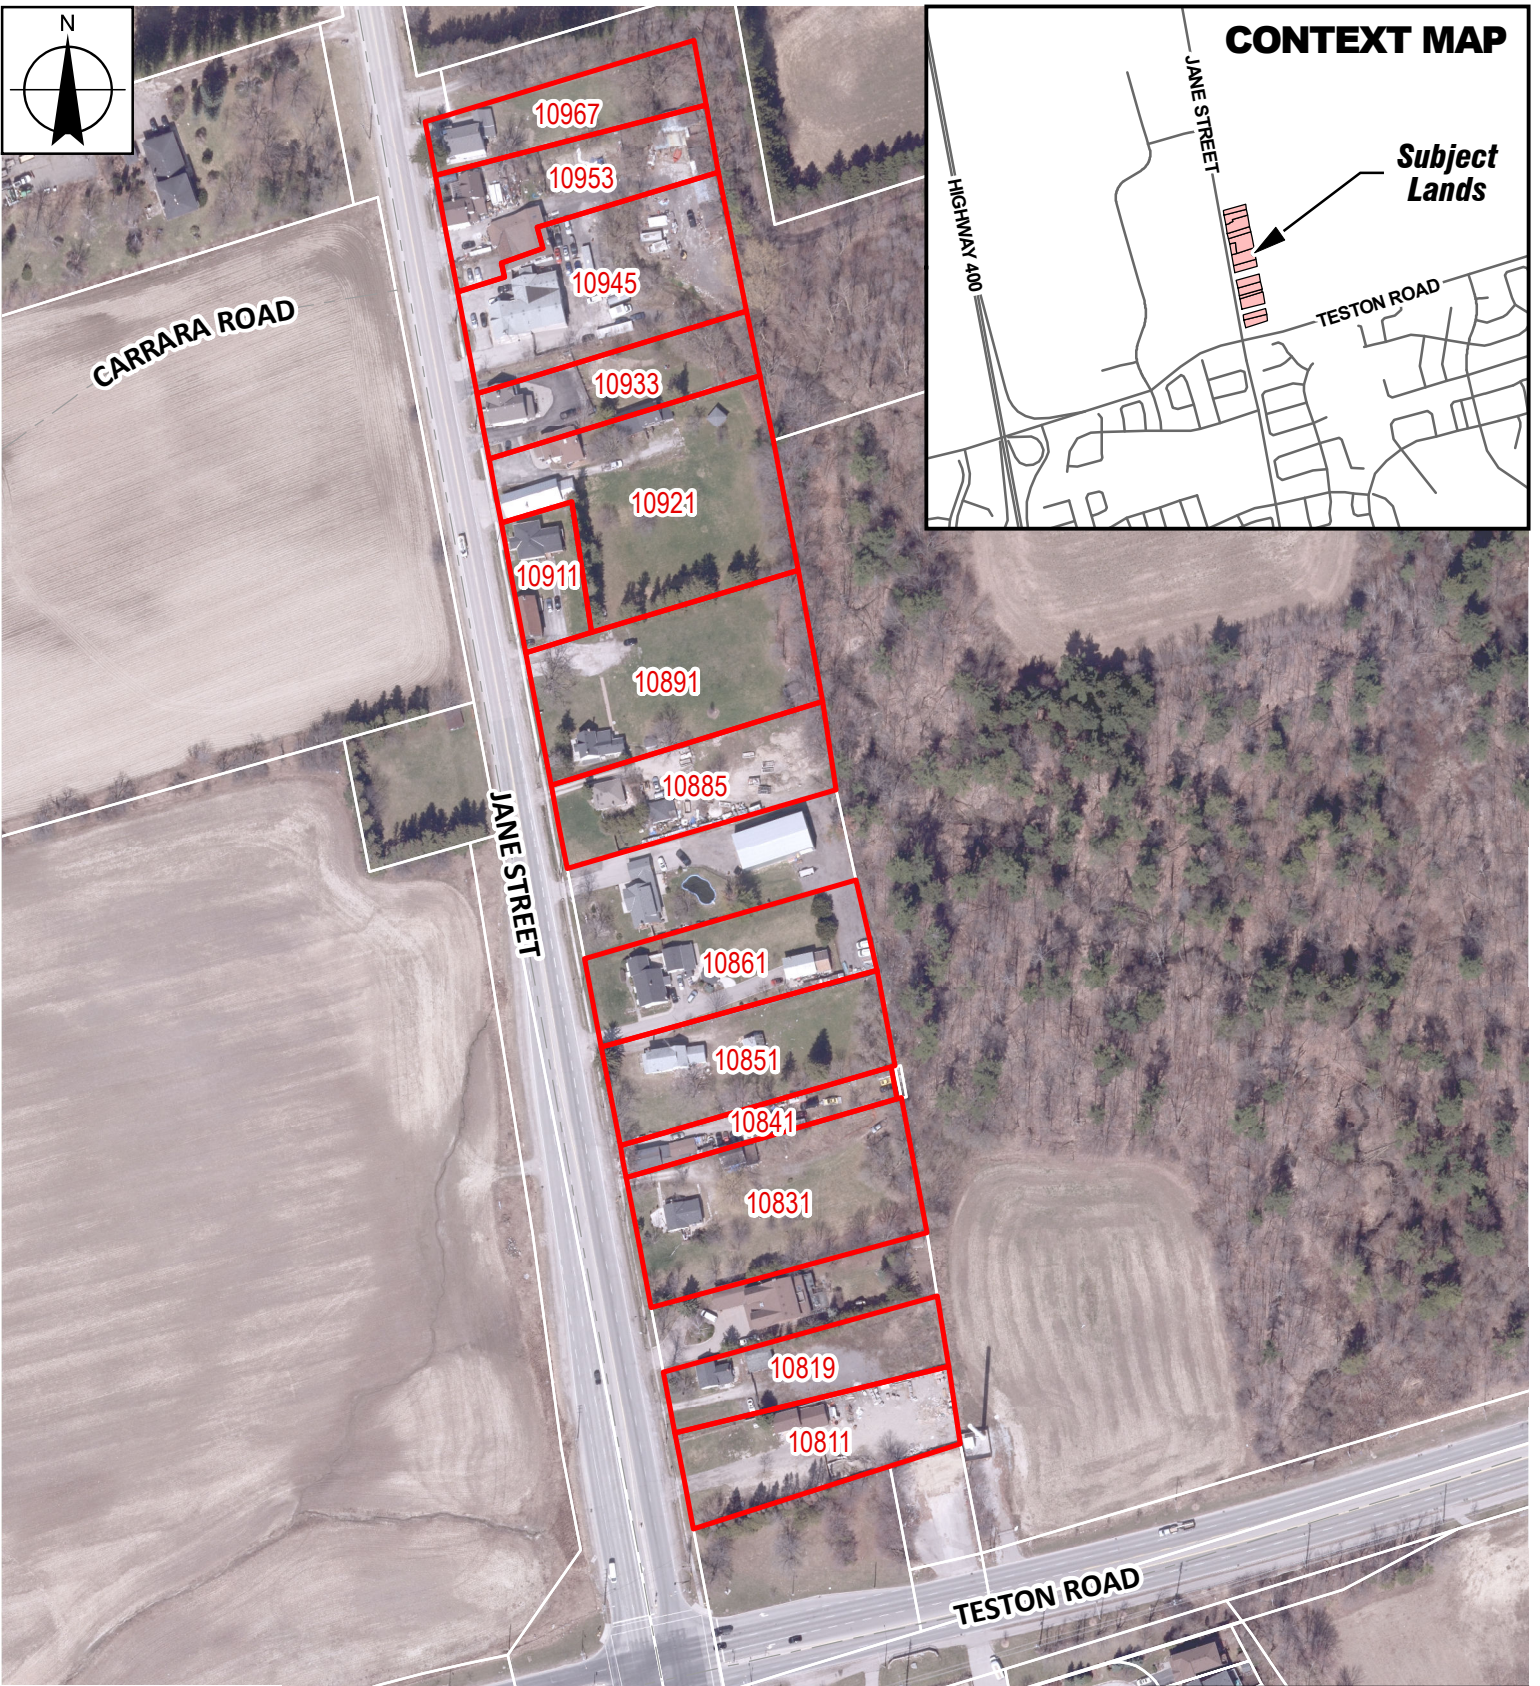

Cultural Heritage Resource Assessment
 New Community Area – “Block 27”
 City of Vaughan, Regional Municipality of York, Ontario

Figure 11: Location of identified built heritage resources (BHR) and cultural heritage landscapes (CHL) within the Block 27 study area.

Teston Village: Historic Maps

1860 Map

1878 Map

CONTEXT MAP

10967

10953

10945

10933

10921

10911

10891

10885

10861

10851

10841

10831