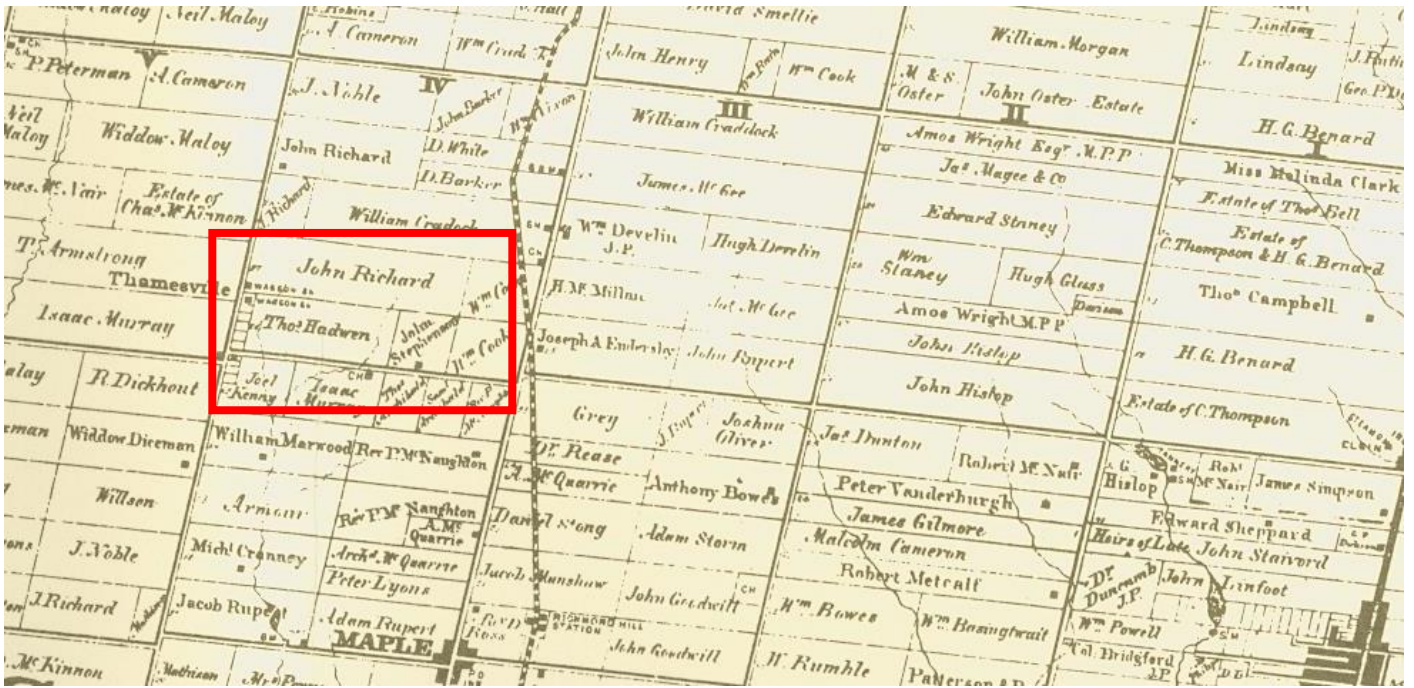

Cultural Heritage Resource Assessment
 New Community Area – “Block 27”
 City of Vaughan, Regional Municipality of York, Ontario

Figure 11: Location of identified built heritage resources (BHR) and cultural heritage landscapes (CHL) within the Block 27 study area.

Teston Village: Historic Maps

1860 Map

1878 Map

CONTEXT MAP

10967

10953

10945

10933