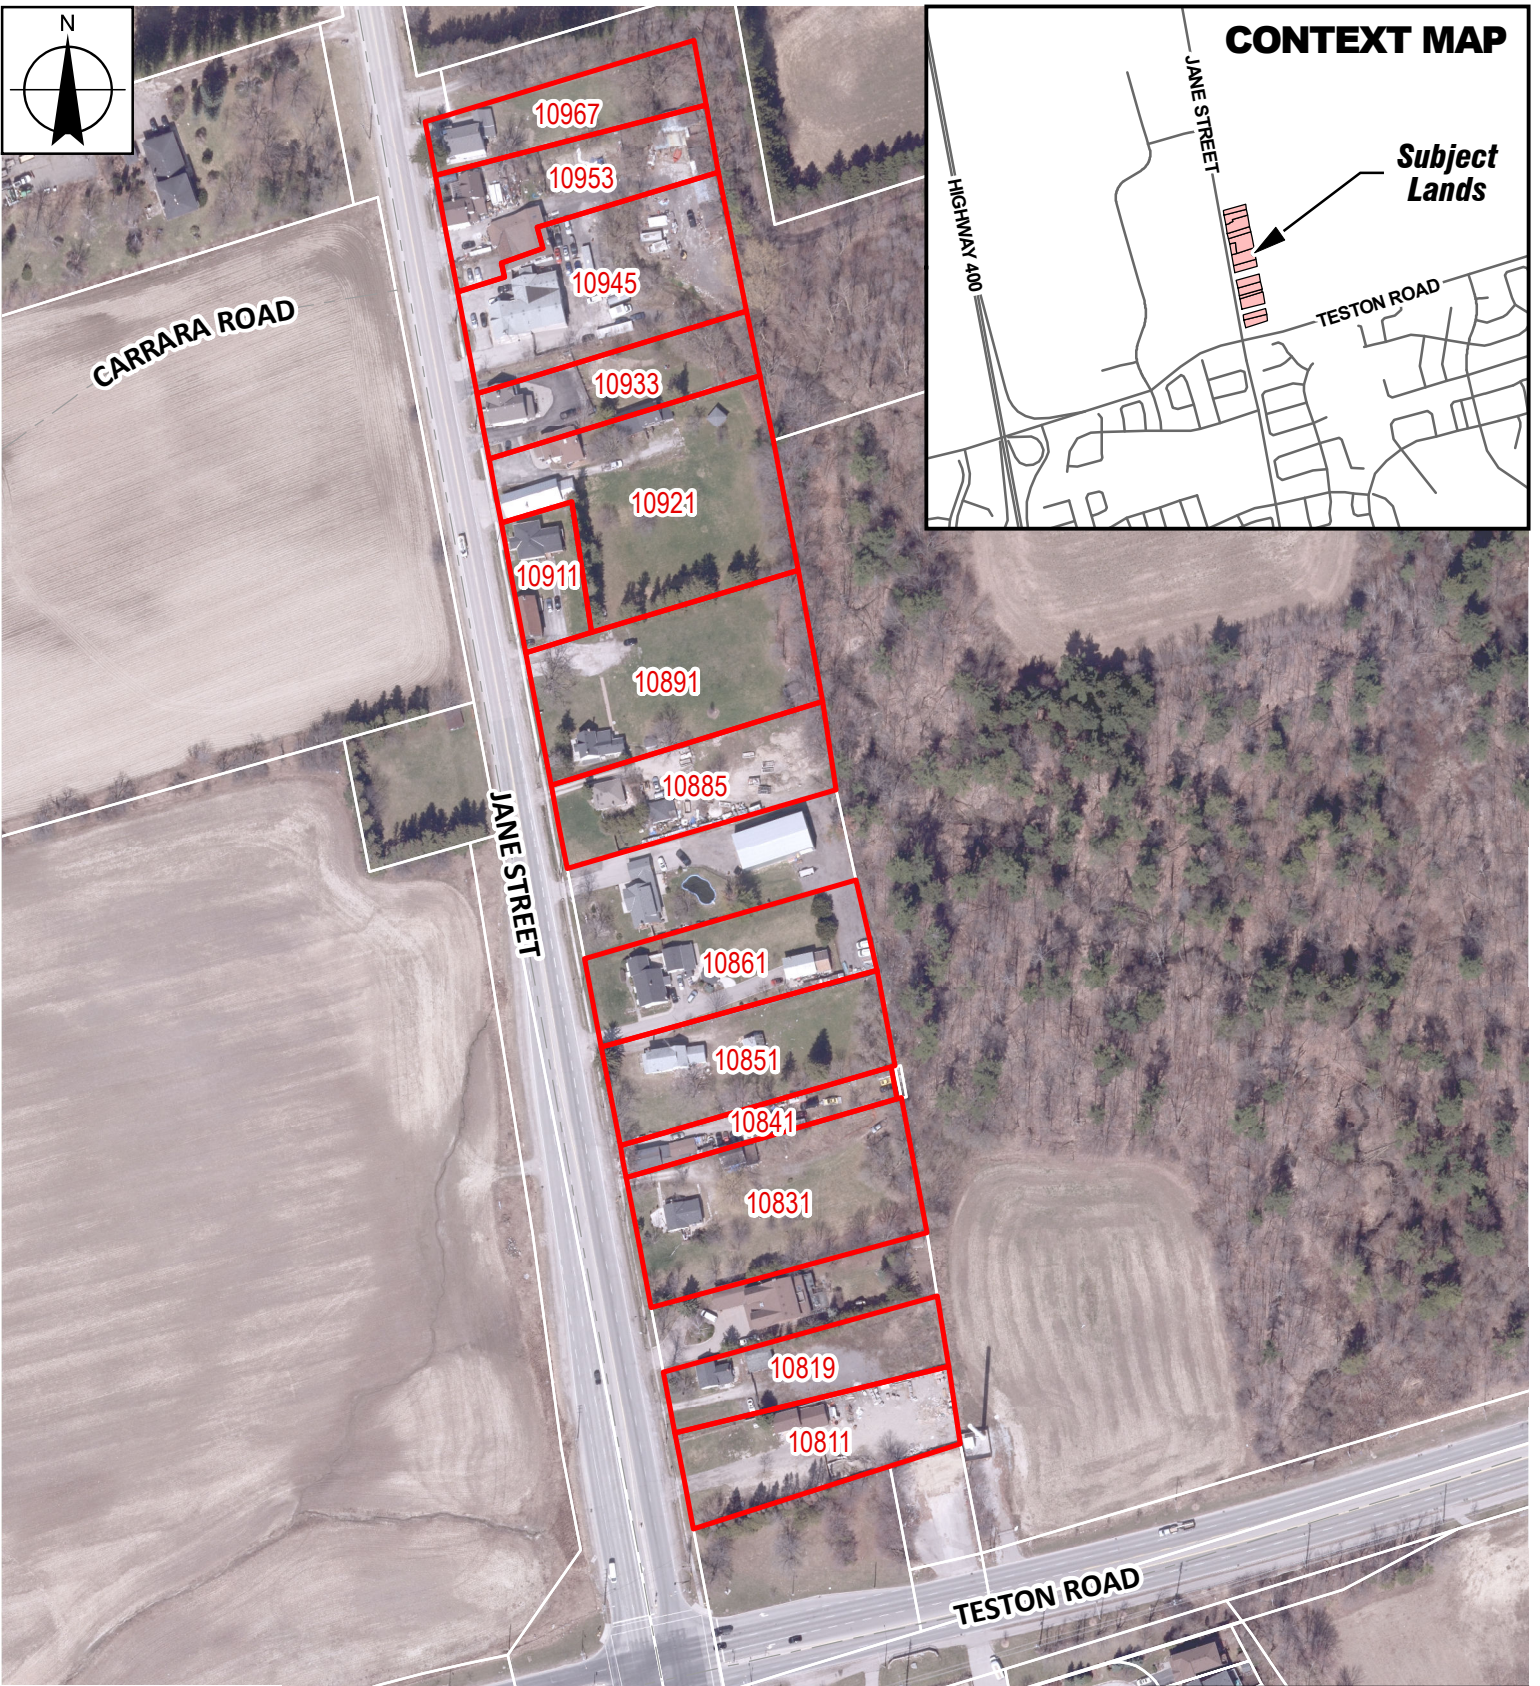

ATTACHMENT 3
10953 JANE STREET

Teston

Teston Village Map: 1975

Teston: From "More Pioneer Hamlets of York" published by The Pennsylvania German Folklore Society of Ontario – 1985

Cultural Heritage Resource Assessment: 2015

Cultural Heritage Resource Assessment
 New Community Area – “Block 27”
 City of Vaughan, Regional Municipality of York, Ontario

Figure 11: Location of identified built heritage resources (BHR) and cultural heritage landscapes (CHL) within the Block 27 study area.

CONTEXT MAP

CARRARA ROAD

JANE STREET

TESTON ROAD

10967

10953

10945

10933

10819

10811

GIOTTO CRESCER