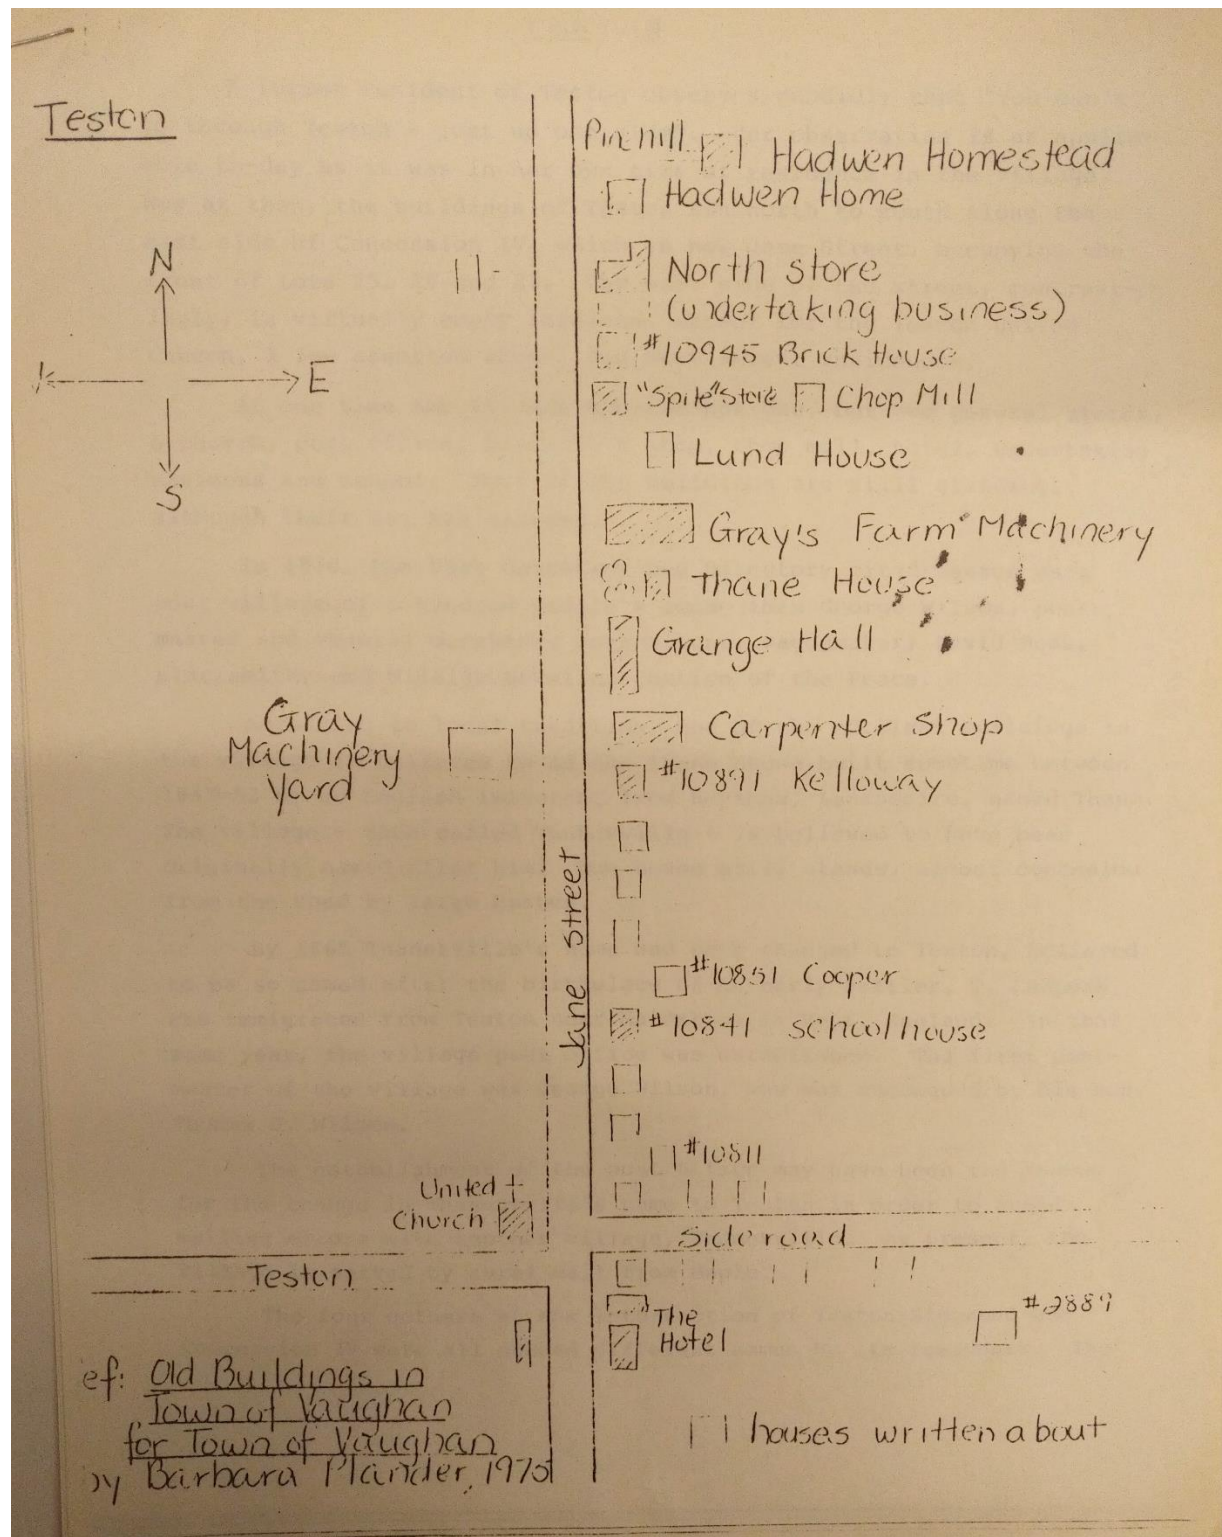

ATTACHMENT 3
10953 JANE STREET

Teston

Teston Village Map: 1975

Teston: From "More Pioneer Hamlets of York" published by The Pennsylvania German Folklore Society of Ontario – 1985

Cultural Heritage Resource Assessment: 2015

Cultural Heritage Resource Assessment
 New Community Area – “Block 27”
 City of Vaughan, Regional Municipality of York, Ontario

Figure 11: Location of identified built heritage resources (BHR) and cultural heritage landscapes (CHL) within the Block 27 study area.

CONTEXT MAP

CARRARA ROAD

JANE STREET

TESTON ROAD

10967

10953

10945

10933