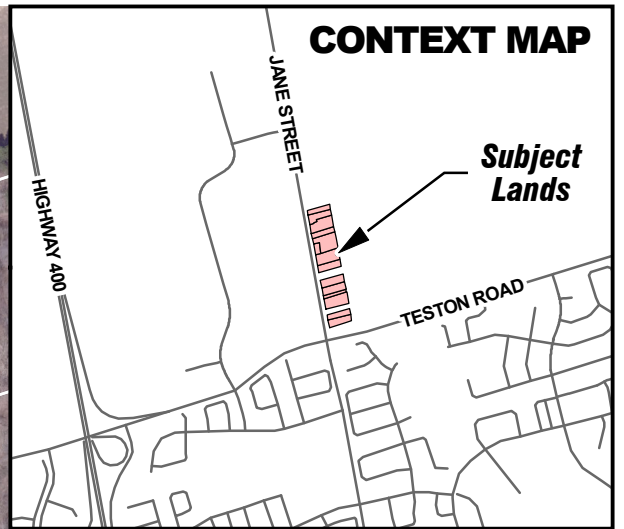

Cultural Heritage Resource Assessment
 New Community Area – “Block 27”
 City of Vaughan, Regional Municipality of York, Ontario

Figure 11: Location of identified built heritage resources (BHR) and cultural heritage landscapes (CHL) within the Block 27 study area.

CONTEXT MAP

CARRARA ROAD

JANE STREET

TESTON ROAD

10967

10953

10945

10933