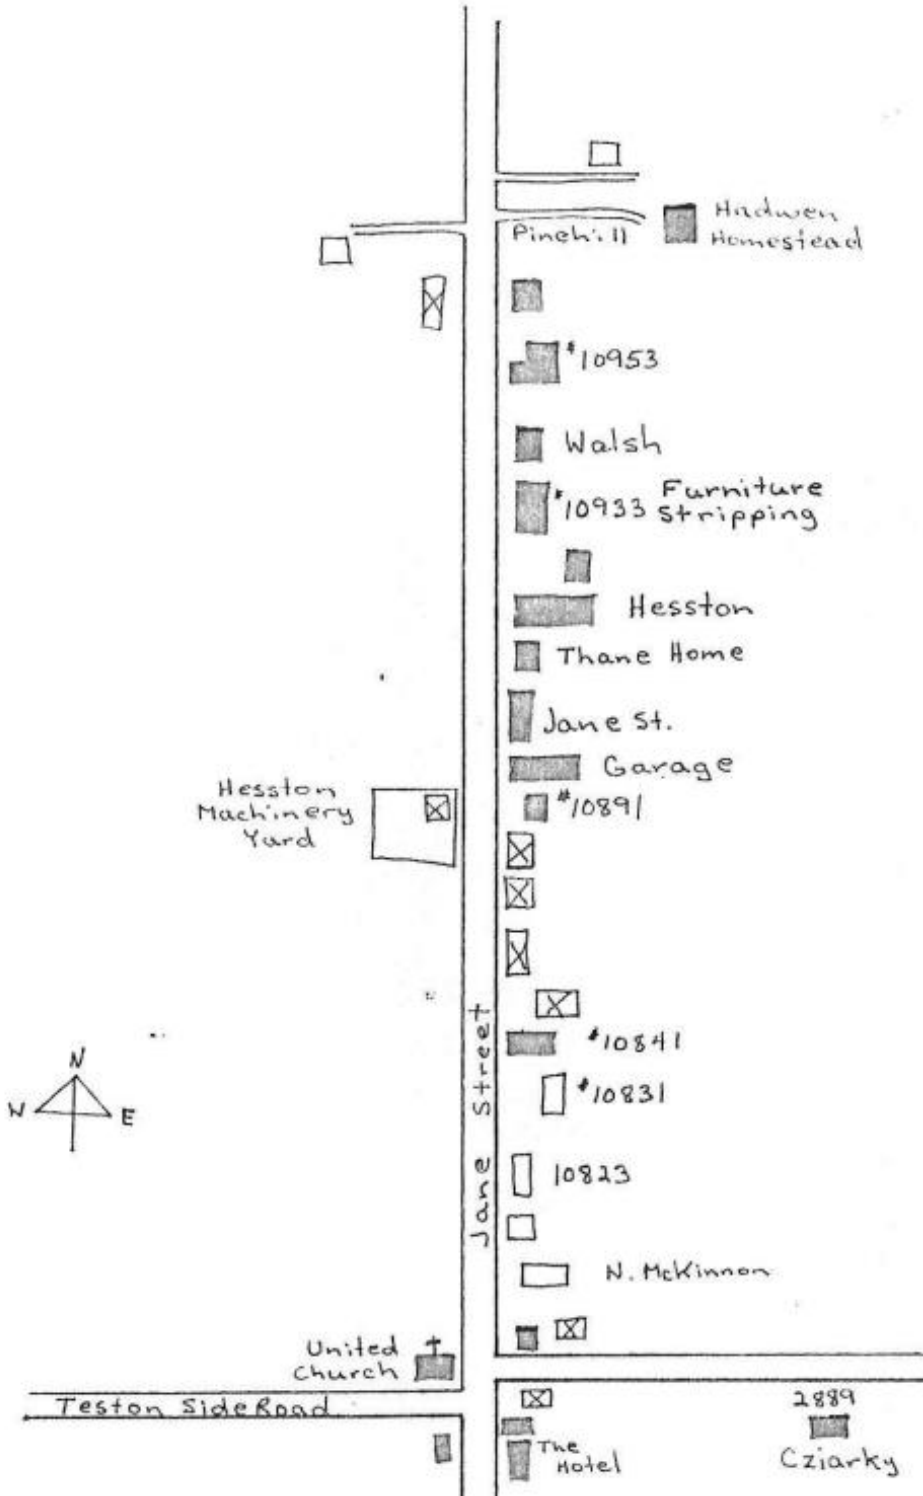

ATTACHMENT 3
10953 JANE STREET

Teston

Teston Village Map: 1975

Teston: From "More Pioneer Hamlets of York" published by The Pennsylvania German Folklore Society of Ontario – 1985

Cultural Heritage Resource Assessment: 2015

Cultural Heritage Resource Assessment
 New Community Area – “Block 27”
 City of Vaughan, Regional Municipality of York, Ontario

Figure 11: Location of identified built heritage resources (BHR) and cultural heritage landscapes (CHL) within the Block 27 study area.

CONTEXT MAP

CARRARA ROAD

JANE STREET

TESTON ROAD

10967

10953

10945

10933

10921

10911

10891

10885

10861

10851

10841

10831