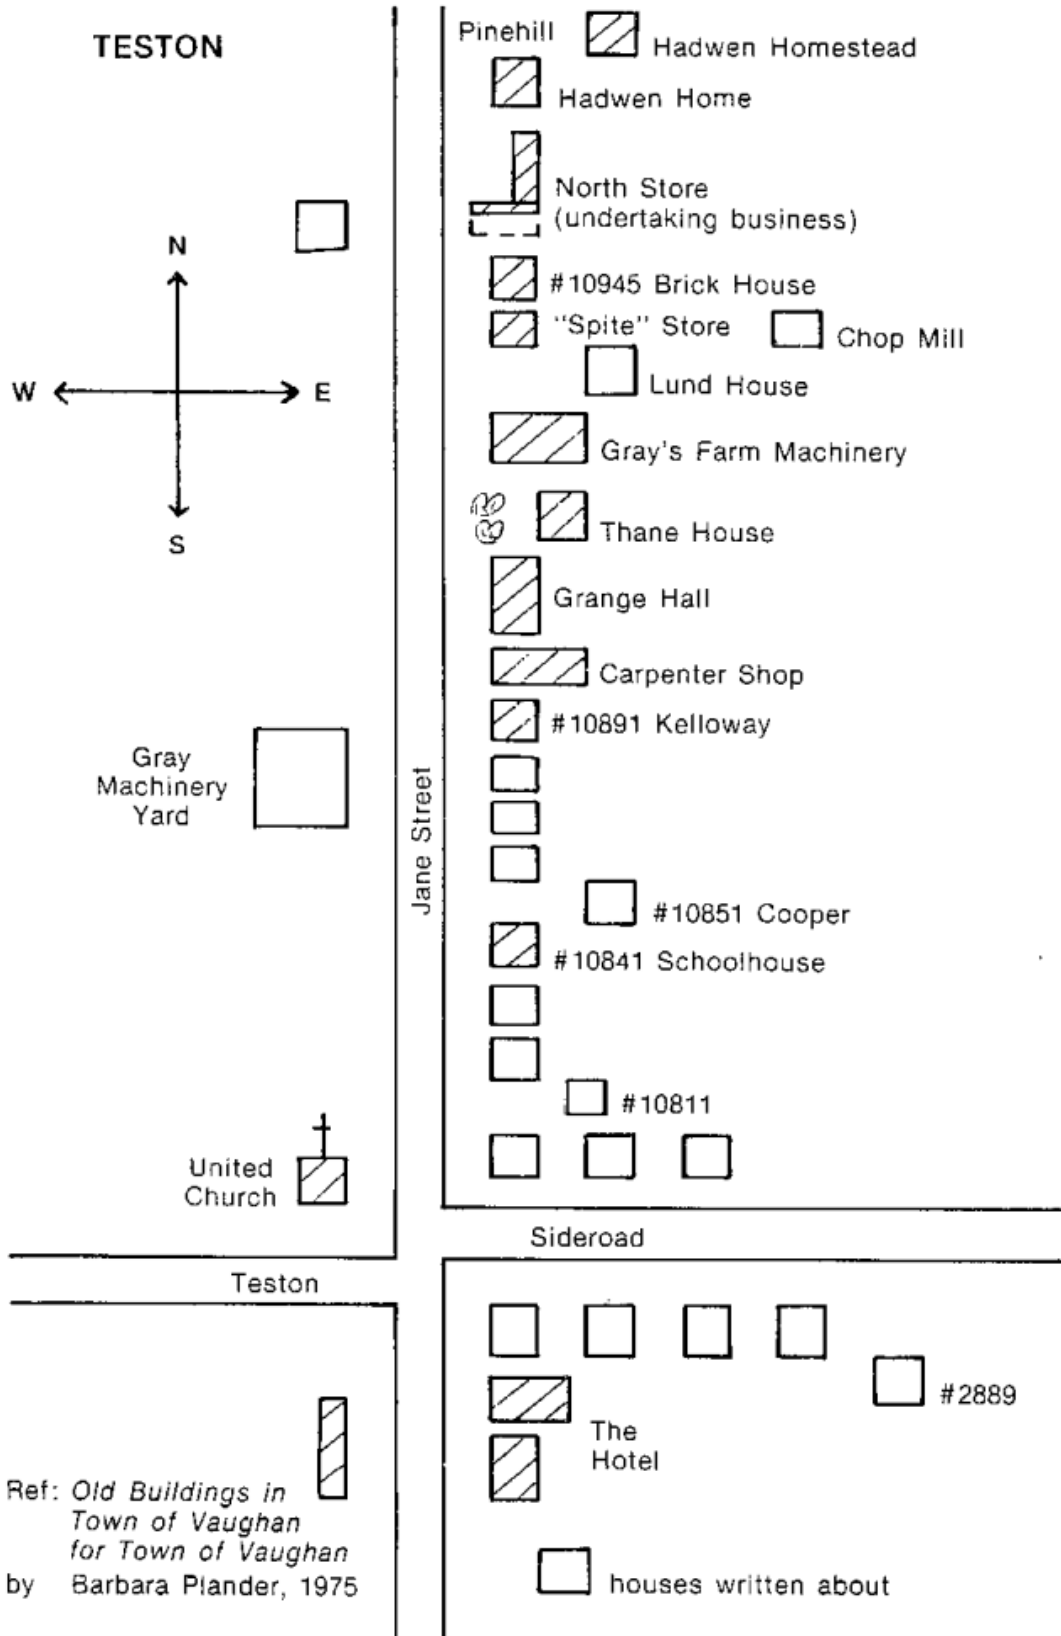

ATTACHMENT 3
10953 JANE STREET

Teston

Teston Village Map: 1975

Teston: From "More Pioneer Hamlets of York" published by The Pennsylvania German Folklore Society of Ontario – 1985

Cultural Heritage Resource Assessment: 2015

CONTEXT MAP

CARRARA ROAD

JANE STREET

TESTON ROAD

10967

10953

10945

10933

10921

10911

10891

10885

10861

10851

10841

10831

10819

10811

GIOTTO CRESCER