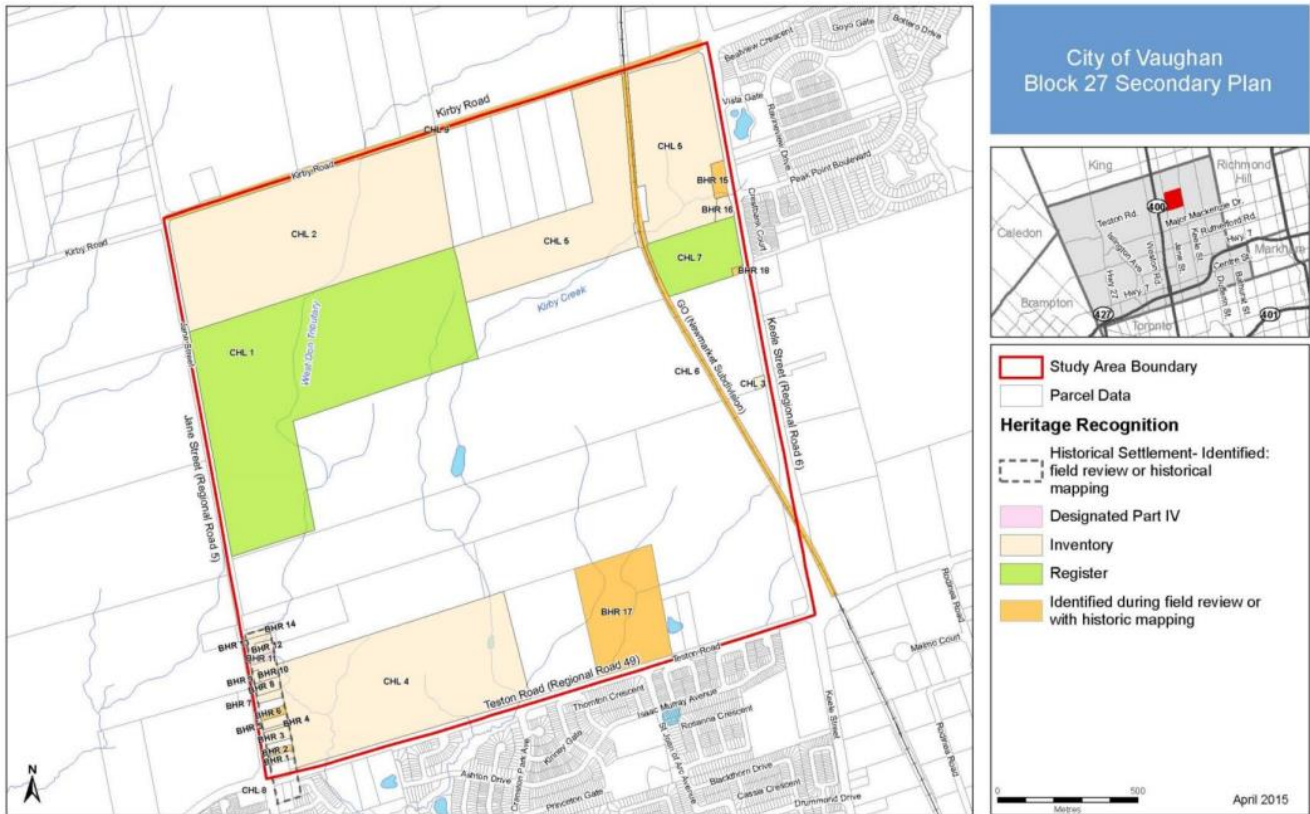

Cultural Heritage Resource Assessment
 New Community Area – “Block 27”
 City of Vaughan, Regional Municipality of York, Ontario

Figure 11: Location of identified built heritage resources (BHR) and cultural heritage landscapes (CHL) within the Block 27 study area.

CONTEXT MAP

CARRARA ROAD

JANE STREET

TESTON ROAD

10967

10953

10945

10933