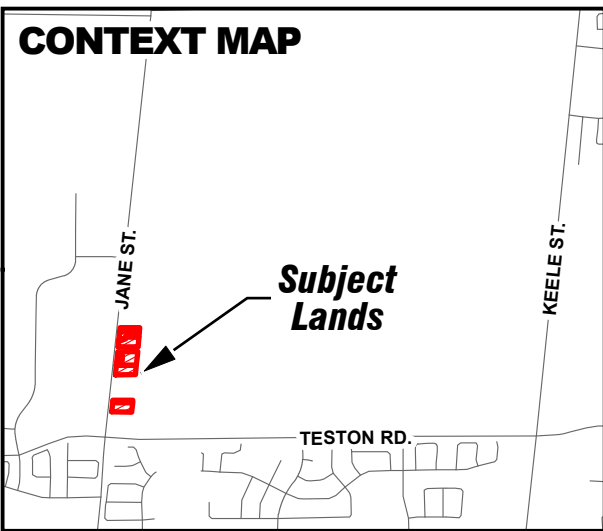


 Subject Lands

Location Map - 10953 Jane Street

Location:
10953 Jane Street
Part of Lot 27, Concession 4

Attachment

Date:
March 13, 2024

1

CONTEXT MAP

Location Map- Teston Village

Attachment

DATE:
March 13, 2024

1

LOCATION:
Part of Lots 26 and 27, Concession 4