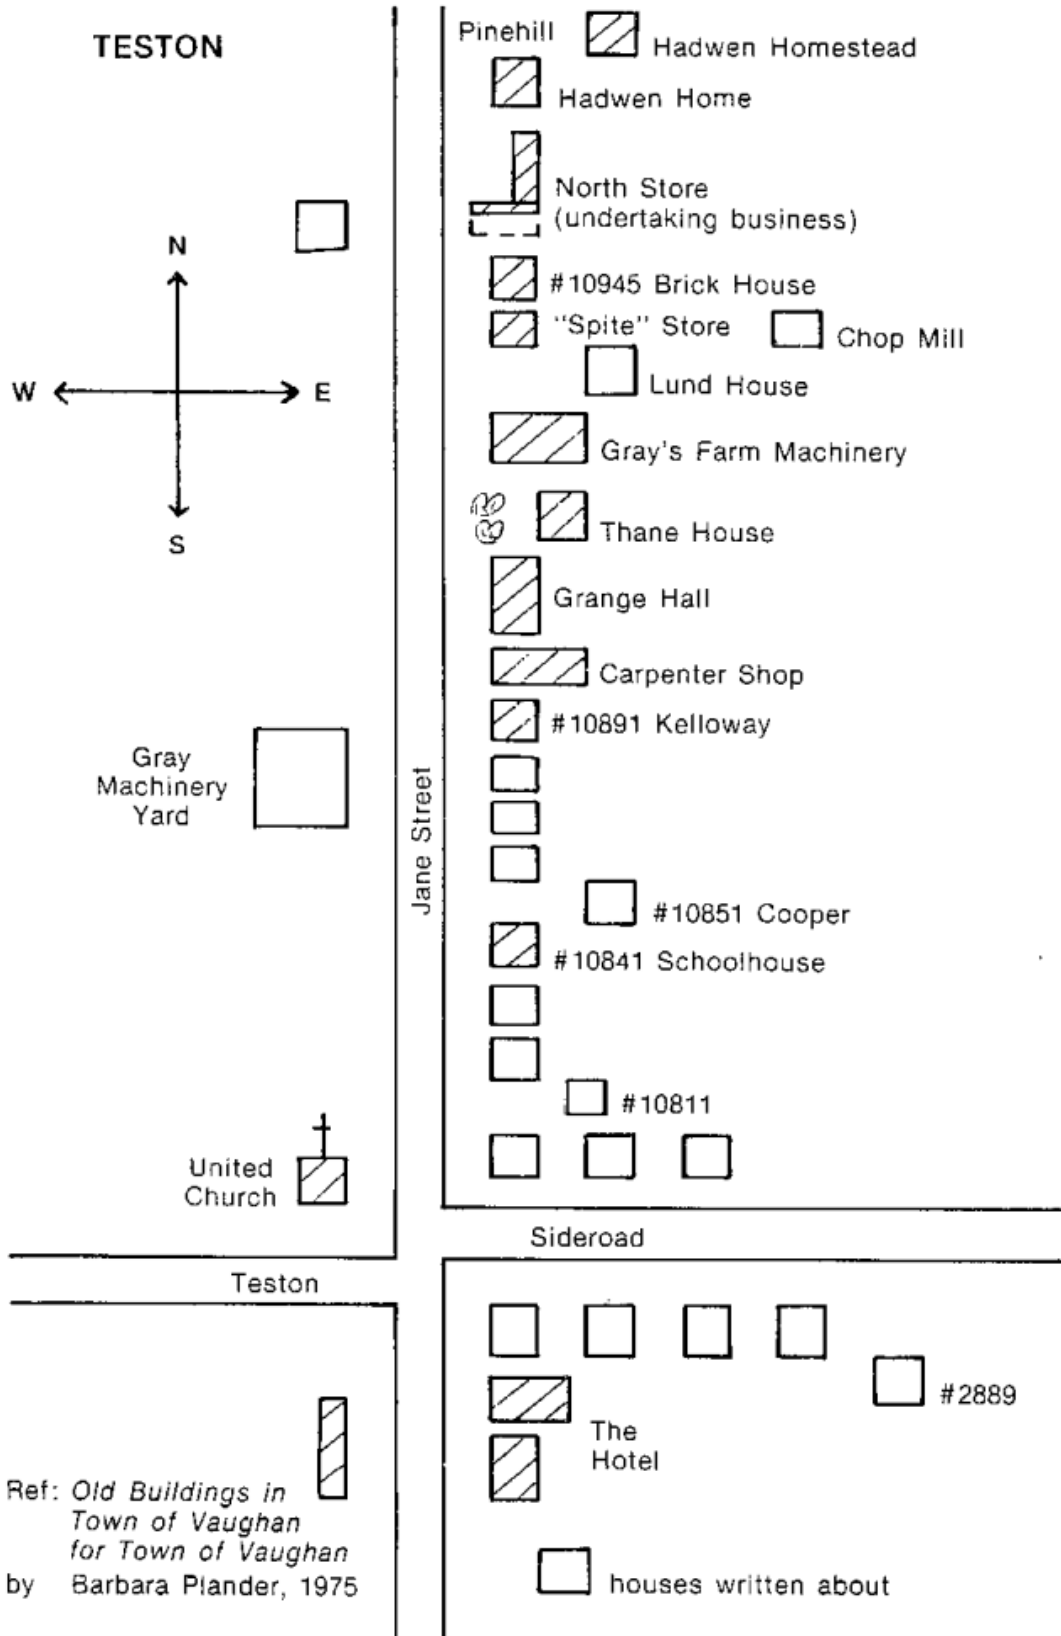

ATTACHMENT 3
10945 JANE STREET

Teston

Teston Village Map: 1975

Teston: From "More Pioneer Hamlets of York" published by The Pennsylvania German Folklore Society of Ontario – 1985

Cultural Heritage Resource Assessment: 2015

Cultural Heritage Resource Assessment
 New Community Area – “Block 27”
 City of Vaughan, Regional Municipality of York, Ontario

Figure 11: Location of identified built heritage resources (BHR) and cultural heritage landscapes (CHL) within the Block 27 study area.

Teston Village: Historic Maps

1860 Map

1878 Map

CONTEXT MAP

CARRARA ROAD

JANE STREET

TESTON ROAD

GIOTTO CRESCER