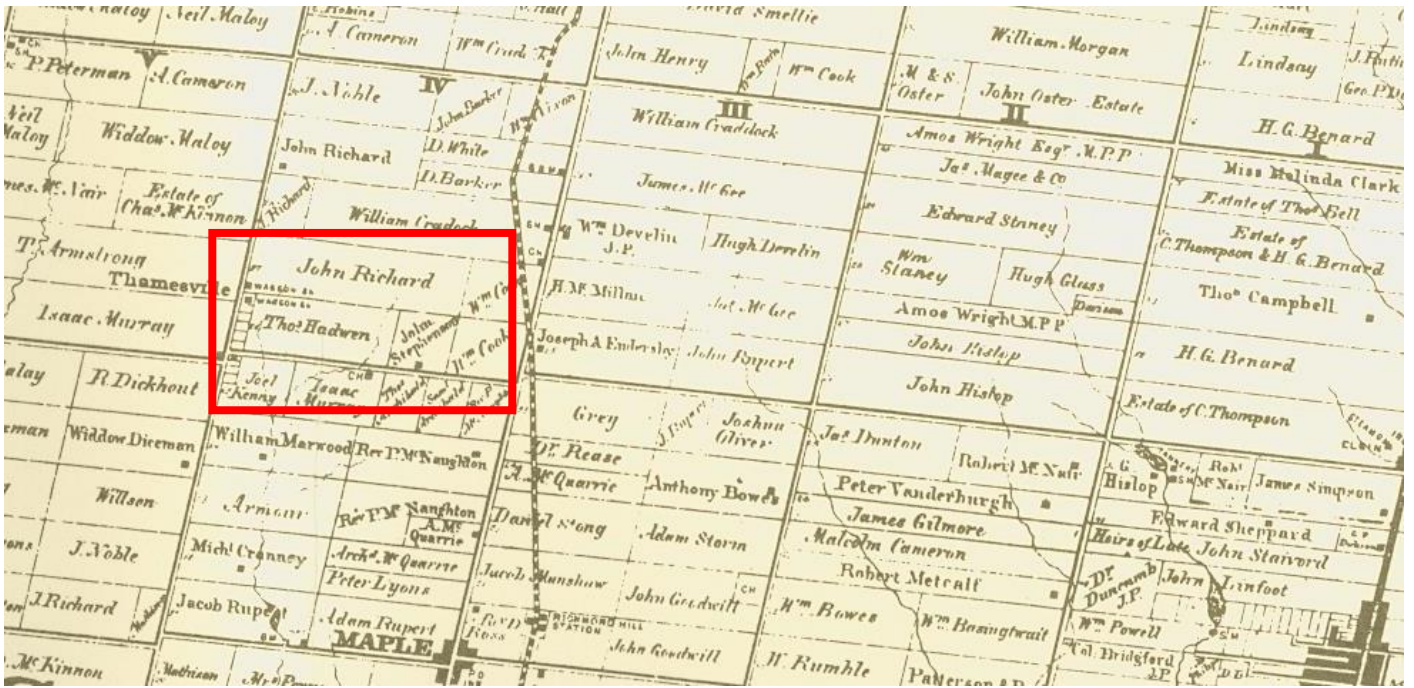

Cultural Heritage Resource Assessment
 New Community Area – “Block 27”
 City of Vaughan, Regional Municipality of York, Ontario

Figure 11: Location of identified built heritage resources (BHR) and cultural heritage landscapes (CHL) within the Block 27 study area.

Teston Village: Historic Maps

1860 Map

1878 Map

CONTEXT MAP

CARRARA ROAD

JANE STREET

TESTON ROAD

GIOTTO CRESCER