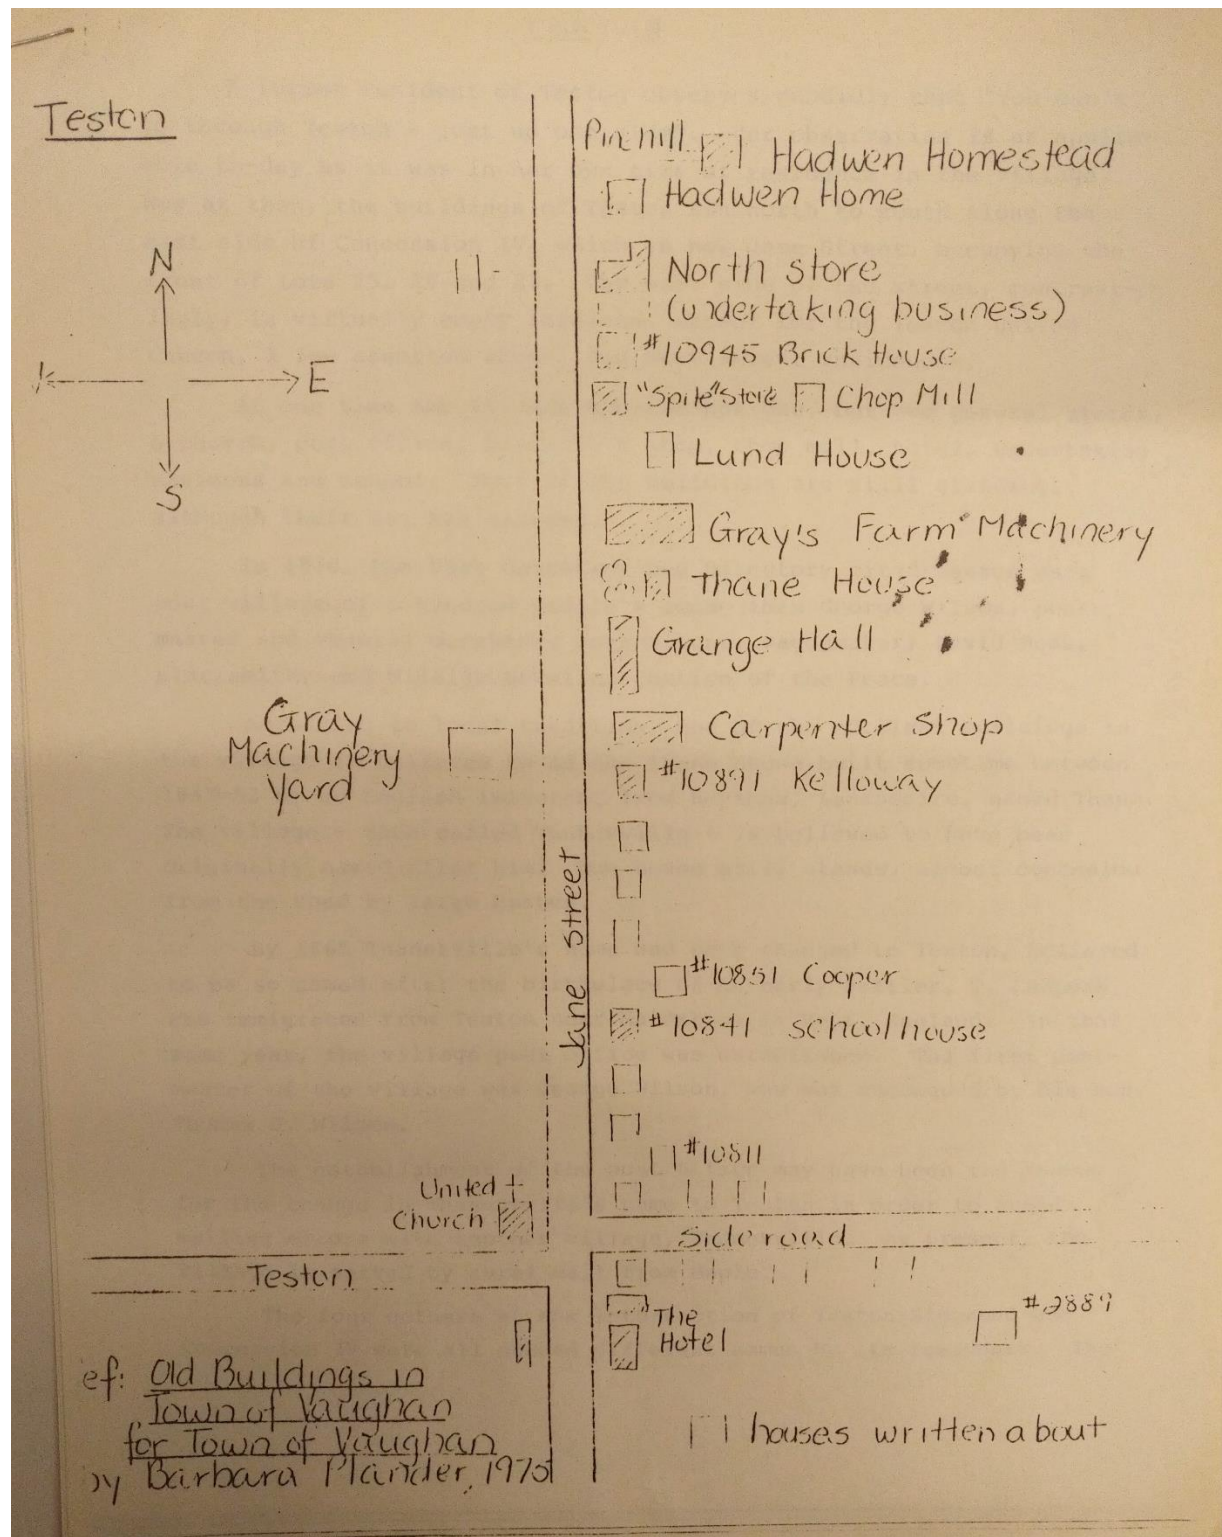

ATTACHMENT 3
10945 JANE STREET

Teston

Teston Village Map: 1975

Teston: From "More Pioneer Hamlets of York" published by The Pennsylvania German Folklore Society of Ontario – 1985

Cultural Heritage Resource Assessment: 2015

Cultural Heritage Resource Assessment
 New Community Area – “Block 27”
 City of Vaughan, Regional Municipality of York, Ontario

Figure 11: Location of identified built heritage resources (BHR) and cultural heritage landscapes (CHL) within the Block 27 study area.

Teston Village: Historic Maps

1860 Map

1878 Map

CONTEXT MAP

CARRARA ROAD

JANE STREET

TESTON ROAD

GIOTTO CRESCER