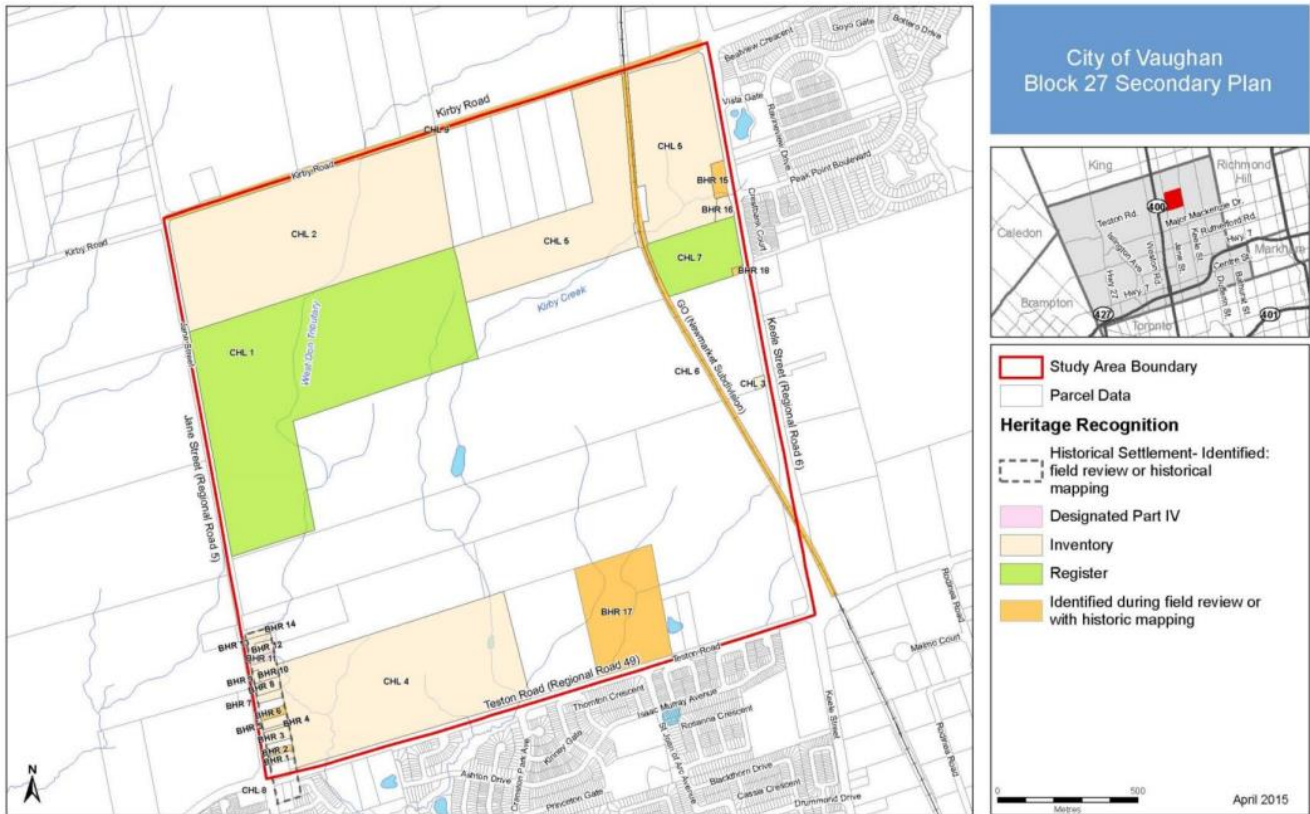

Cultural Heritage Resource Assessment
 New Community Area – “Block 27”
 City of Vaughan, Regional Municipality of York, Ontario

Figure 11: Location of identified built heritage resources (BHR) and cultural heritage landscapes (CHL) within the Block 27 study area.

Teston Village: Historic Maps

1860 Map

1878 Map

CONTEXT MAP

CARRARA ROAD

JANE STREET

TESTON ROAD

GIOTTO CRESCER