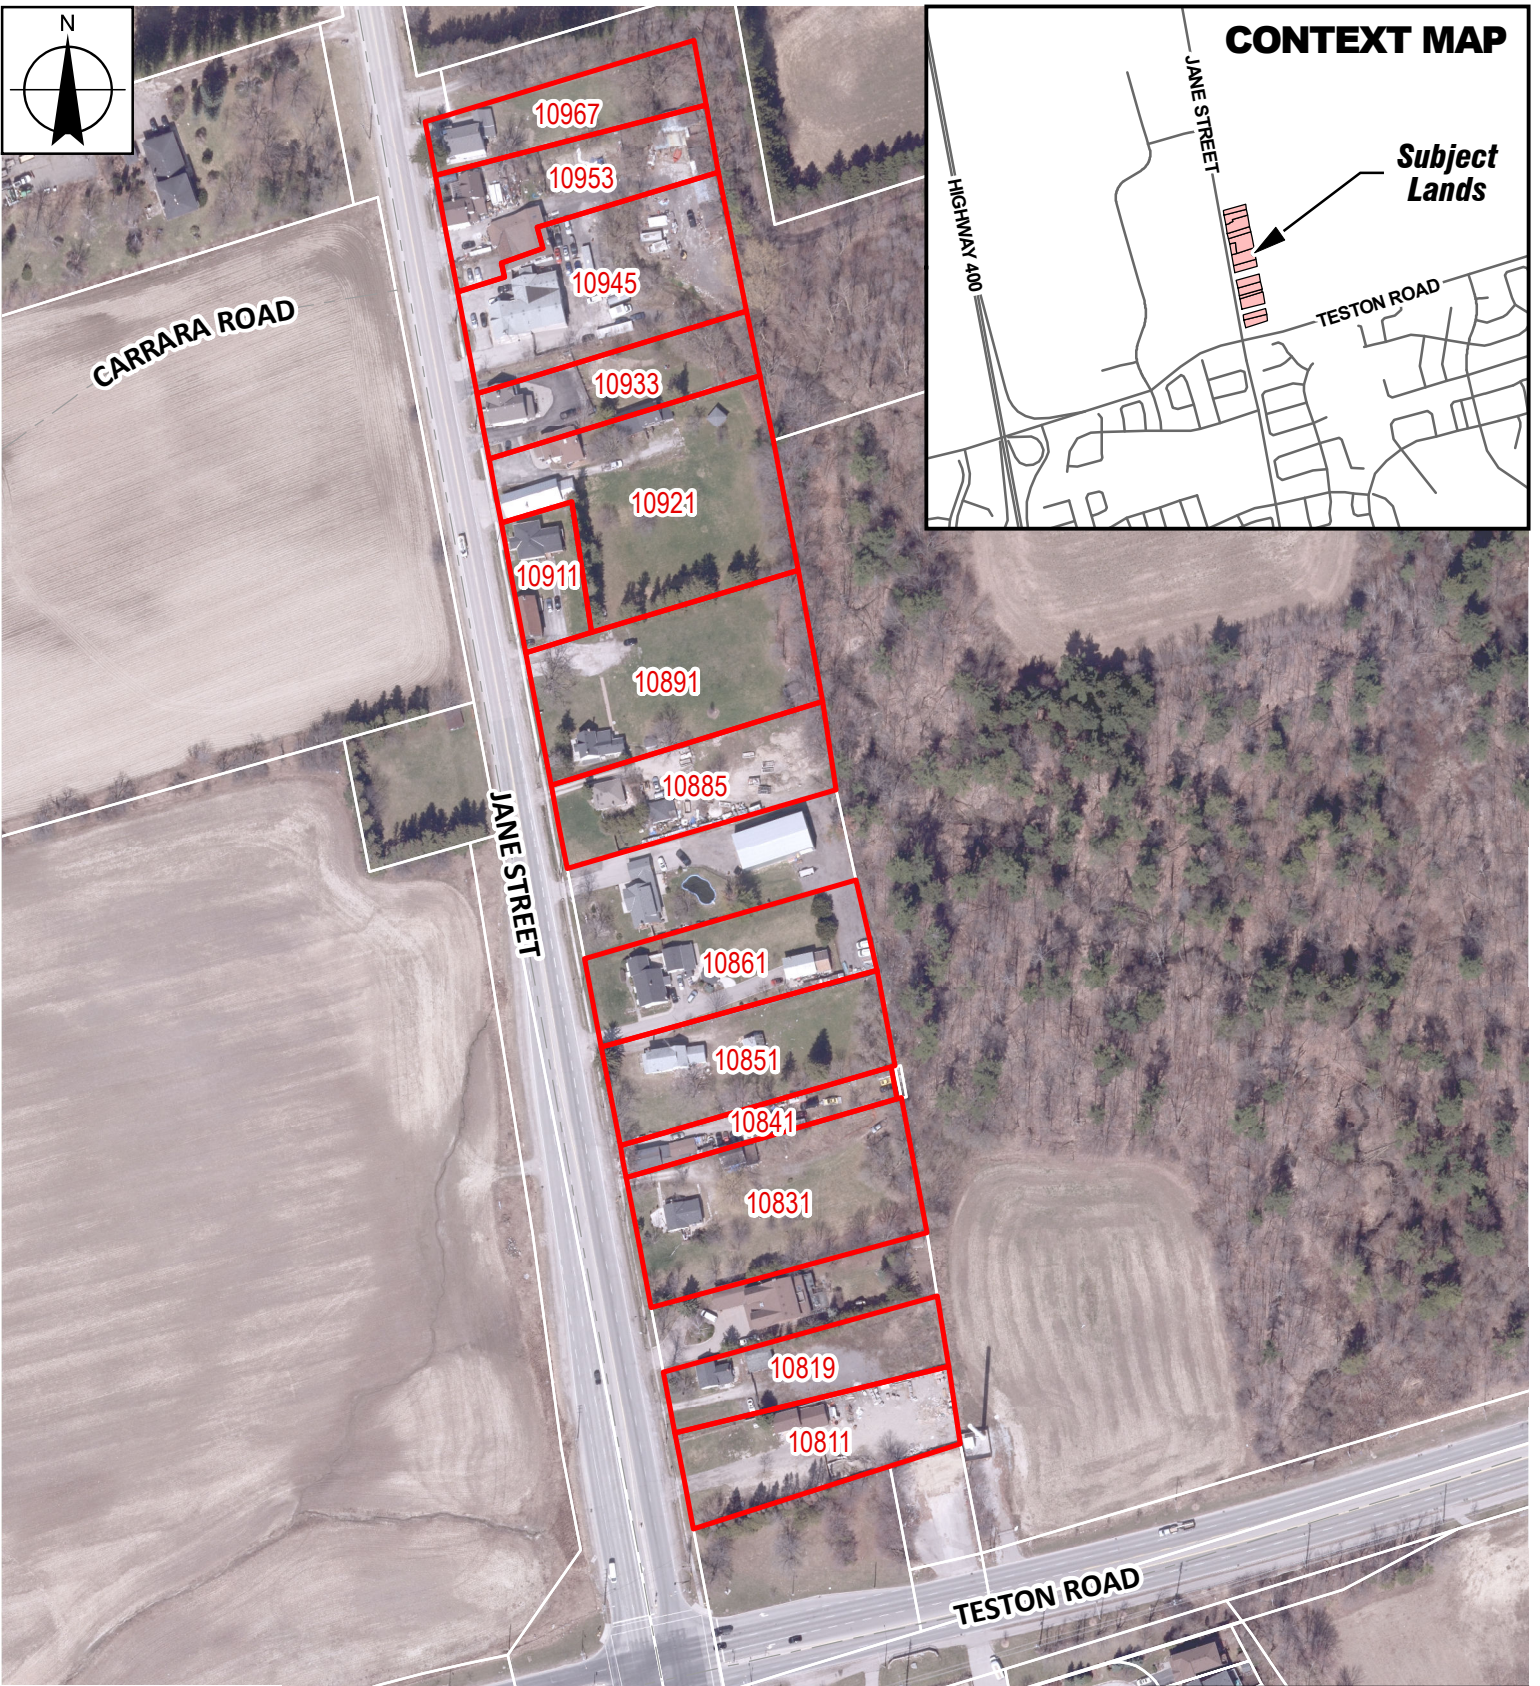

ATTACHMENT 3
10945 JANE STREET

Teston

Teston Village Map: 1975

Teston: From "More Pioneer Hamlets of York" published by The Pennsylvania German Folklore Society of Ontario – 1985

Cultural Heritage Resource Assessment: 2015

Cultural Heritage Resource Assessment
 New Community Area – “Block 27”
 City of Vaughan, Regional Municipality of York, Ontario

Figure 11: Location of identified built heritage resources (BHR) and cultural heritage landscapes (CHL) within the Block 27 study area.

Teston Village: Historic Maps

1860 Map

1878 Map

CONTEXT MAP

CARRARA ROAD

JANE STREET

TESTON ROAD

GIOTTO CRESCER