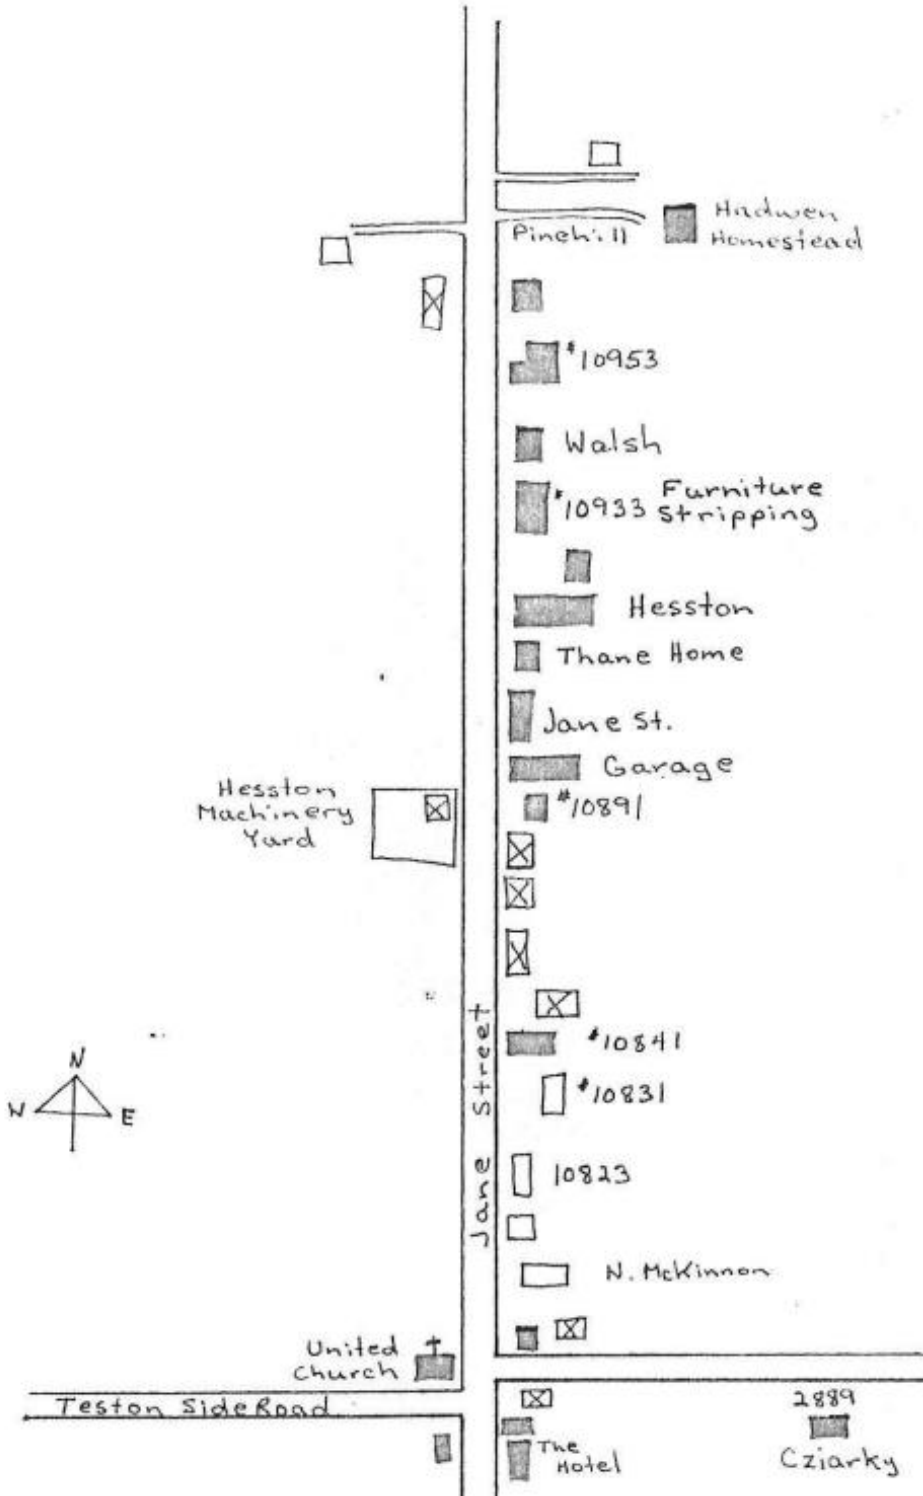

ATTACHMENT 3
10945 JANE STREET

Teston

Teston Village Map: 1975

Teston: From "More Pioneer Hamlets of York" published by The Pennsylvania German Folklore Society of Ontario – 1985

Cultural Heritage Resource Assessment: 2015

Cultural Heritage Resource Assessment
 New Community Area – “Block 27”
 City of Vaughan, Regional Municipality of York, Ontario

Figure 11: Location of identified built heritage resources (BHR) and cultural heritage landscapes (CHL) within the Block 27 study area.

Teston Village: Historic Maps

1860 Map

1878 Map

CONTEXT MAP

CARRARA ROAD

JANE STREET

TESTON ROAD

GIOTTO CRESCER