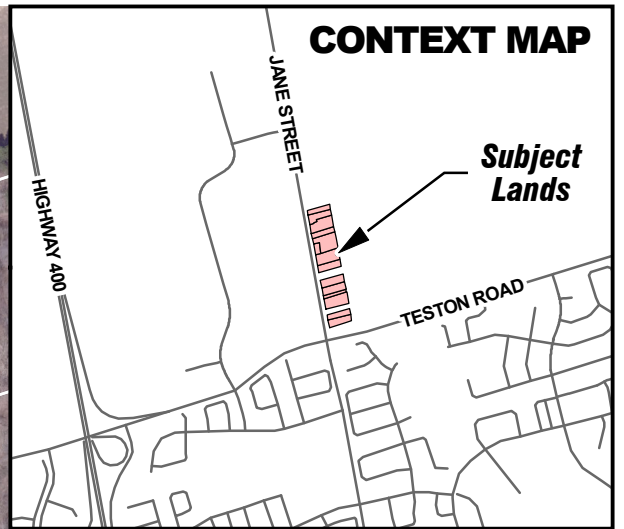

Cultural Heritage Resource Assessment
 New Community Area – “Block 27”
 City of Vaughan, Regional Municipality of York, Ontario

Figure 11: Location of identified built heritage resources (BHR) and cultural heritage landscapes (CHL) within the Block 27 study area.

Teston Village: Historic Maps

1860 Map

1878 Map

CONTEXT MAP

CARRARA ROAD

JANE STREET

TESTON ROAD

GIOTTO CRESCER