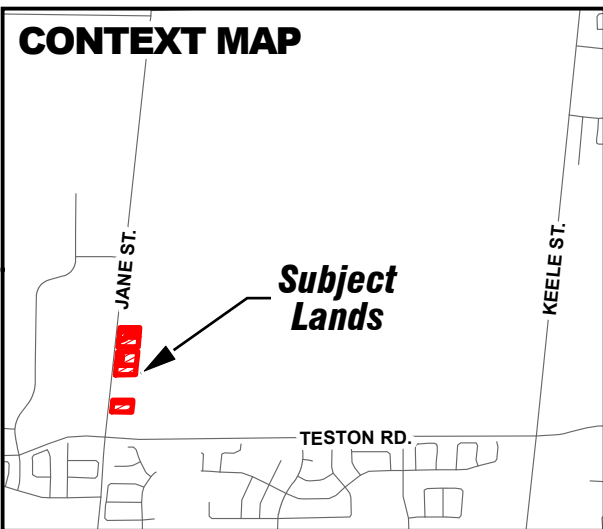

**Location Map -
10945 Jane Street**

Location:
10945 Jane Street
Part of Lot 27, Concession 4

Attachment

Date:
March 13, 2024

1

CONTEXT MAP

Location Map- Teston Village

Attachment

DATE:
March 13, 2024

1

LOCATION:
Part of Lots 26 and 27, Concession 4