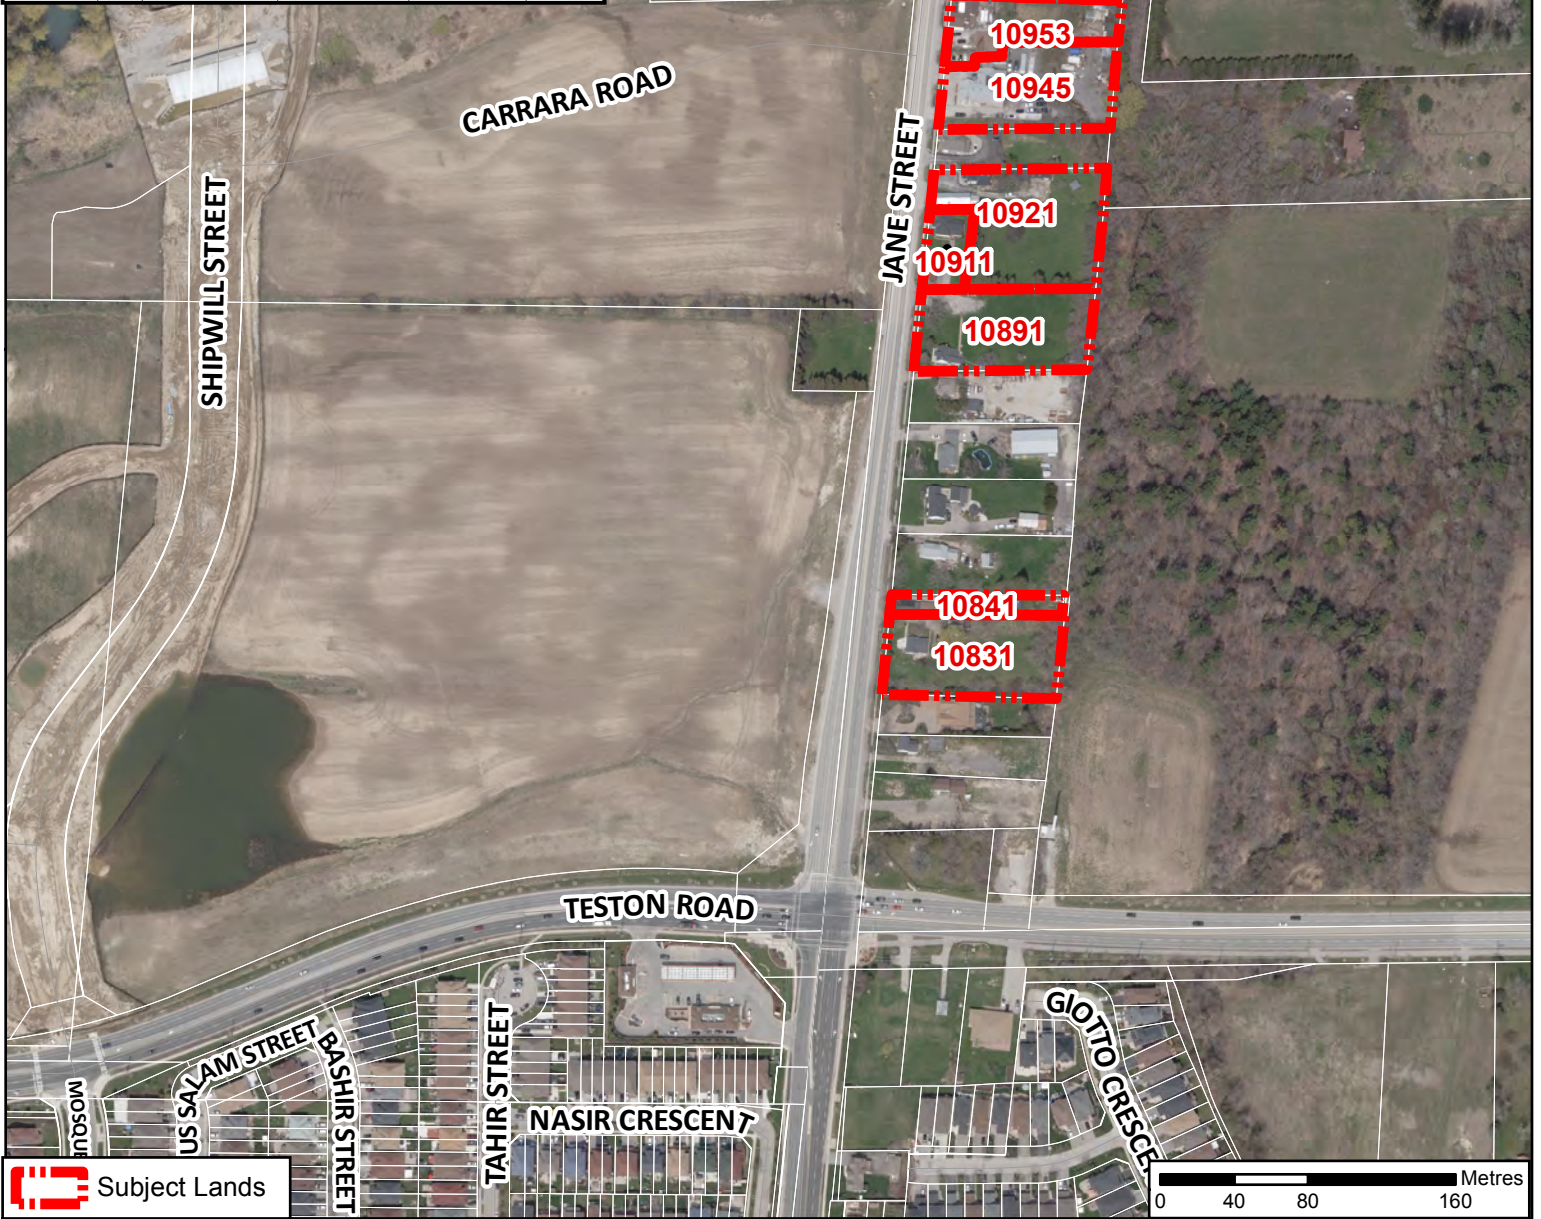

**Location Map -
10945 Jane Street**

Location:
10945 Jane Street
Part of Lot 27, Concession 4

Attachment

Date:
March 13, 2024

1

CONTEXT MAP

Location Map- Teston Village

Attachment

DATE:
March 13, 2024

1

LOCATION:
Part of Lots 26 and 27, Concession 4