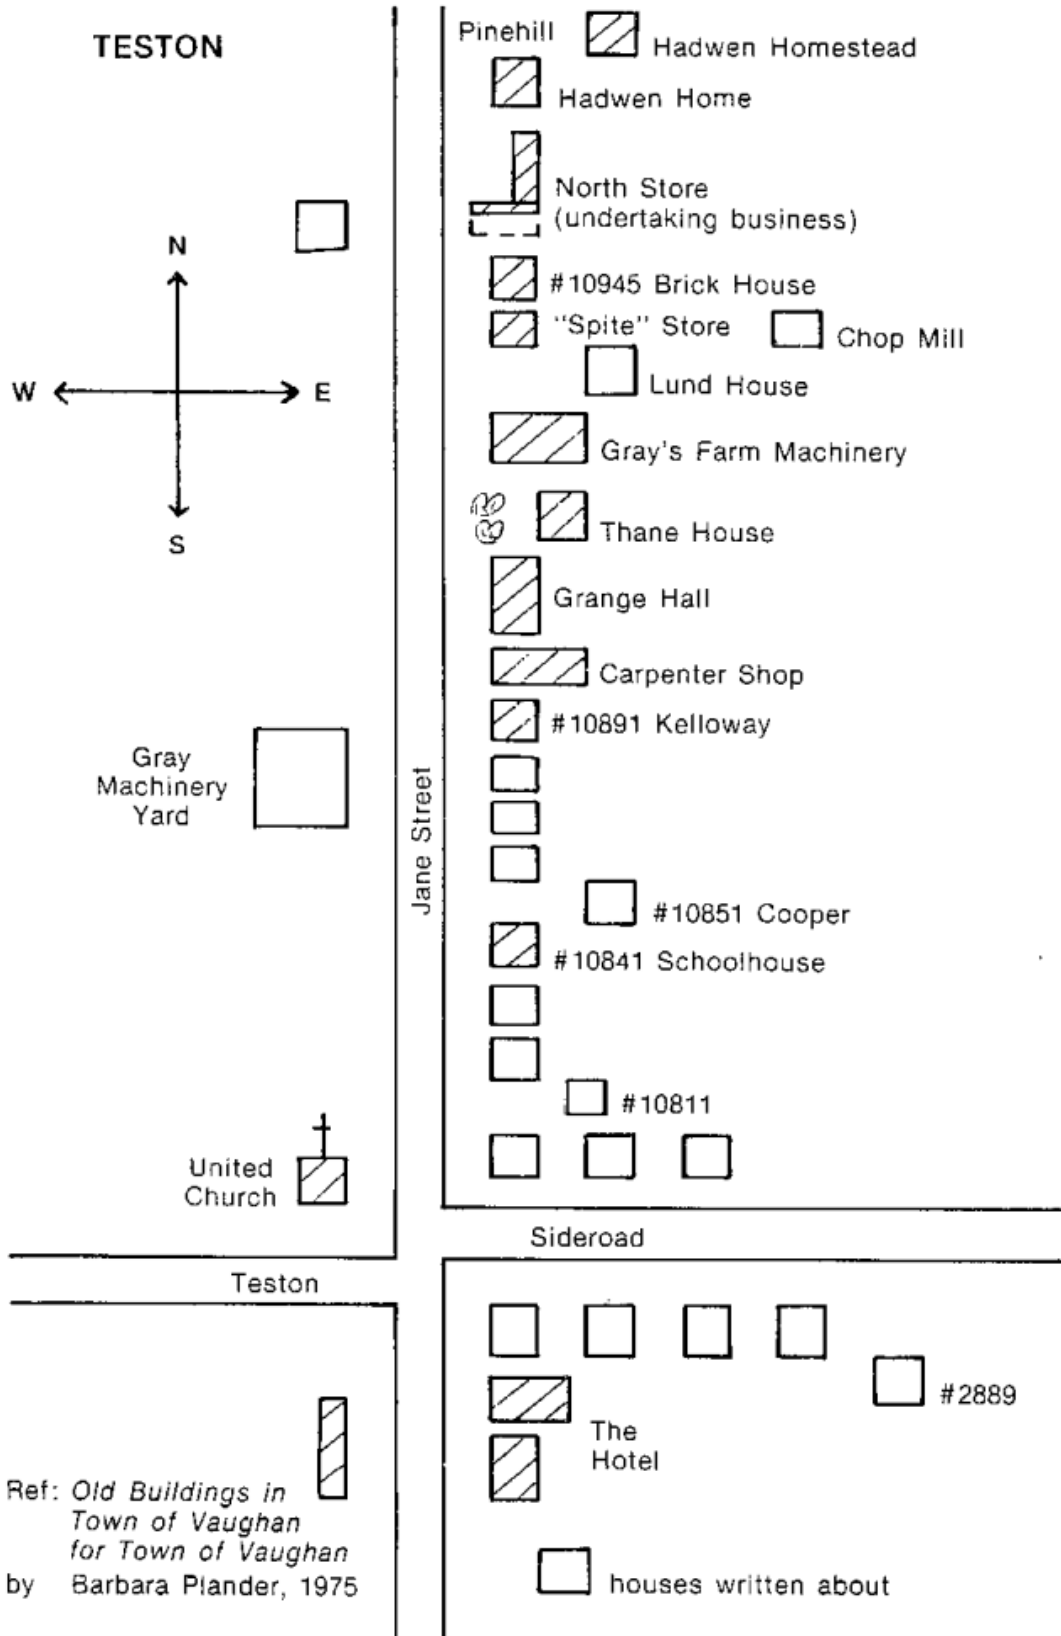

ATTACHMENT 3
10891 JANE STREET

Teston

Teston Village Map: 1975

Teston: From "More Pioneer Hamlets of York" published by The Pennsylvania German Folklore Society of Ontario – 1985

Cultural Heritage Resource Assessment: 2015

Cultural Heritage Resource Assessment
 New Community Area – “Block 27”
 City of Vaughan, Regional Municipality of York, Ontario

Figure 11: Location of identified built heritage resources (BHR) and cultural heritage landscapes (CHL) within the Block 27 study area.

Teston Village: Historic Maps

1860 Map

1878 Map

CONTEXT MAP

CARRARA ROAD

JANE STREET

TESTON ROAD

GIOTTO CRESCER