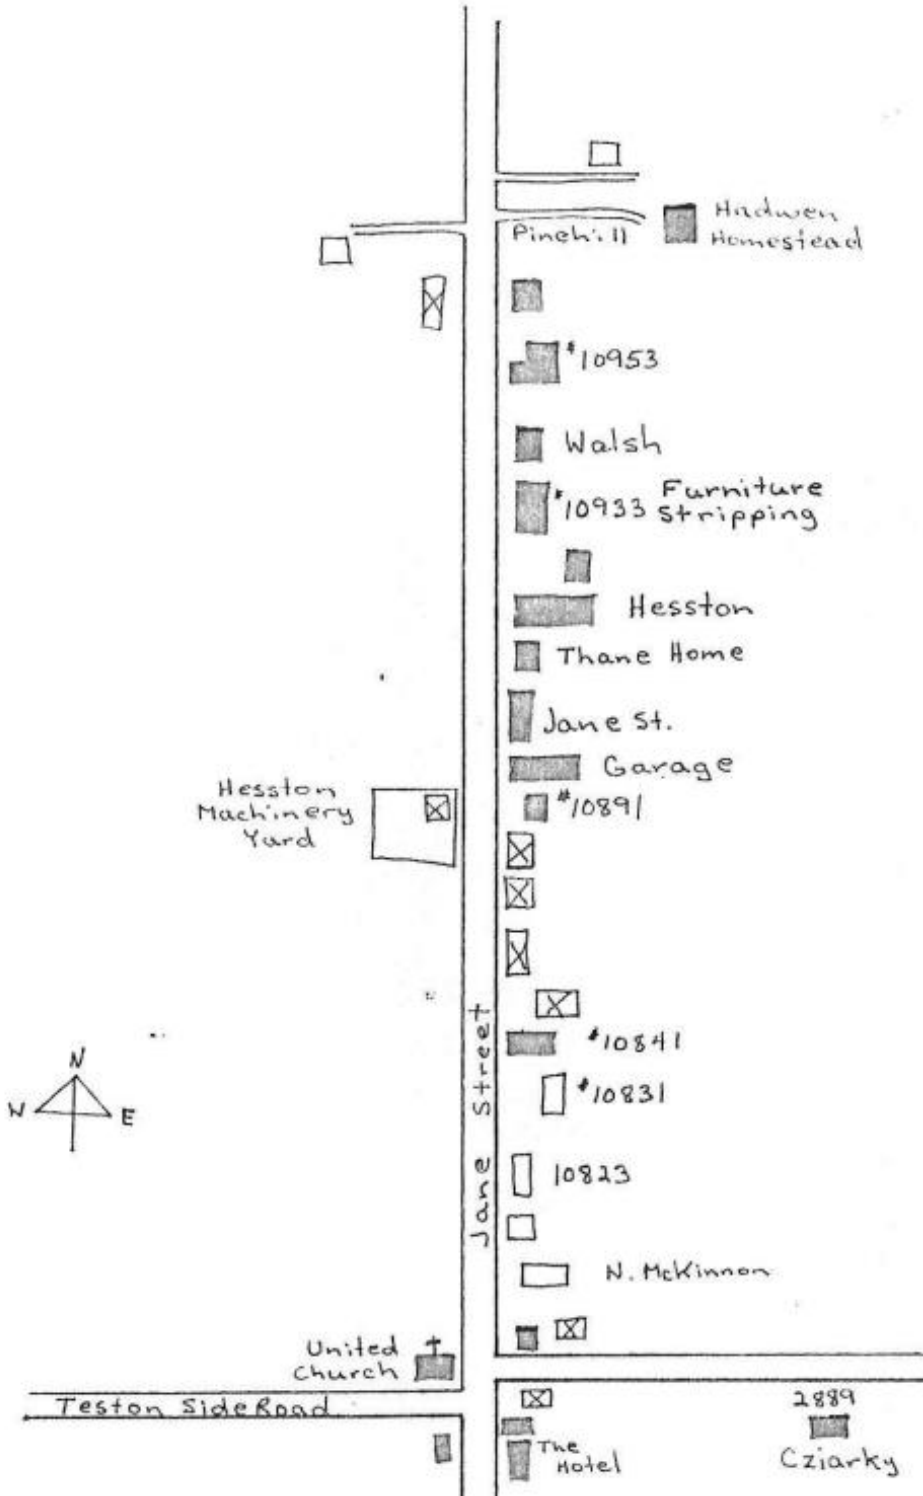

ATTACHMENT 3
10891 JANE STREET

Teston

Teston Village Map: 1975

Teston: From "More Pioneer Hamlets of York" published by The Pennsylvania German Folklore Society of Ontario – 1985

Cultural Heritage Resource Assessment: 2015

Cultural Heritage Resource Assessment
 New Community Area – “Block 27”
 City of Vaughan, Regional Municipality of York, Ontario

Figure 11: Location of identified built heritage resources (BHR) and cultural heritage landscapes (CHL) within the Block 27 study area.

Teston Village: Historic Maps

1860 Map

1878 Map

CONTEXT MAP

CARRARA ROAD

JANE STREET

TESTON ROAD

GIOTTO CRESCER