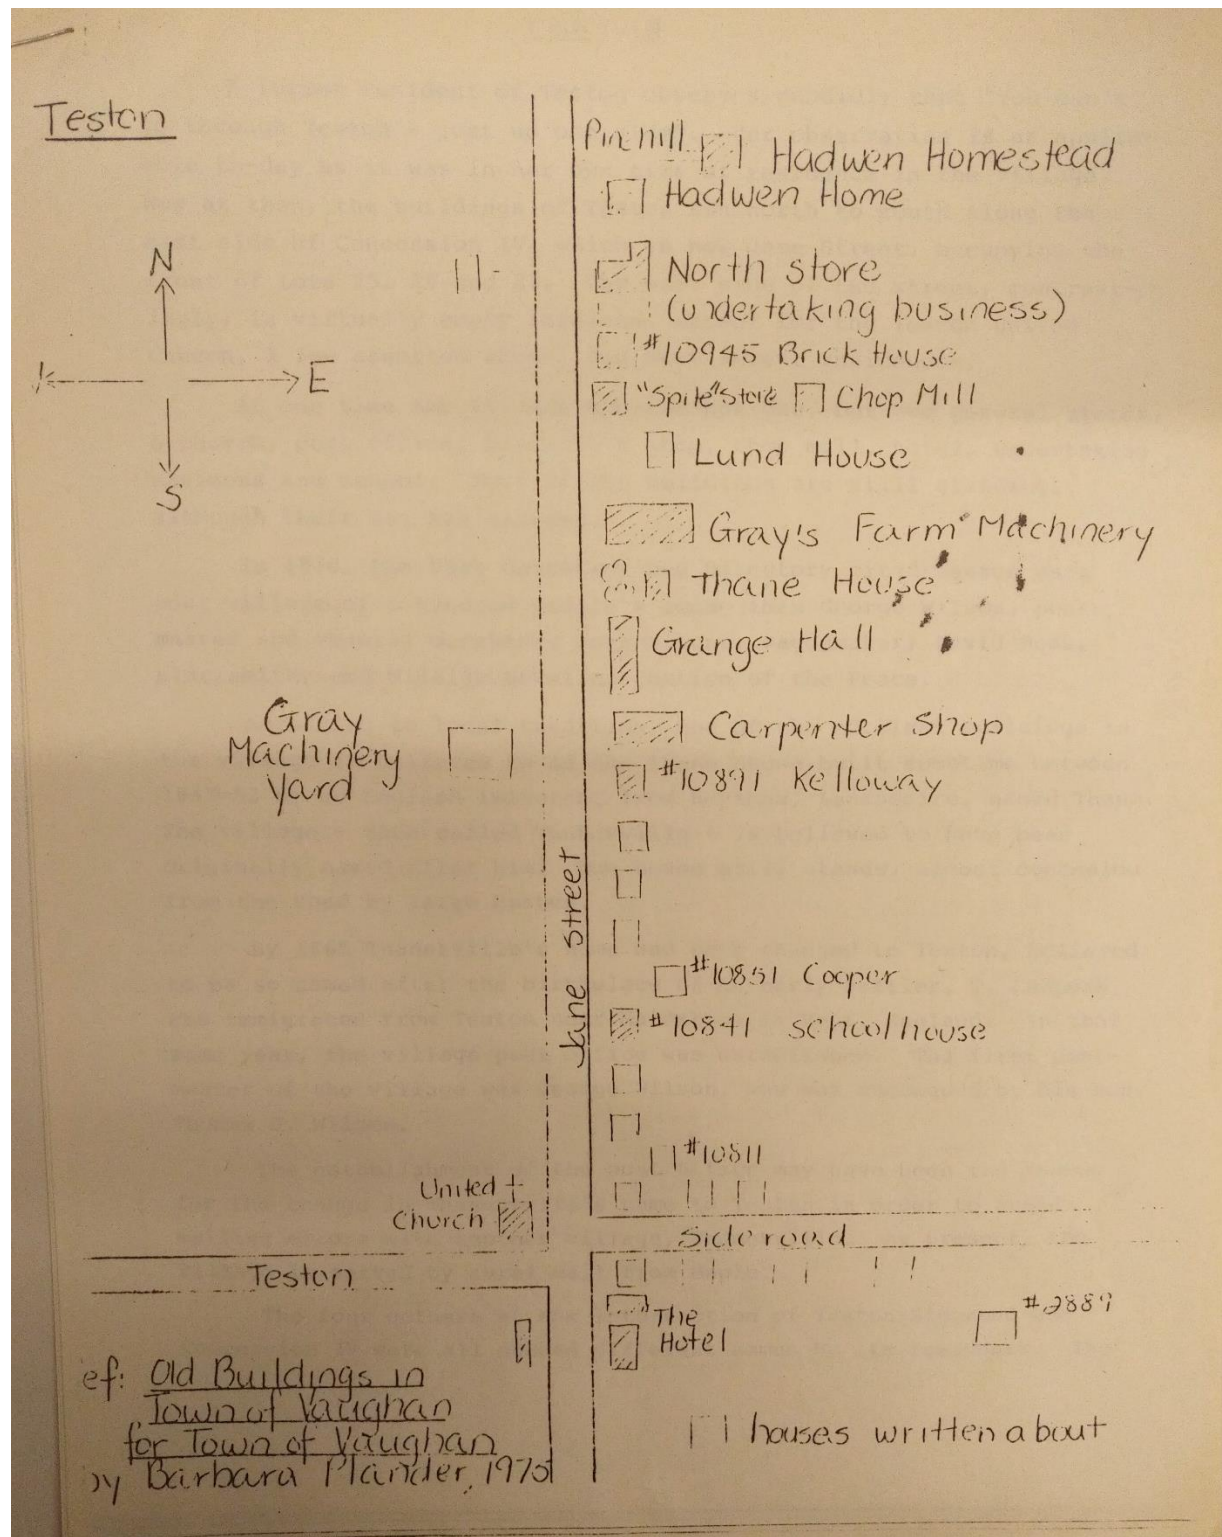

ATTACHMENT 3
10891 JANE STREET

Teston

Teston Village Map: 1975

Teston: From "More Pioneer Hamlets of York" published by The Pennsylvania German Folklore Society of Ontario – 1985

Cultural Heritage Resource Assessment: 2015

Cultural Heritage Resource Assessment
 New Community Area – “Block 27”
 City of Vaughan, Regional Municipality of York, Ontario

Figure 11: Location of identified built heritage resources (BHR) and cultural heritage landscapes (CHL) within the Block 27 study area.

Teston Village: Historic Maps

1860 Map

1878 Map

CONTEXT MAP

CARRARA ROAD

JANE STREET

TESTON ROAD

GIOTTO CRESCER