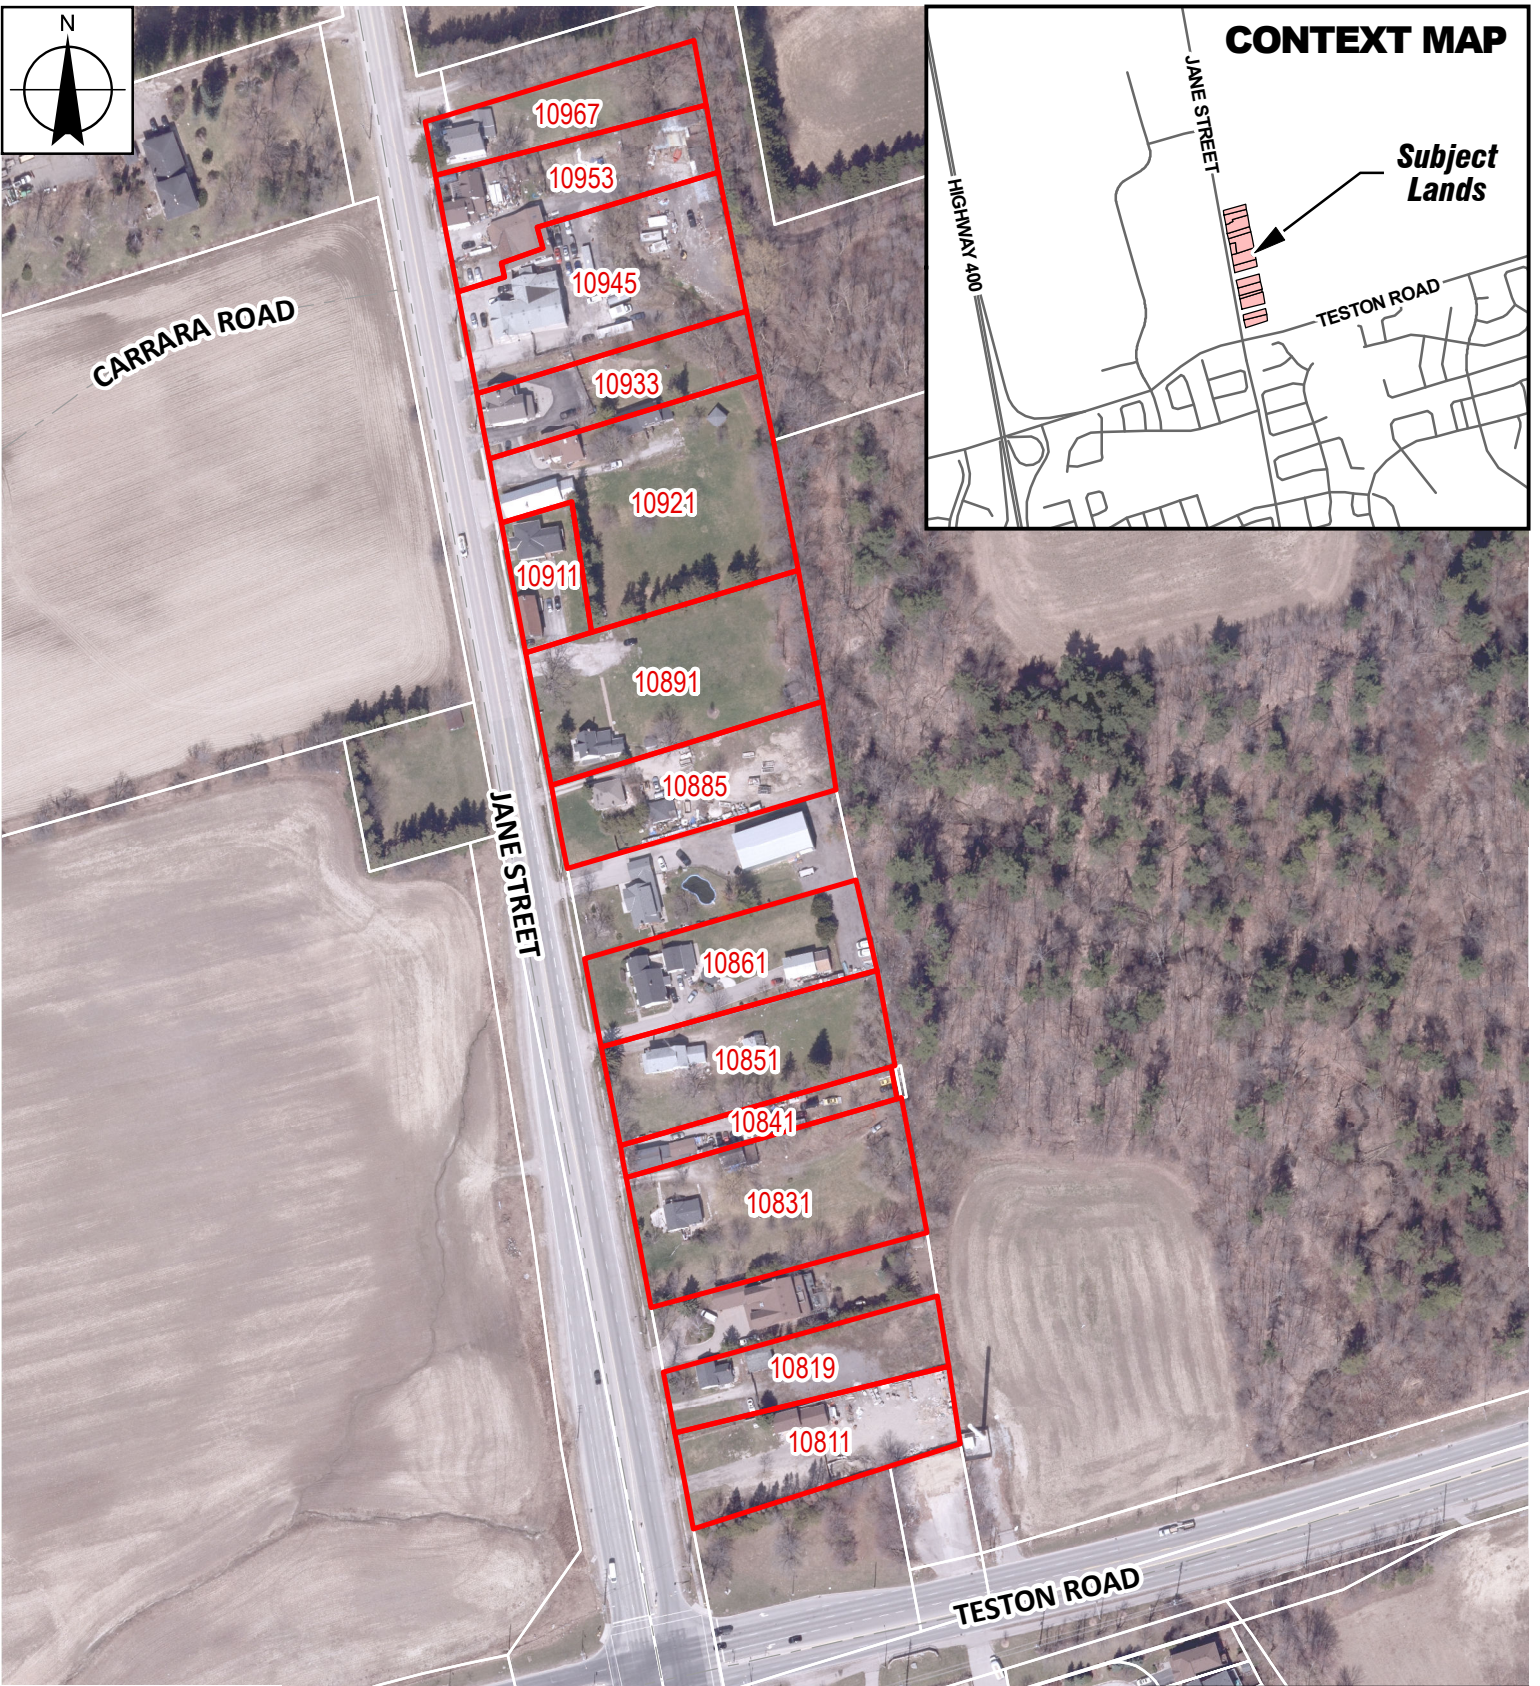

ATTACHMENT 3
10891 JANE STREET

Teston

Teston Village Map: 1975

Teston: From "More Pioneer Hamlets of York" published by The Pennsylvania German Folklore Society of Ontario – 1985

Cultural Heritage Resource Assessment: 2015

Cultural Heritage Resource Assessment
 New Community Area – “Block 27”
 City of Vaughan, Regional Municipality of York, Ontario

Figure 11: Location of identified built heritage resources (BHR) and cultural heritage landscapes (CHL) within the Block 27 study area.

Teston Village: Historic Maps

1860 Map

1878 Map

CONTEXT MAP

CARRARA ROAD

JANE STREET

TESTON ROAD

GIOTTO CRESCER