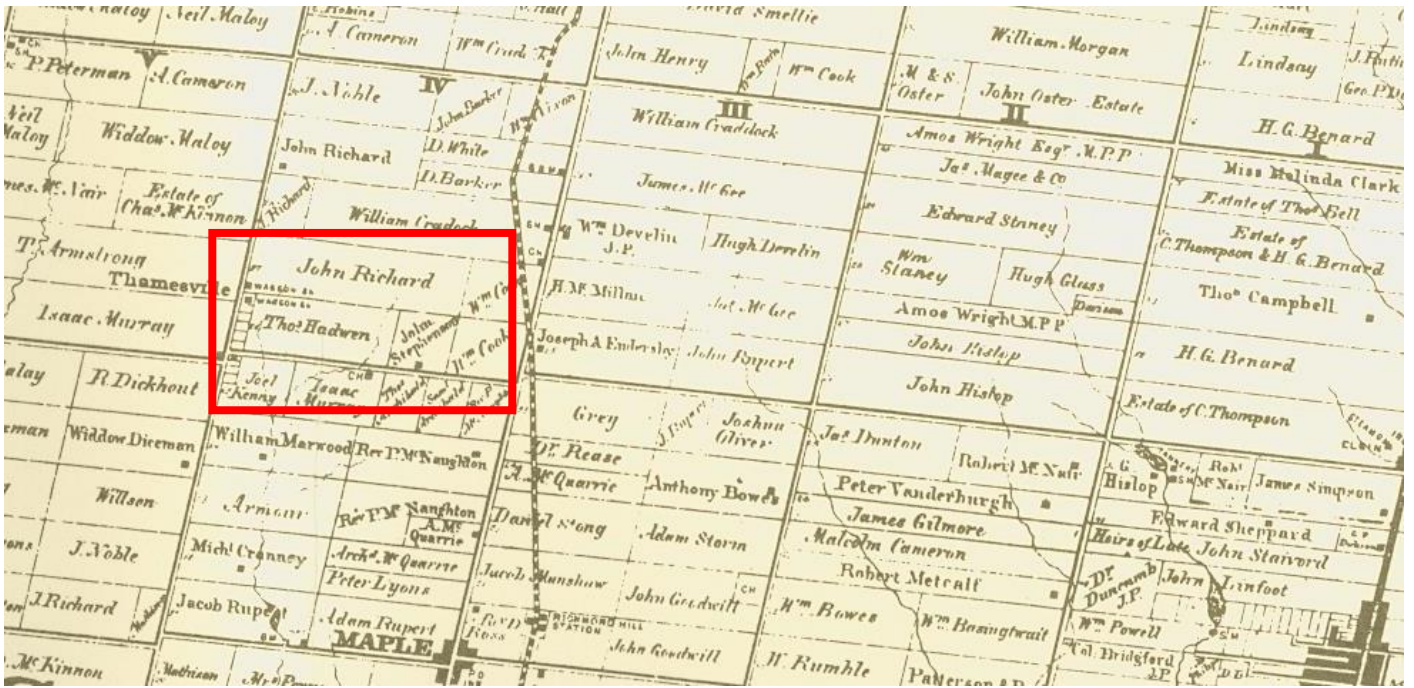

ATTACHMENT 3
10891 JANE STREET

Teston

Teston Village Map: 1975

Teston: From "More Pioneer Hamlets of York" published by The Pennsylvania German Folklore Society of Ontario – 1985

Cultural Heritage Resource Assessment: 2015

Cultural Heritage Resource Assessment
 New Community Area – “Block 27”
 City of Vaughan, Regional Municipality of York, Ontario

Figure 11: Location of identified built heritage resources (BHR) and cultural heritage landscapes (CHL) within the Block 27 study area.

Teston Village: Historic Maps

1860 Map

1878 Map

CONTEXT MAP

CARRARA ROAD

JANE STREET

TESTON ROAD

GIOTTO CRESCER