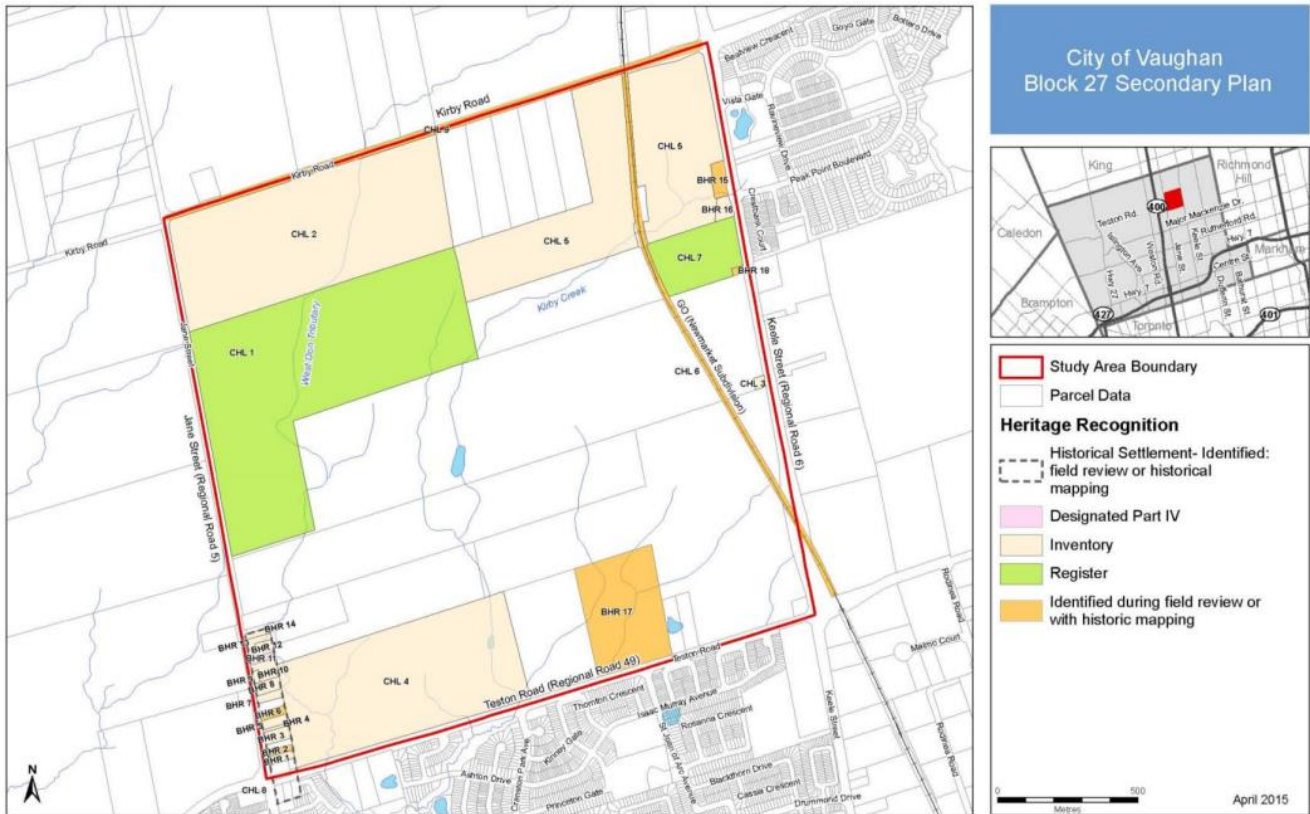

# Cultural Heritage Resource Assessment: 2015

Cultural Heritage Resource Assessment  
 New Community Area – “Block 27”  
 City of Vaughan, Regional Municipality of York, Ontario

Figure 11: Location of identified built heritage resources (BHR) and cultural heritage landscapes (CHL) within the Block 27 study area.

**Teston Village: Historic Maps**

1860 Map

1878 Map

### CONTEXT MAP