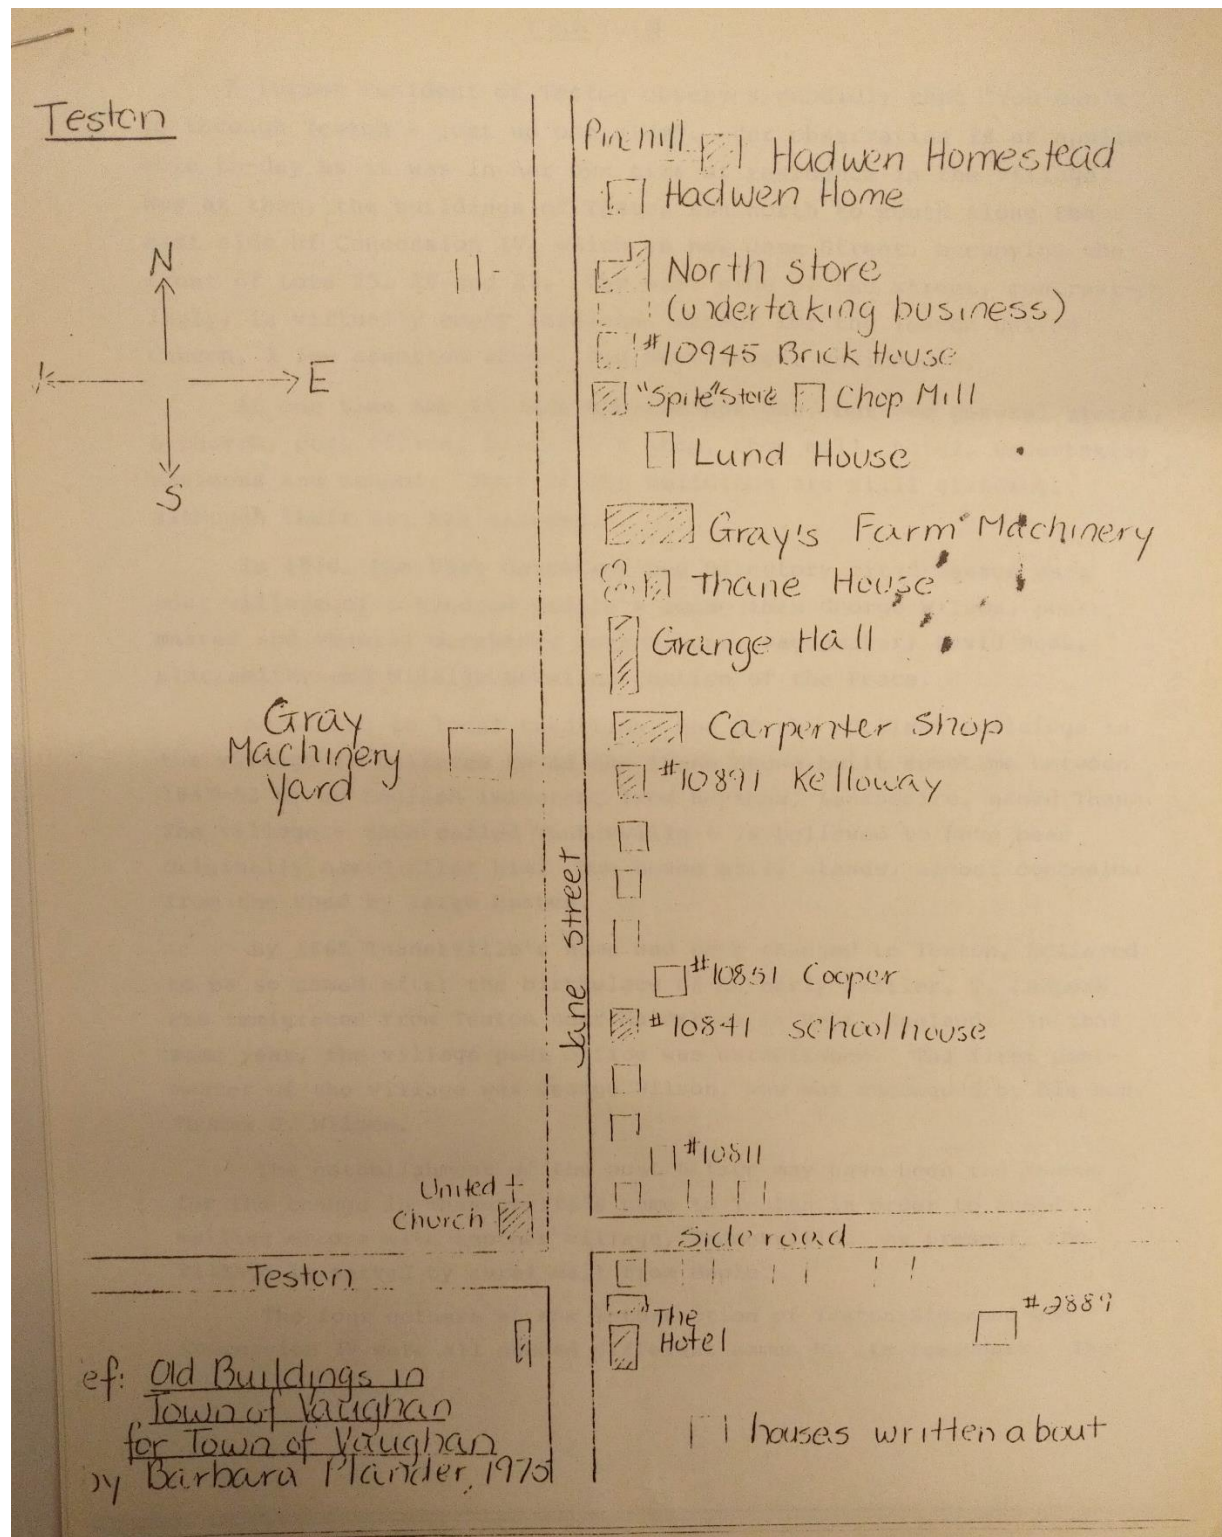

**ATTACHMENT 3**  
**10841 JANE STREET**

Teston

**Teston Village Map: 1975**

Teston: From "More Pioneer Hamlets of York" published by The Pennsylvania German Folklore Society of Ontario – 1985

# Cultural Heritage Resource Assessment: 2015

Cultural Heritage Resource Assessment  
 New Community Area – “Block 27”  
 City of Vaughan, Regional Municipality of York, Ontario

Figure 11: Location of identified built heritage resources (BHR) and cultural heritage landscapes (CHL) within the Block 27 study area.

**Teston Village: Historic Maps**

1860 Map

1878 Map

### CONTEXT MAP