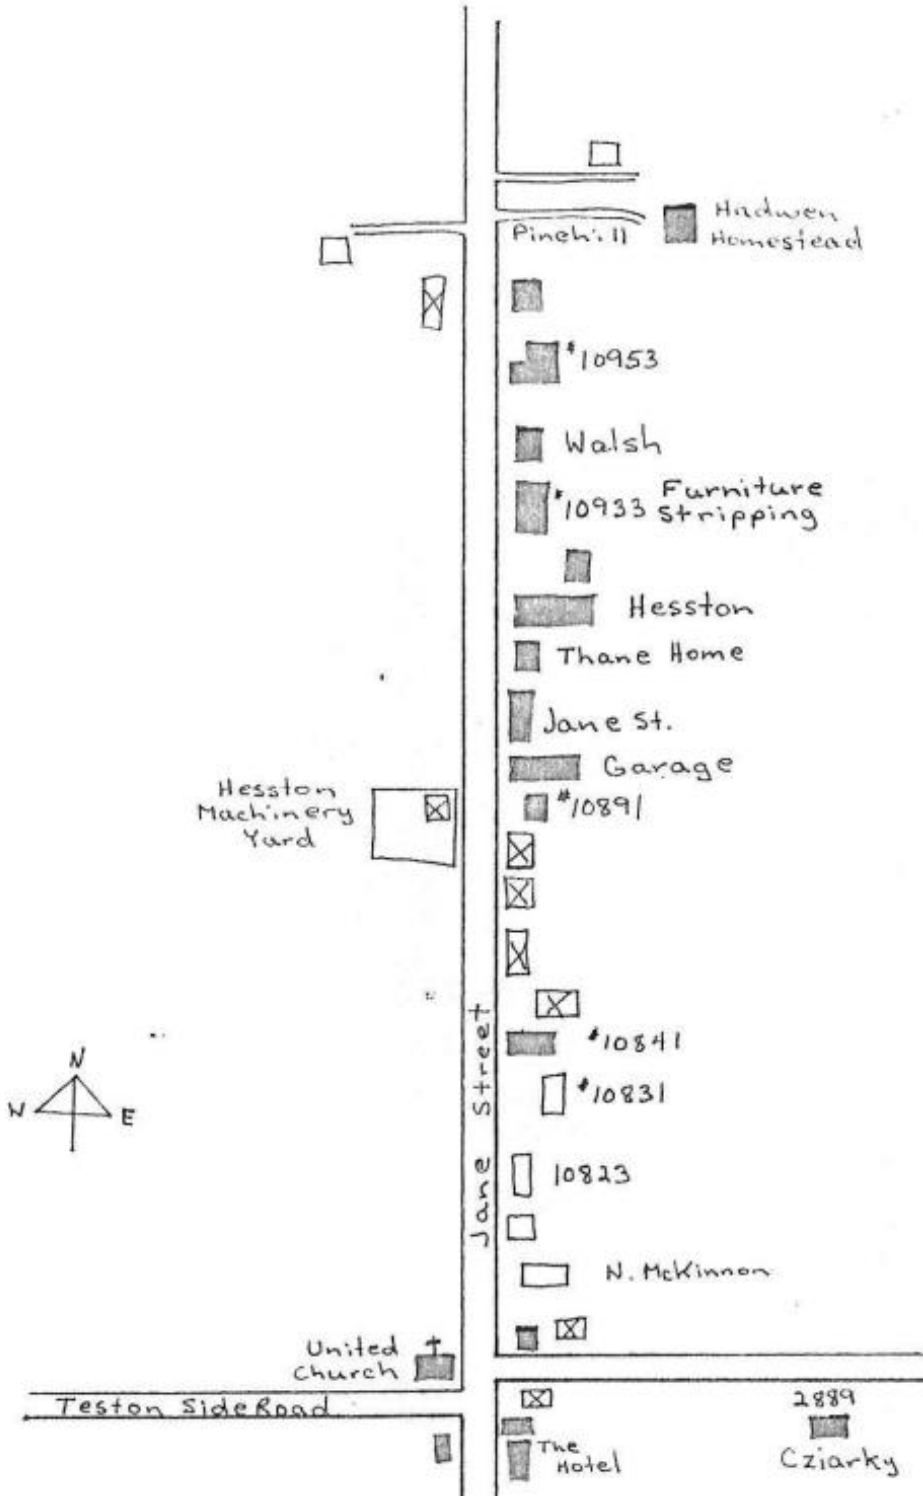

**ATTACHMENT 3**  
**10841 JANE STREET**

Teston

**Teston Village Map: 1975**

Teston: From "More Pioneer Hamlets of York" published by The Pennsylvania German Folklore Society of Ontario – 1985

# Cultural Heritage Resource Assessment: 2015

Cultural Heritage Resource Assessment  
 New Community Area – “Block 27”  
 City of Vaughan, Regional Municipality of York, Ontario

Figure 11: Location of identified built heritage resources (BHR) and cultural heritage landscapes (CHL) within the Block 27 study area.

**Teston Village: Historic Maps**

1860 Map

1878 Map

### CONTEXT MAP