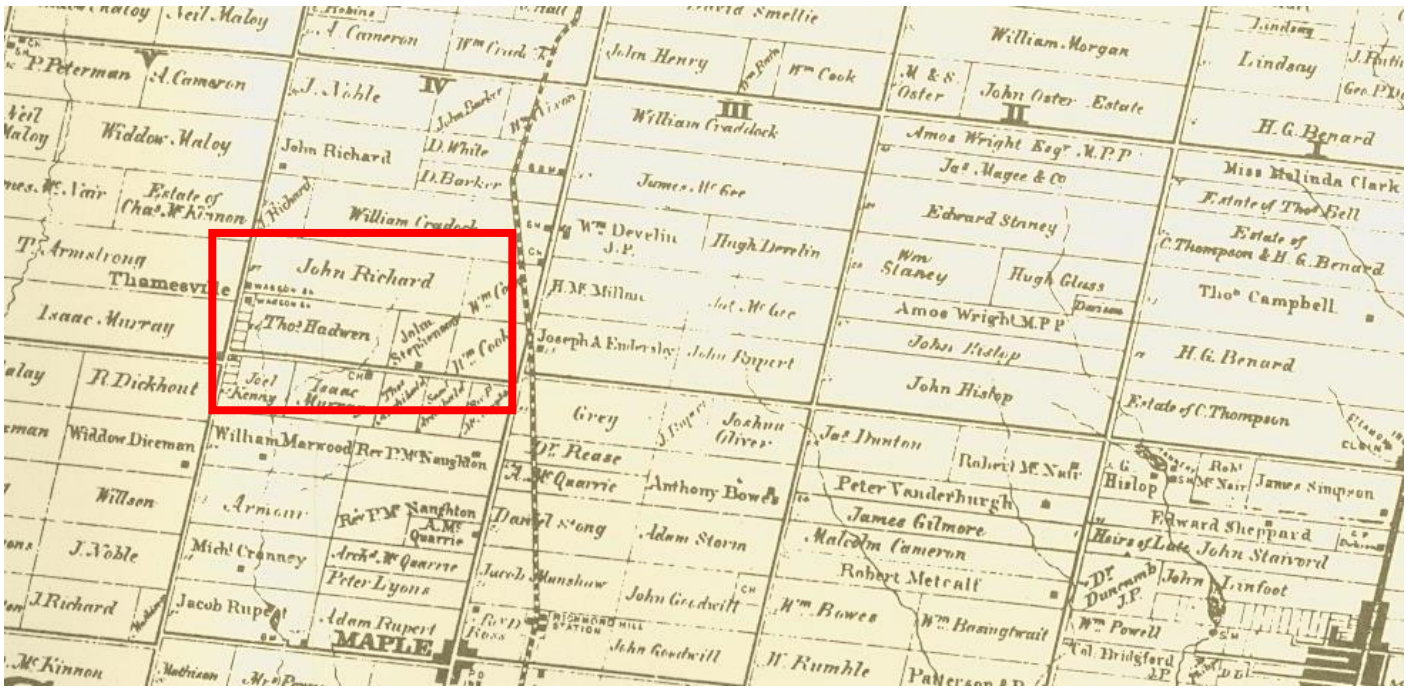

**ATTACHMENT 3**  
**10841 JANE STREET**

Teston

**Teston Village Map: 1975**

Teston: From "More Pioneer Hamlets of York" published by The Pennsylvania German Folklore Society of Ontario – 1985

# Cultural Heritage Resource Assessment: 2015

Cultural Heritage Resource Assessment  
 New Community Area – “Block 27”  
 City of Vaughan, Regional Municipality of York, Ontario

Figure 11: Location of identified built heritage resources (BHR) and cultural heritage landscapes (CHL) within the Block 27 study area.

**Teston Village: Historic Maps**

1860 Map

1878 Map

### CONTEXT MAP