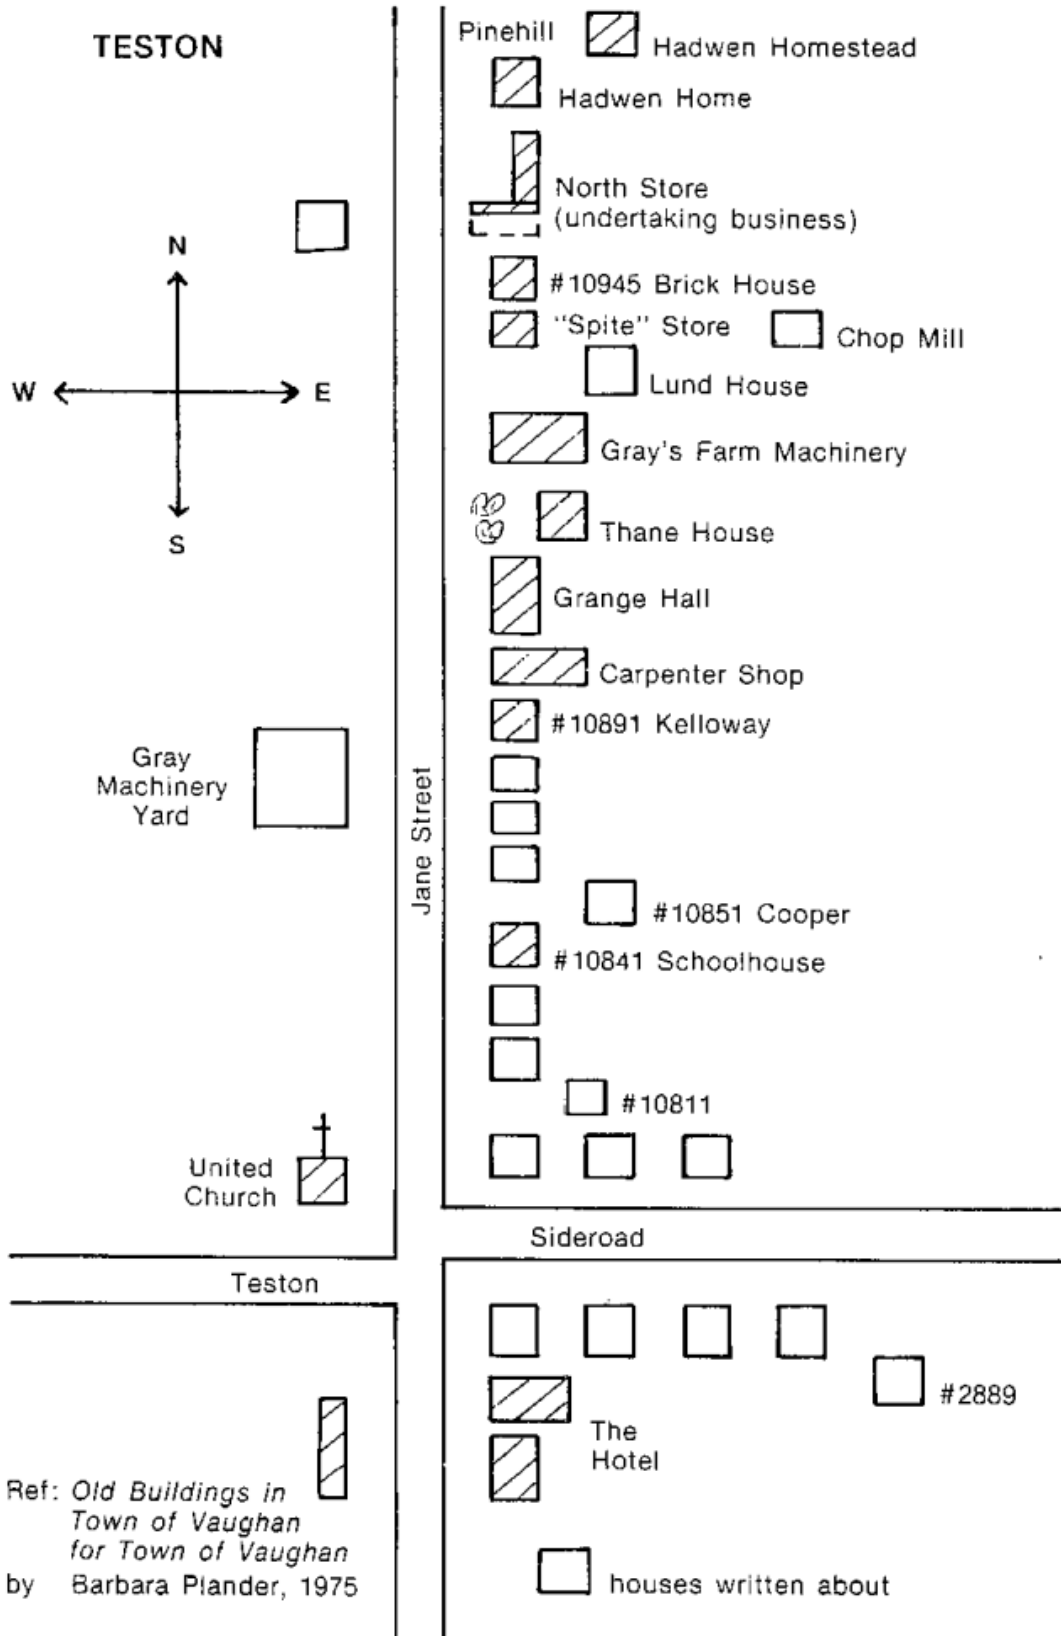

**ATTACHMENT 3**  
**10841 JANE STREET**

Teston

**Teston Village Map: 1975**

Teston: From "More Pioneer Hamlets of York" published by The Pennsylvania German Folklore Society of Ontario – 1985

# Cultural Heritage Resource Assessment: 2015

Cultural Heritage Resource Assessment  
 New Community Area – “Block 27”  
 City of Vaughan, Regional Municipality of York, Ontario

Figure 11: Location of identified built heritage resources (BHR) and cultural heritage landscapes (CHL) within the Block 27 study area.

**Teston Village: Historic Maps**

1860 Map

1878 Map

### CONTEXT MAP