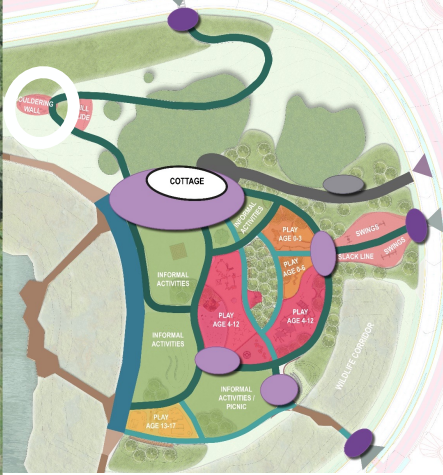

South Entrance

South Parking Lot

Green Parking Lot

Picnic Pavilion Area

Family Recreation Area

Pond

COTTAGE

- Entrances
- Plazas
- Promenade
- Main pathways
- Secondary pathways
- Deck/ Boardwalk
- Service access

FUNCTIONAL PROGRAM

Source: Richter Spielgeräte

BOULDERING WALL

Seating
Info-board
South Entrance

Wildlife corridor

Green Parking Lot

Picnic Pavilion Area

Bioswale

Bioswale

Trees new

Trees new

Shrub planting

WR

WR

Shrub planting

Seating

Shrub planting

Luotuowan Pergola by LUO Studio

Multihalle; Mehrzweckhalle und Restaurant der Bundesgartenschau

Lincoln Park Zoo South Pond by Studio Gang Architects

Rockwood Conservation Area

FAMILY RECREATION, BOARDWALK AND PICNIC PAVILION