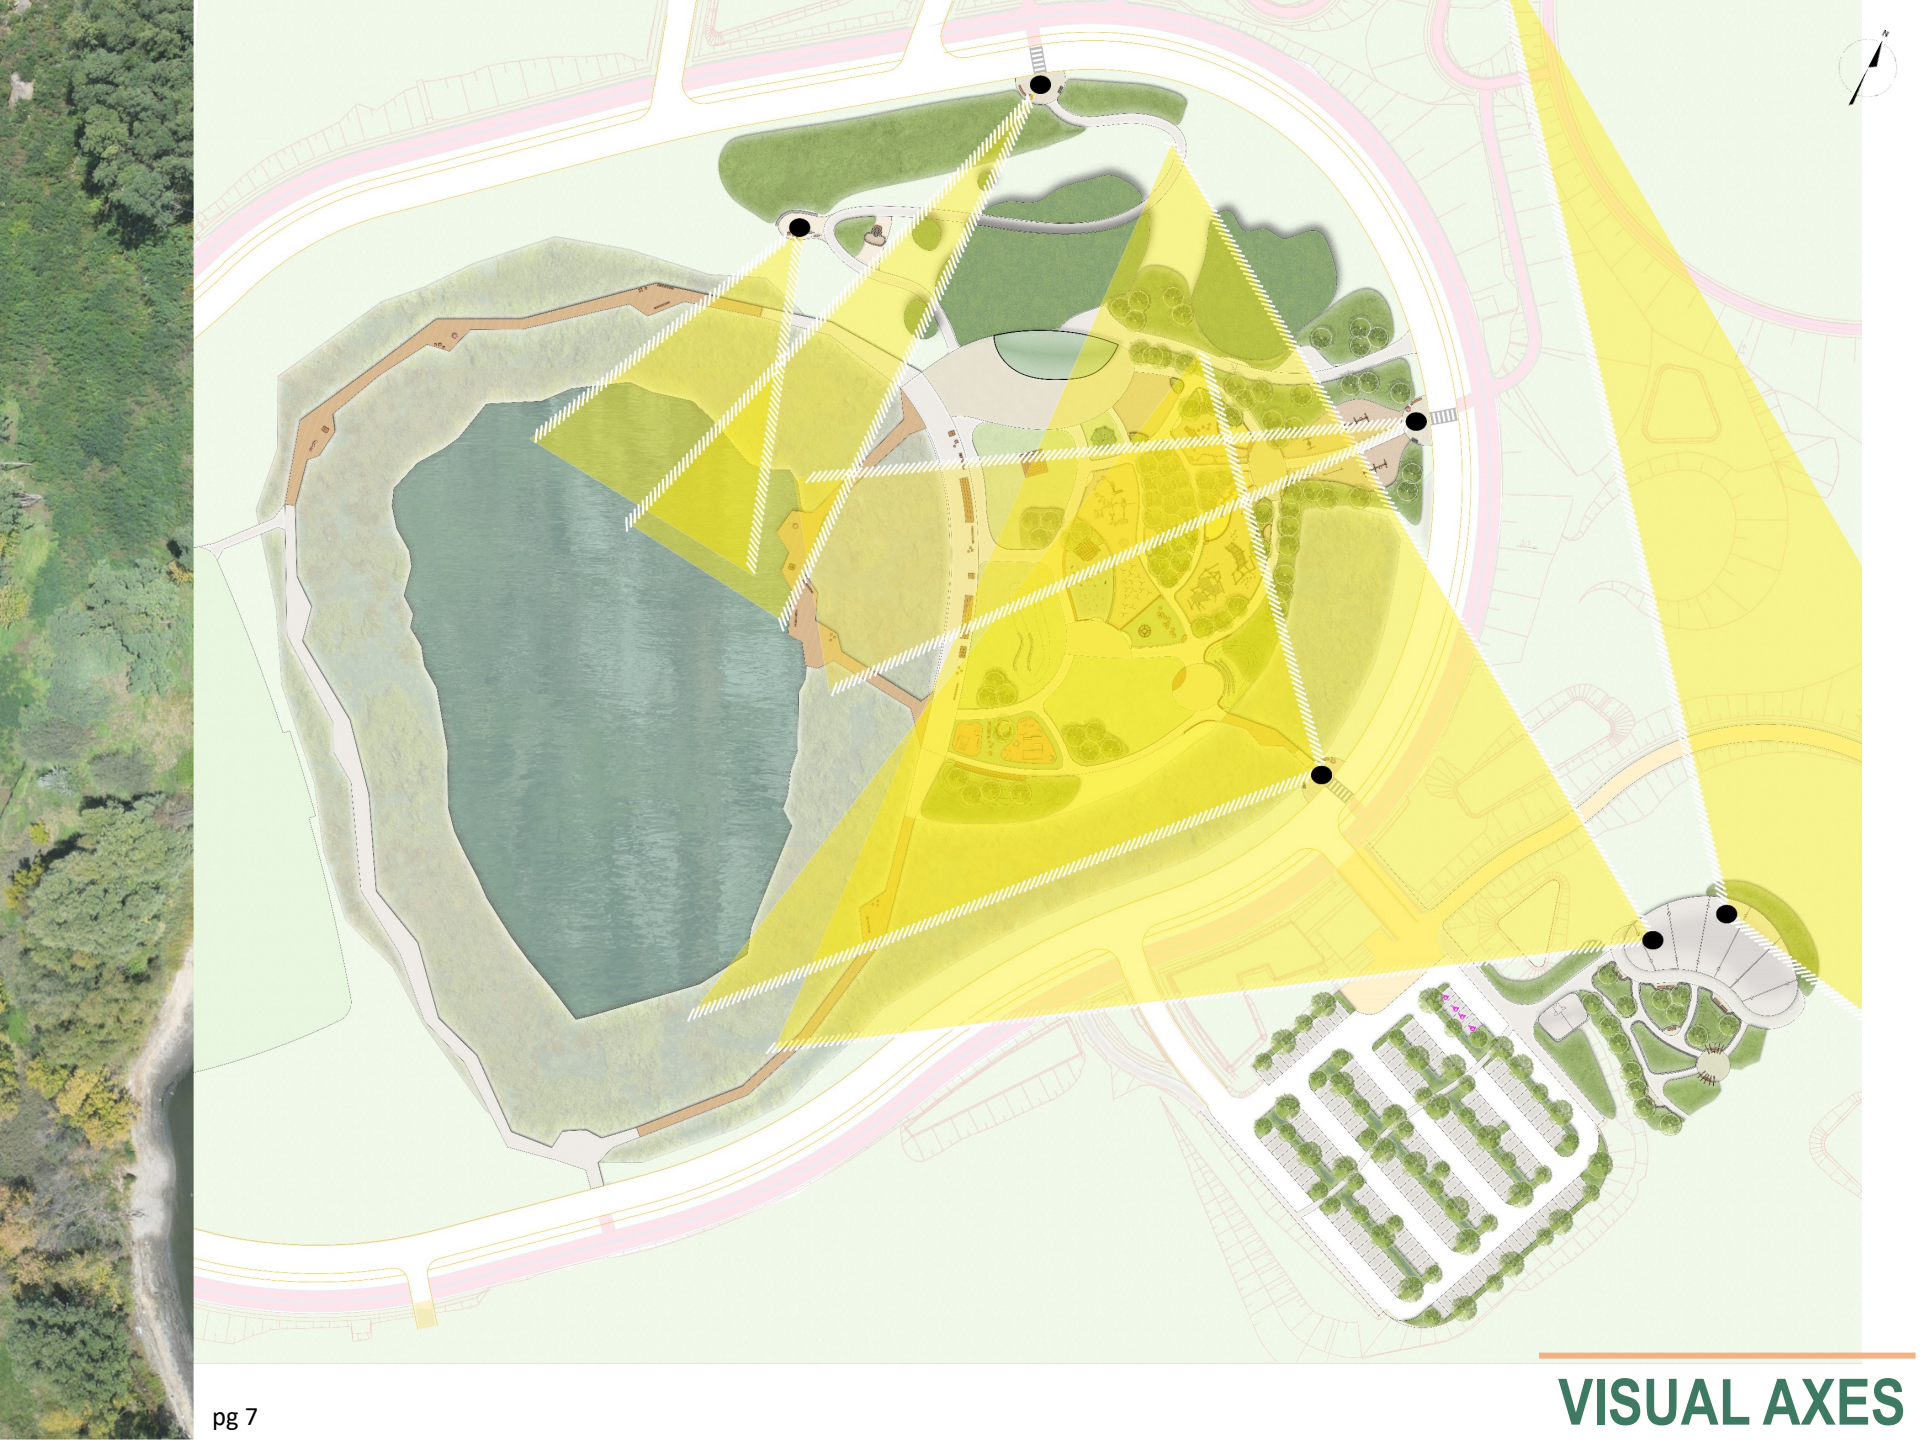

NORTH MAPLE REGIONAL PARK FAMILY RECREATION AREA UPDATE NOVEMBER 2023

NOVEMBER 28, 2023

FAMILY RECREATION AREA IN CONTEXT

North Entrance

North Entrance

East Entrance

East Entrance

South Entrance

South Entrance

South Parking Lot

Green Parking Lot

Picnic Pavilion Area

Family Recreation Area

Pond

COTTAGE

- Entrances
- Plazas
- Promenade
- Main pathways
- Secondary pathways
- Deck/ Boardwalk
- Service access

Wooden seating platform

Loungers

„Drifter“ bench

Seating cubes

Standard bench

Seating pyramid

Terraced seating

-  Play age 0-3
-  Play age 4-12
-  Play age 13-17
-  Informal activities / Picnic

Bioswale

Trees new

Trees new

Shrub planting

WR

WR

Shrub planting

Seating