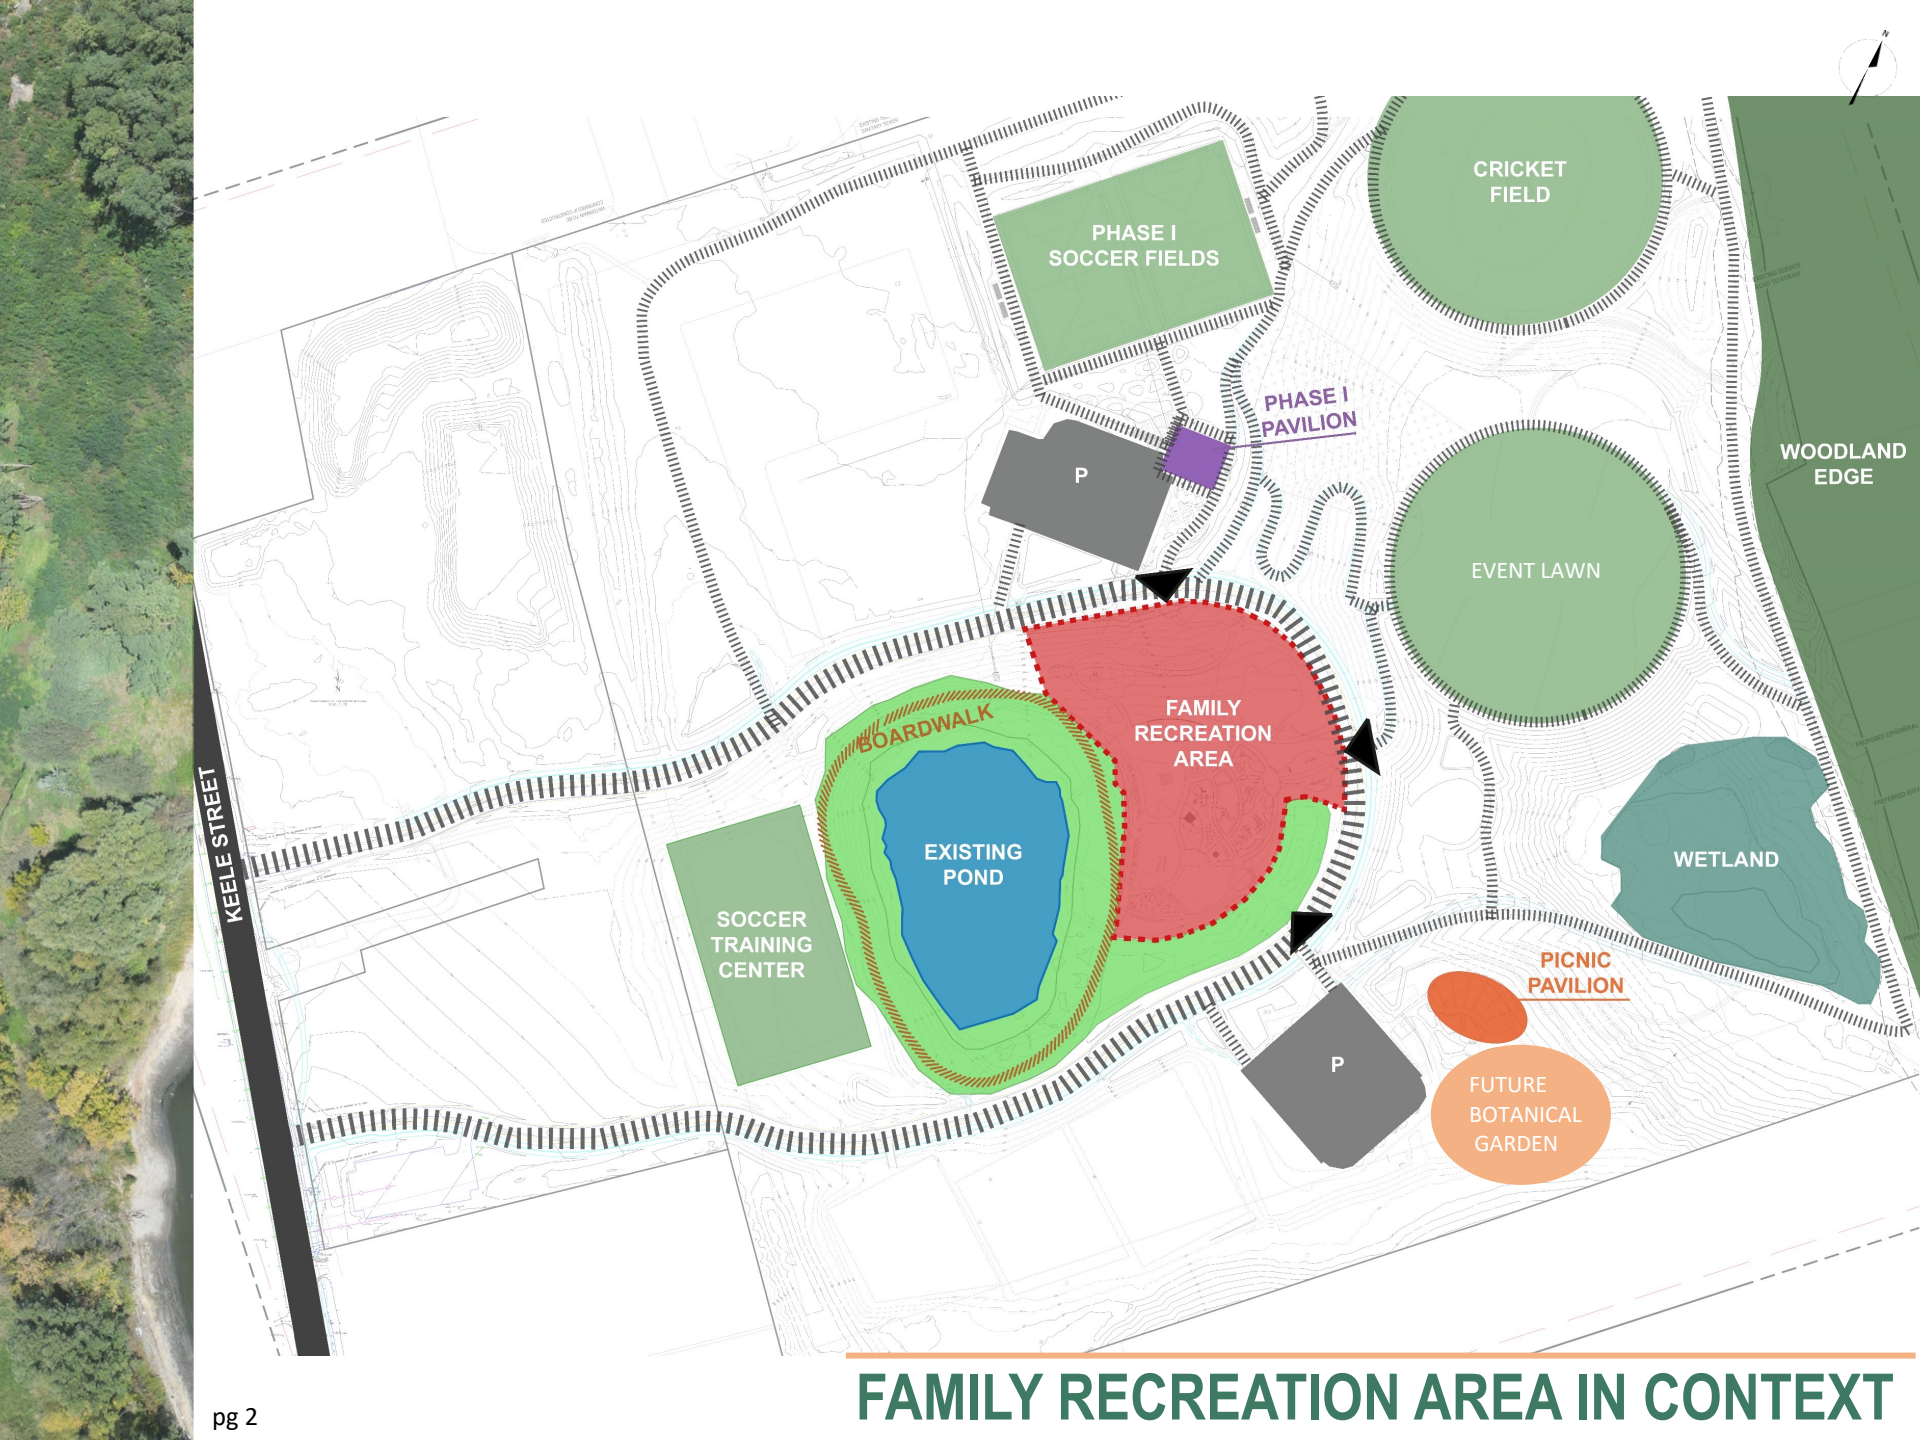

NORTH MAPLE REGIONAL PARK FAMILY RECREATION AREA UPDATE NOVEMBER 2023

NOVEMBER 28, 2023

FAMILY RECREATION AREA IN CONTEXT

North Entrance

North Entrance

East Entrance

East Entrance

South Entrance

South Entrance

South Parking Lot

Green Parking Lot

Picnic Pavilion Area

Family Recreation Area

Pond

COTTAGE

- Entrances
- Plazas
- Promenade
- Main pathways
- Secondary pathways
- Deck/ Boardwalk
- Service access

Wooden seating platform

Loungers

„Drifter“ bench

Seating cubes

Standard bench

Seating pyramid

Terraced seating

-  Play age 0-3
-  Play age 4-12
-  Play age 13-17
-  Informal activities / Picnic

FUNCTIONAL PROGRAM

Source: Richter Spielgeräte

BOULDERING WALL

Seating
Info-board
South Entrance

Wildlife corridor

Green Parking Lot

Picnic Pavilion Area

Bioswale