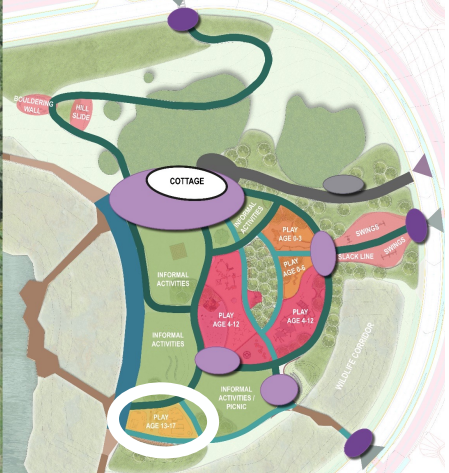

South Entrance

South Parking Lot

Green Parking Lot

Picnic Pavilion Area

Family Recreation Area

Pond

COTTAGE

- Entrances
- Plazas
- Promenade
- Main pathways
- Secondary pathways
- Deck/ Boardwalk
- Service access

FUNCTIONAL PROGRAM

Source: Richter Spielgeräte

BOULDERING WALL

Seating
Info-board
South Entrance

Wildlife corridor

Green Parking Lot

Picnic Pavilion Area

Bioswale

Bioswale

Trees new

Trees new

Shrub planting

WR

WR

Shrub planting

Seating

Shrub planting

Luotuowan Pergola by LUO Studio

Multihalle; Mehrzweckhalle und Restaurant der Bundesgartenschau

Lincoln Park Zoo South Pond by Studio Gang Architects

Rockwood Conservation Area

FAMILY RECREATION, BOARDWALK AND PICNIC PAVILION