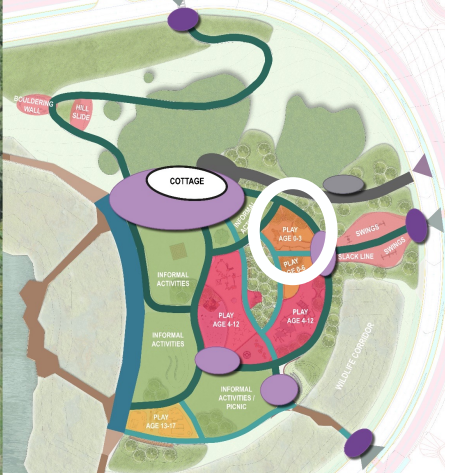

NORTH MAPLE REGIONAL PARK FAMILY RECREATION AREA UPDATE NOVEMBER 2023

NOVEMBER 28, 2023

FAMILY RECREATION AREA IN CONTEXT

North Entrance

North Entrance

East Entrance

East Entrance

South Entrance

South Entrance

South Parking Lot

Green Parking Lot

Picnic Pavilion Area

Family Recreation Area

Pond

COTTAGE

- Entrances
- Plazas
- Promenade
- Main pathways
- Secondary pathways
- Deck/ Boardwalk
- Service access

Wooden seating platform

Loungers

„Drifter“ bench

Seating cubes

Standard bench

Seating pyramid

Terraced seating

-  Play age 0-3
-  Play age 4-12
-  Play age 13-17
-  Informal activities / Picnic

FUNCTIONAL PROGRAM

Source: Richter Spielgeräte

BOULDERING WALL

Seating
Info-board
South Entrance

Wildlife corridor

Green Parking Lot

Picnic Pavilion Area

Bioswale