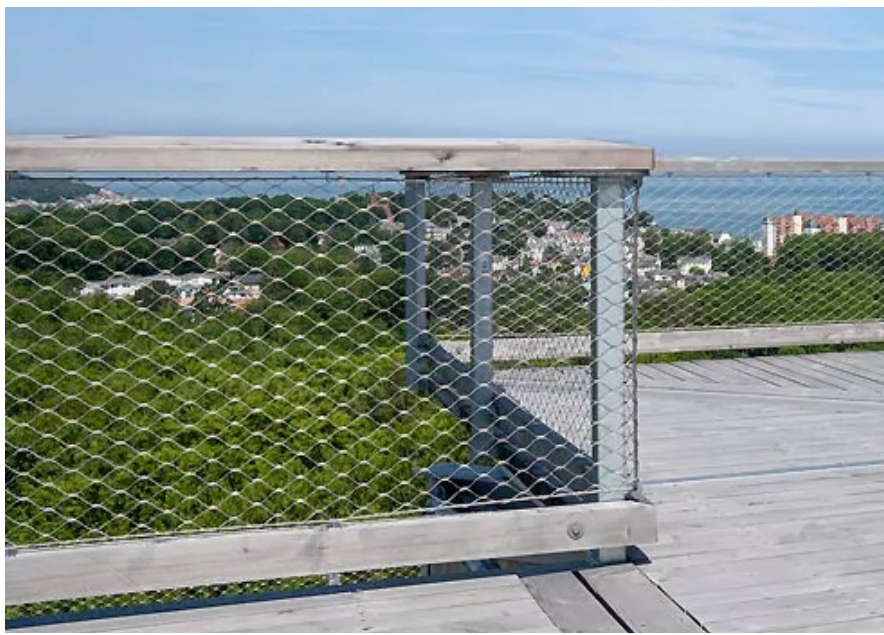

South Entrance

South Parking Lot

Green Parking Lot

Picnic Pavilion Area

Family Recreation Area

Pond

COTTAGE

- Entrances
- Plazas
- Promenade
- Main pathways
- Secondary pathways
- Deck/ Boardwalk
- Service access

FUNCTIONAL PROGRAM

Source: Richter Spielgeräte

BOULDERING WALL

Seating
Info-board
South Entrance

Wildlife corridor

Green Parking Lot

Picnic Pavilion Area

Bioswale