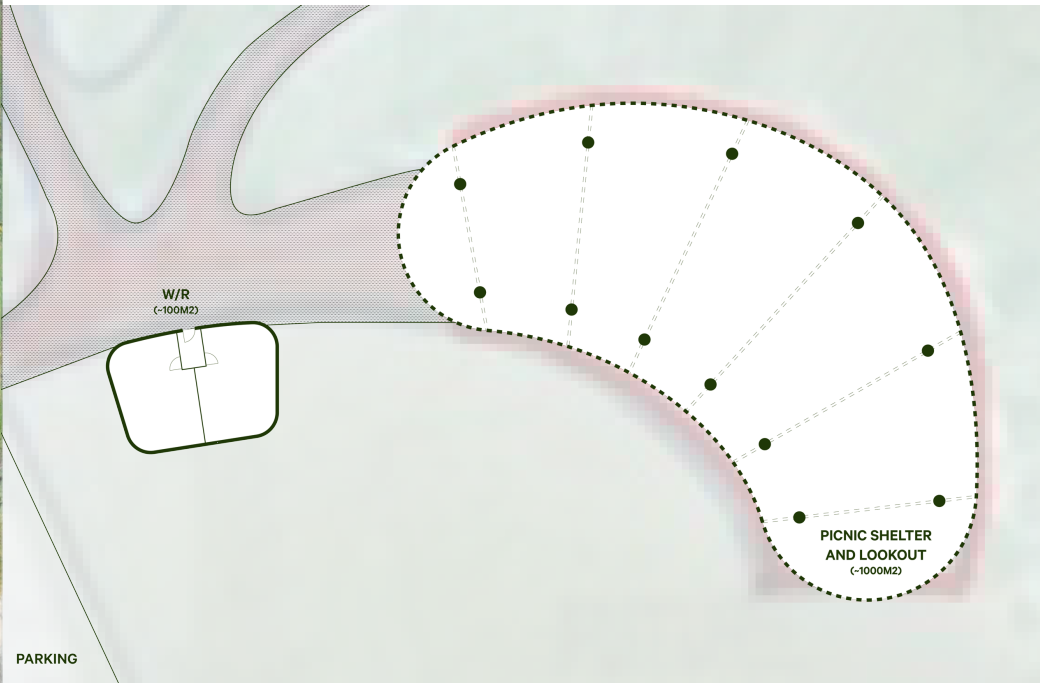

South Entrance

South Parking Lot

Green Parking Lot

Picnic Pavilion Area

Family Recreation Area

Pond

COTTAGE

- Entrances
- Plazas
- Promenade
- Main pathways
- Secondary pathways
- Deck/ Boardwalk
- Service access

Bioswale

Trees new

Trees new

Shrub planting

WR

WR

Shrub planting

Seating

Seating

Trees new

Trees new

Shrub planting

Shrub planting

Pergola

Seating

Picnic Pavilion

Shrub planting

Luotuowan Pergola by LUO Studio

Multihalle; Mehrzweckhalle und Restaurant der Bundesgartenschau

Lincoln Park Zoo South Pond by Studio Gang Architects

Rockwood Conservation Area

FAMILY RECREATION, BOARDWALK AND PICNIC PAVILION