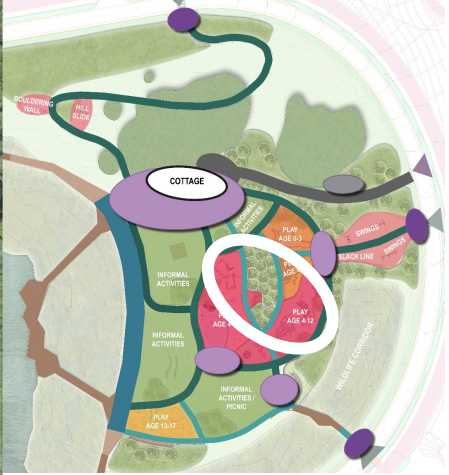

South Entrance

South Parking Lot

Green Parking Lot

Picnic Pavilion Area

Family Recreation Area

Pond

COTTAGE

- Entrances
- Plazas
- Promenade
- Main pathways
- Secondary pathways
- Deck/ Boardwalk
- Service access

FUNCTIONAL PROGRAM

Source: Richter Spielgeräte

BOULDERING WALL

Seating
Info-board
South Entrance

Wildlife corridor

Green Parking Lot

Picnic Pavilion Area

Bioswale

Bioswale

Trees new

Trees new

Shrub planting

WR

WR

Shrub planting

Seating

Shrub planting

Luotuowan Pergola by LUO Studio

Multihalle; Mehrzweckhalle und Restaurant der Bundesgartenschau

Lincoln Park Zoo South Pond by Studio Gang Architects

Rockwood Conservation Area

FAMILY RECREATION, BOARDWALK AND PICNIC PAVILION