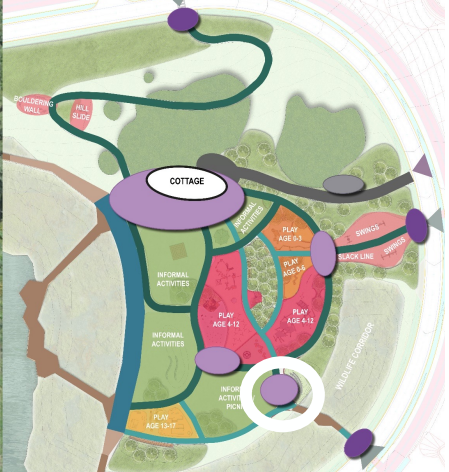

South Entrance

South Parking Lot

Green Parking Lot

Picnic Pavilion Area

Family Recreation Area

Pond

COTTAGE

- Entrances
- Plazas
- Promenade
- Main pathways
- Secondary pathways
- Deck/ Boardwalk
- Service access

FUNCTIONAL PROGRAM

Source: Richter Spielgeräte

BOULDERING WALL

Seating
Info-board
South Entrance

Wildlife corridor

Green Parking Lot

Picnic Pavilion Area

Bioswale

Bioswale

Trees new

Trees new

Shrub planting

WR

WR

Shrub planting

Seating

Shrub planting

Luotuowan Pergola by LUO Studio

Multihalle; Mehrzweckhalle und Restaurant der Bundesgartenschau

Lincoln Park Zoo South Pond by Studio Gang Architects

Rockwood Conservation Area

FAMILY RECREATION, BOARDWALK AND PICNIC PAVILION