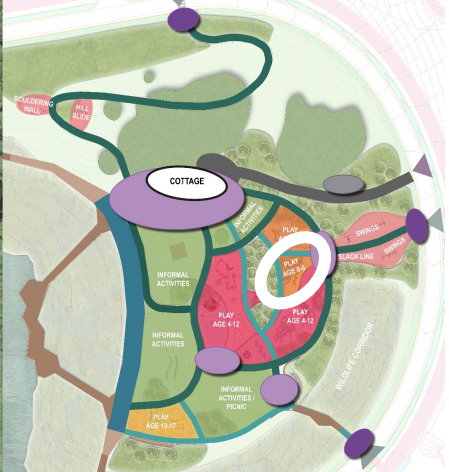

NORTH MAPLE REGIONAL PARK FAMILY RECREATION AREA UPDATE NOVEMBER 2023

NOVEMBER 28, 2023

FAMILY RECREATION AREA IN CONTEXT

North Entrance

North Entrance

East Entrance

East Entrance

South Entrance

South Entrance

South Parking Lot

Green Parking Lot

Picnic Pavilion Area

Family Recreation Area

Pond

COTTAGE

- Entrances
- Plazas
- Promenade
- Main pathways
- Secondary pathways
- Deck/ Boardwalk
- Service access

Wooden seating platform

Loungers

„Drifter“ bench

Seating cubes

Standard bench

Seating pyramid

Terraced seating

-  Play age 0-3
-  Play age 4-12
-  Play age 13-17
-  Informal activities / Picnic

FUNCTIONAL PROGRAM

Source: Richter Spielgeräte

BOULDERING WALL

Seating
Info-board
South Entrance

Wildlife corridor

Green Parking Lot

Picnic Pavilion Area

Bioswale