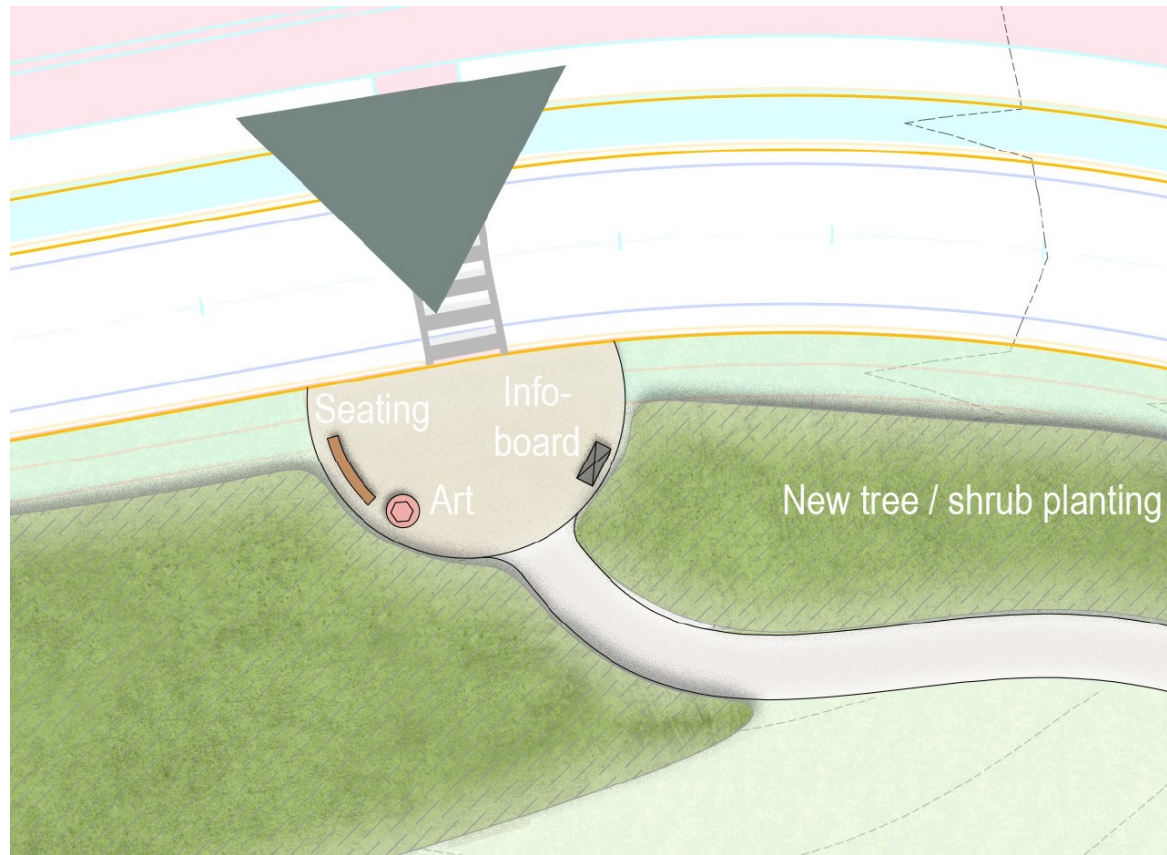

NORTH MAPLE REGIONAL PARK FAMILY RECREATION AREA UPDATE NOVEMBER 2023

NOVEMBER 28, 2023

FAMILY RECREATION AREA IN CONTEXT

North Entrance

North Entrance

East Entrance

East Entrance

South Entrance

South Entrance

South Parking Lot

Green Parking Lot

Picnic Pavilion Area

Family Recreation Area

Pond

COTTAGE

- Entrances
- Plazas
- Promenade
- Main pathways
- Secondary pathways
- Deck/ Boardwalk
- Service access

Wooden seating platform

Loungers

„Drifter“ bench

Seating cubes

Standard bench

Seating pyramid

Terraced seating

-  Play age 0-3
-  Play age 4-12
-  Play age 13-17
-  Informal activities / Picnic

FUNCTIONAL PROGRAM

Source: Richter Spielgeräte

BOULDERING WALL

Seating
Info-board
South Entrance

Wildlife corridor

Green Parking Lot

Picnic Pavilion Area

Bioswale