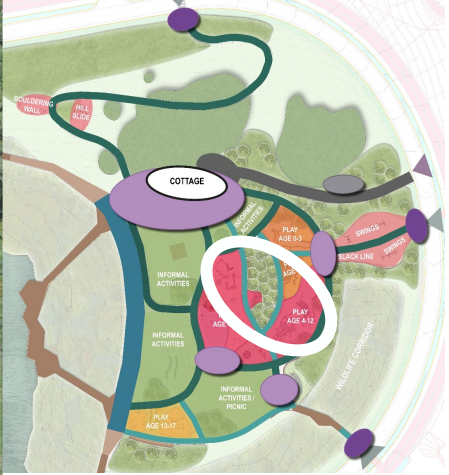

South Entrance

South Parking Lot

Green Parking Lot

Picnic Pavilion Area

Family Recreation Area

Pond

COTTAGE

- Entrances
- Plazas
- Promenade
- Main pathways
- Secondary pathways
- Deck/ Boardwalk
- Service access

Wooden seating platform

Loungers

„Drifter“ bench

Seating cubes

Standard bench

Seating pyramid

Terraced seating

-  Play age 0-3
-  Play age 4-12
-  Play age 13-17
-  Informal activities / Picnic

FUNCTIONAL PROGRAM

Source: Richter Spielgeräte

BOULDERING WALL

Seating
Info-board
South Entrance

Wildlife corridor

Green Parking Lot

Picnic Pavilion Area

Bioswale

Shrub planting

Luotuowan Pergola by LUO Studio

Multihalle; Mehrzweckhalle und Restaurant der Bundesgartenschau

Lincoln Park Zoo South Pond by Studio Gang Architects

Rockwood Conservation Area

FAMILY RECREATION, BOARDWALK AND PICNIC PAVILION