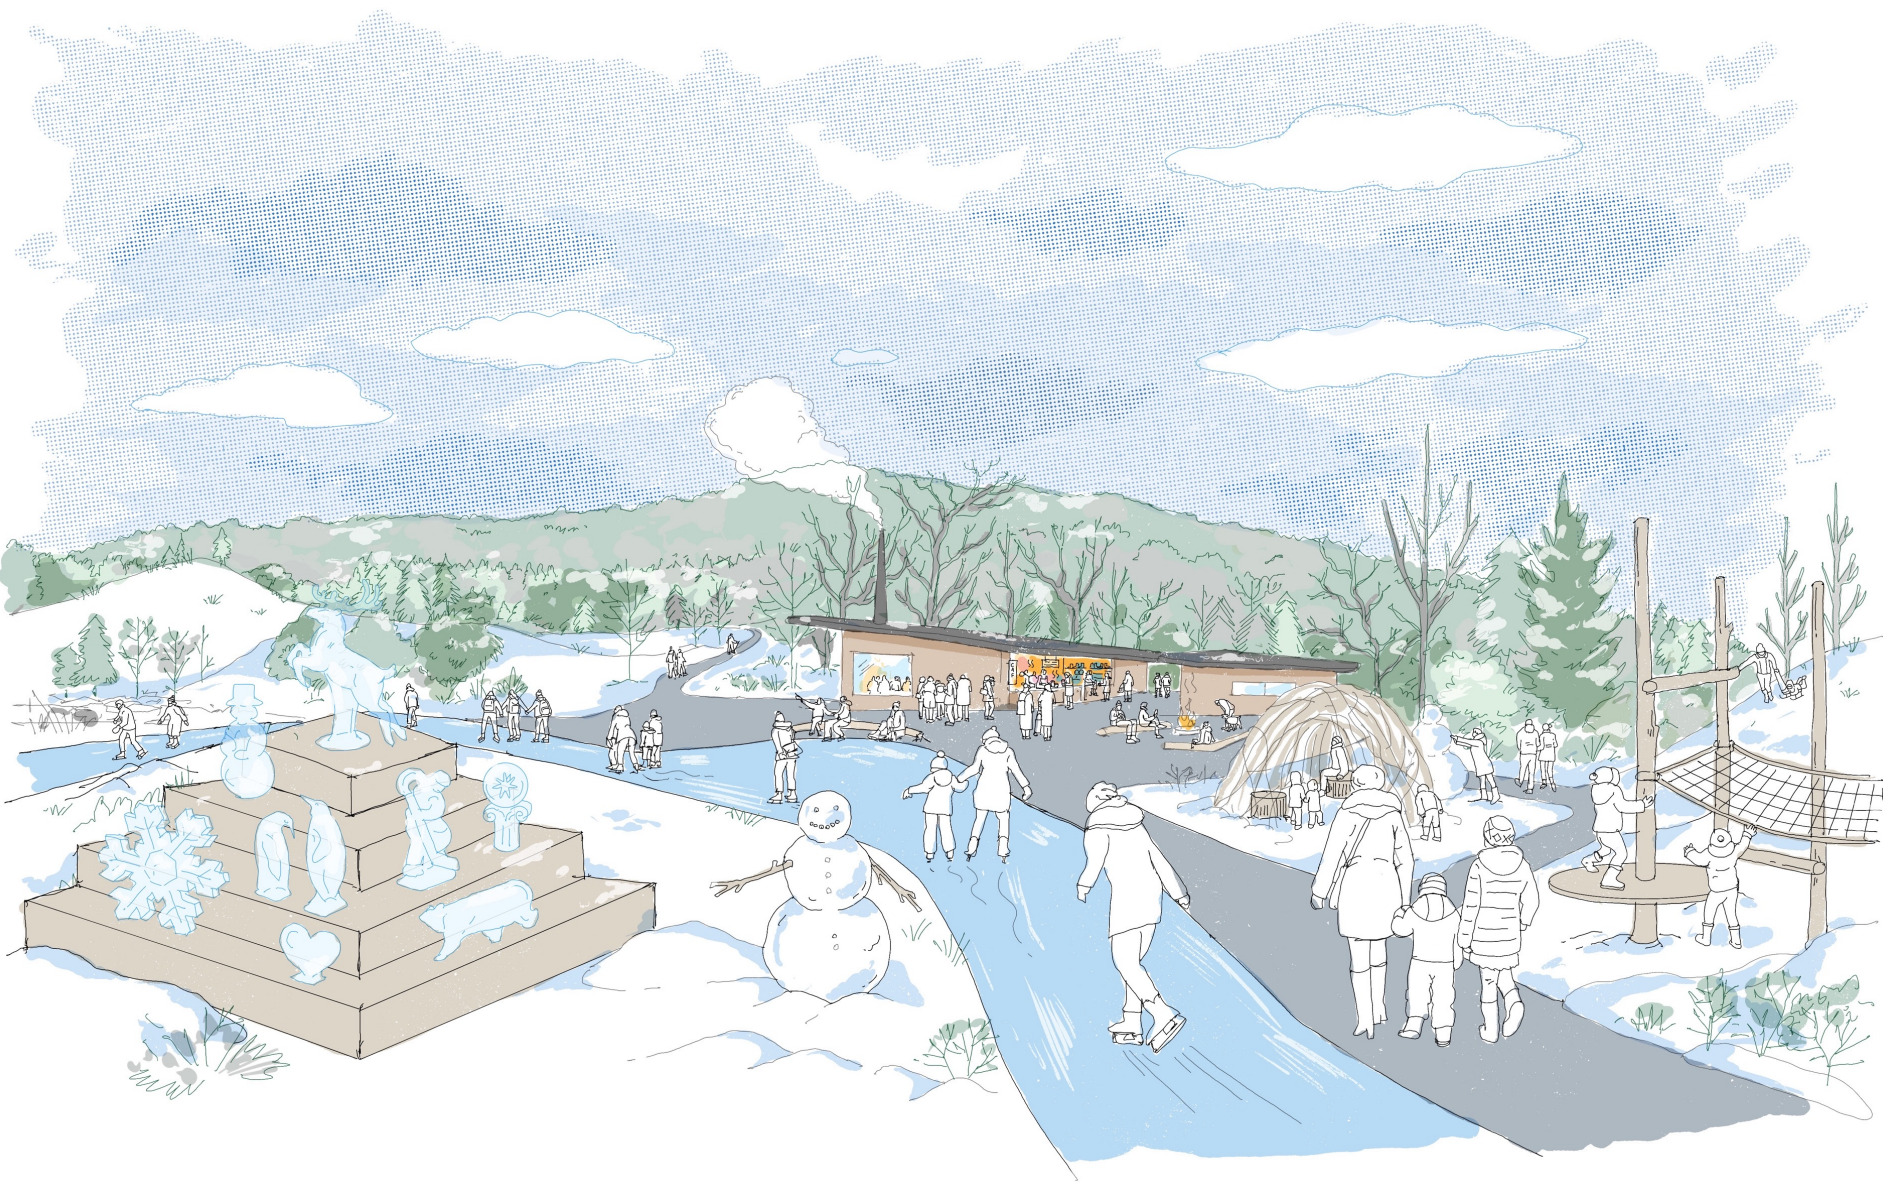

South Entrance

South Parking Lot

Green Parking Lot

Picnic Pavilion Area

Family Recreation Area

Pond

COTTAGE

- Entrances
- Plazas
- Promenade
- Main pathways
- Secondary pathways
- Deck/ Boardwalk
- Service access

FUNCTIONAL PROGRAM

Source: Richter Spielgeräte

BOULDERING WALL

Seating
Info-board
South Entrance

Wildlife corridor

Green Parking Lot

Picnic Pavilion Area

Bioswale

Bioswale

Trees new

Trees new

Shrub planting

WR

WR

Shrub planting

Seating

Shrub planting

Luotuowan Pergola by LUO Studio

Multihalle; Mehrzweckhalle und Restaurant der Bundesgartenschau

Lincoln Park Zoo South Pond by Studio Gang Architects

Rockwood Conservation Area

FAMILY RECREATION, BOARDWALK AND PICNIC PAVILION