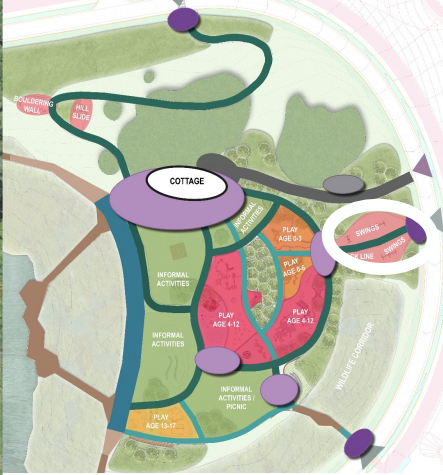

South Entrance

South Parking Lot

Green Parking Lot

Picnic Pavilion Area

Family Recreation Area

Pond

COTTAGE

- Entrances
- Plazas
- Promenade
- Main pathways
- Secondary pathways
- Deck/ Boardwalk
- Service access

FUNCTIONAL PROGRAM

Source: Richter Spielgeräte

BOULDERING WALL

Seating
Info-board
South Entrance

Wildlife corridor

Green Parking Lot

Picnic Pavilion Area

Bioswale

Bioswale

Trees new

Trees new

Shrub planting

WR

WR

Shrub planting

Seating

Shrub planting

Luotuowan Pergola by LUO Studio

Multihalle; Mehrzweckhalle und Restaurant der Bundesgartenschau

Lincoln Park Zoo South Pond by Studio Gang Architects

Rockwood Conservation Area

FAMILY RECREATION, BOARDWALK AND PICNIC PAVILION