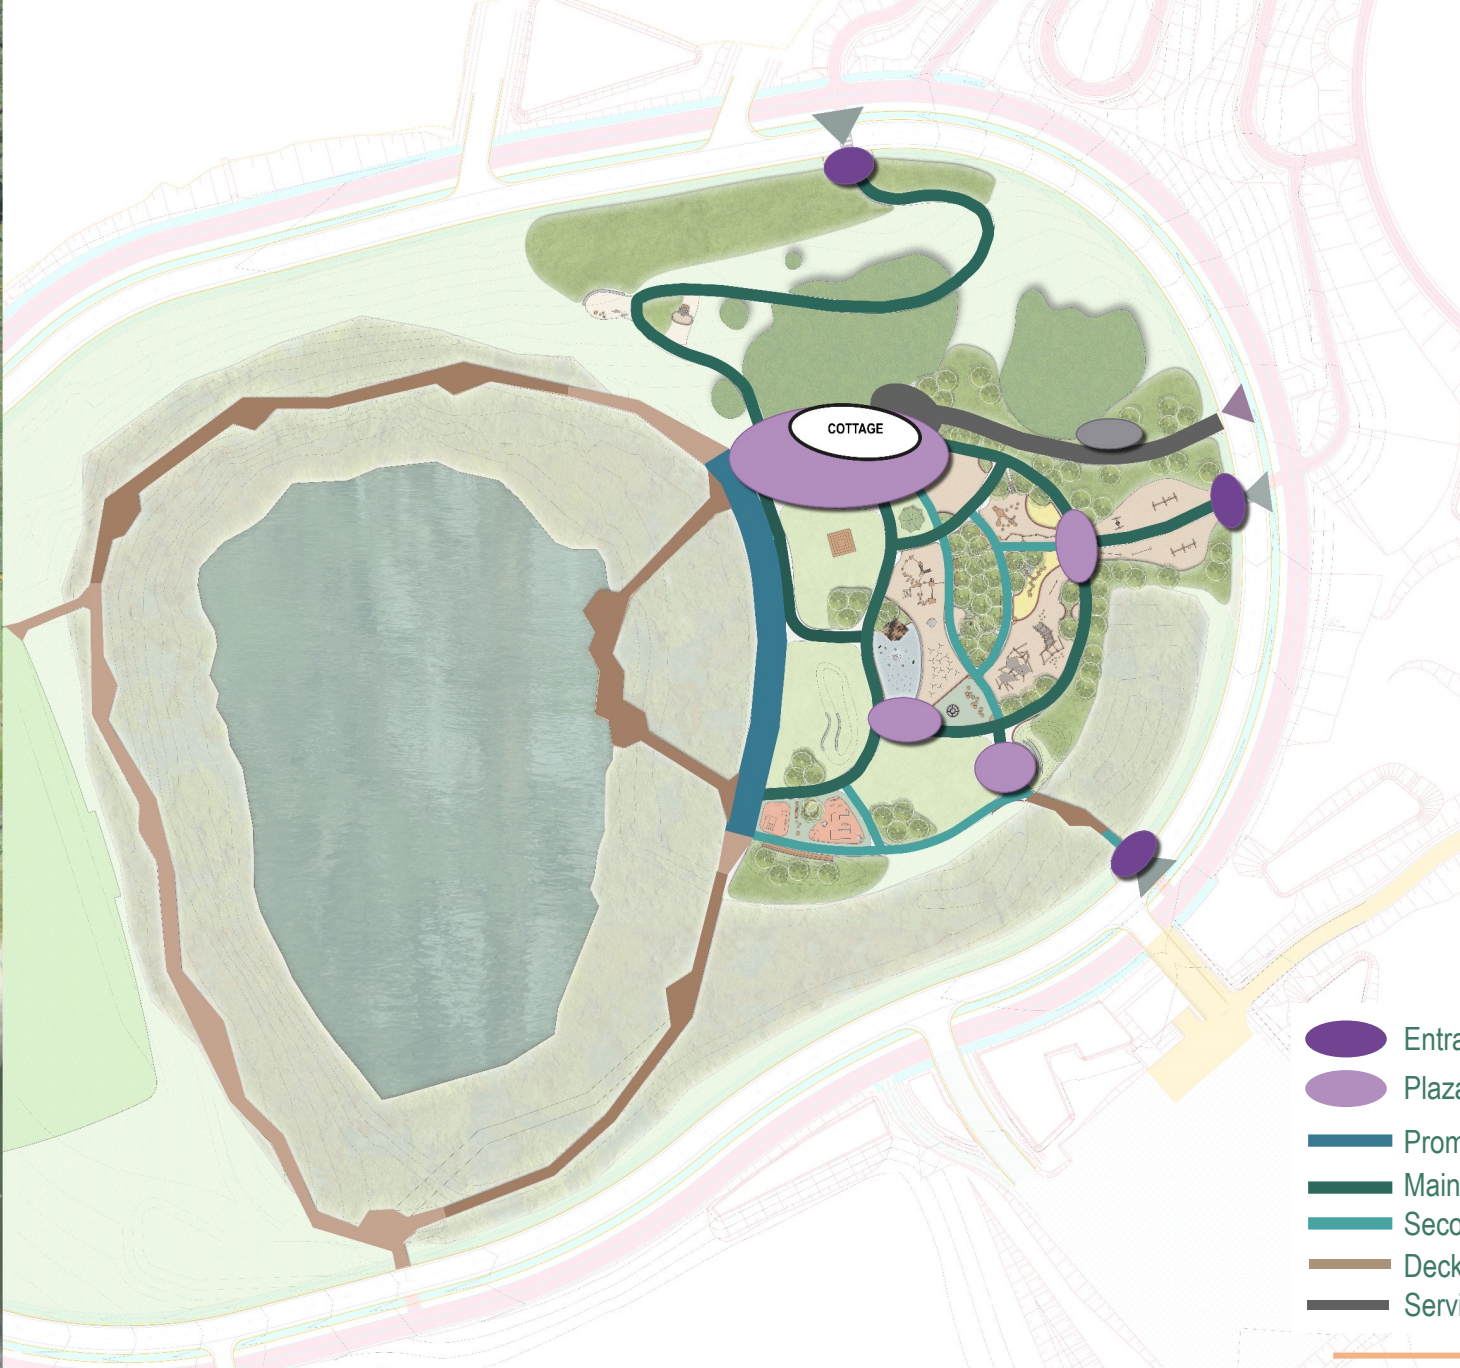

NORTH MAPLE REGIONAL PARK FAMILY RECREATION AREA UPDATE NOVEMBER 2023

NOVEMBER 28, 2023

FAMILY RECREATION AREA IN CONTEXT

North Entrance

North Entrance

East Entrance

East Entrance

South Entrance

South Entrance

South Parking Lot

Green Parking Lot

Picnic Pavilion Area

Family Recreation Area

Pond

COTTAGE

- Entrances
- Plazas
- Promenade
- Main pathways
- Secondary pathways
- Deck/ Boardwalk
- Service access

FUNCTIONAL PROGRAM

Source: Richter Spielgeräte

BOULDERING WALL

Seating
Info-board
South Entrance

Wildlife corridor

Green Parking Lot

Picnic Pavilion Area

Bioswale

Bioswale

Trees new

Trees new

Shrub planting

WR

WR

Shrub planting

Seating