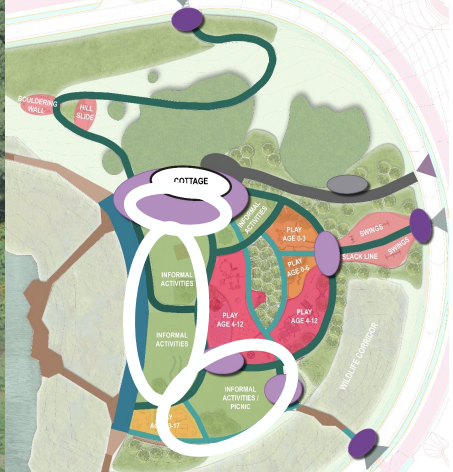

South Entrance

South Parking Lot

Green Parking Lot

Picnic Pavilion Area

Family Recreation Area

Pond

COTTAGE

- Entrances
- Plazas
- Promenade
- Main pathways
- Secondary pathways
- Deck/ Boardwalk
- Service access

FUNCTIONAL PROGRAM

Source: Richter Spielgeräte

BOULDERING WALL

Seating
Info-board
South Entrance

Wildlife corridor

Green Parking Lot

Picnic Pavilion Area

Bioswale

Bioswale

Trees new

Trees new

Shrub planting

WR

WR

Shrub planting

Seating

Shrub planting

Luotuowan Pergola by LUO Studio

Multihalle; Mehrzweckhalle und Restaurant der Bundesgartenschau

Lincoln Park Zoo South Pond by Studio Gang Architects

Rockwood Conservation Area

FAMILY RECREATION, BOARDWALK AND PICNIC PAVILION