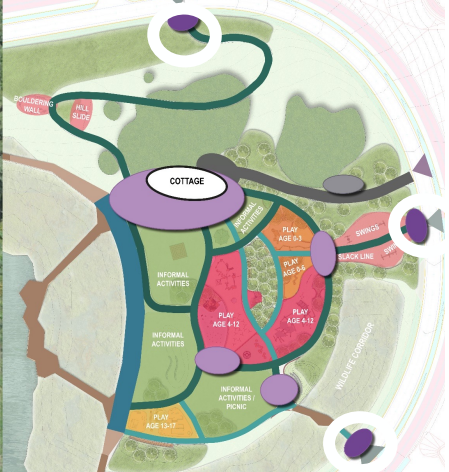

NORTH MAPLE REGIONAL PARK FAMILY RECREATION AREA UPDATE NOVEMBER 2023

NOVEMBER 28, 2023

FAMILY RECREATION AREA IN CONTEXT

North Entrance

North Entrance

East Entrance

East Entrance

South Entrance

South Entrance

South Parking Lot

Green Parking Lot

Picnic Pavilion Area

Family Recreation Area

Pond

COTTAGE

- Entrances
- Plazas
- Promenade
- Main pathways
- Secondary pathways
- Deck/ Boardwalk
- Service access

Wooden seating platform

Loungers

„Drifter“ bench

Seating cubes

Standard bench

Seating pyramid

Terraced seating

-  Play age 0-3
-  Play age 4-12
-  Play age 13-17
-  Informal activities / Picnic

FUNCTIONAL PROGRAM

Source: Richter Spielgeräte

BOULDERING WALL

Seating
Info-board
South Entrance

Wildlife corridor

Green Parking Lot

Picnic Pavilion Area

Bioswale