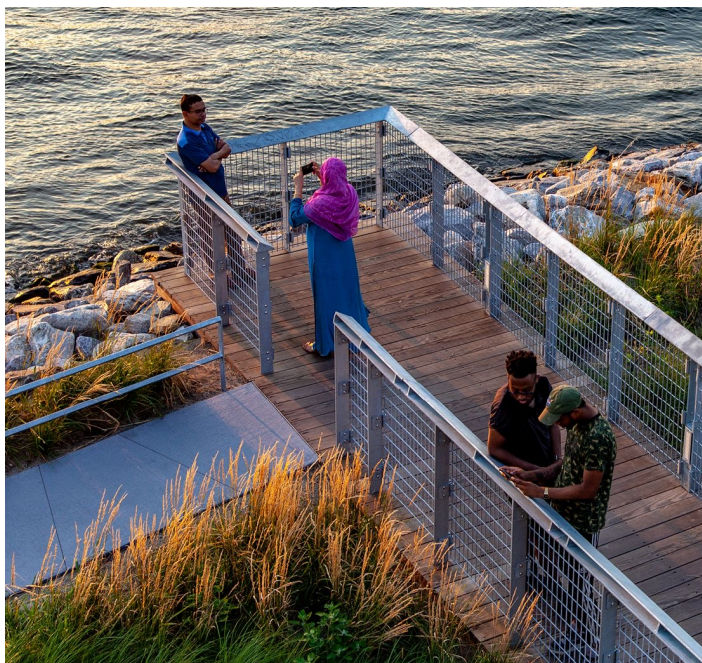

South Entrance

South Parking Lot

Green Parking Lot

Picnic Pavilion Area

Family Recreation Area

Pond

COTTAGE

- Entrances
- Plazas
- Promenade
- Main pathways
- Secondary pathways
- Deck/ Boardwalk
- Service access

FUNCTIONAL PROGRAM

Source: Richter Spielgeräte

BOULDERING WALL

Seating
Info-board
South Entrance

Wildlife corridor

Green Parking Lot

Picnic Pavilion Area

Bioswale

Bioswale

Trees new

Trees new

Shrub planting

WR

WR

Shrub planting

Seating

Shrub planting

Luotuowan Pergola by LUO Studio

Multihalle; Mehrzweckhalle und Restaurant der Bundesgartenschau

Lincoln Park Zoo South Pond by Studio Gang Architects

Rockwood Conservation Area

FAMILY RECREATION, BOARDWALK AND PICNIC PAVILION